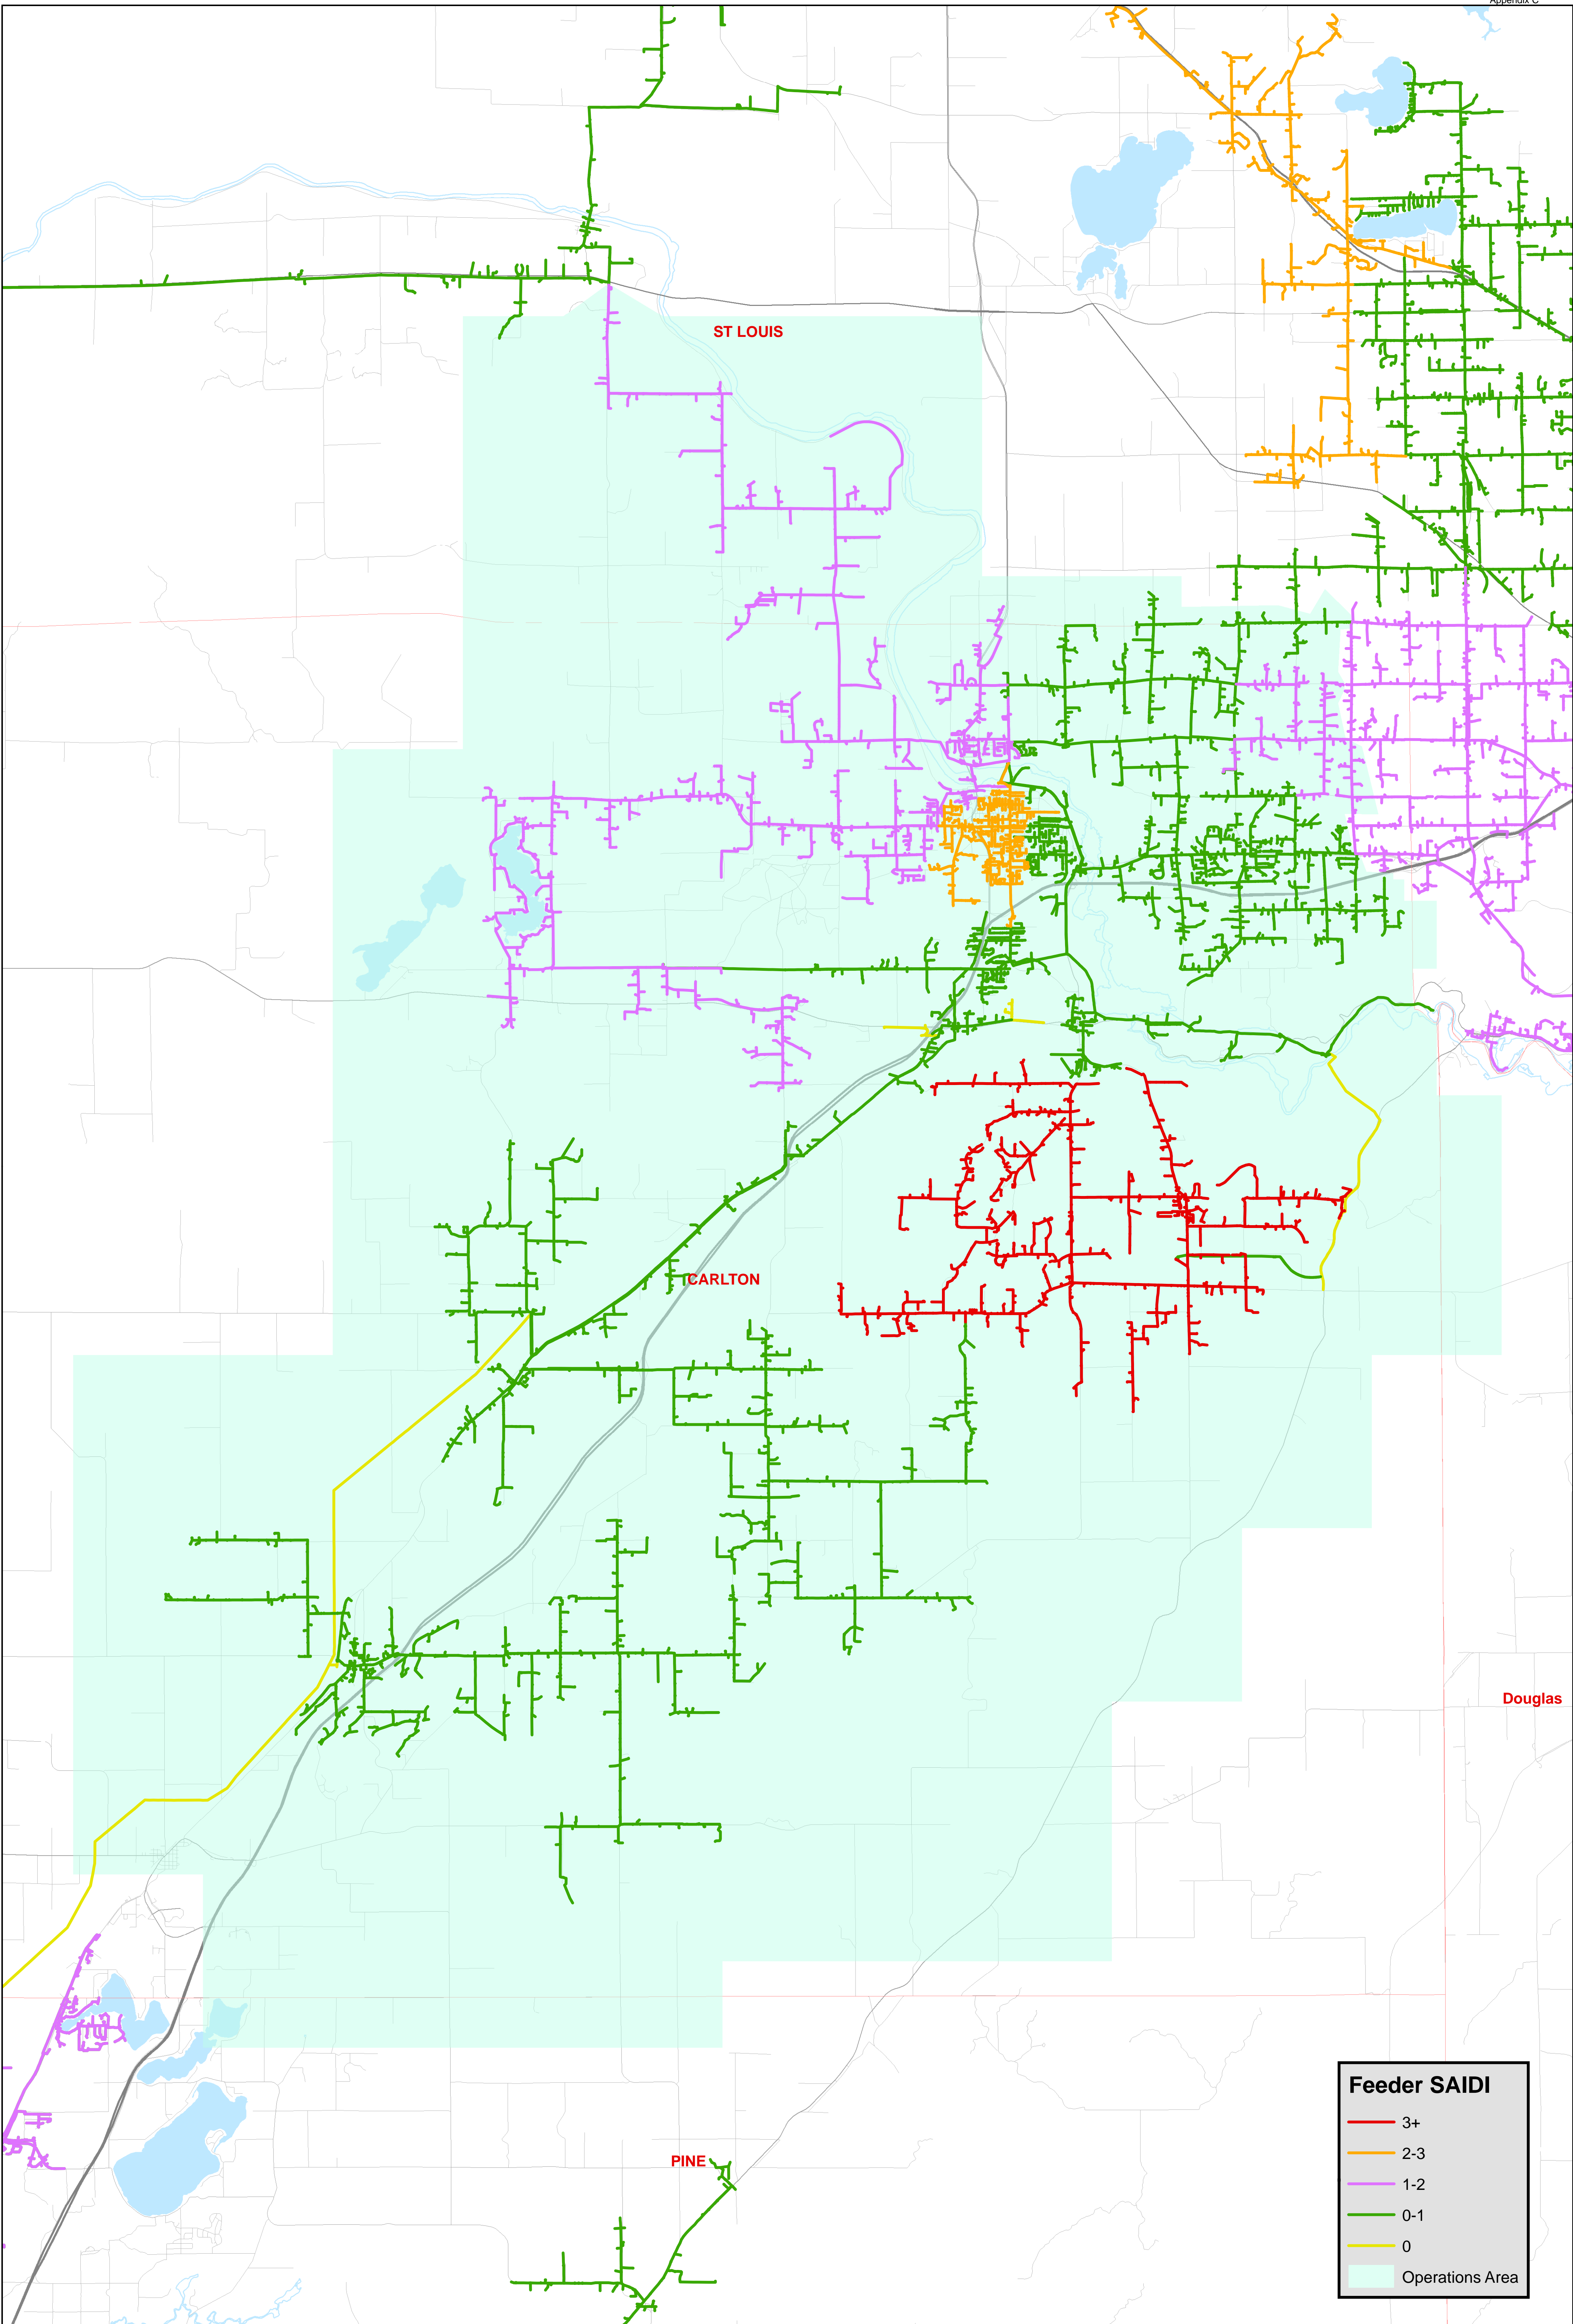

Feeder SAIDI

- 3+
- 2-3
- 1-2
- 0-1
- 0
- Operations Area

mstrukel

2/19/2020

**2019 FEEDER SAIDI
Operations Area - CLQ**