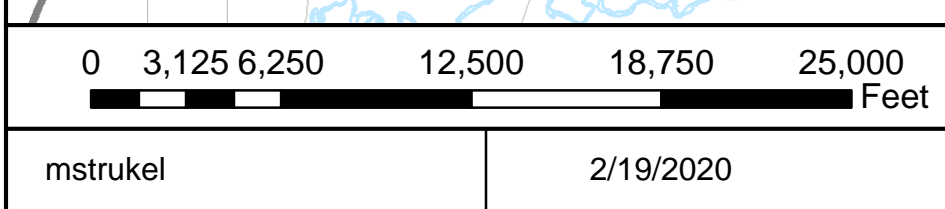

Feeder SAIDI

- 3+
- 2-3
- 1-2
- 0-1
- 0

0 9,50019,000 38,000 57,000 76,000
 Feet
 mstrukel 2/19/2020

**2019 FEEDER SAIDI
 Central Area**

Feeder SAIDI

- 3+
- 2-3
- 1-2
- 0-1
- 0
- Operations Area

mstrukel

2/19/2020

**2019 FEEDER SAIDI
Operations Area - CLQ**

**2019 FEEDER SAIDI
Operations Area - DUL**

Feeder SAIDI	
—	3+
—	2-3
—	1-2
—	0-1
—	0
	Operations Area

Feeder SAIDI

- 3+
- 2-3
- 1-2
- 0-1
- 0
- Operations Area

**2019 FEEDER SAIDI
Operations Area - SND**