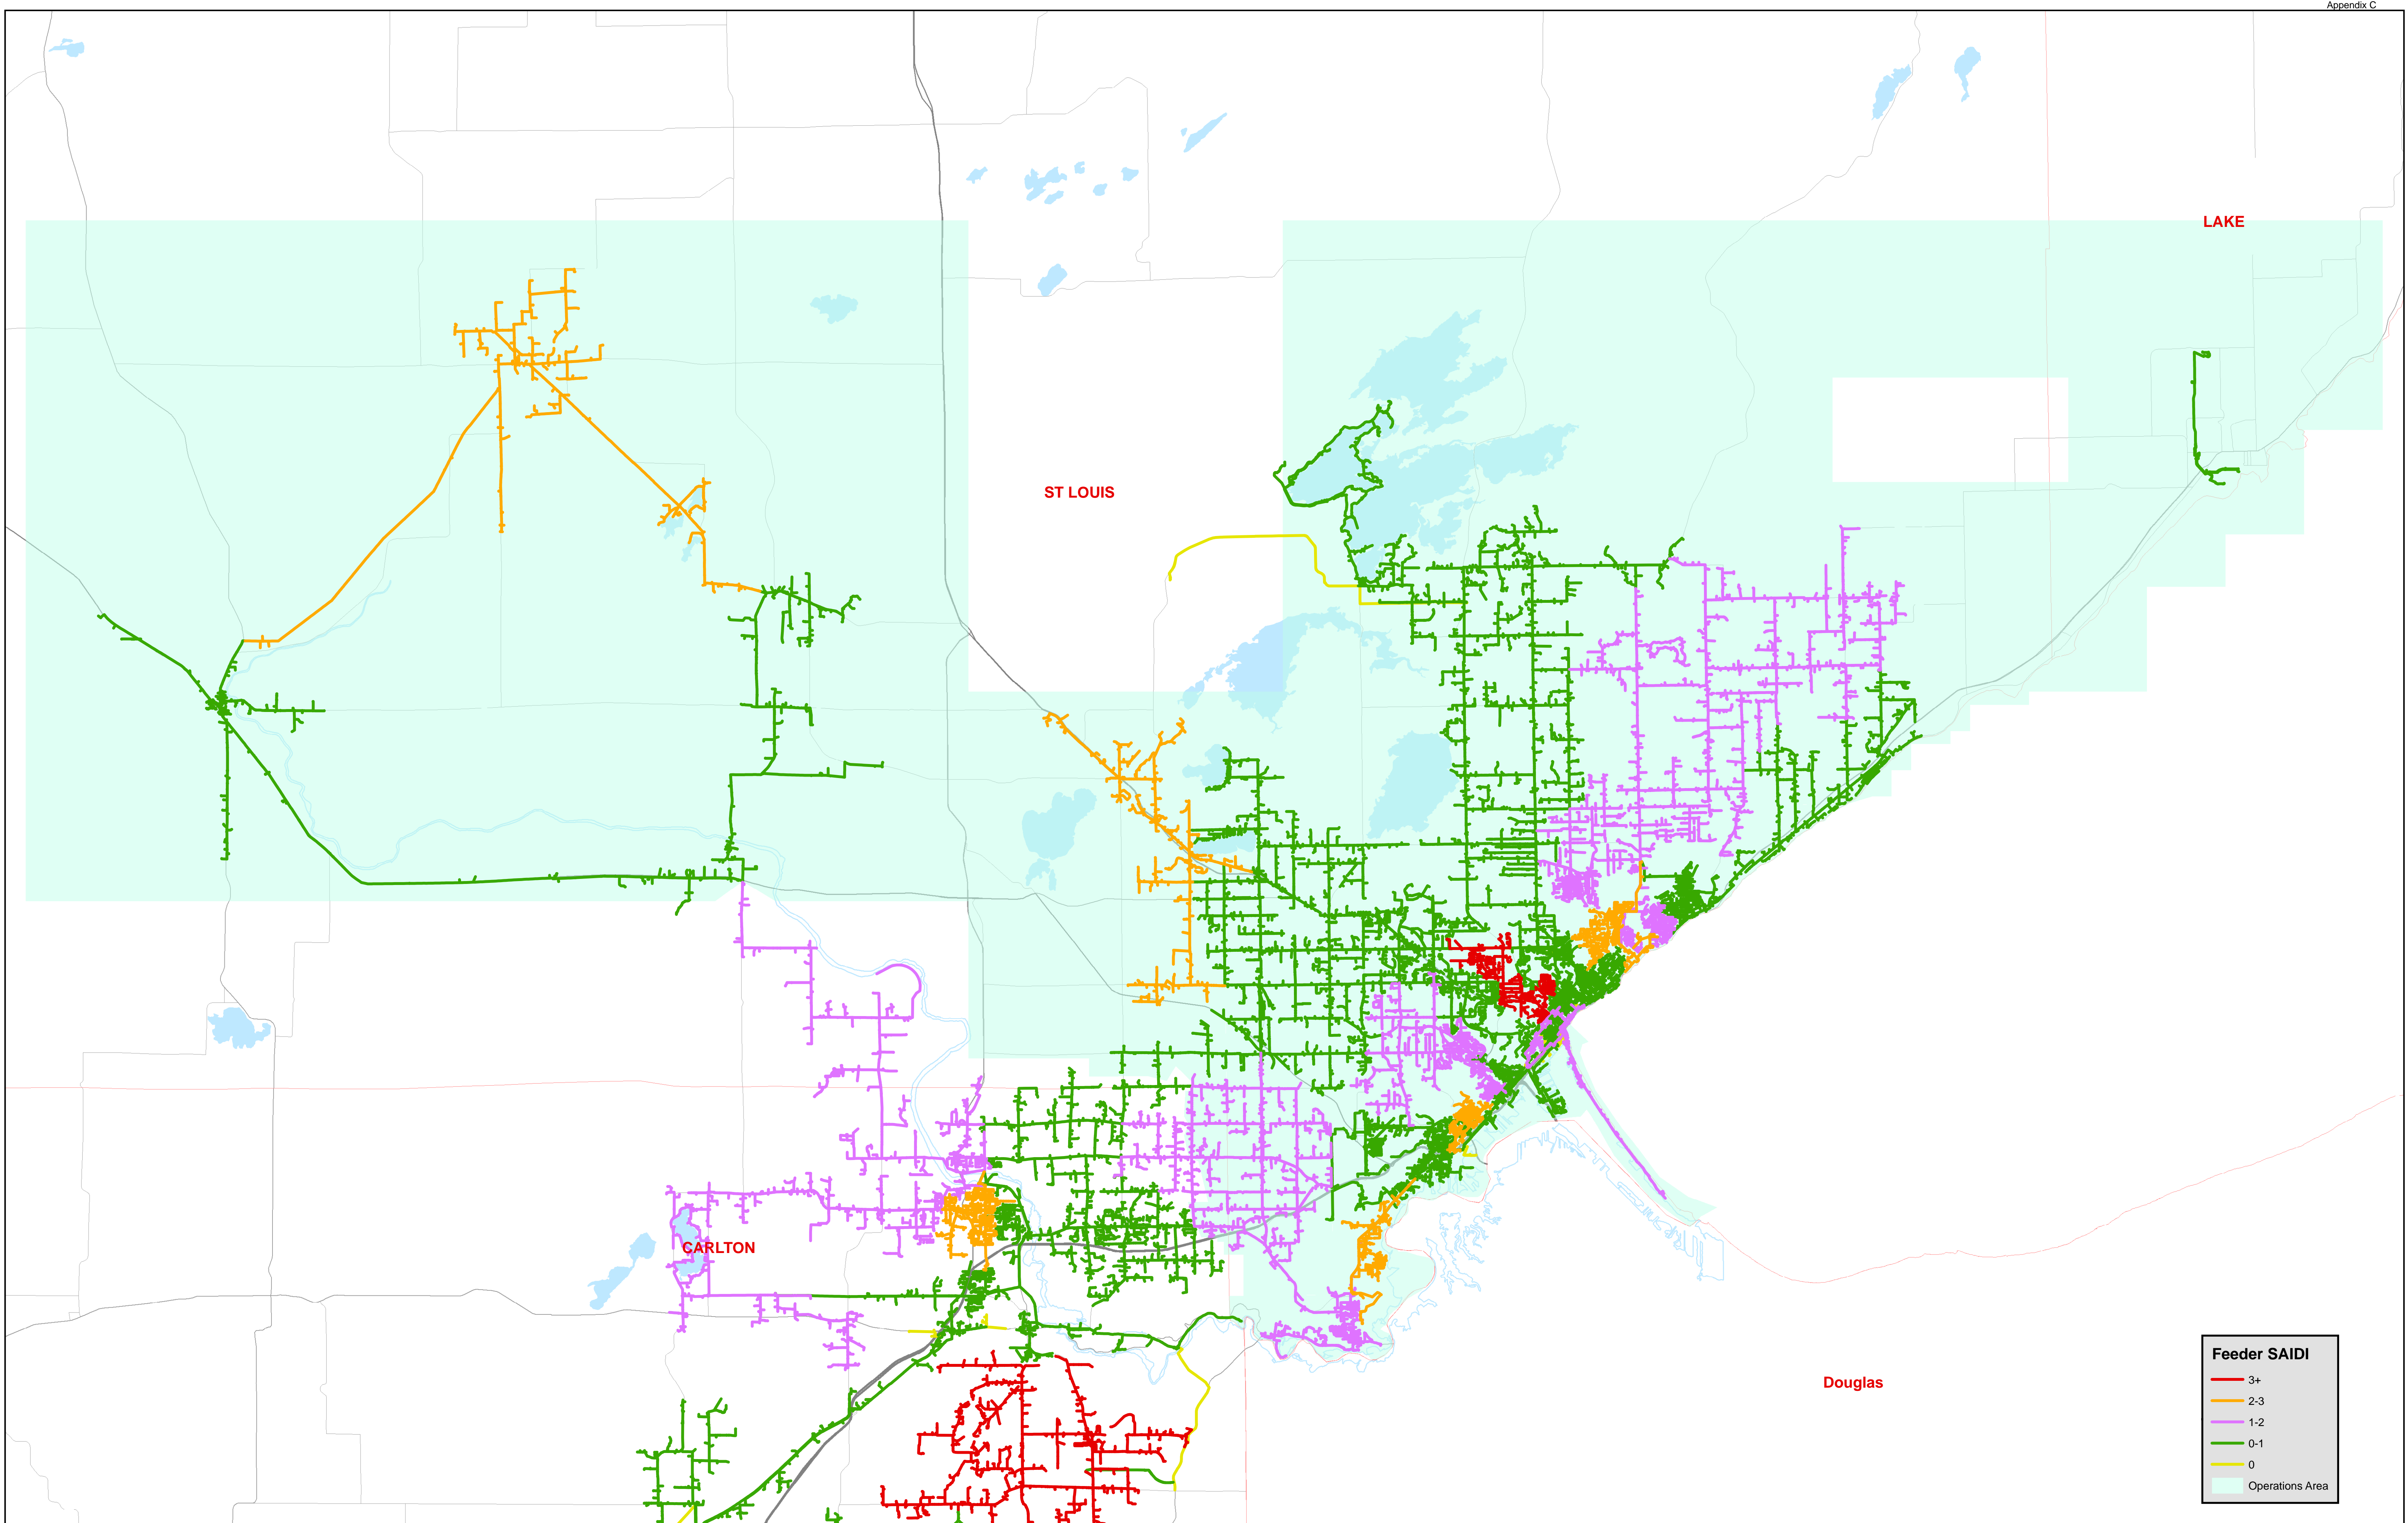

**2019 FEEDER SAIDI
Operations Area - CLQ**

**2019 FEEDER SAIDI
Operations Area - DUL**

Feeder SAIDI	
—	3+
—	2-3
—	1-2
—	0-1
—	0
	Operations Area

Feeder SAIDI

- 3+
- 2-3
- 1-2
- 0-1
- 0
- Operations Area

**2019 FEEDER SAIDI
Operations Area - SND**

Feeder SAIDI	
—	3+
—	2-3
—	1-2
—	0-1
—	0

**2019 FEEDER SAIDI
Western Area**

Feeder SAIDI

- 3+ (Red line)
- 2-3 (Orange line)
- 1-2 (Purple line)
- 0-1 (Green line)
- 0 (Yellow line)
- Operations Area (Light Green shaded area)

**2019 FEEDER SAIDI
Operations Area - CSB**

Feeder SAIDI

- 3+ (Red line)
- 2-3 (Orange line)
- 1-2 (Purple line)
- 0-1 (Green line)
- 0 (Yellow line)
- Operations Area (Light Green shaded area)

**2019 FEEDER SAIDI
Operations Area - LFL**

Feeder SAIDI

- 3+ (Red line)
- 2-3 (Orange line)
- 1-2 (Purple line)
- 0-1 (Green line)
- 0 (Yellow line)
- Operations Area (Light Green shaded area)

**2019 FEEDER SAIDI
Operations Area - LPR**