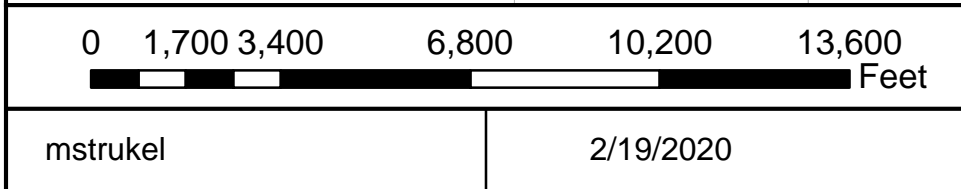

**2019 FEEDER SAIDI
Operations Area - CLQ**

**2019 FEEDER SAIDI
Operations Area - DUL**

Feeder SAIDI	
—	3+
—	2-3
—	1-2
—	0-1
—	0
	Operations Area

Feeder SAIDI

- 3+
- 2-3
- 1-2
- 0-1
- 0
- Operations Area

**2019 FEEDER SAIDI
Operations Area - SND**

Feeder SAIDI	
—	3+
—	2-3
—	1-2
—	0-1
—	0

**2019 FEEDER SAIDI
Western Area**

Feeder SAIDI

- 3+ (Red line)
- 2-3 (Orange line)
- 1-2 (Purple line)
- 0-1 (Green line)
- 0 (Yellow line)
- Operations Area (Light Green shaded area)

**2019 FEEDER SAIDI
Operations Area - CSB**

Feeder SAIDI

- 3+ (Red line)
- 2-3 (Orange line)
- 1-2 (Purple line)
- 0-1 (Green line)
- 0 (Yellow line)
- Operations Area (Light Green shaded area)

**2019 FEEDER SAIDI
Operations Area - LFL**