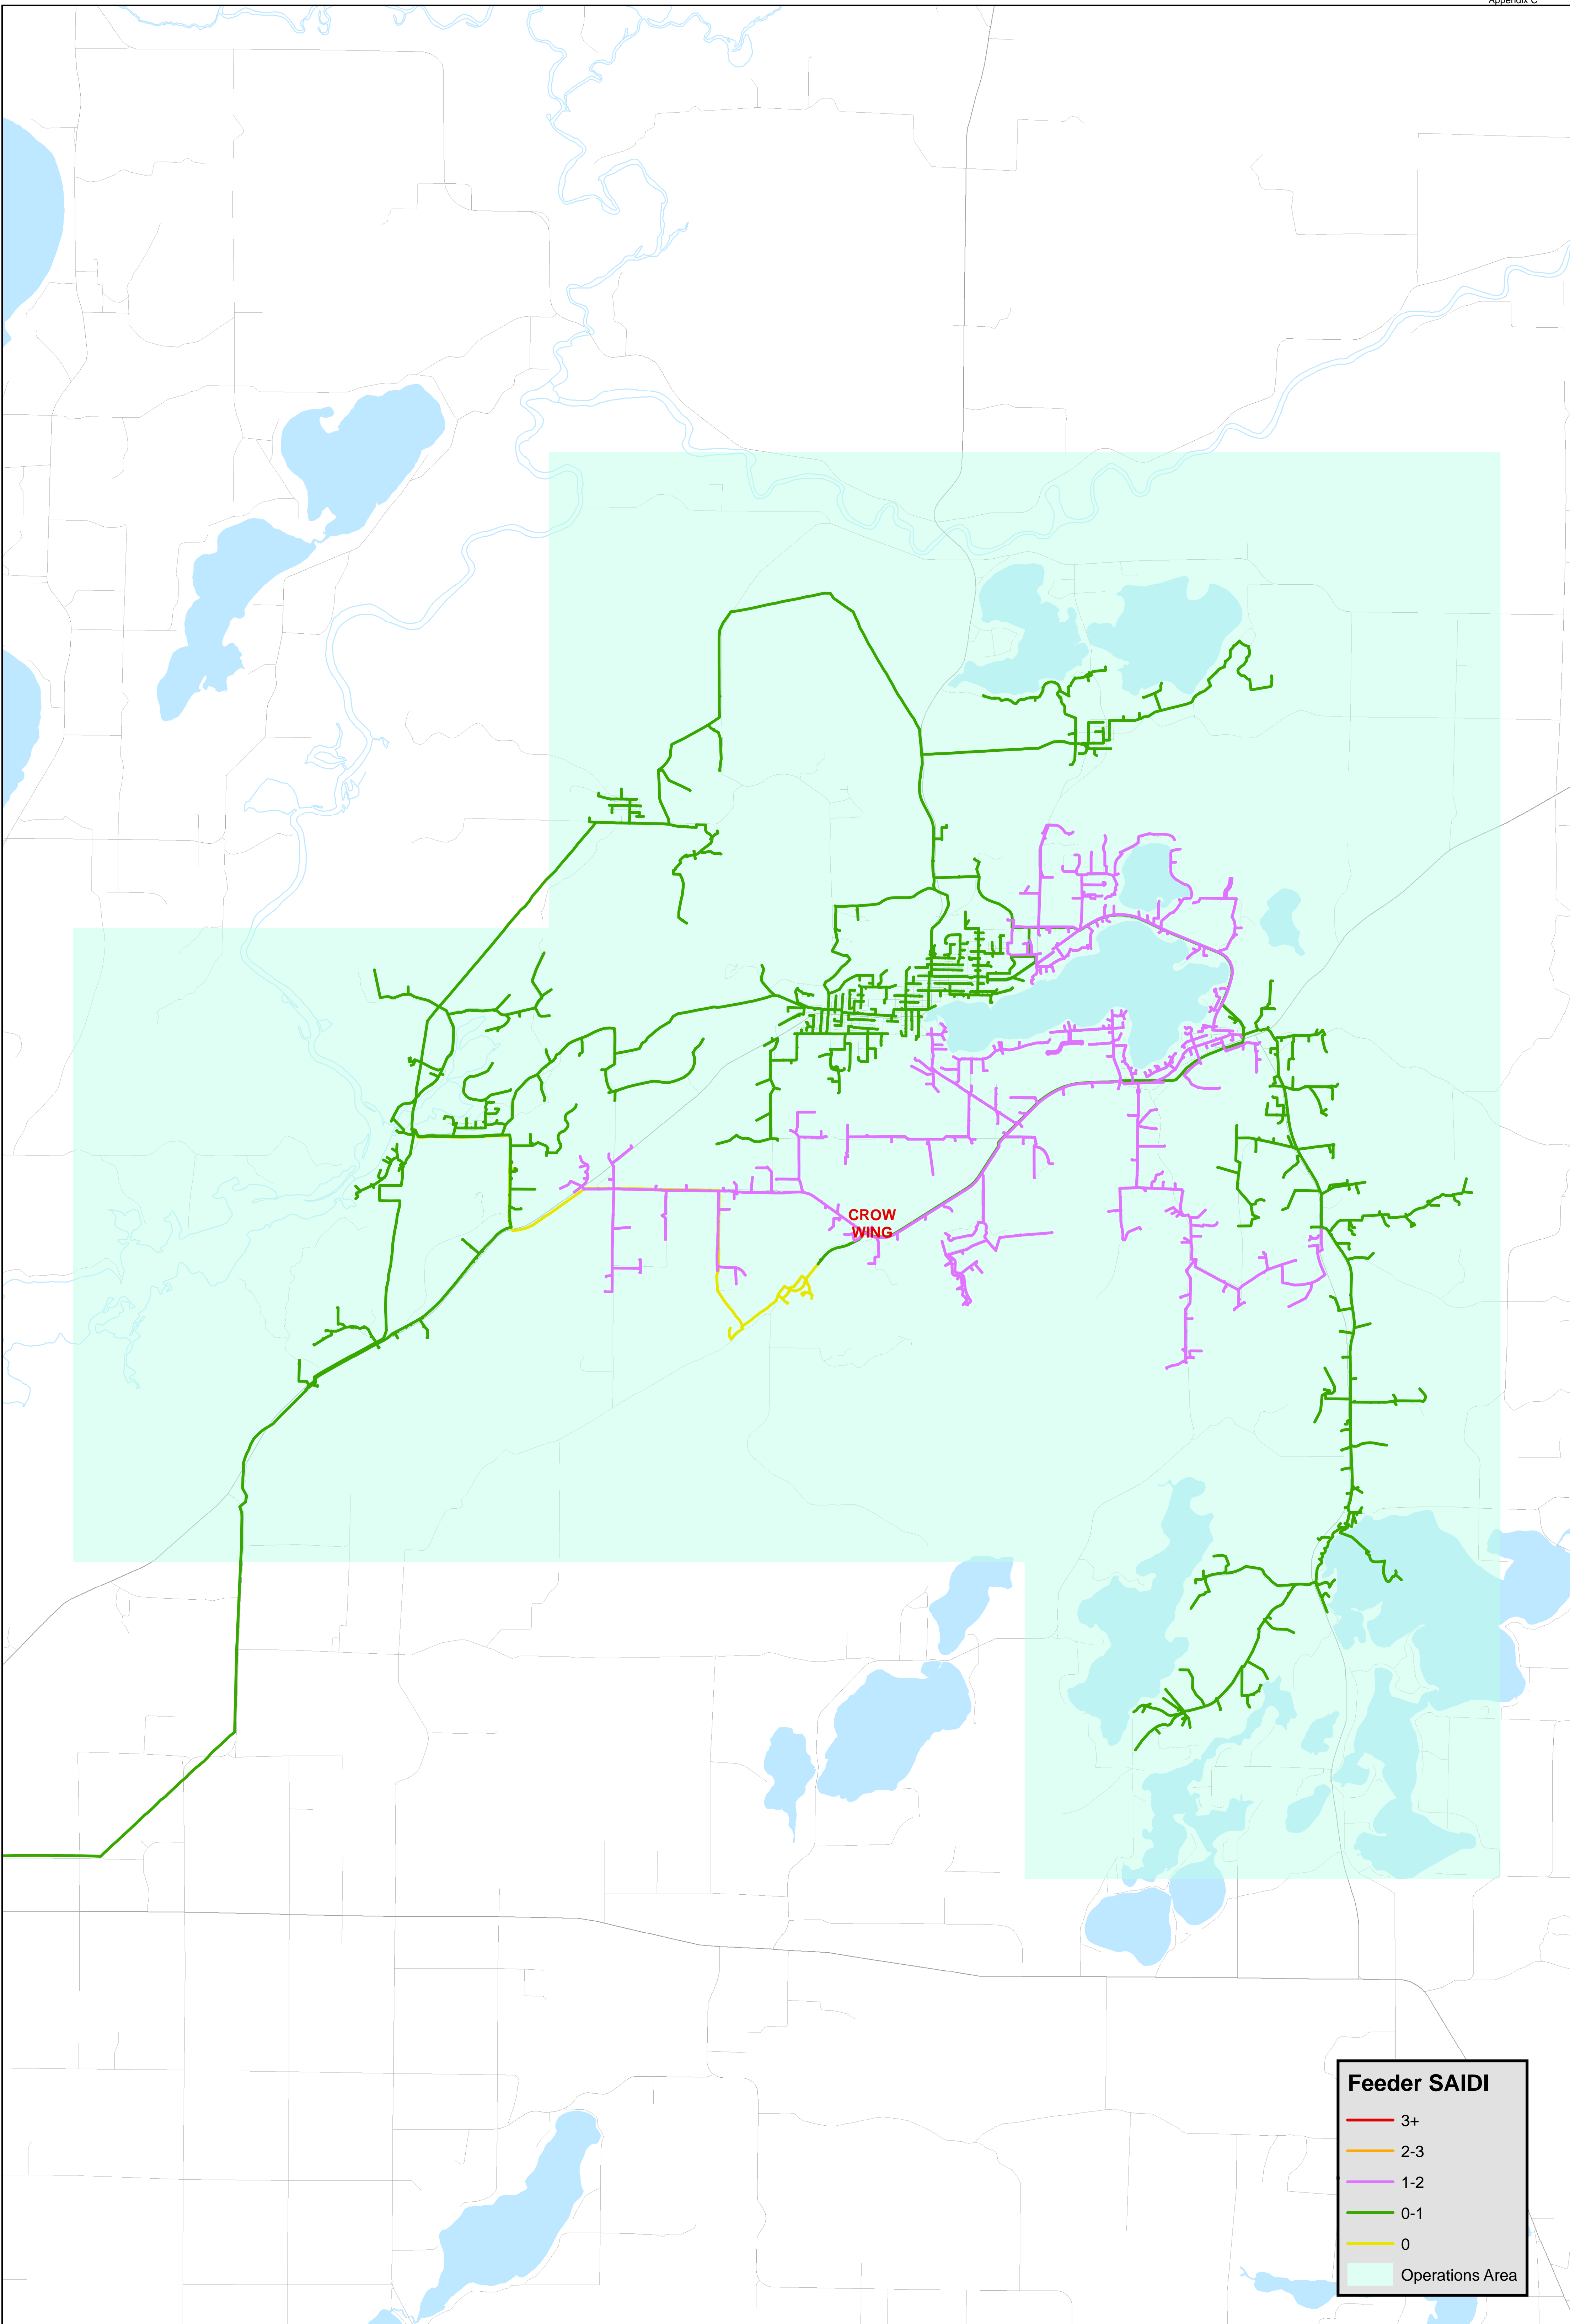

**2019 FEEDER SAIDI
Operations Area - CLQ**

**2019 FEEDER SAIDI
Operations Area - DUL**

Feeder SAIDI	
—	3+
—	2-3
—	1-2
—	0-1
—	0
	Operations Area

Feeder SAIDI

- 3+
- 2-3
- 1-2
- 0-1
- 0
- Operations Area

**2019 FEEDER SAIDI
Operations Area - SND**

Feeder SAIDI	
—	3+
—	2-3
—	1-2
—	0-1
—	0

**2019 FEEDER SAIDI
Western Area**

Feeder SAIDI

- 3+ (Red line)
- 2-3 (Orange line)
- 1-2 (Purple line)
- 0-1 (Green line)
- 0 (Yellow line)
- Operations Area (Light Green shaded area)

**2019 FEEDER SAIDI
Operations Area - CSB**

Feeder SAIDI

- 3+ (Red line)
- 2-3 (Orange line)
- 1-2 (Purple line)
- 0-1 (Green line)
- 0 (Yellow line)
- Operations Area (Light Green shaded area)

**2019 FEEDER SAIDI
Operations Area - LFL**

Feeder SAIDI

- 3+ (Red line)
- 2-3 (Orange line)
- 1-2 (Purple line)
- 0-1 (Green line)
- 0 (Yellow line)
- Operations Area (Light Green shaded area)

**2019 FEEDER SAIDI
Operations Area - LPR**