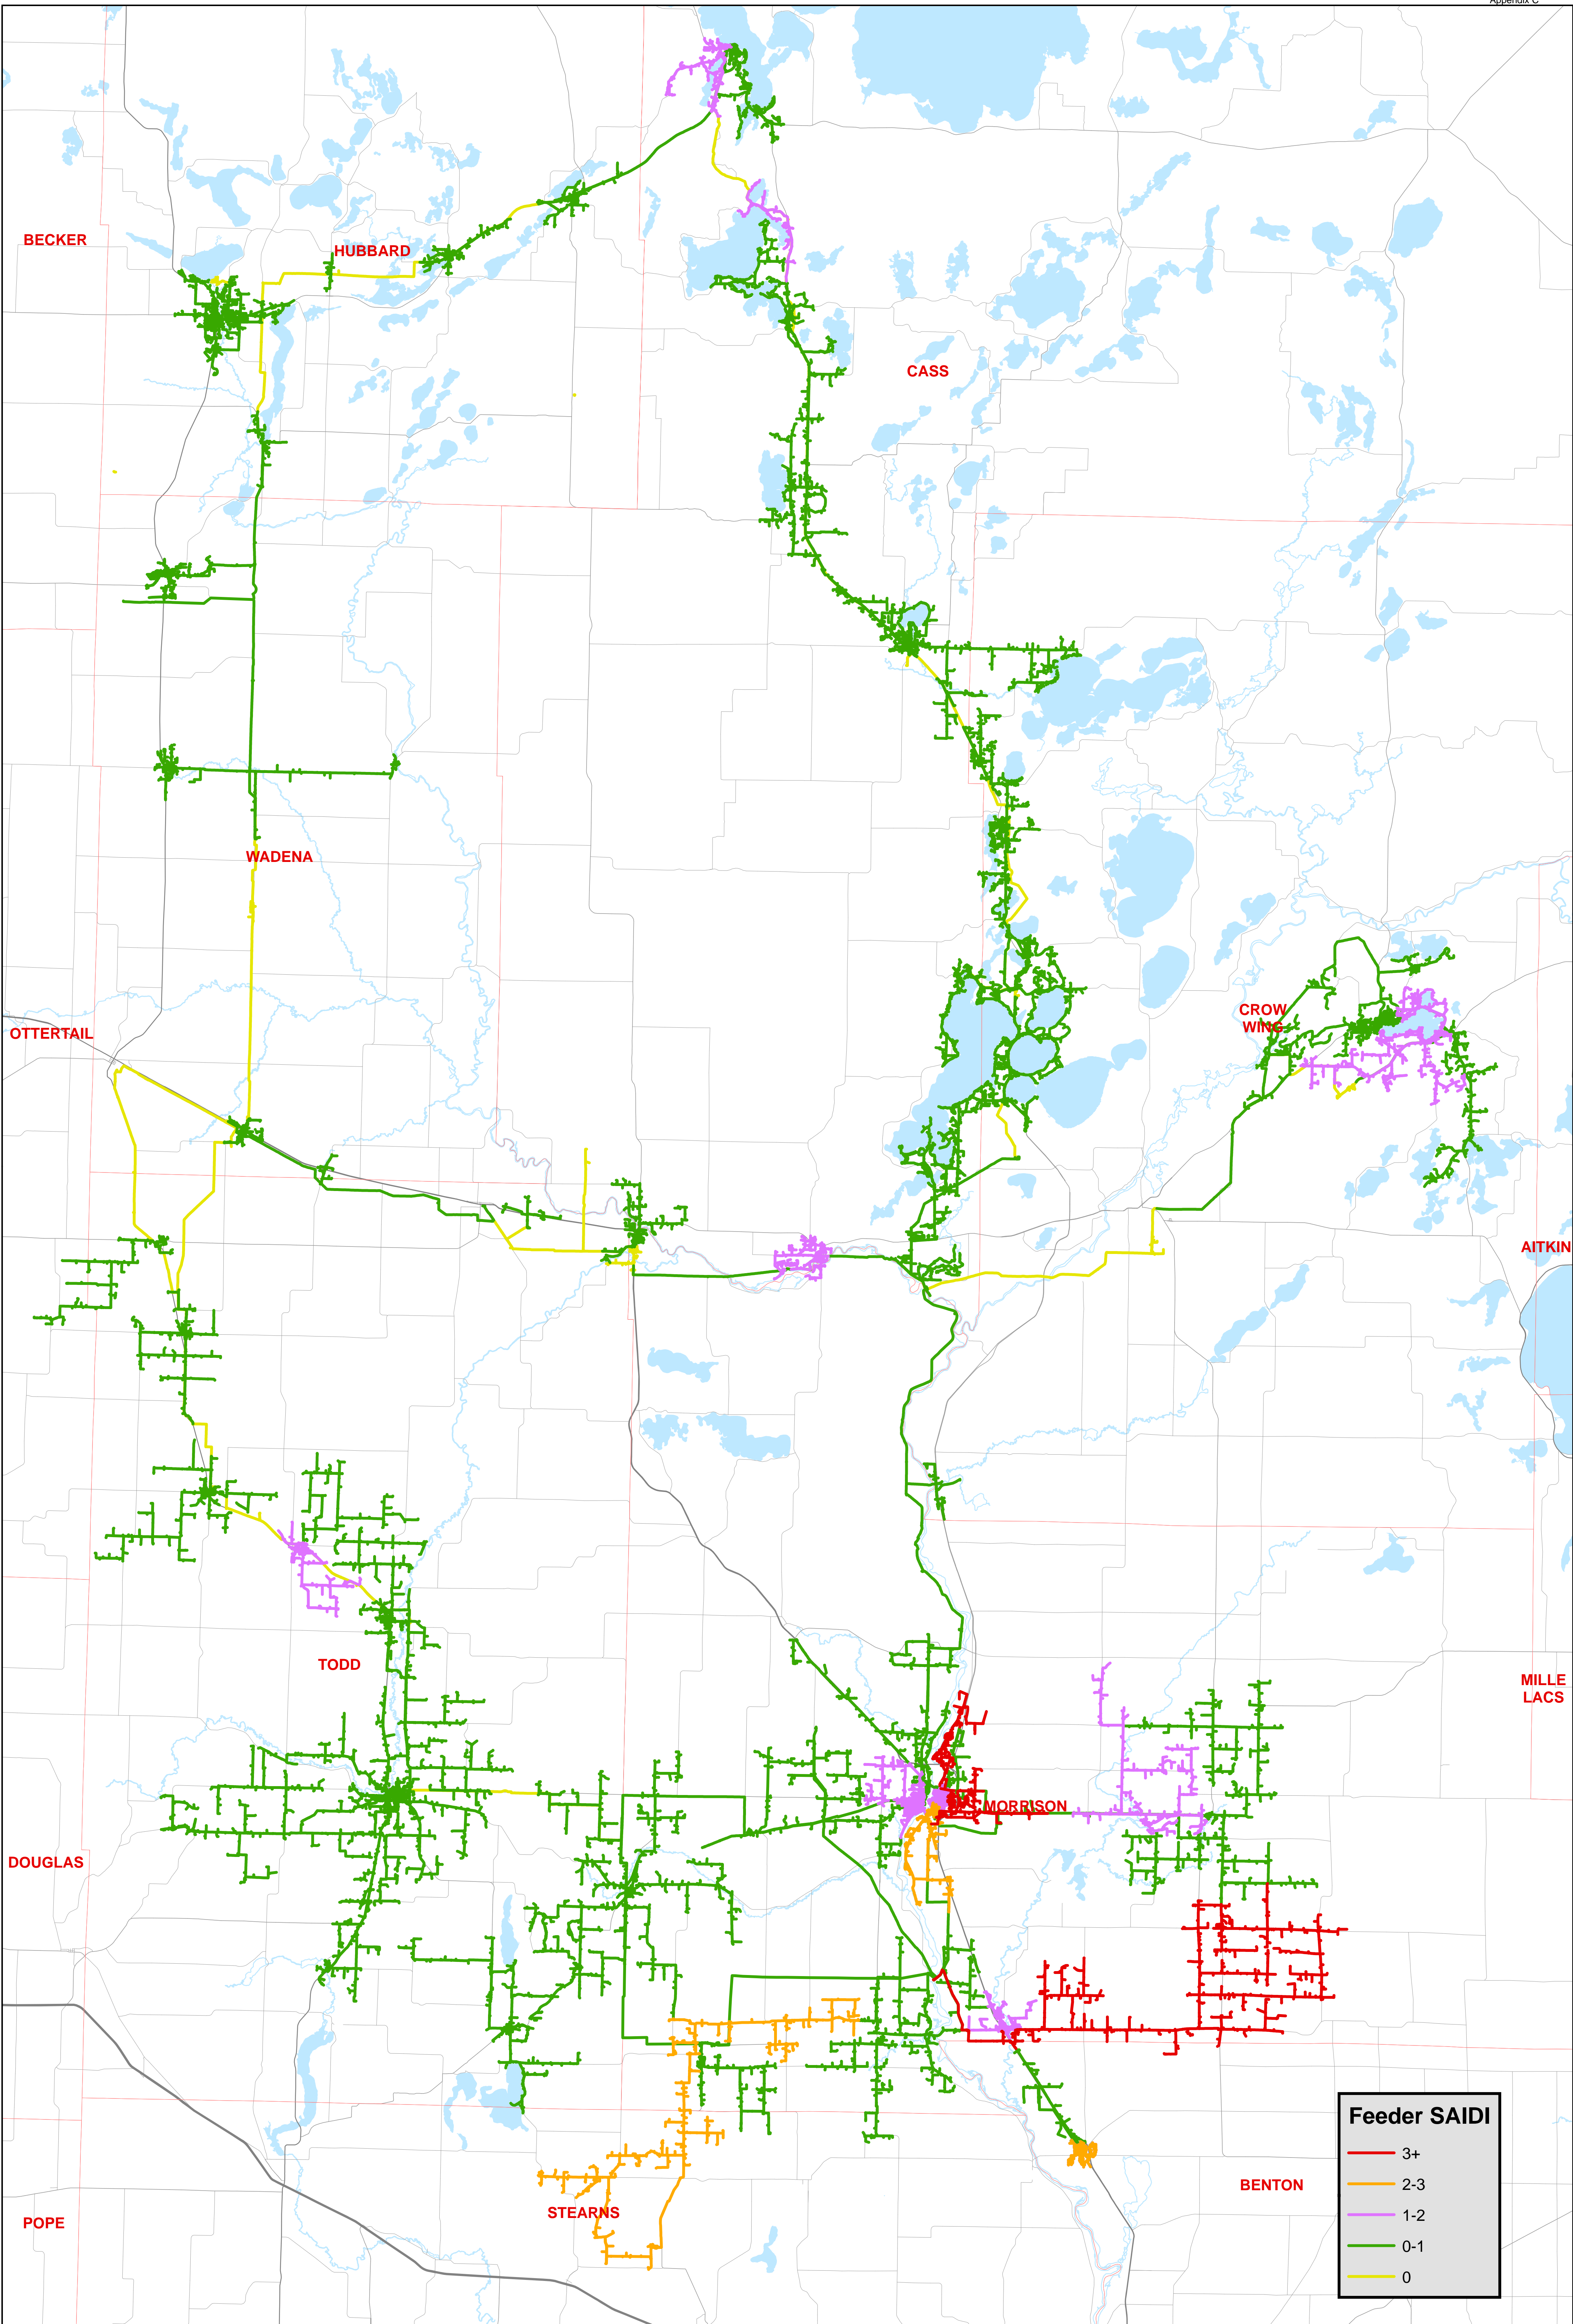

**2019 FEEDER SAIDI
Operations Area - CLQ**

**2019 FEEDER SAIDI
Operations Area - DUL**

Feeder SAIDI	
—	3+
—	2-3
—	1-2
—	0-1
—	0
	Operations Area

Feeder SAIDI

- 3+
- 2-3
- 1-2
- 0-1
- 0
- Operations Area

**2019 FEEDER SAIDI
Operations Area - SND**

Feeder SAIDI	
—	3+
—	2-3
—	1-2
—	0-1
—	0

**2019 FEEDER SAIDI
Western Area**

Feeder SAIDI

- 3+ (Red line)
- 2-3 (Orange line)
- 1-2 (Purple line)
- 0-1 (Green line)
- 0 (Yellow line)
- Operations Area (Light Green shaded area)

**2019 FEEDER SAIDI
Operations Area - CSB**

Feeder SAIDI

- 3+ (Red line)
- 2-3 (Orange line)
- 1-2 (Purple line)
- 0-1 (Green line)
- 0 (Yellow line)
- Operations Area (Light Green shaded area)

**2019 FEEDER SAIDI
Operations Area - LFL**

Feeder SAIDI

- 3+ (Red line)
- 2-3 (Orange line)
- 1-2 (Purple line)
- 0-1 (Green line)
- 0 (Yellow line)
- Operations Area (Light Green shaded area)

**2019 FEEDER SAIDI
Operations Area - LPR**