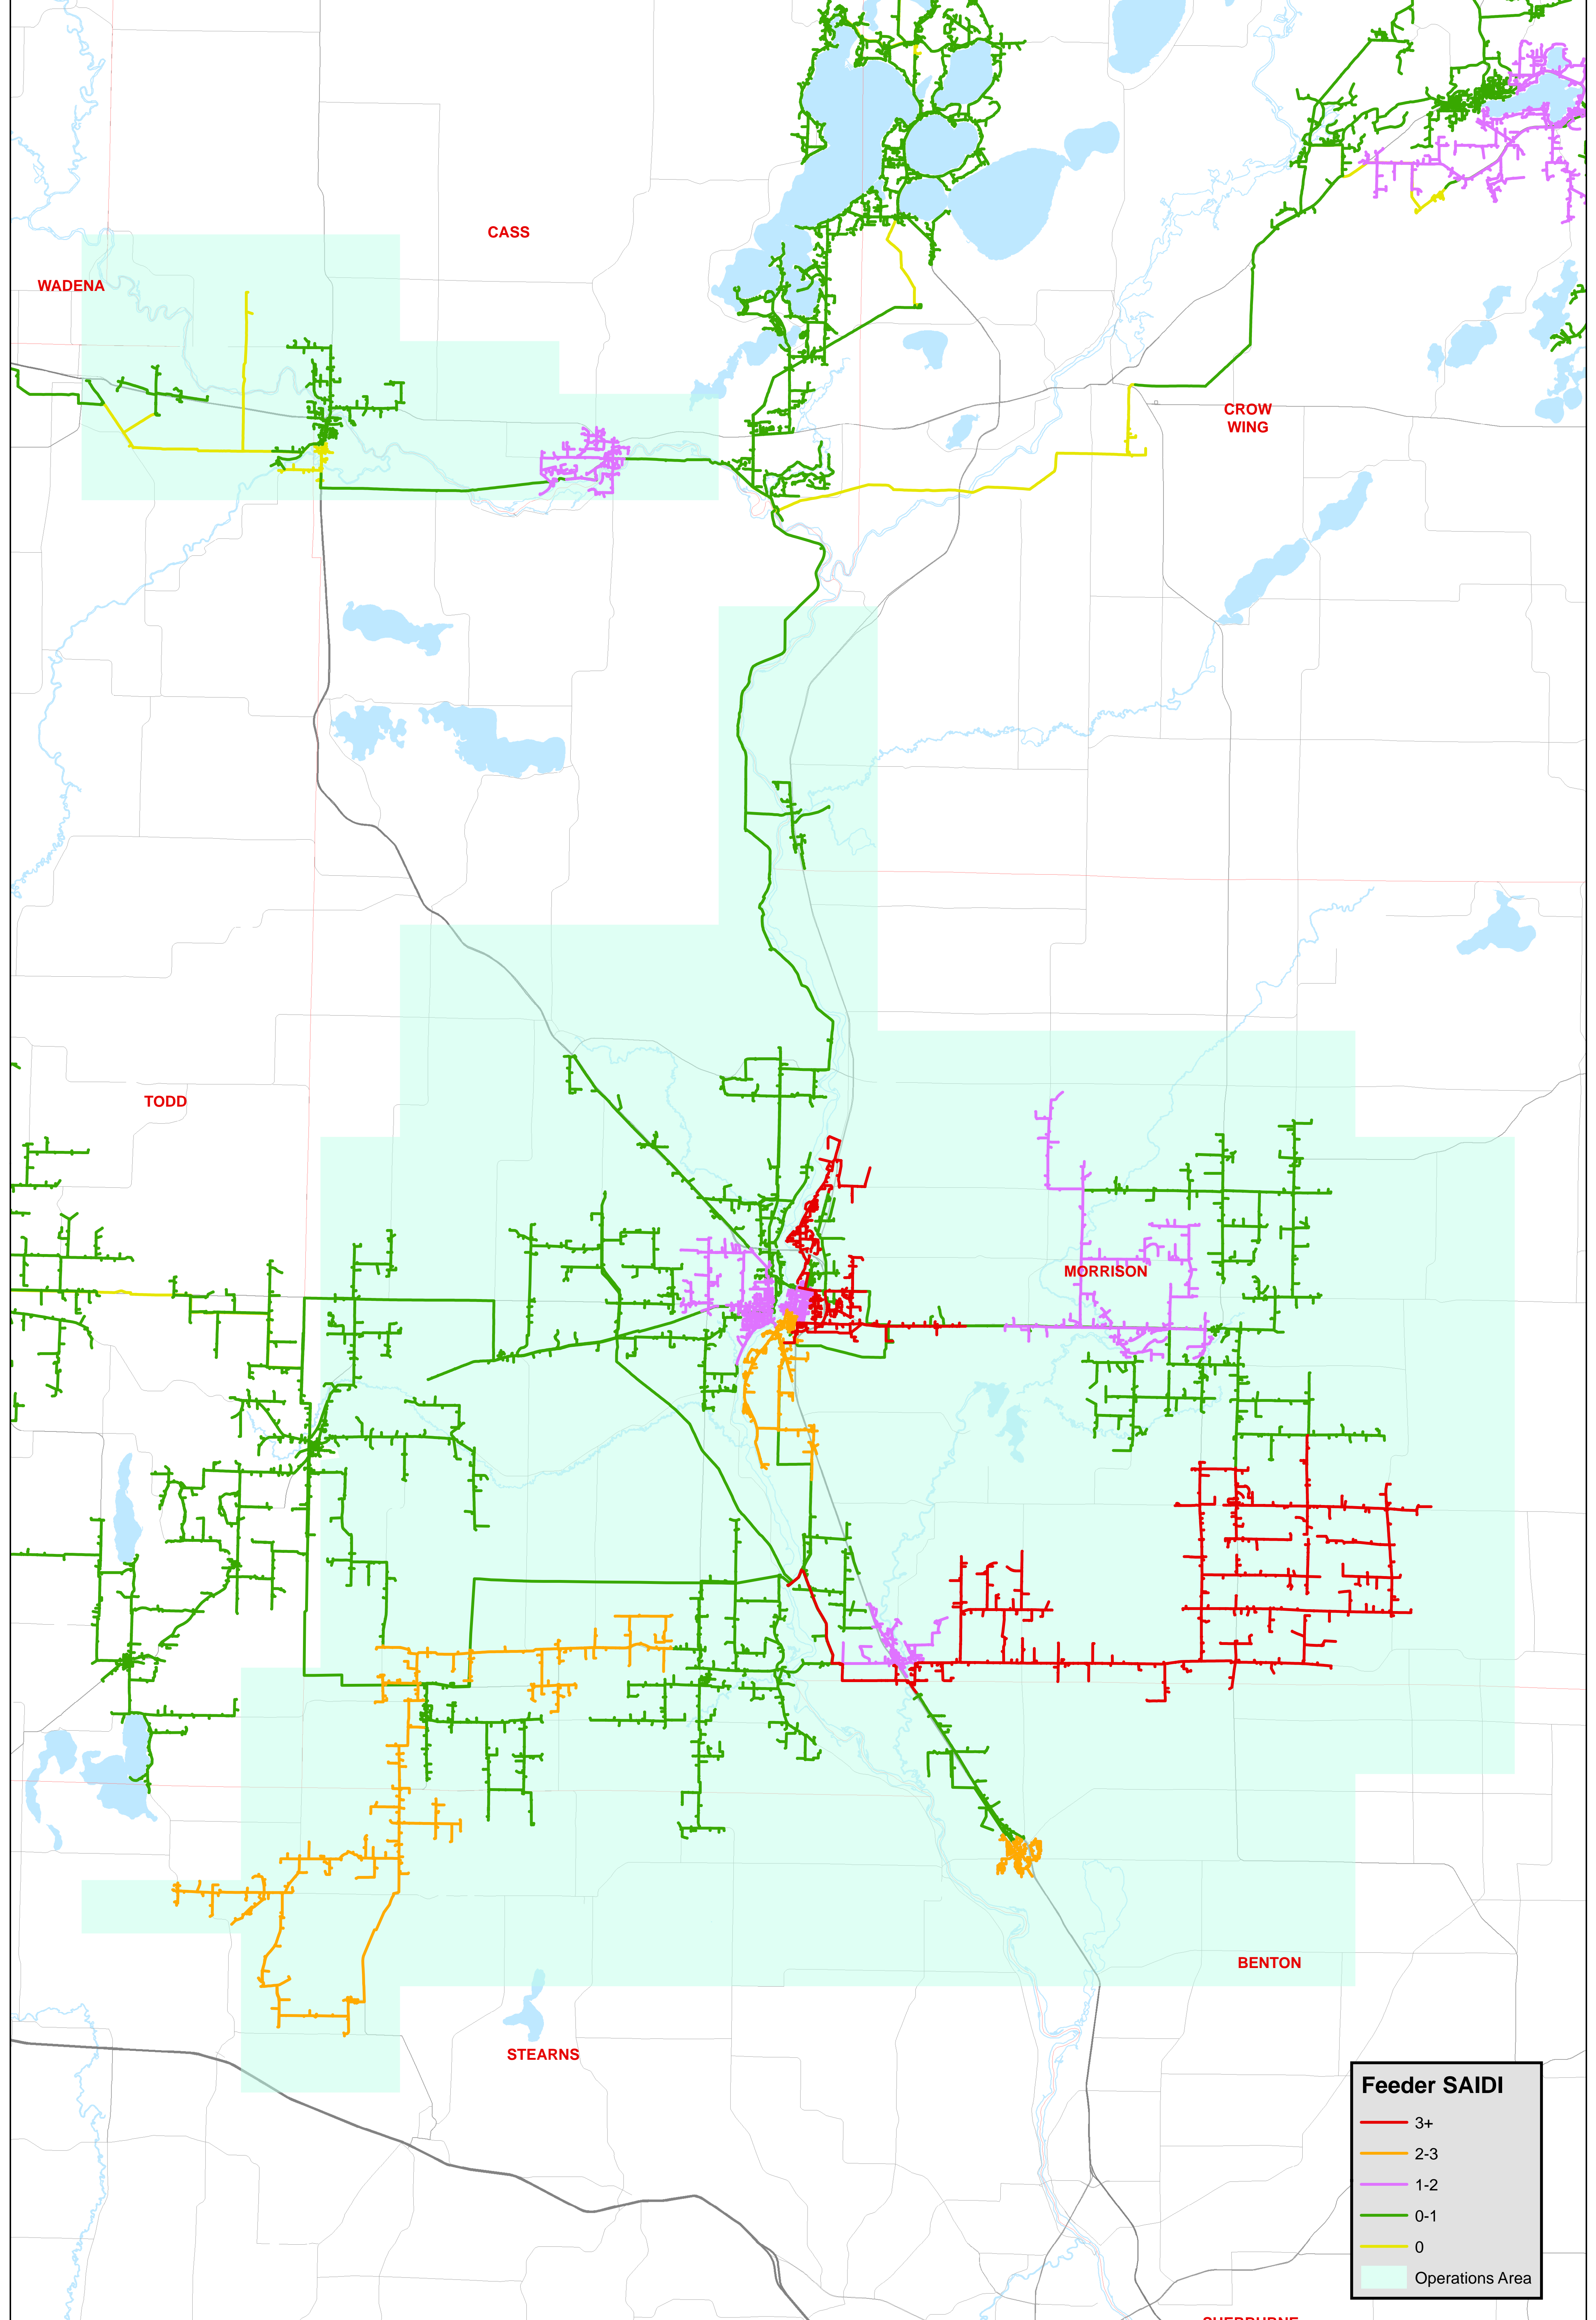

**2019 FEEDER SAIDI
Operations Area - CLQ**

**2019 FEEDER SAIDI
Operations Area - DUL**

Feeder SAIDI	
—	3+
—	2-3
—	1-2
—	0-1
—	0
	Operations Area

Feeder SAIDI

- 3+
- 2-3
- 1-2
- 0-1
- 0
- Operations Area

**2019 FEEDER SAIDI
Operations Area - SND**

Feeder SAIDI	
—	3+
—	2-3
—	1-2
—	0-1
—	0

**2019 FEEDER SAIDI
Western Area**

Feeder SAIDI

- 3+ (Red line)
- 2-3 (Orange line)
- 1-2 (Purple line)
- 0-1 (Green line)
- 0 (Yellow line)
- Operations Area (Light Green shaded area)

**2019 FEEDER SAIDI
Operations Area - CSB**

Feeder SAIDI

- 3+ (Red line)
- 2-3 (Orange line)
- 1-2 (Purple line)
- 0-1 (Green line)
- 0 (Yellow line)
- Operations Area (Light Green shaded area)

**2019 FEEDER SAIDI
Operations Area - LFL**

Feeder SAIDI

- 3+ (Red line)
- 2-3 (Orange line)
- 1-2 (Purple line)
- 0-1 (Green line)
- 0 (Yellow line)
- Operations Area (Light Green shaded area)

**2019 FEEDER SAIDI
Operations Area - LPR**