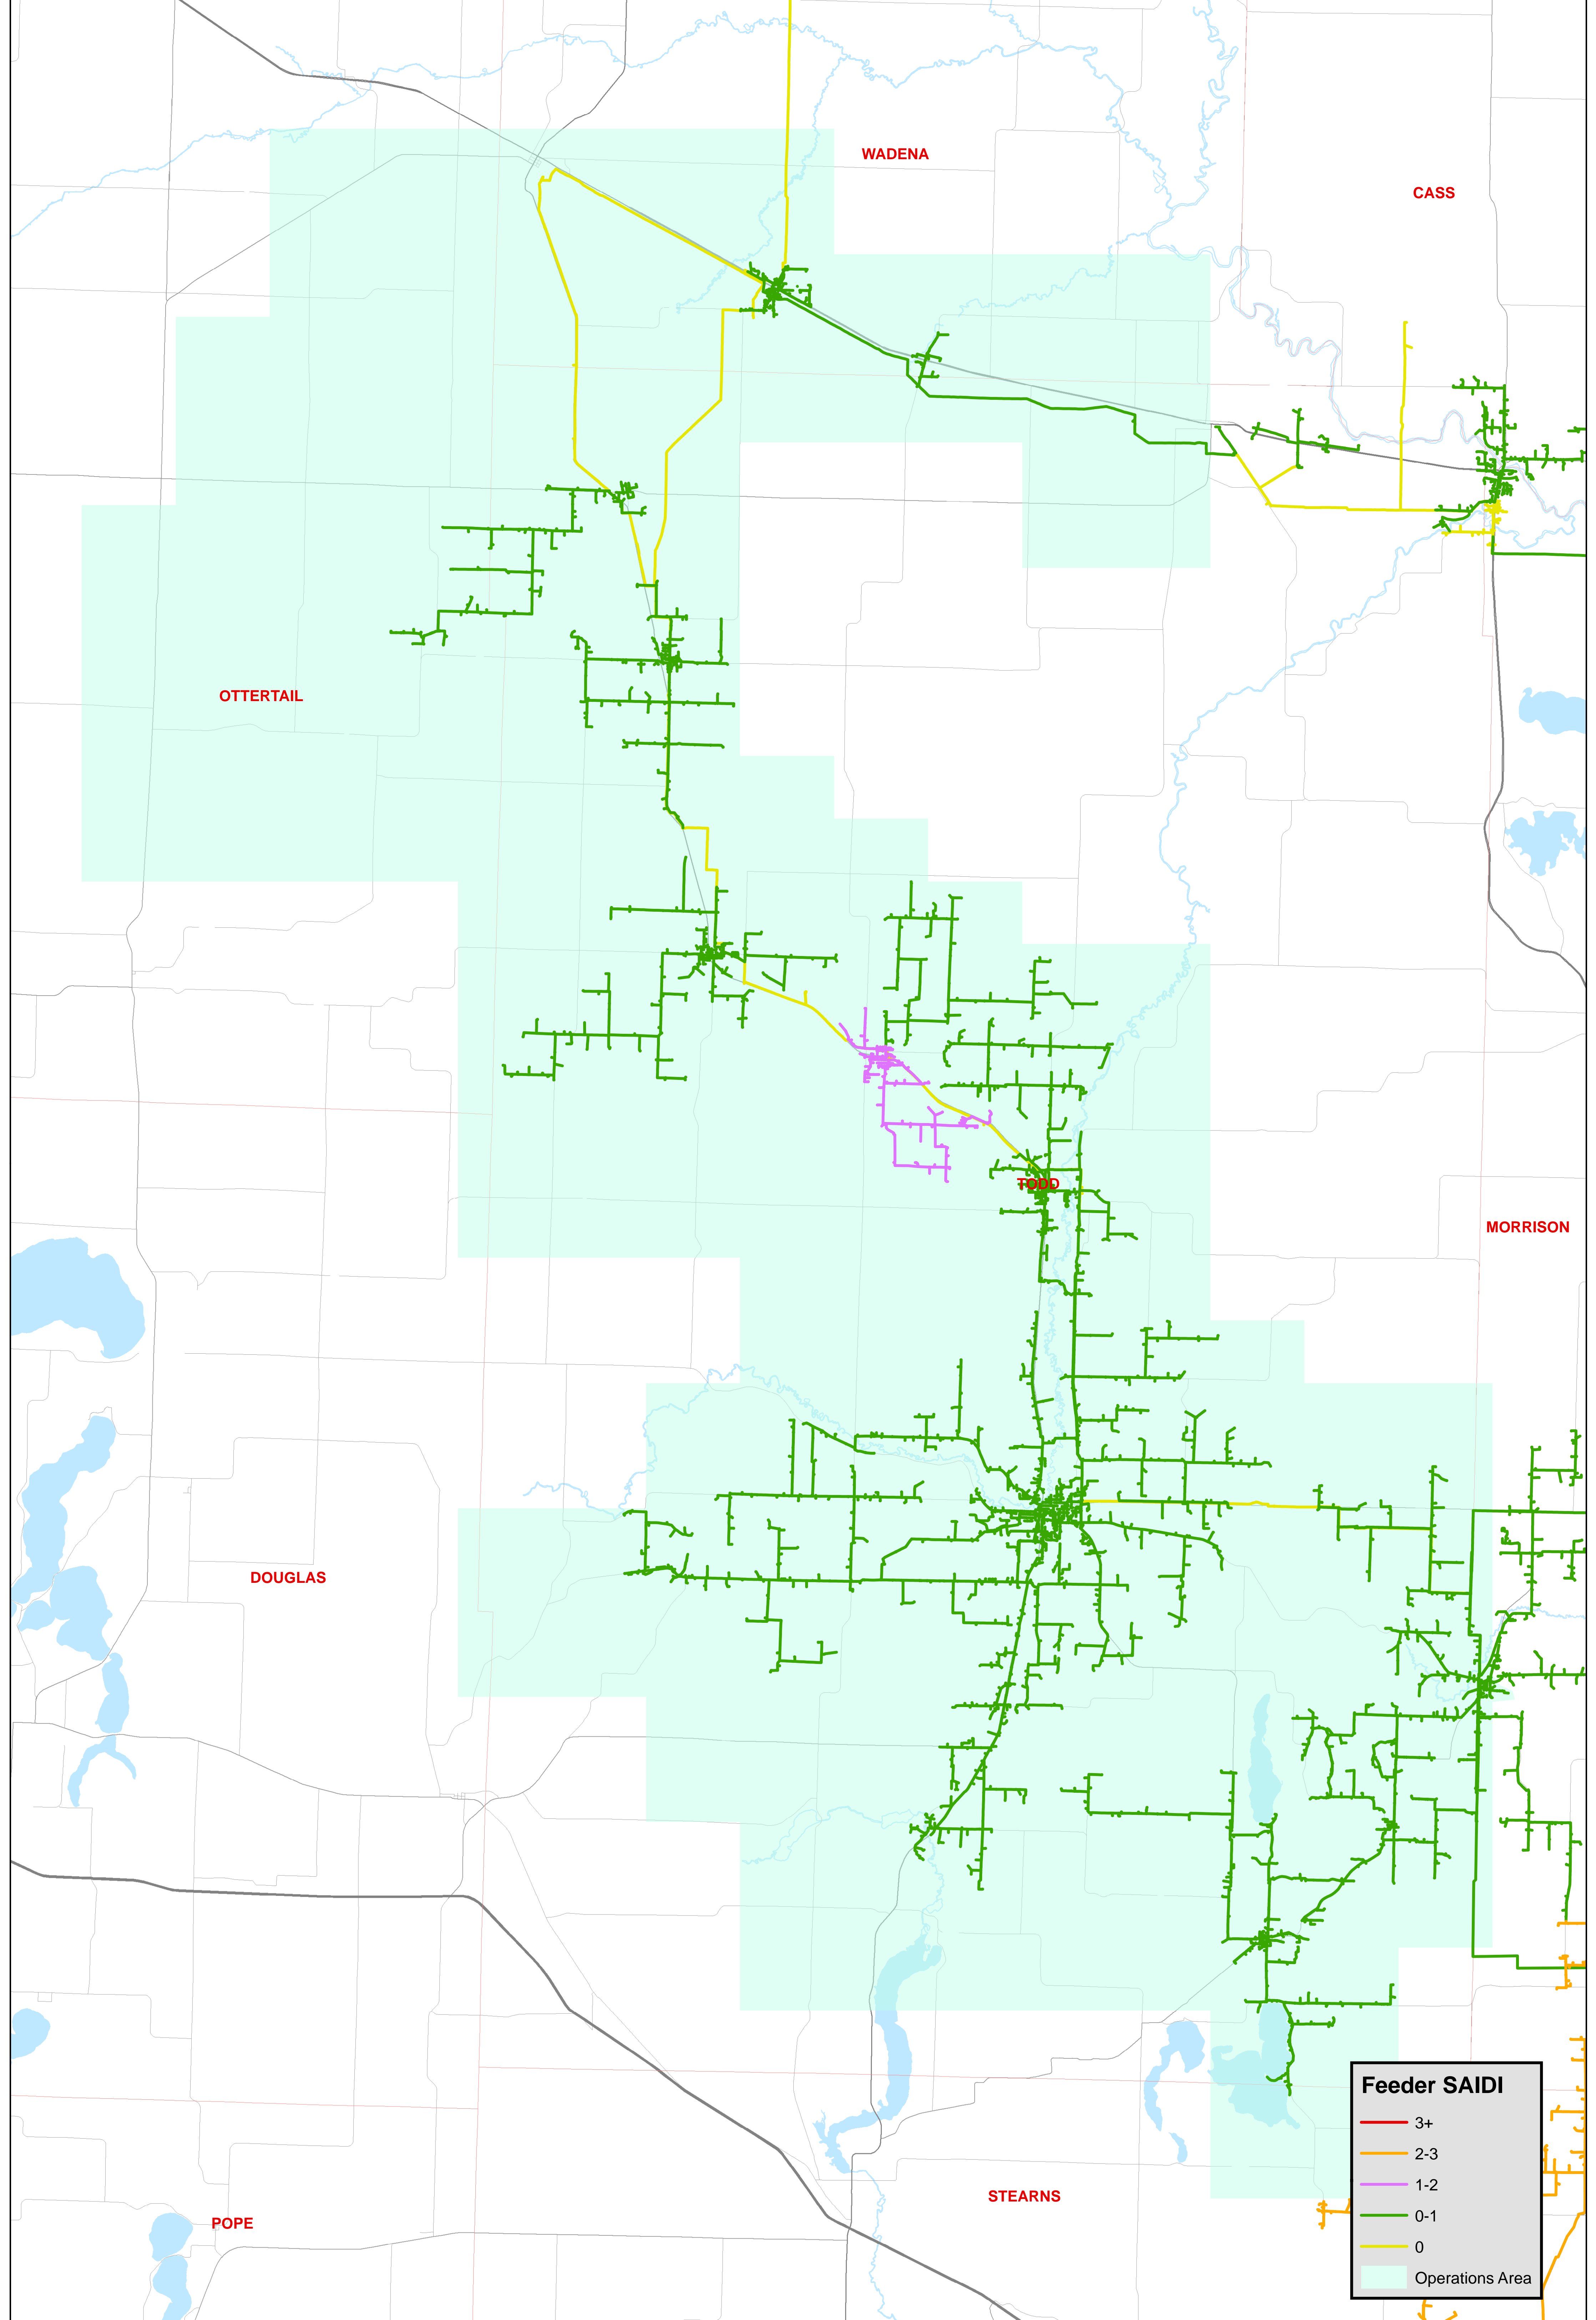

**2019 FEEDER SAIDI
Operations Area - CLQ**

**2019 FEEDER SAIDI
Operations Area - DUL**

Feeder SAIDI	
—	3+
—	2-3
—	1-2
—	0-1
—	0
	Operations Area

Feeder SAIDI

- 3+
- 2-3
- 1-2
- 0-1
- 0
- Operations Area

**2019 FEEDER SAIDI
Operations Area - SND**

Feeder SAIDI	
—	3+
—	2-3
—	1-2
—	0-1
—	0

**2019 FEEDER SAIDI
Western Area**

Feeder SAIDI

- 3+ (Red line)
- 2-3 (Orange line)
- 1-2 (Purple line)
- 0-1 (Green line)
- 0 (Yellow line)
- Operations Area (Light Green shaded area)

**2019 FEEDER SAIDI
Operations Area - CSB**

Feeder SAIDI

- 3+ (Red line)
- 2-3 (Orange line)
- 1-2 (Purple line)
- 0-1 (Green line)
- 0 (Yellow line)
- Operations Area (Light Green shaded area)

**2019 FEEDER SAIDI
Operations Area - LFL**

Feeder SAIDI

- 3+ (Red line)
- 2-3 (Orange line)
- 1-2 (Purple line)
- 0-1 (Green line)
- 0 (Yellow line)
- Operations Area (Light Green shaded area)

**2019 FEEDER SAIDI
Operations Area - LPR**