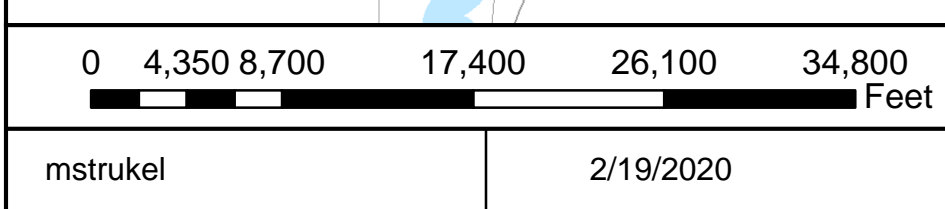

Feeder SAIDI	
—	3+
—	2-3
—	1-2
—	0-1
—	0

**2019 FEEDER SAIDI
Western Area**

Feeder SAIDI

- 3+ (Red line)
- 2-3 (Orange line)
- 1-2 (Purple line)
- 0-1 (Green line)
- 0 (Yellow line)
- Operations Area (Light Green shaded area)

**2019 FEEDER SAIDI
Operations Area - CSB**

Feeder SAIDI

- 3+ (Red line)
- 2-3 (Orange line)
- 1-2 (Purple line)
- 0-1 (Green line)
- 0 (Yellow line)
- Operations Area (Light Green shaded area)

**2019 FEEDER SAIDI
Operations Area - LFL**

Feeder SAIDI

- 3+ (Red line)
- 2-3 (Orange line)
- 1-2 (Purple line)
- 0-1 (Green line)
- 0 (Yellow line)
- Operations Area (Light Green shaded area)

**2019 FEEDER SAIDI
Operations Area - LPR**