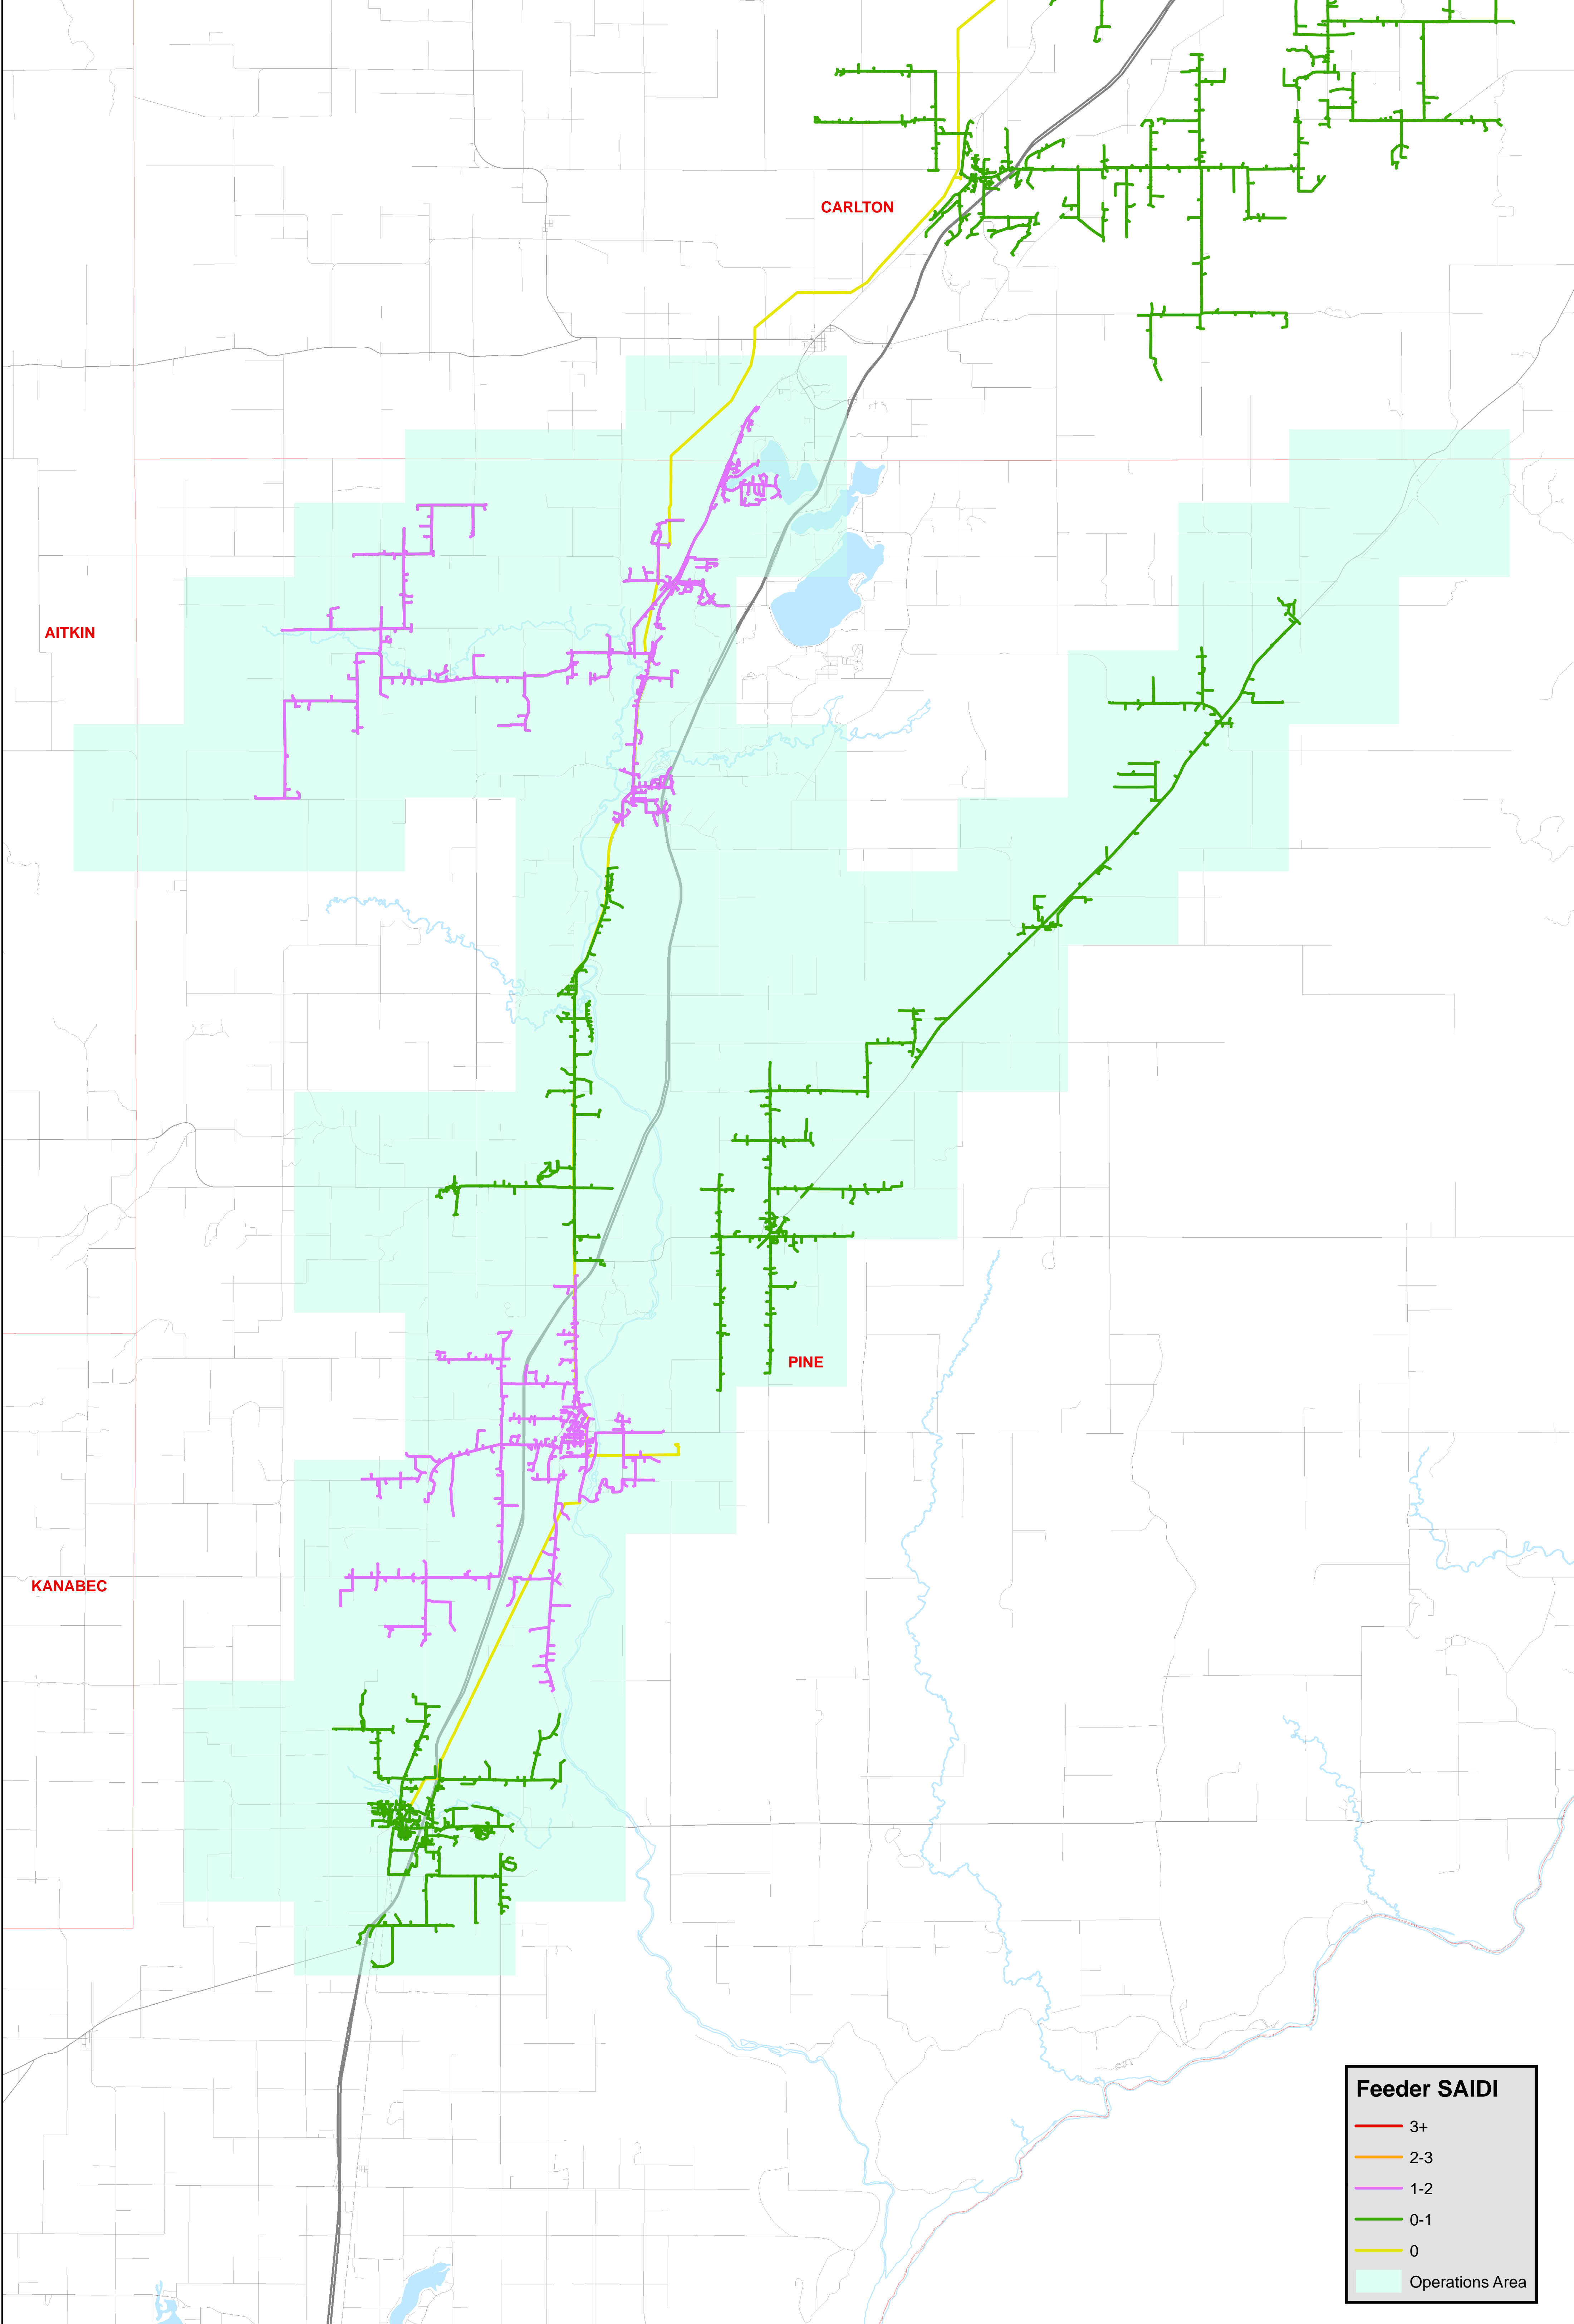

**2019 FEEDER SAIDI
Operations Area - CLQ**

**2019 FEEDER SAIDI
Operations Area - DUL**

Feeder SAIDI	
—	3+
—	2-3
—	1-2
—	0-1
—	0
	Operations Area

Feeder SAIDI

- 3+
- 2-3
- 1-2
- 0-1
- 0
- Operations Area

**2019 FEEDER SAIDI
Operations Area - SND**

Feeder SAIDI	
—	3+
—	2-3
—	1-2
—	0-1
—	0

**2019 FEEDER SAIDI
Western Area**

Feeder SAIDI

- 3+ (Red line)
- 2-3 (Orange line)
- 1-2 (Purple line)
- 0-1 (Green line)
- 0 (Yellow line)
- Operations Area (Light Green shaded area)

**2019 FEEDER SAIDI
Operations Area - CSB**

Feeder SAIDI

- 3+ (Red line)
- 2-3 (Orange line)
- 1-2 (Purple line)
- 0-1 (Green line)
- 0 (Yellow line)
- Operations Area (Light Green shaded area)

**2019 FEEDER SAIDI
Operations Area - LFL**

Feeder SAIDI

- 3+ (Red line)
- 2-3 (Orange line)
- 1-2 (Purple line)
- 0-1 (Green line)
- 0 (Yellow line)
- Operations Area (Light Green shaded area)

**2019 FEEDER SAIDI
Operations Area - LPR**