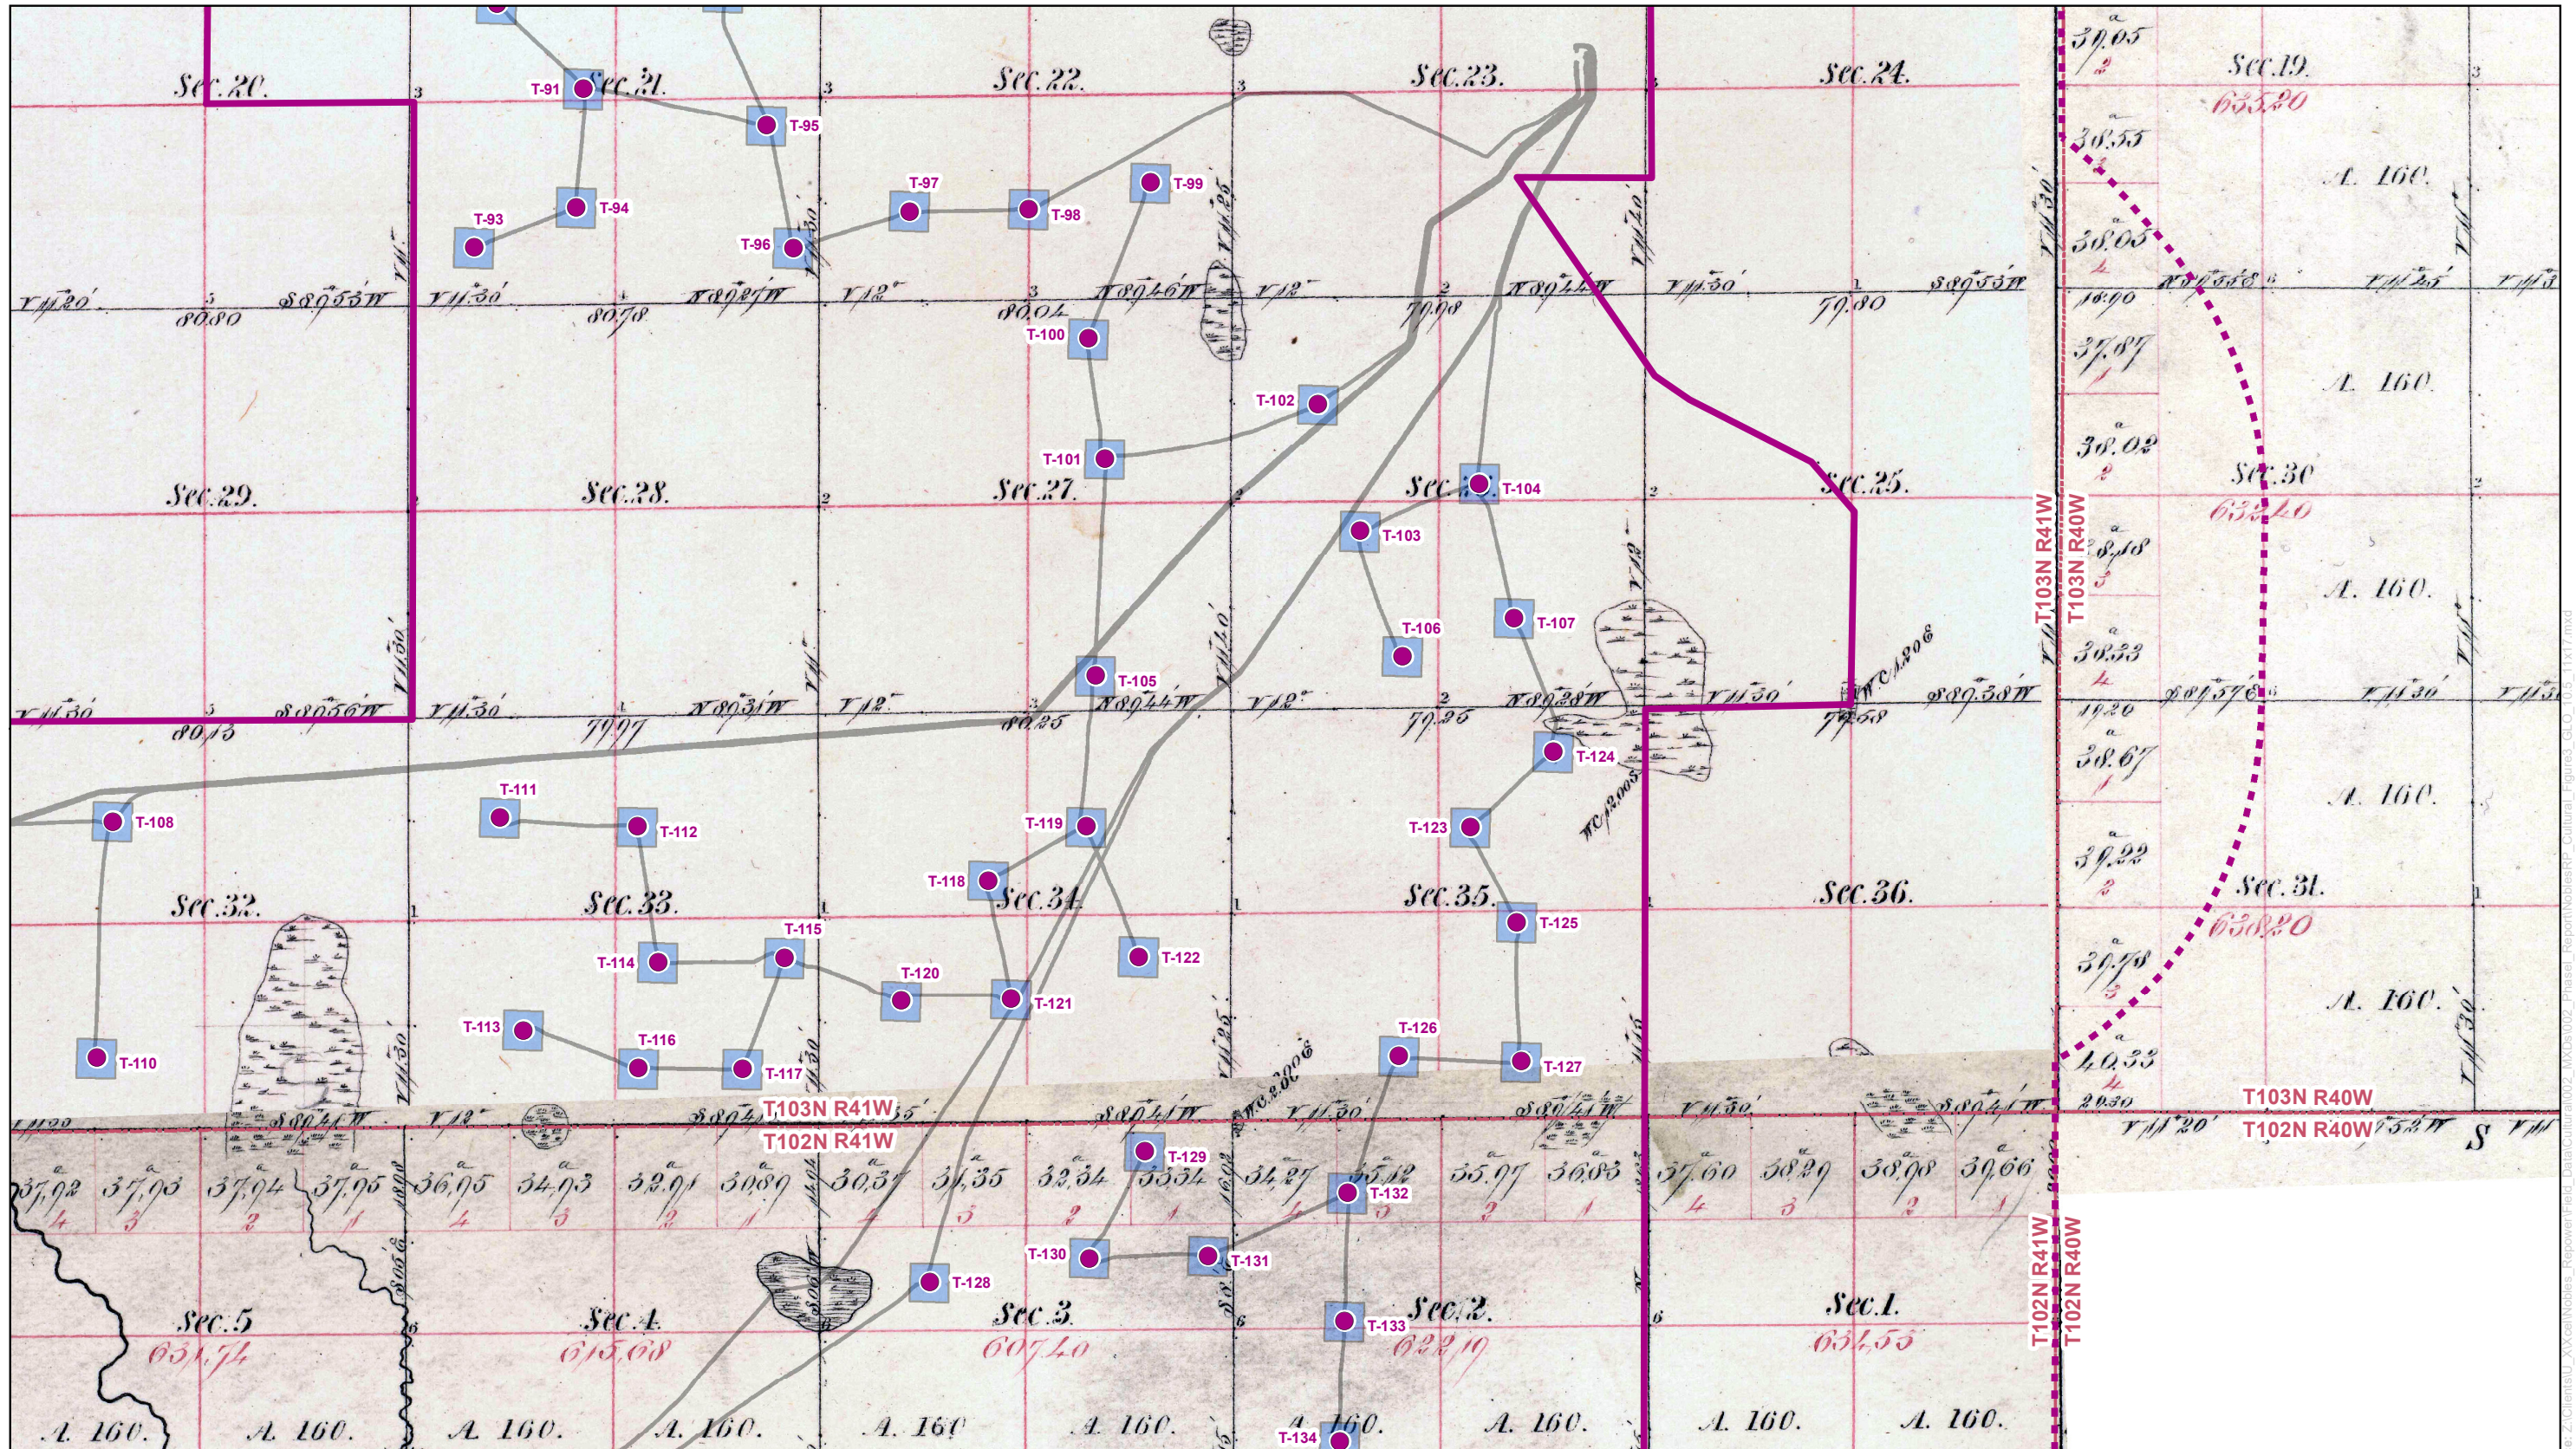

**Figure 3.3: General Land Office Map**  
**Xcel Energy**  
**Nobles Wind Farm Repower Project**  
**Nobles County, Minnesota**

Project Area	Turbine Location
Literature Search Study Area	Previous Survey
	Township Boundary

**Figure 3.4: General Land Office Map**  
 Xcel Energy  
 Nobles Wind Farm Repower Project  
 Nobles County, Minnesota

- Project Area
- Literature Search Study Area
- Turbine Location
- Previous Survey
- Township Boundary

**Figure 3.5: General Land Office Map**  
**Xcel Energy**  
**Nobles Wind Farm Repower Project**  
**Nobles County, Minnesota**

Project Area	Turbine Location
Literature Search Study Area	Previous Survey
	Township Boundary