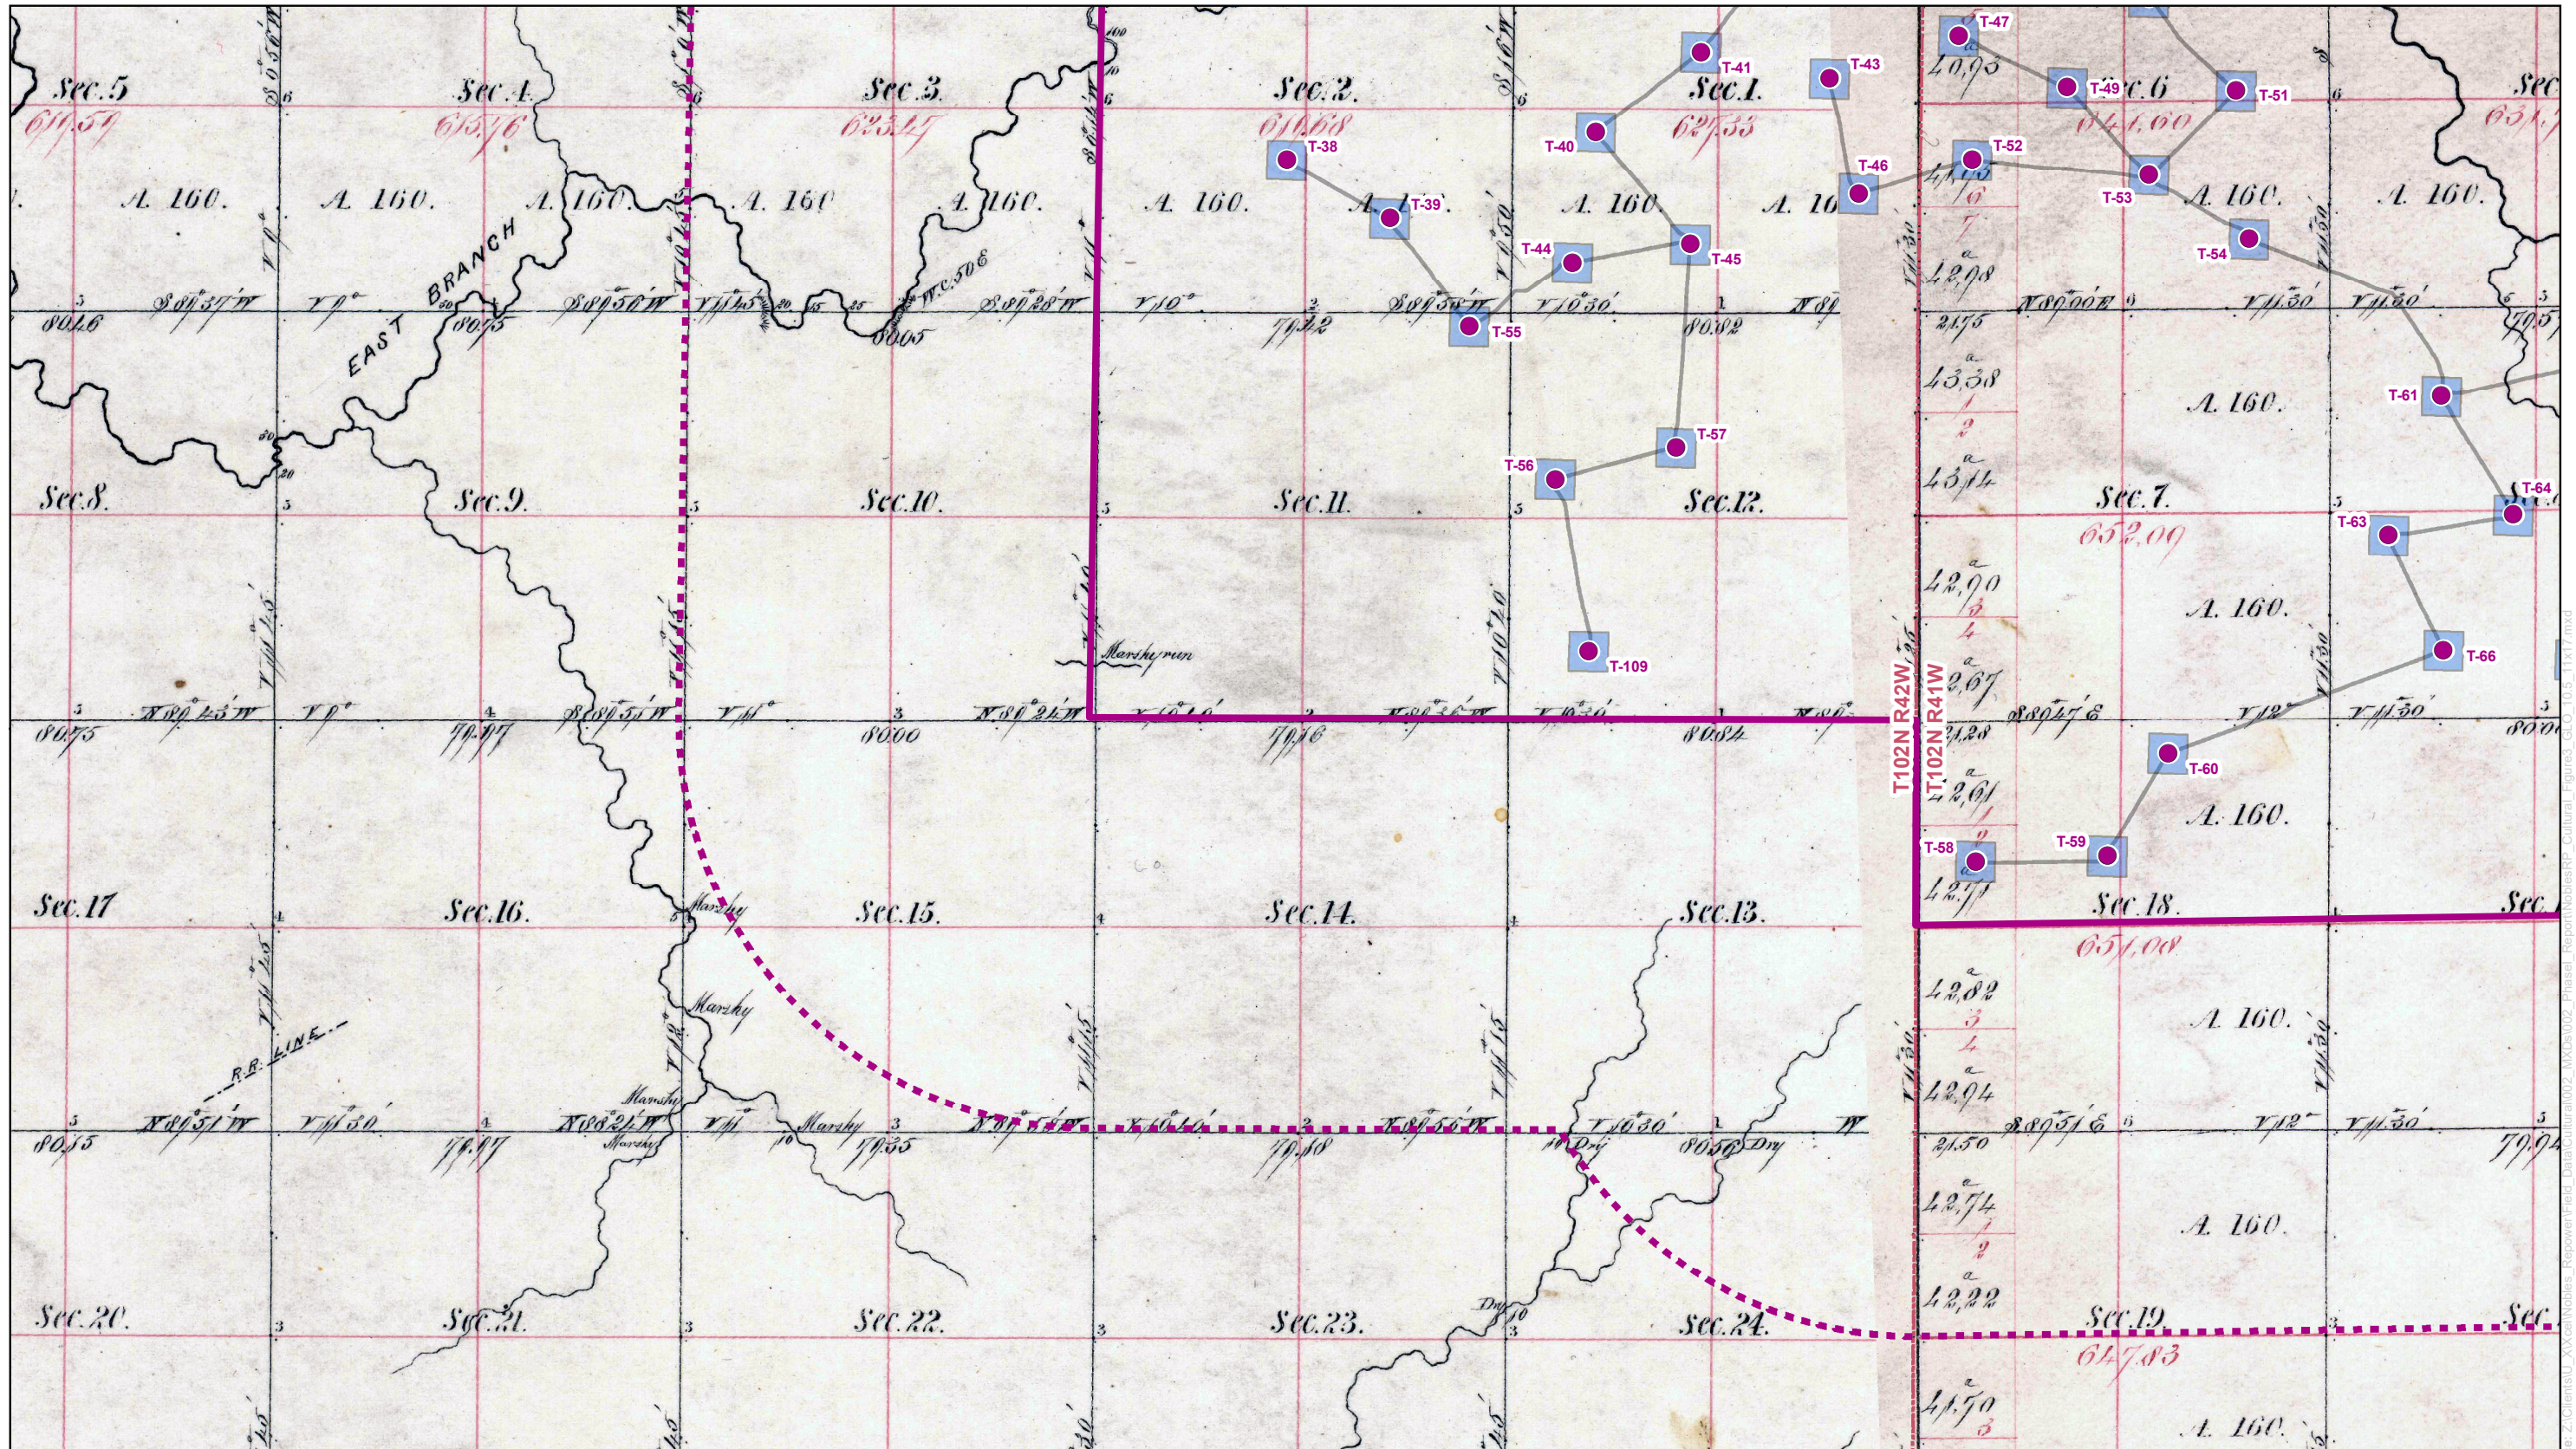

**Figure 3.3: General Land Office Map**  
**Xcel Energy**  
**Nobles Wind Farm Repower Project**  
**Nobles County, Minnesota**

Project Area	Turbine Location
Literature Search Study Area	Previous Survey
	Township Boundary

**Figure 3.4: General Land Office Map**  
 Xcel Energy  
 Nobles Wind Farm Repower Project  
 Nobles County, Minnesota

- Project Area
- Literature Search Study Area
- Turbine Location
- Previous Survey
- Township Boundary

**Figure 3.5: General Land Office Map**  
**Xcel Energy**  
**Nobles Wind Farm Repower Project**  
**Nobles County, Minnesota**

Project Area	Turbine Location
Literature Search Study Area	Previous Survey
	Township Boundary