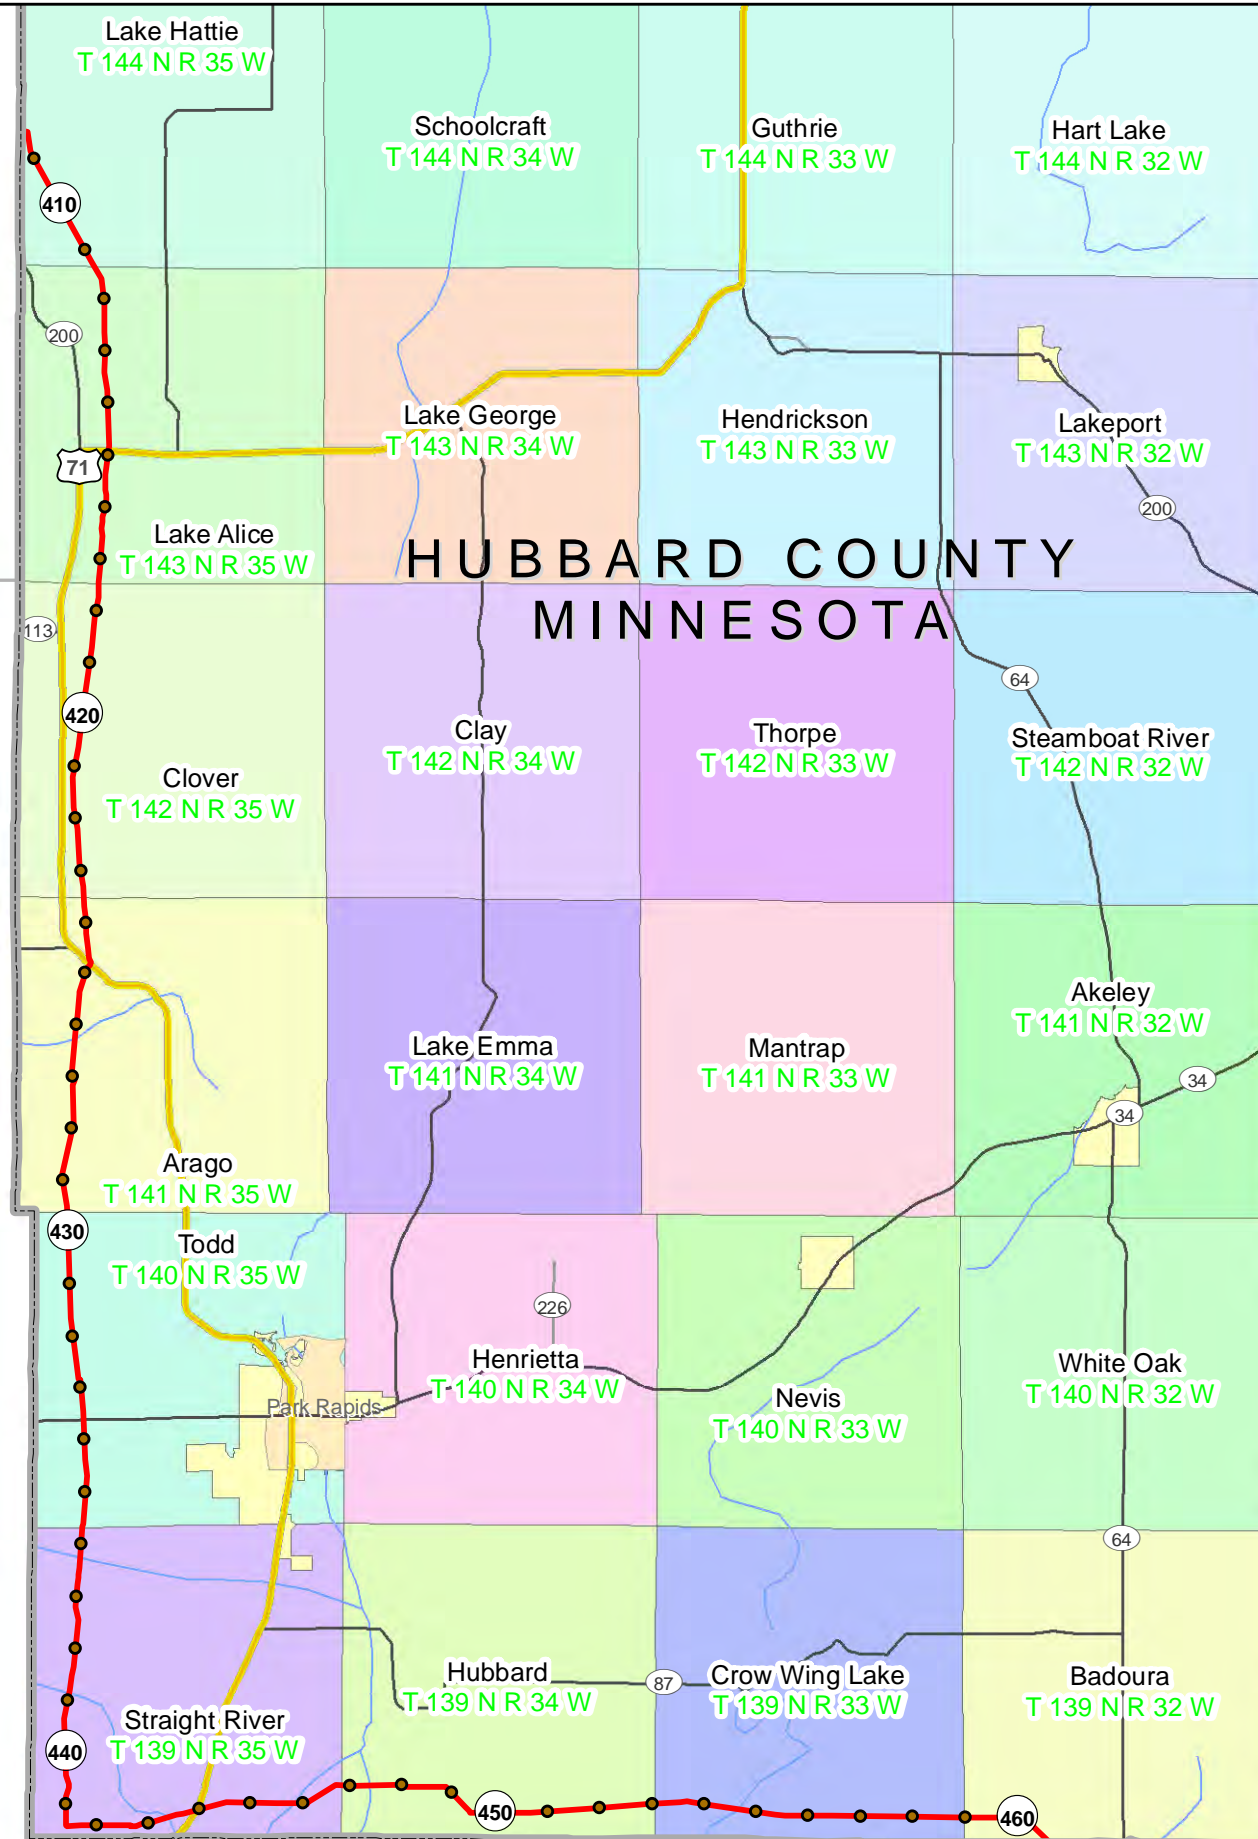

POLK COUNTY
MINNESOTA

BELTRAMI COUNTY
MINNESOTA

MAHNOMEN COUNTY
MINNESOTA

HUBBARD COUNTY
MINNESOTA

CLEARWATER COUNTY
MINNESOTA

- Legend**
- Proposed Mile Post
 - Proposed Sandpiper Pipeline Route

SANDPIPER PIPELINE PROJECT
Clearwater County, Minnesota

MLB
Date: 12/19/2013

CLEARWATER COUNTY
MINNESOTA

BECKER COUNTY
MINNESOTA

WADENA COUNTY
MINNESOTA

CASS COUNTY
MINNESOTA

HUBBARD COUNTY
MINNESOTA

Legend

- Proposed Mile Post
- Proposed Sandpiper Pipeline Route

SANDPIPER PIPELINE PROJECT
Hubbard County, Minnesota

0 1 2 Miles

HUBBARD COUNTY
MINNESOTA

AITKIN COUNTY
MINNESOTA

ST. LOUIS COUNTY
MINNESOTA

CASS COUNTY
MINNESOTA

CROW WING COUNTY
MINNESOTA

Legend

- Proposed Mile Post
- Proposed Sandpiper Pipeline Route

ENBRIDGE

SANDPIPER PIPELINE PROJECT
Cass County, Minnesota

MLB
Date: 12/19/2013

0 1 2 Miles

North Cass
T 144 N R 26 W

Boy Lake
T 142 N R 28 W

Rogers
T 142 N R 27 W