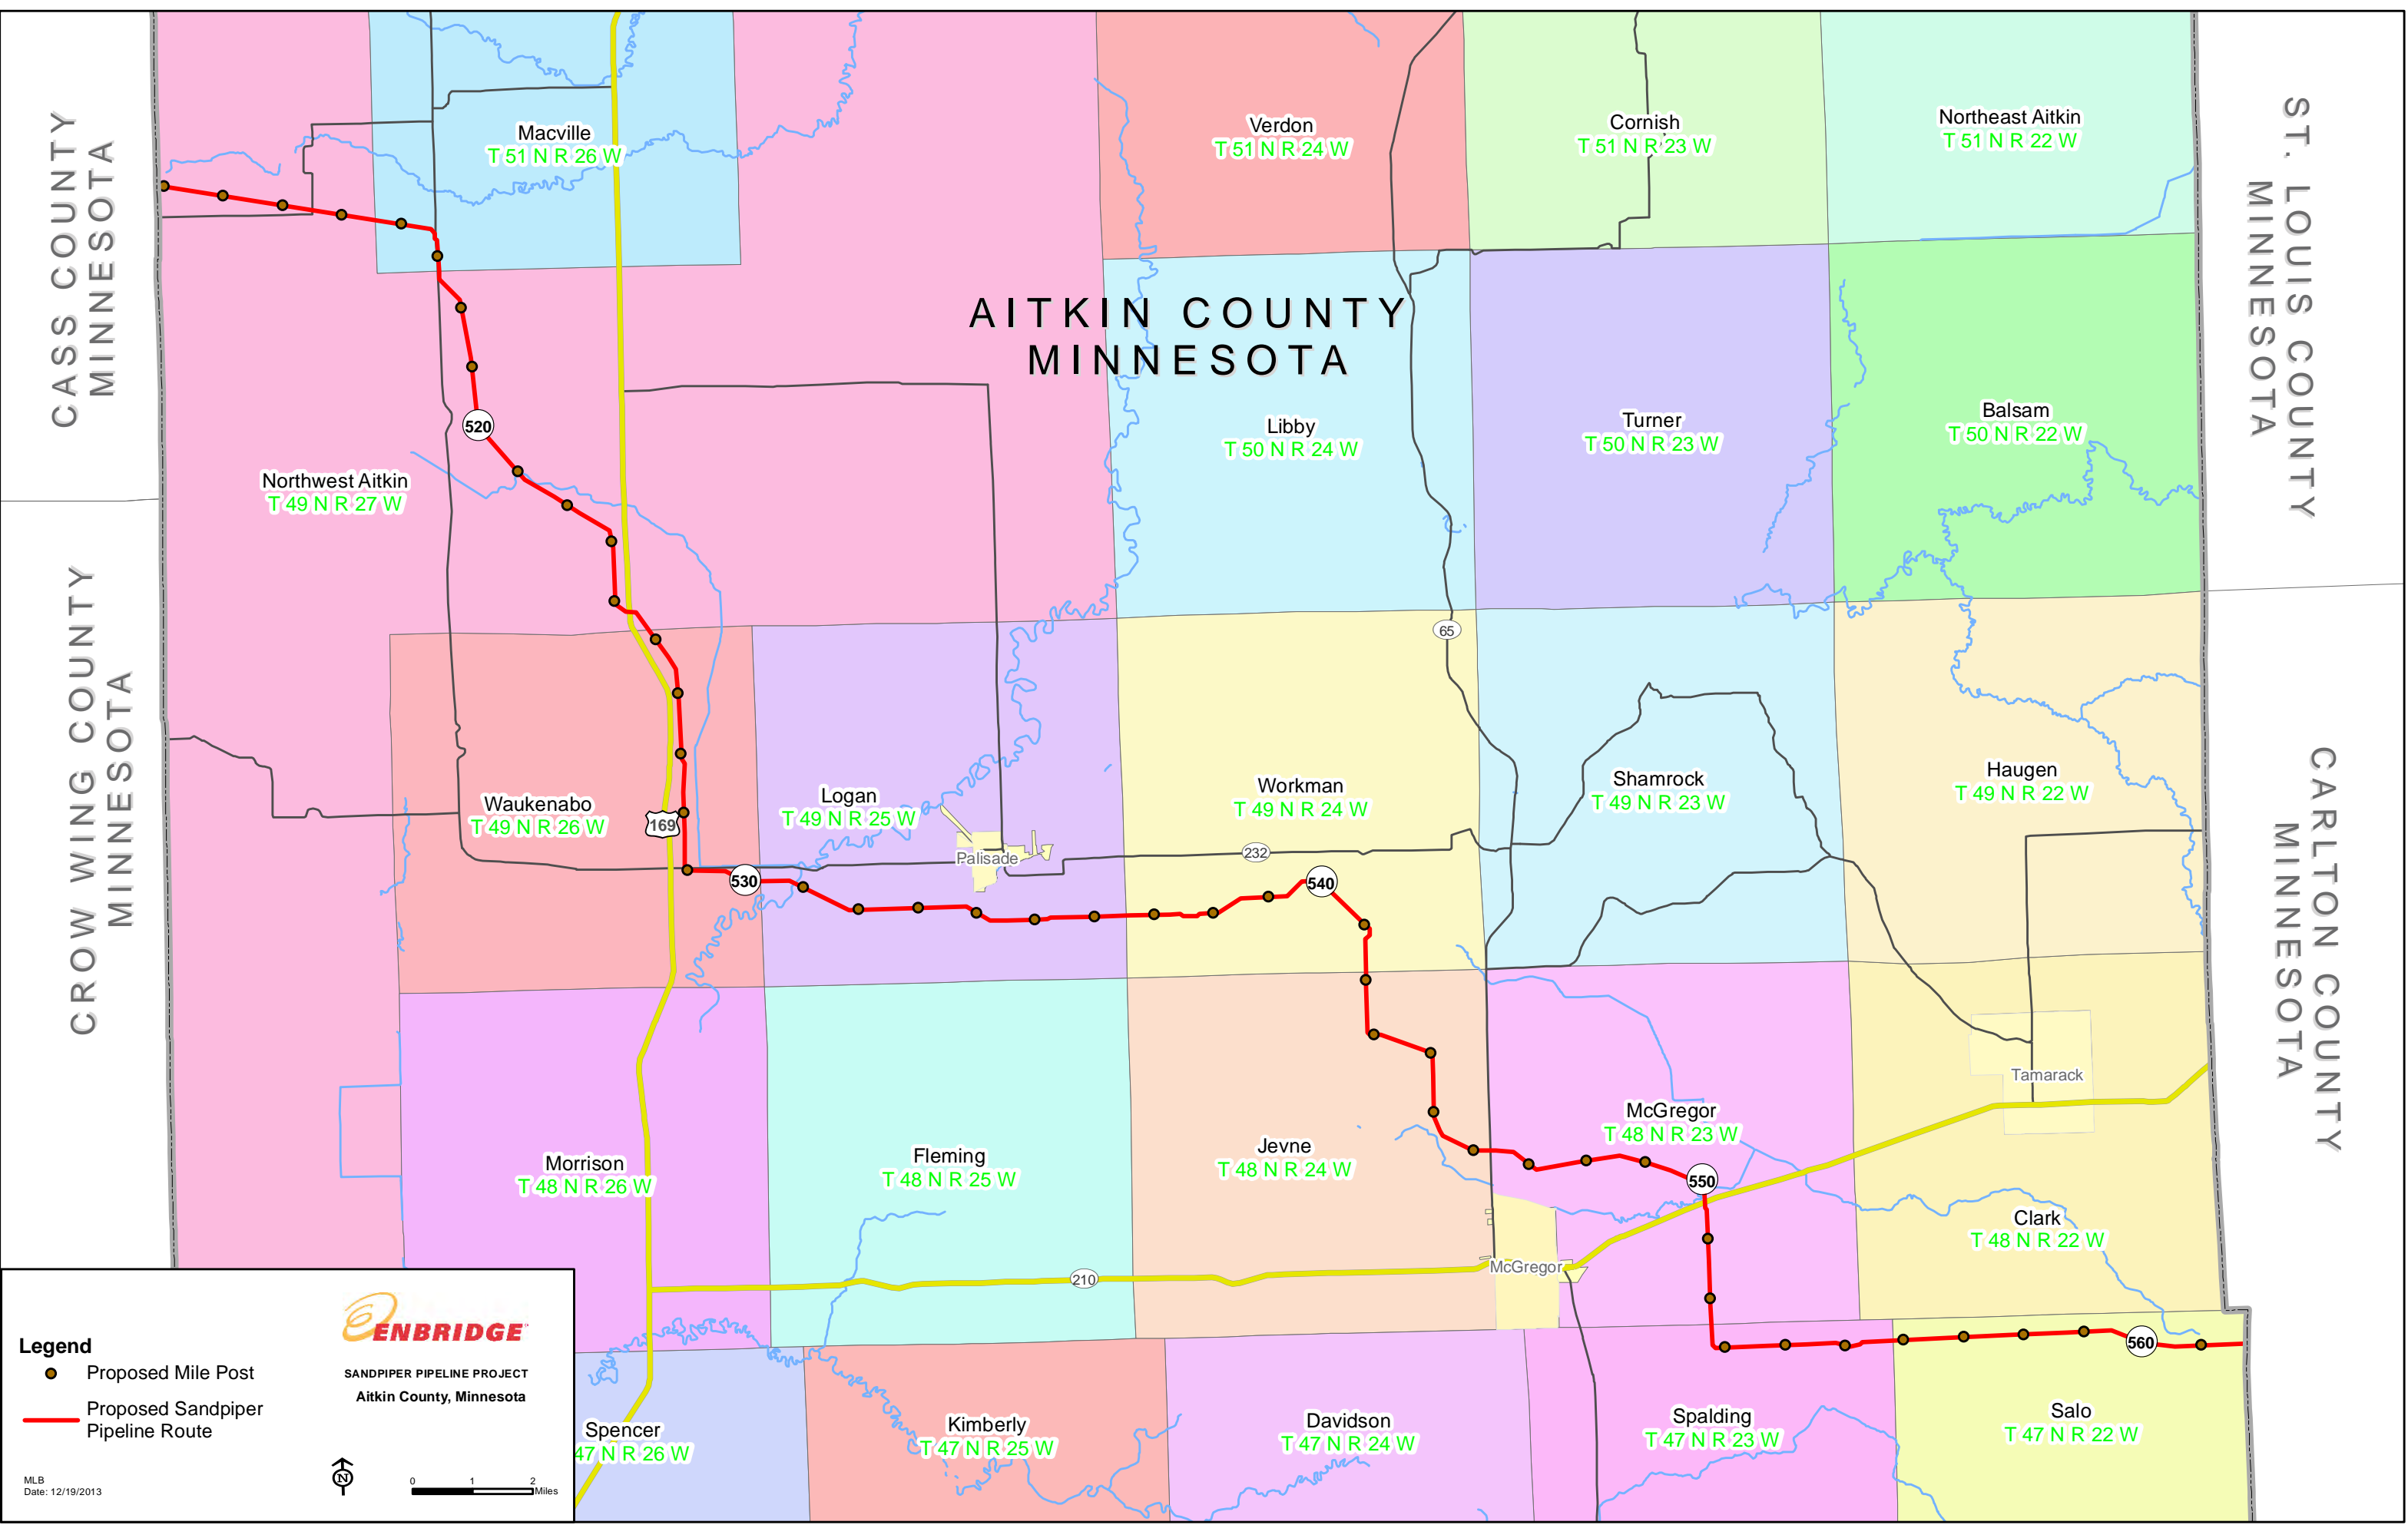

CASS COUNTY
MINNESOTA

ST. LOUIS COUNTY
MINNESOTA

AITKIN COUNTY
MINNESOTA

CARLTON COUNTY
MINNESOTA

CROW WING COUNTY
MINNESOTA

Macville
T 51 N R 26 W

Verdon
T 51 N R 24 W

Cornish
T 51 N R 23 W

Northeast Aitkin
T 51 N R 22 W

Northwest Aitkin
T 49 N R 27 W

Libby
T 50 N R 24 W

Turner
T 50 N R 23 W

Balsam
T 50 N R 22 W

Waukenabo
T 49 N R 26 W

Logan
T 49 N R 25 W

Workman
T 49 N R 24 W

Shamrock
T 49 N R 23 W

Haugen
T 49 N R 22 W

Morrison
T 48 N R 26 W

Fleming
T 48 N R 25 W

Jevne
T 48 N R 24 W

McGregor
T 48 N R 23 W

Clark
T 48 N R 22 W

Spencer
T 47 N R 26 W

Kimberly
T 47 N R 25 W

Davidson
T 47 N R 24 W

Spalding
T 47 N R 23 W

Salo
T 47 N R 22 W

1. **Legend**
2. Proposed Mile Post
   - Proposed Sandpiper Pipeline Route

SANDPIPER PIPELINE PROJECT
Aitkin County, Minnesota

MLB
Date: 12/19/2013