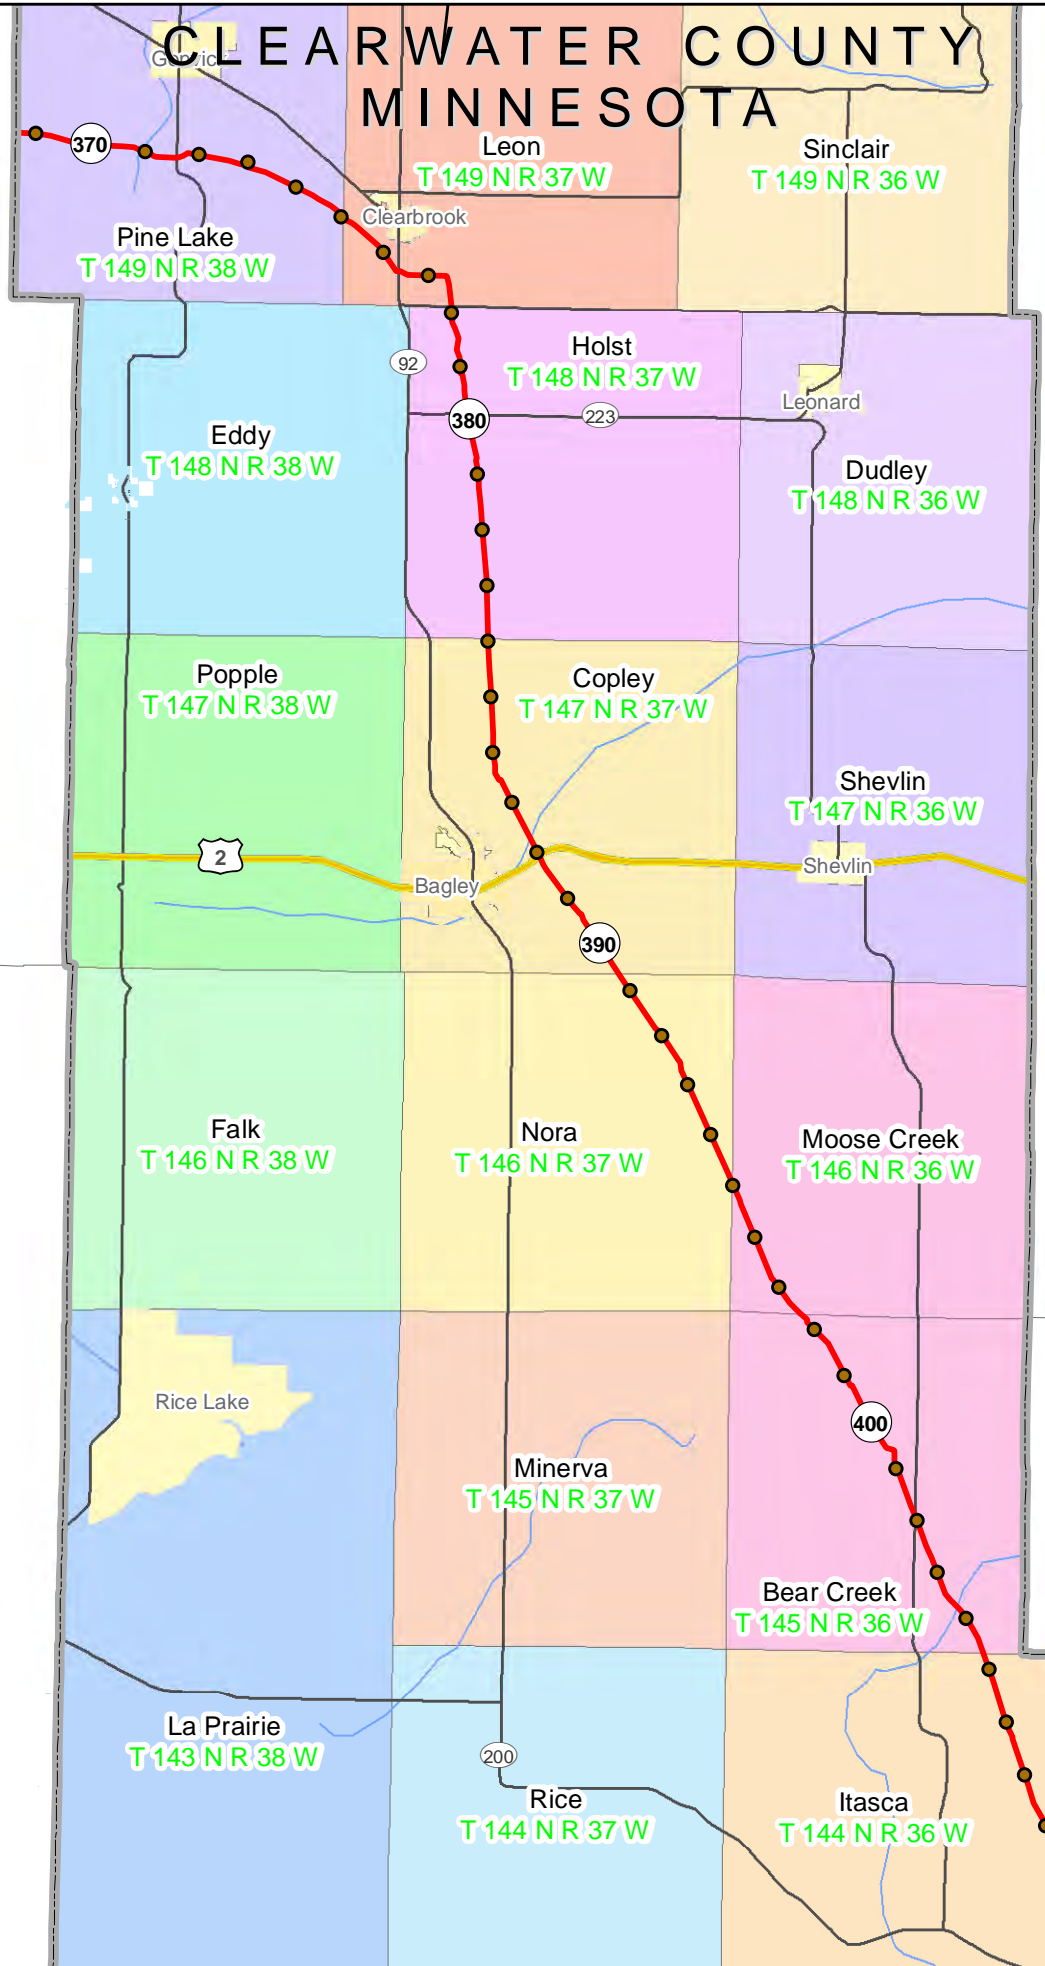

RED LAKE COUNTY
MINNESOTA

POLK COUNTY
MINNESOTA

Legend

- Proposed Mile Post
- Proposed Sandpiper Pipeline Route

ENBRIDGE
SANDPIPER PIPELINE PROJECT
Red Lake County, Minnesota

MLB
Date: 12/19/2013

0 0.25 0.5 Miles

POLK COUNTY
MINNESOTA

BELTRAMI COUNTY
MINNESOTA

MAHNOMEN COUNTY
MINNESOTA

HUBBARD COUNTY
MINNESOTA

CLEARWATER COUNTY
MINNESOTA

- Legend**
- Proposed Mile Post
 - Proposed Sandpiper Pipeline Route

SANDPIPER PIPELINE PROJECT
Clearwater County, Minnesota

MLB
Date: 12/19/2013

CLEARWATER COUNTY
MINNESOTA

BECKER COUNTY
MINNESOTA

WADENA COUNTY
MINNESOTA

CASS COUNTY
MINNESOTA

HUBBARD COUNTY
MINNESOTA

Legend

- Proposed Mile Post
- Proposed Sandpiper Pipeline Route

SANDPIPER PIPELINE PROJECT
Hubbard County, Minnesota

0 1 2 Miles

HUBBARD COUNTY
MINNESOTA

AITKIN COUNTY
MINNESOTA

ST. LOUIS COUNTY
MINNESOTA

CASS COUNTY
MINNESOTA

CROW WING COUNTY
MINNESOTA

Legend