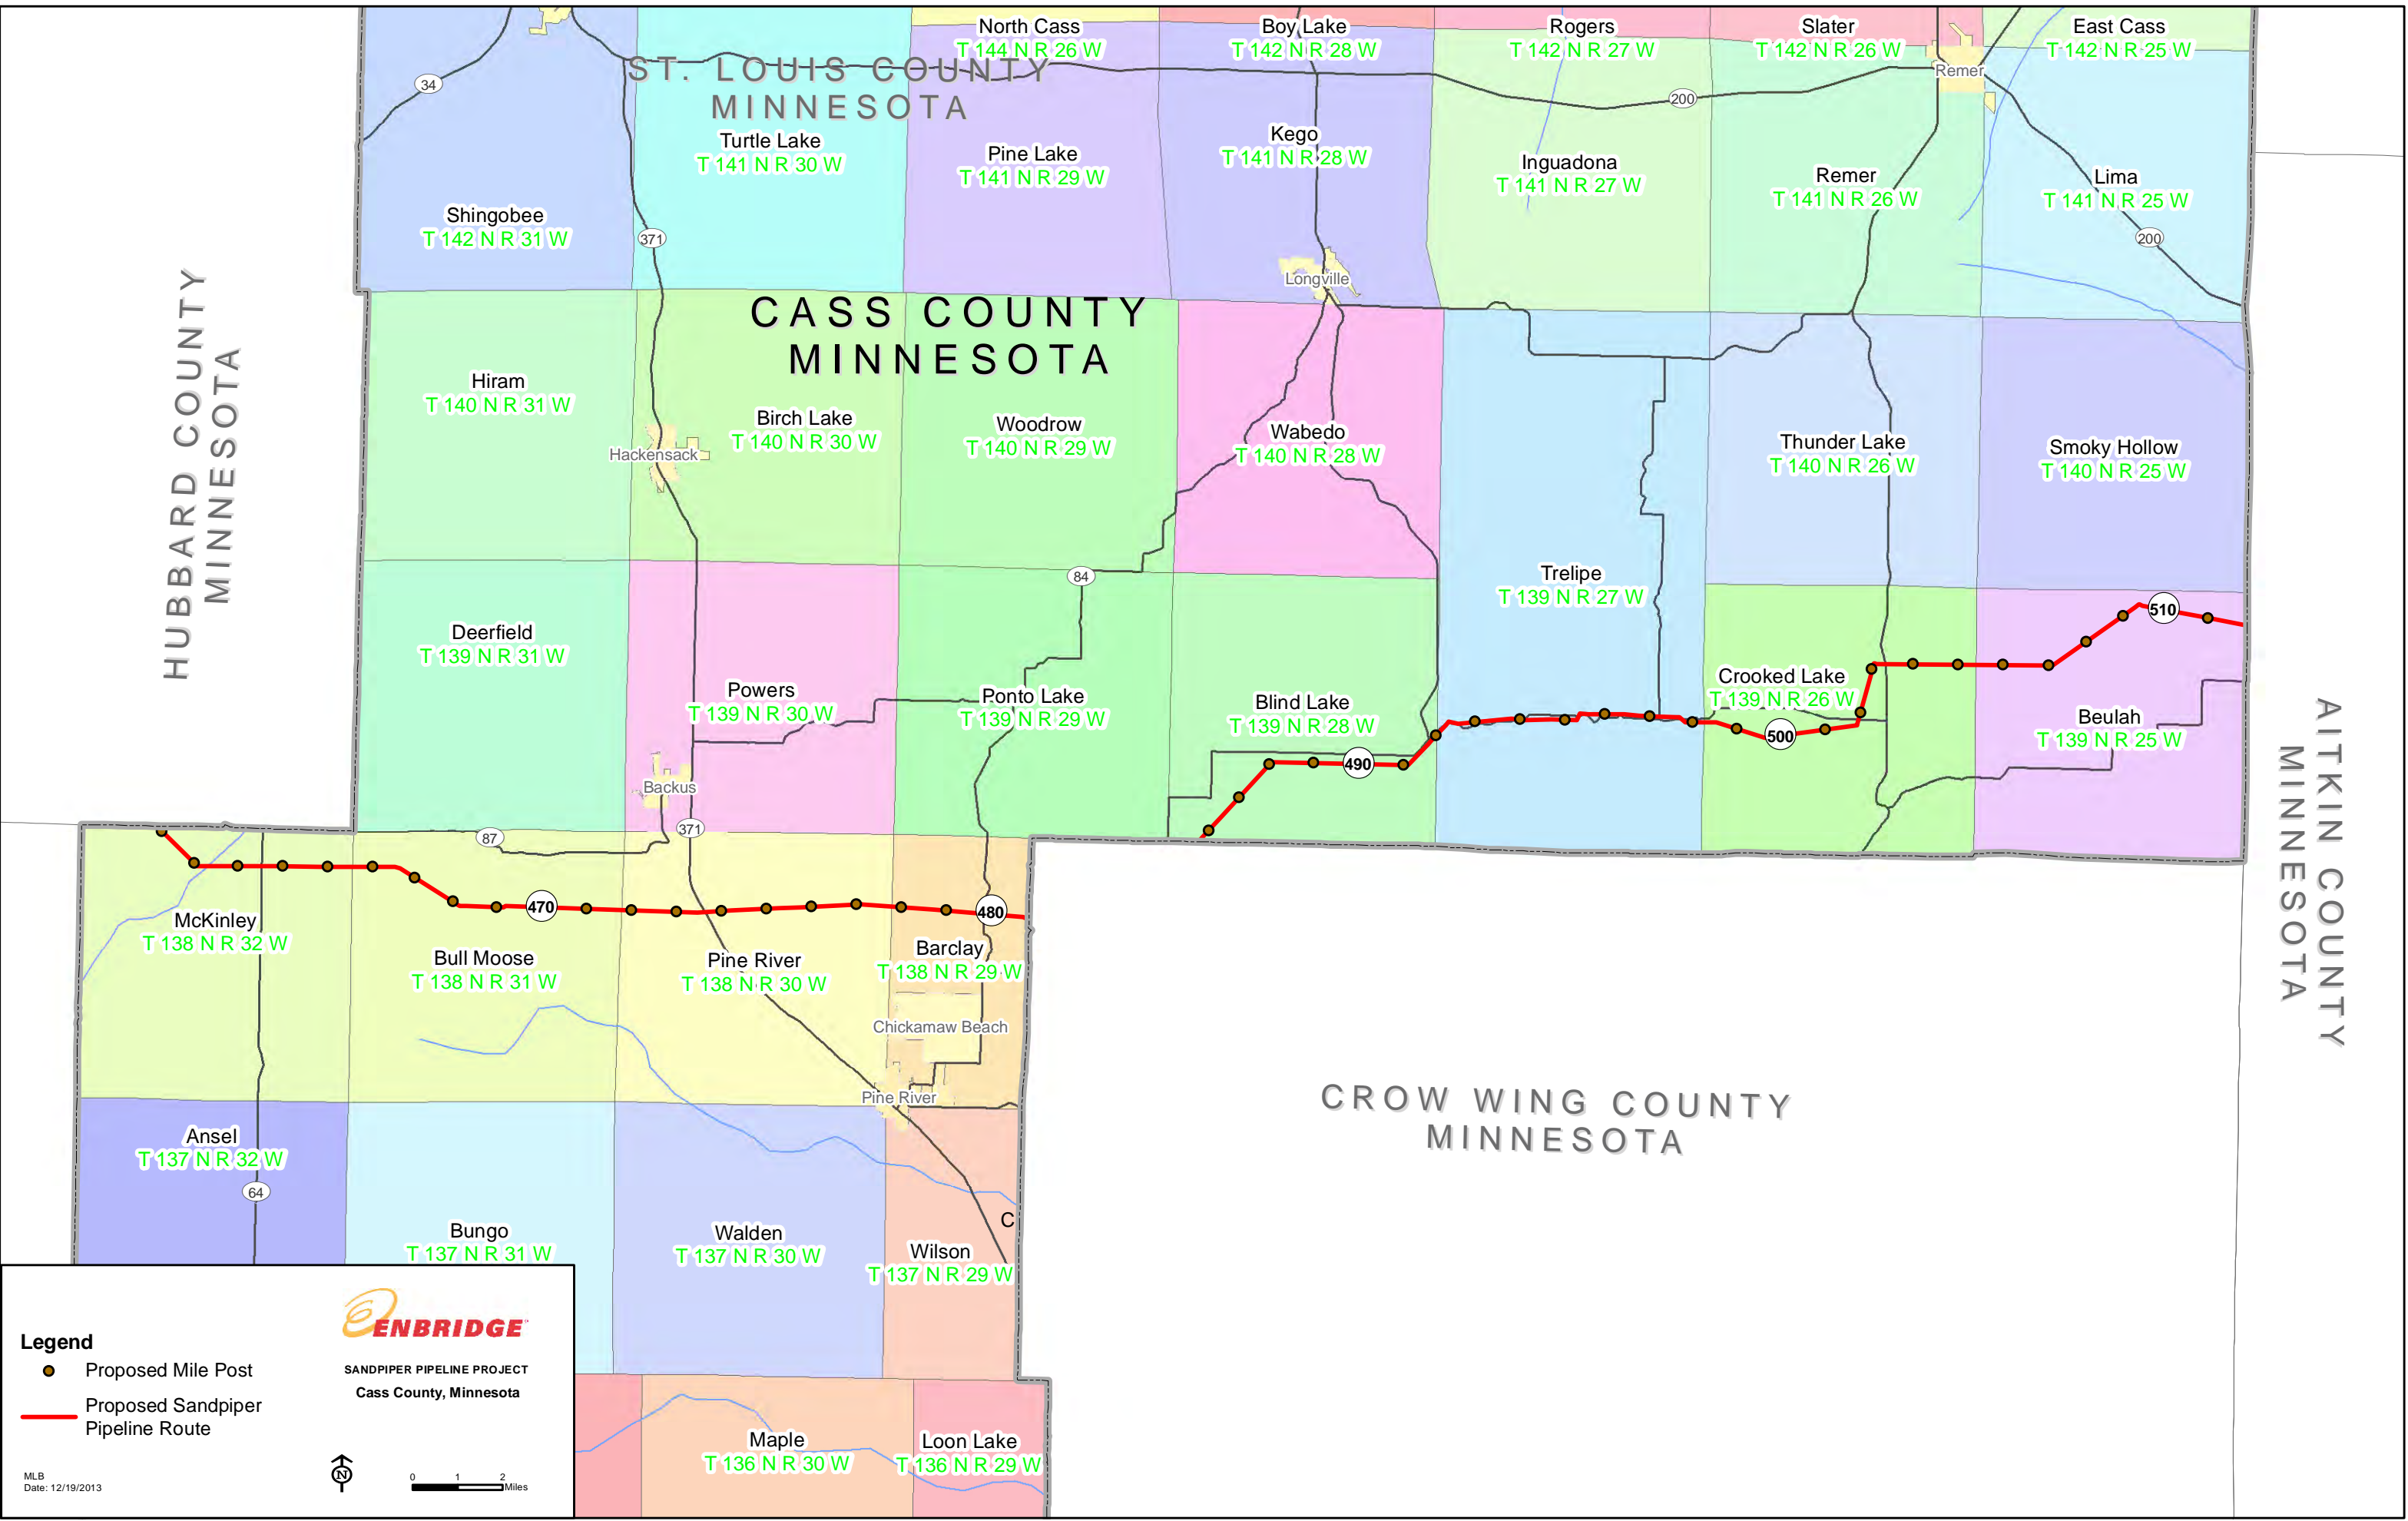

POLK COUNTY
MINNESOTA

BELTRAMI COUNTY
MINNESOTA

MAHNOMEN COUNTY
MINNESOTA

HUBBARD COUNTY
MINNESOTA

CLEARWATER COUNTY
MINNESOTA

- Legend**
- Proposed Mile Post
 - Proposed Sandpiper Pipeline Route

SANDPIPER PIPELINE PROJECT
Clearwater County, Minnesota

MLB
Date: 12/19/2013

CLEARWATER COUNTY
MINNESOTA

BECKER COUNTY
MINNESOTA

WADENA COUNTY
MINNESOTA

CASS COUNTY
MINNESOTA

HUBBARD COUNTY
MINNESOTA

Legend

- Proposed Mile Post
- Proposed Sandpiper Pipeline Route

SANDPIPER PIPELINE PROJECT
Hubbard County, Minnesota

0 1 2 Miles

HUBBARD COUNTY
MINNESOTA

AITKIN COUNTY
MINNESOTA

ST. LOUIS COUNTY
MINNESOTA

CASS COUNTY
MINNESOTA

CROW WING COUNTY
MINNESOTA

Legend

- Proposed Mile Post
- Proposed Sandpiper Pipeline Route

ENBRIDGE

SANDPIPER PIPELINE PROJECT
Cass County, Minnesota

MLB
Date: 12/19/2013

0 1 2 Miles

North Cass
T 144 N R 26 W

Boy Lake
T 142 N R 28 W

Rogers
T 142 N R 27 W