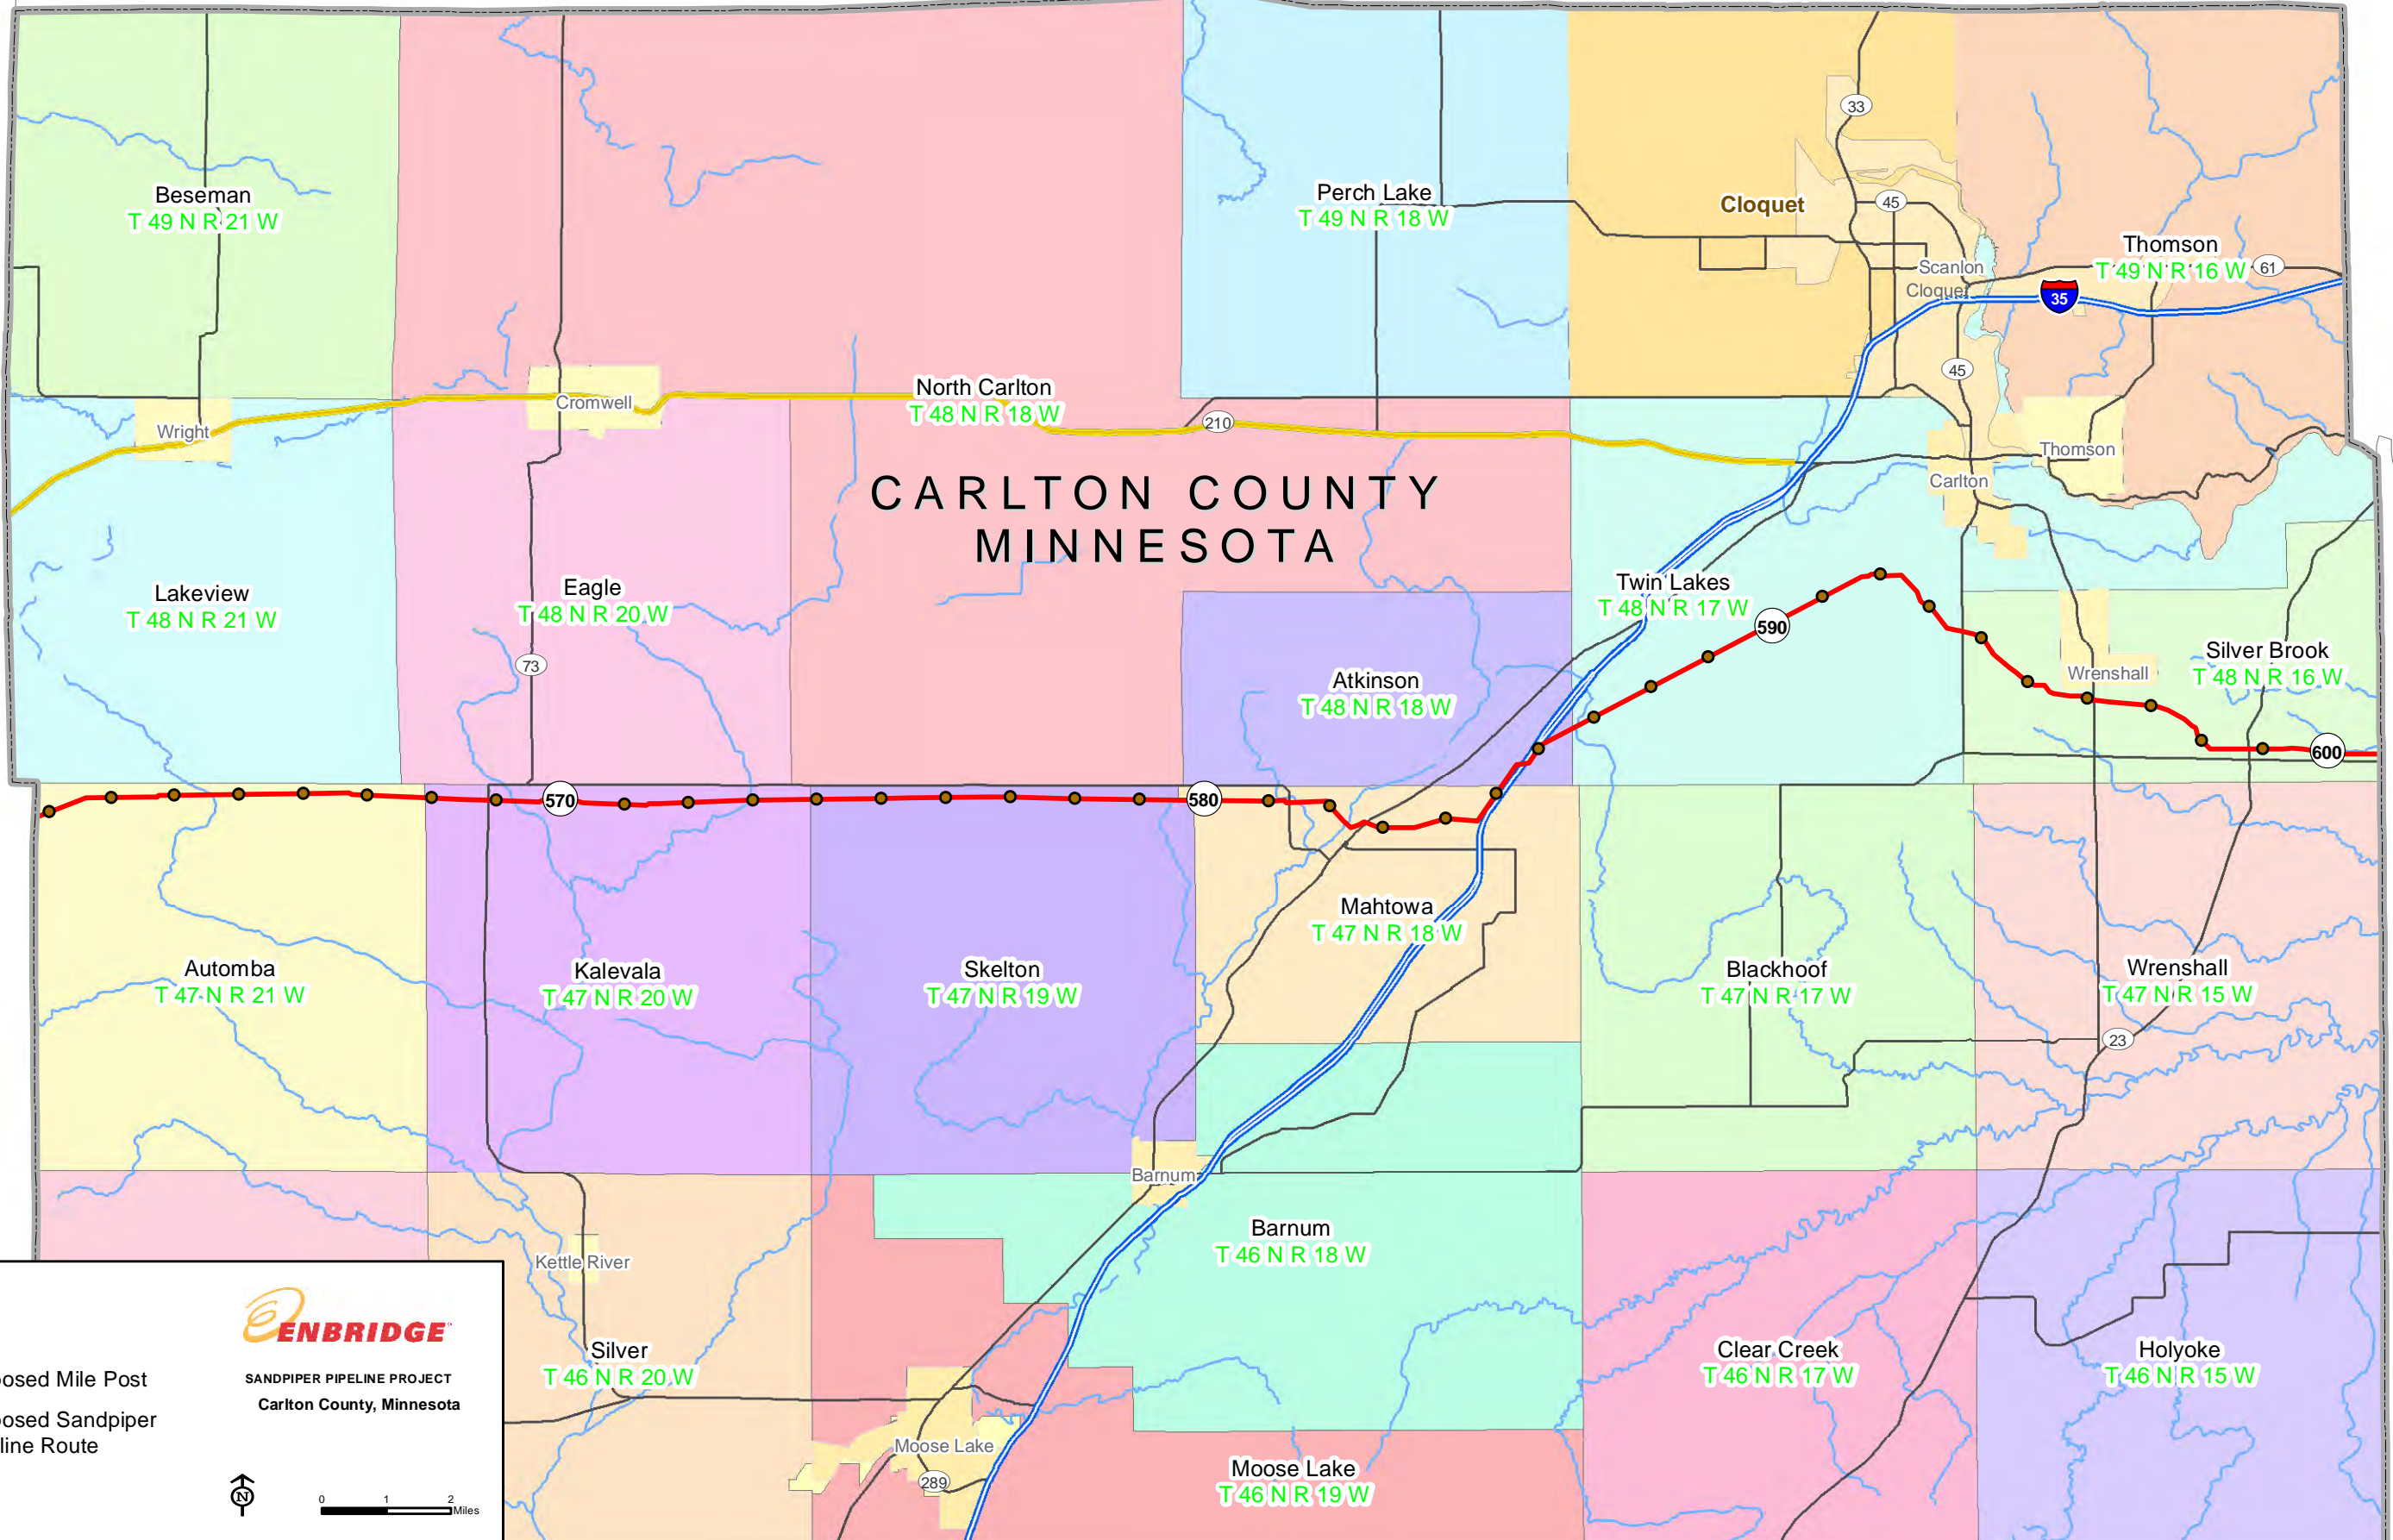

Cornish
T 51 N R 23 W

Northeast Aitkin
T 51 N R 22 W

Northwest Aitkin
T 49 N R 27 W

Libby
T 50 N R 24 W

Turner
T 50 N R 23 W

Balsam
T 50 N R 22 W

Waukenabo
T 49 N R 26 W

Logan
T 49 N R 25 W

Spencer
T 47 N R 26 W

Kimberly
T 47 N R 25 W

Davidson
T 47 N R 24 W

Spalding
T 47 N R 23 W

Salo
T 47 N R 22 W

- Legend**
- Proposed Mile Post
 - Proposed Sandpiper Pipeline Route

SANDPIPER PIPELINE PROJECT
Aitkin County, Minnesota

MLB
Date: 12/19/2013

ST. LOUIS COUNTY
MINNESOTA

CARLTON COUNTY
MINNESOTA

AITKIN COUNTY
MINNESOTA

DOUGLAS COUNTY
WISCONSIN

Legend

- Proposed Mile Post
- Proposed Sandpiper Pipeline Route

SANDPIPER PIPELINE PROJECT
Carlton County, Minnesota