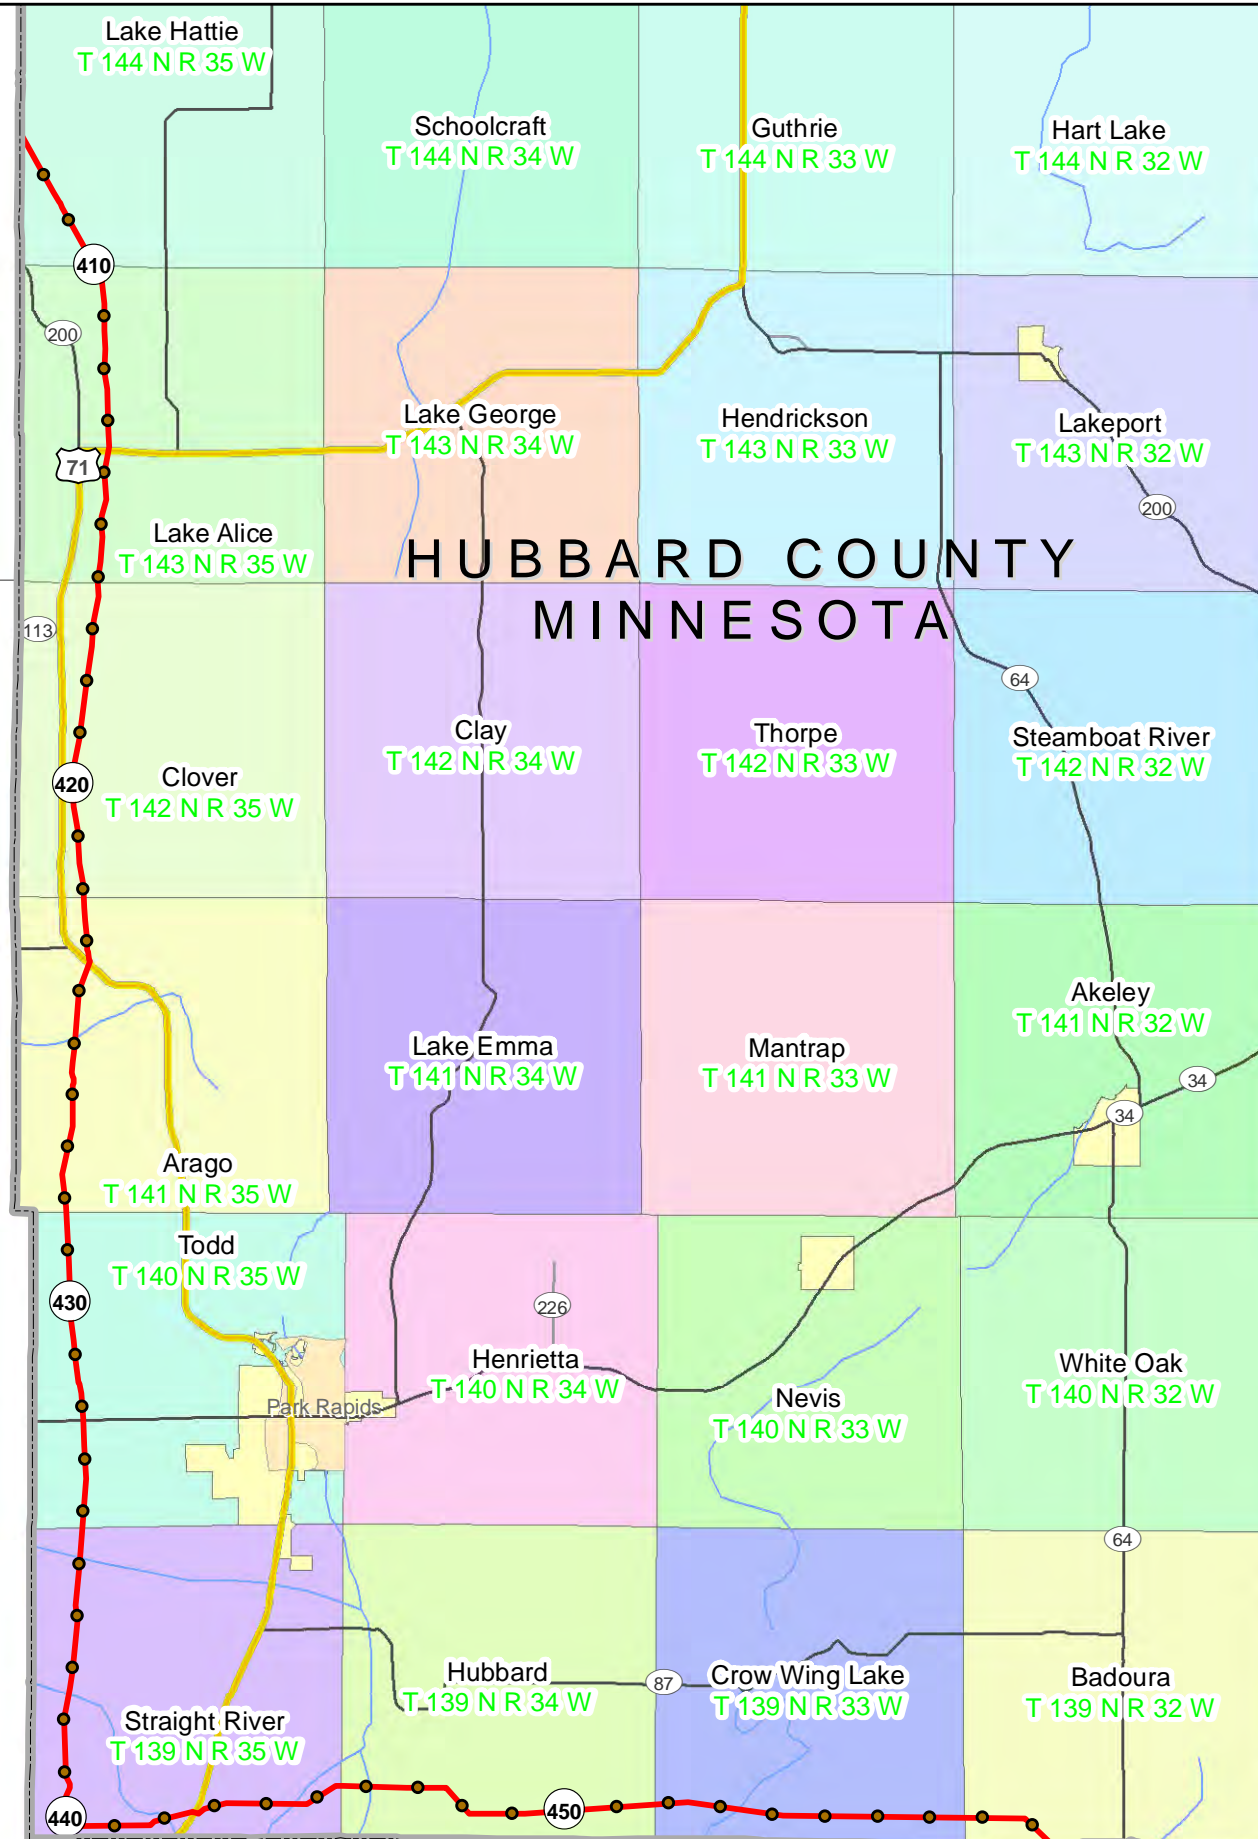

RED LAKE COUNTY
MINNESOTA

POLK COUNTY
MINNESOTA

Lake Pleasant
T 150 N R 44 W

Terrebonne
T 150 N R 43 W

Poplar River
T 150 N R 42 W

32

92

340

- Legend**
- Proposed Mile Post
 - Proposed Sandpiper Pipeline Route

SANDPIPER PIPELINE PROJECT
Red Lake County, Minnesota

MLB
Date: 10/14/2013

POLK COUNTY
MINNESOTA

BELTRAMI COUNTY
MINNESOTA

MAHNOMEN COUNTY
MINNESOTA

HUBBARD COUNTY
MINNESOTA

- Legend**
- Proposed Mile Post
 - Proposed Sandpiper Pipeline Route

SANDPIPER PIPELINE PROJECT
Clearwater County, Minnesota

MLB
Date: 10/14/2013

CLEARWATER COUNTY
MINNESOTA

BECKER COUNTY
MINNESOTA

WADENA COUNTY
MINNESOTA

CASS COUNTY
MINNESOTA

HUBBARD COUNTY
MINNESOTA

Legend

- Proposed Mile Post
- Proposed Sandpiper Pipeline Route

SANDPIPER PIPELINE PROJECT
Hubbard County, Minnesota

0 1 2 Miles

Legend