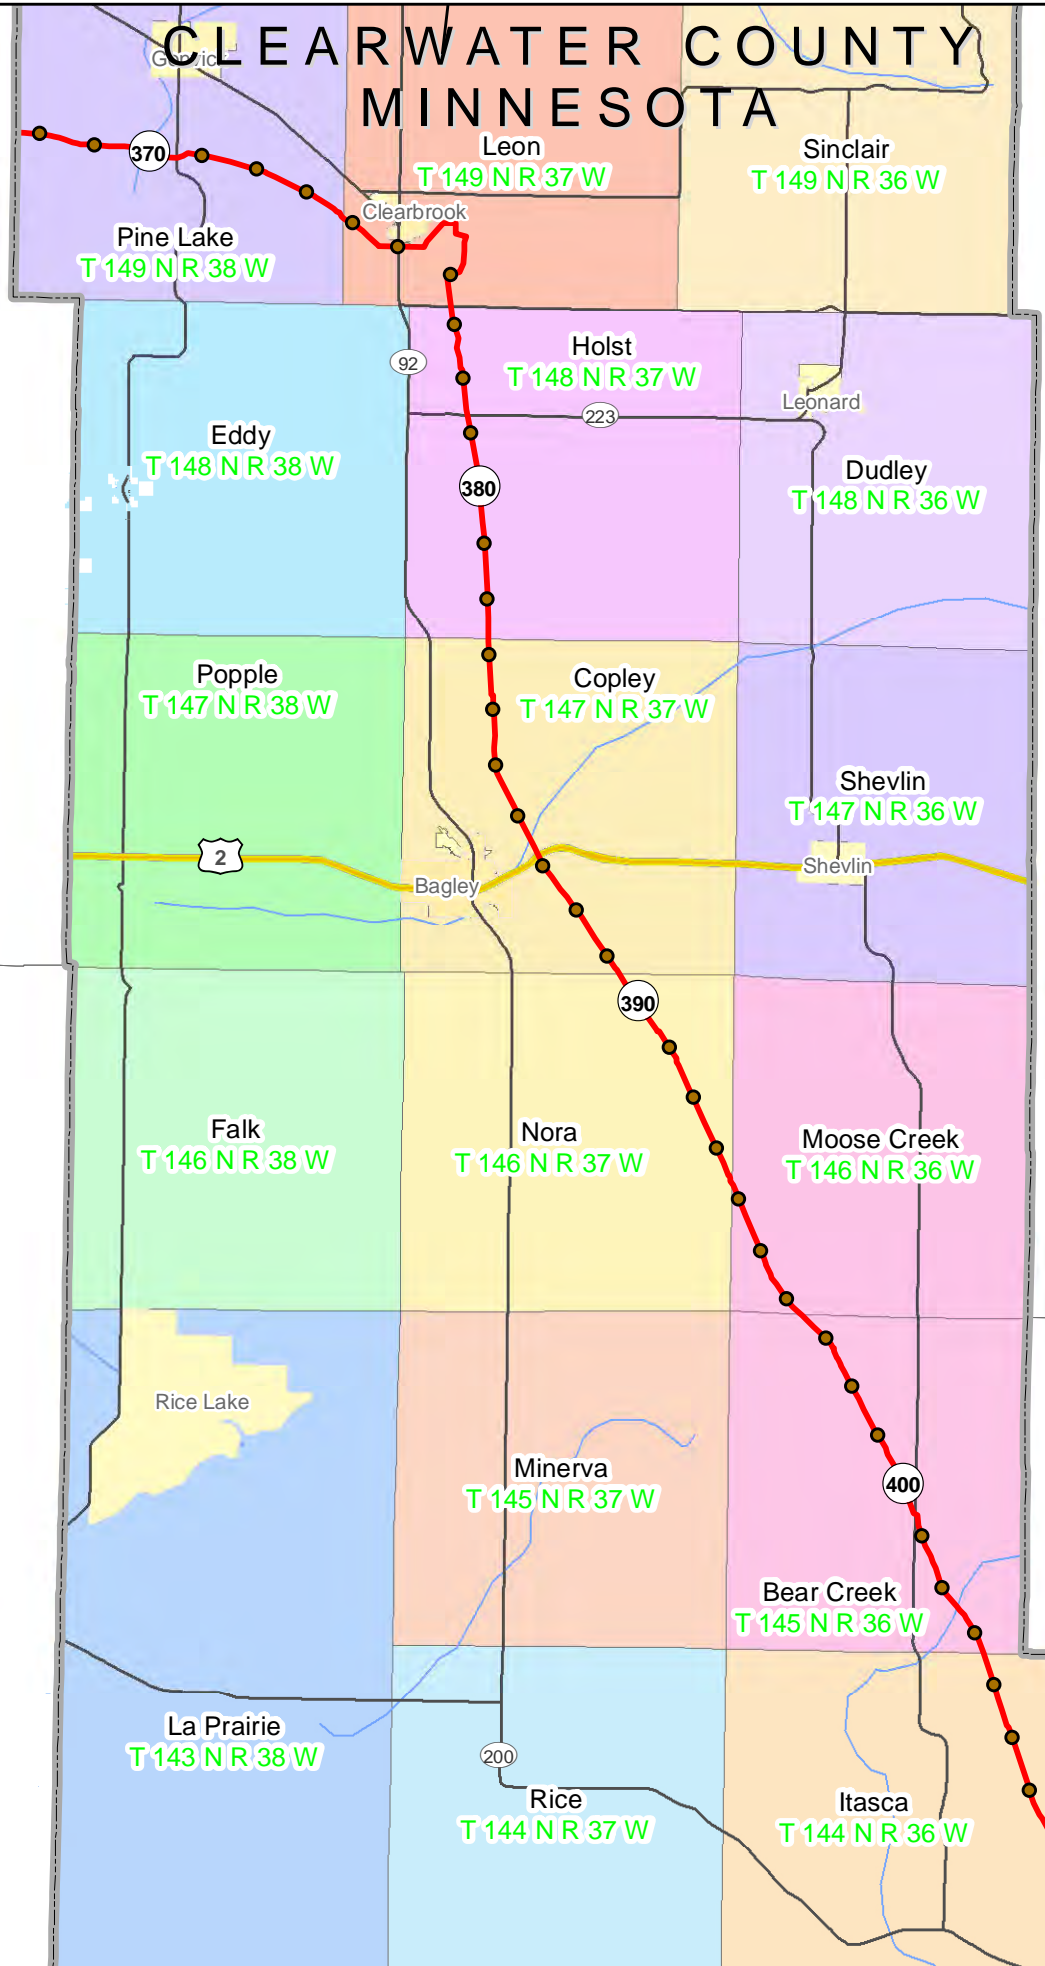

RED LAKE COUNTY
MINNESOTA

POLK COUNTY
MINNESOTA

Lake Pleasant
T 150 N R 44 W

Terrebonne
T 150 N R 43 W

Poplar River
T 150 N R 42 W

32

92

340

- Legend**
- Proposed Mile Post
 - Proposed Sandpiper Pipeline Route

SANDPIPER PIPELINE PROJECT
Red Lake County, Minnesota

MLB
Date: 10/14/2013

POLK COUNTY
MINNESOTA

BELTRAMI COUNTY
MINNESOTA

MAHNOMEN COUNTY
MINNESOTA

HUBBARD COUNTY
MINNESOTA

- Legend**
- Proposed Mile Post
 - Proposed Sandpiper Pipeline Route

SANDPIPER PIPELINE PROJECT
Clearwater County, Minnesota

MLB
Date: 10/14/2013

CLEARWATER COUNTY
MINNESOTA

BECKER COUNTY
MINNESOTA

WADENA COUNTY
MINNESOTA

CASS COUNTY
MINNESOTA

HUBBARD COUNTY
MINNESOTA

Legend

- Proposed Mile Post
- Proposed Sandpiper Pipeline Route

SANDPIPER PIPELINE PROJECT
Hubbard County, Minnesota

0 1 2 Miles

Legend