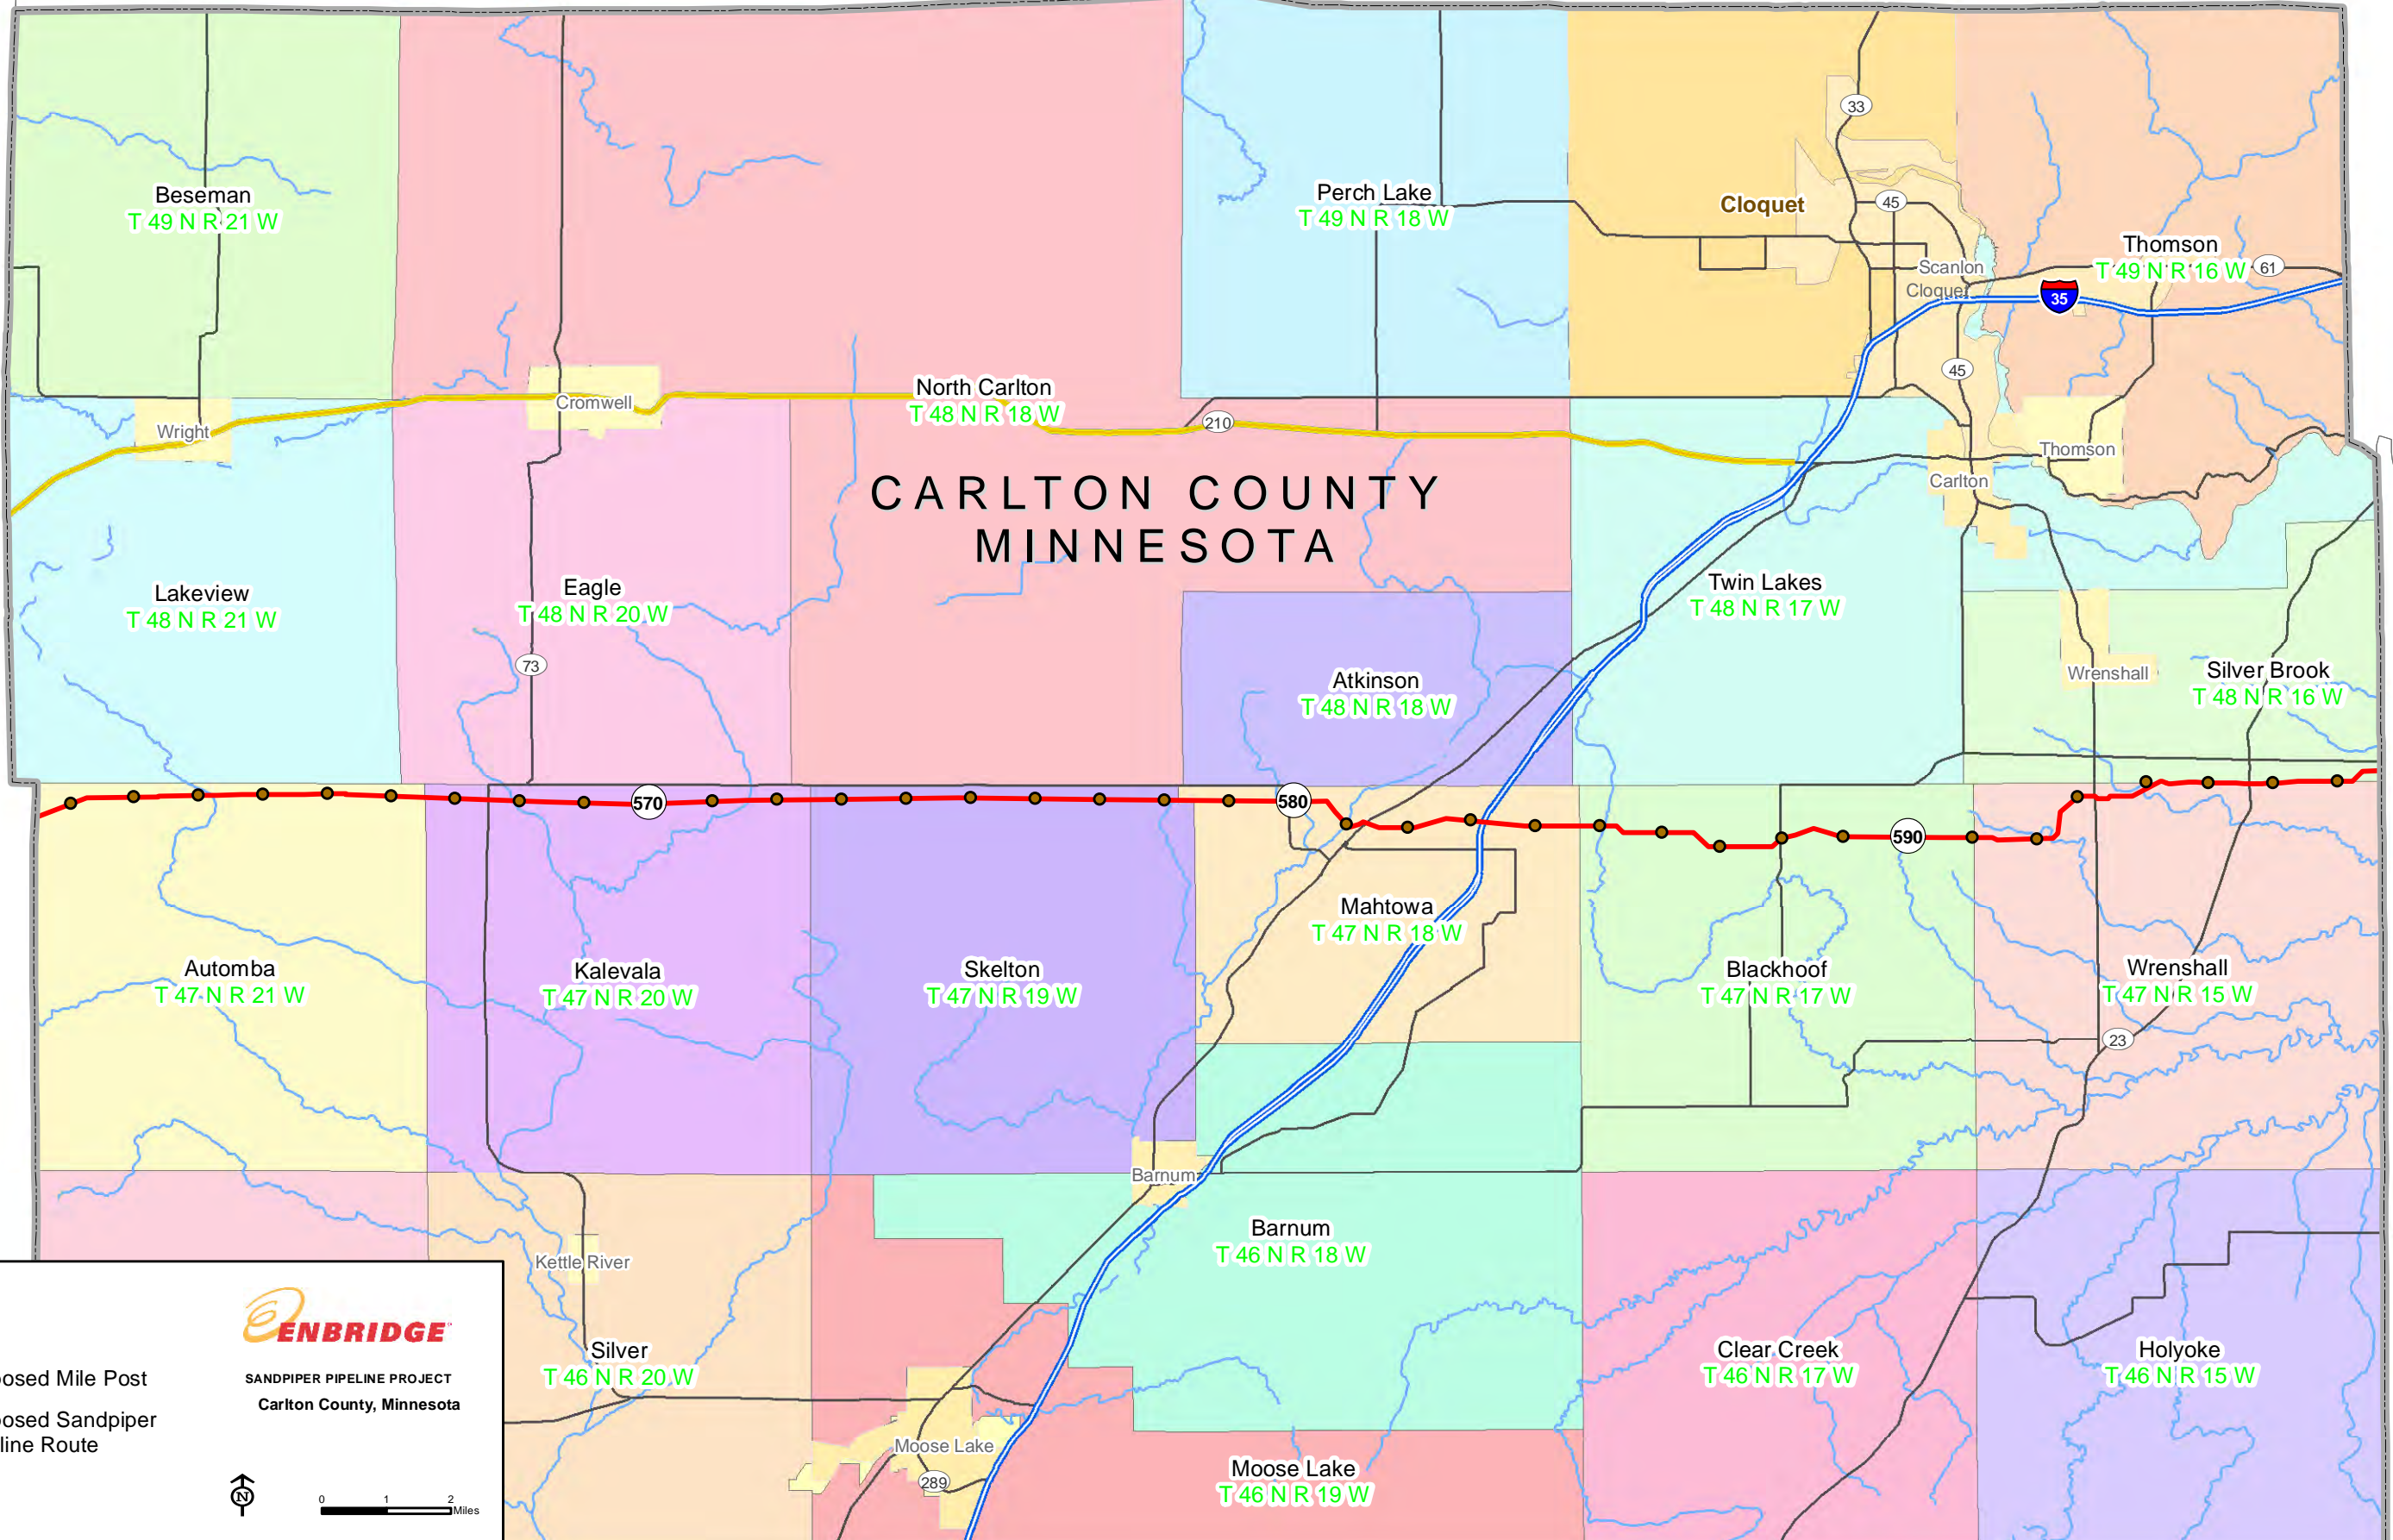

- Legend**
- Proposed Mile Post
 - Proposed Sandpiper Pipeline Route

SANDPIPER PIPELINE PROJECT
Red Lake County, Minnesota

MLB
Date: 10/14/2013

POLK COUNTY
MINNESOTA

BELTRAMI COUNTY
MINNESOTA

MAHNOMEN COUNTY
MINNESOTA

Timothy
T 138 N R 28 W

CR 38

480

Legend

- Proposed Mile Post
- Proposed Sandpiper Pipeline Route

SANDPIPER PIPELINE PROJECT
Crow Wing County, Minnesota

0 0.1 0.2 Miles

MLB
Date: 10/14/2013

CASS COUNTY
MINNESOTA

ST. LOUIS COUNTY
MINNESOTA

AITKIN COUNTY MINNESOTA

CARLTON COUNTY
MINNESOTA

CROW WING COUNTY
MINNESOTA

- Legend**
- Proposed Mile Post
 - Proposed Sandpiper Pipeline Route

SANDPIPER PIPELINE PROJECT
Aitkin County, Minnesota

0 1 2 Miles

ST. LOUIS COUNTY
MINNESOTA

CARLTON COUNTY
MINNESOTA

AITKIN COUNTY
MINNESOTA

DOUGLAS COUNTY
WISCONSIN

- Legend**
- Proposed Mile Post
 - Proposed Sandpiper Pipeline Route