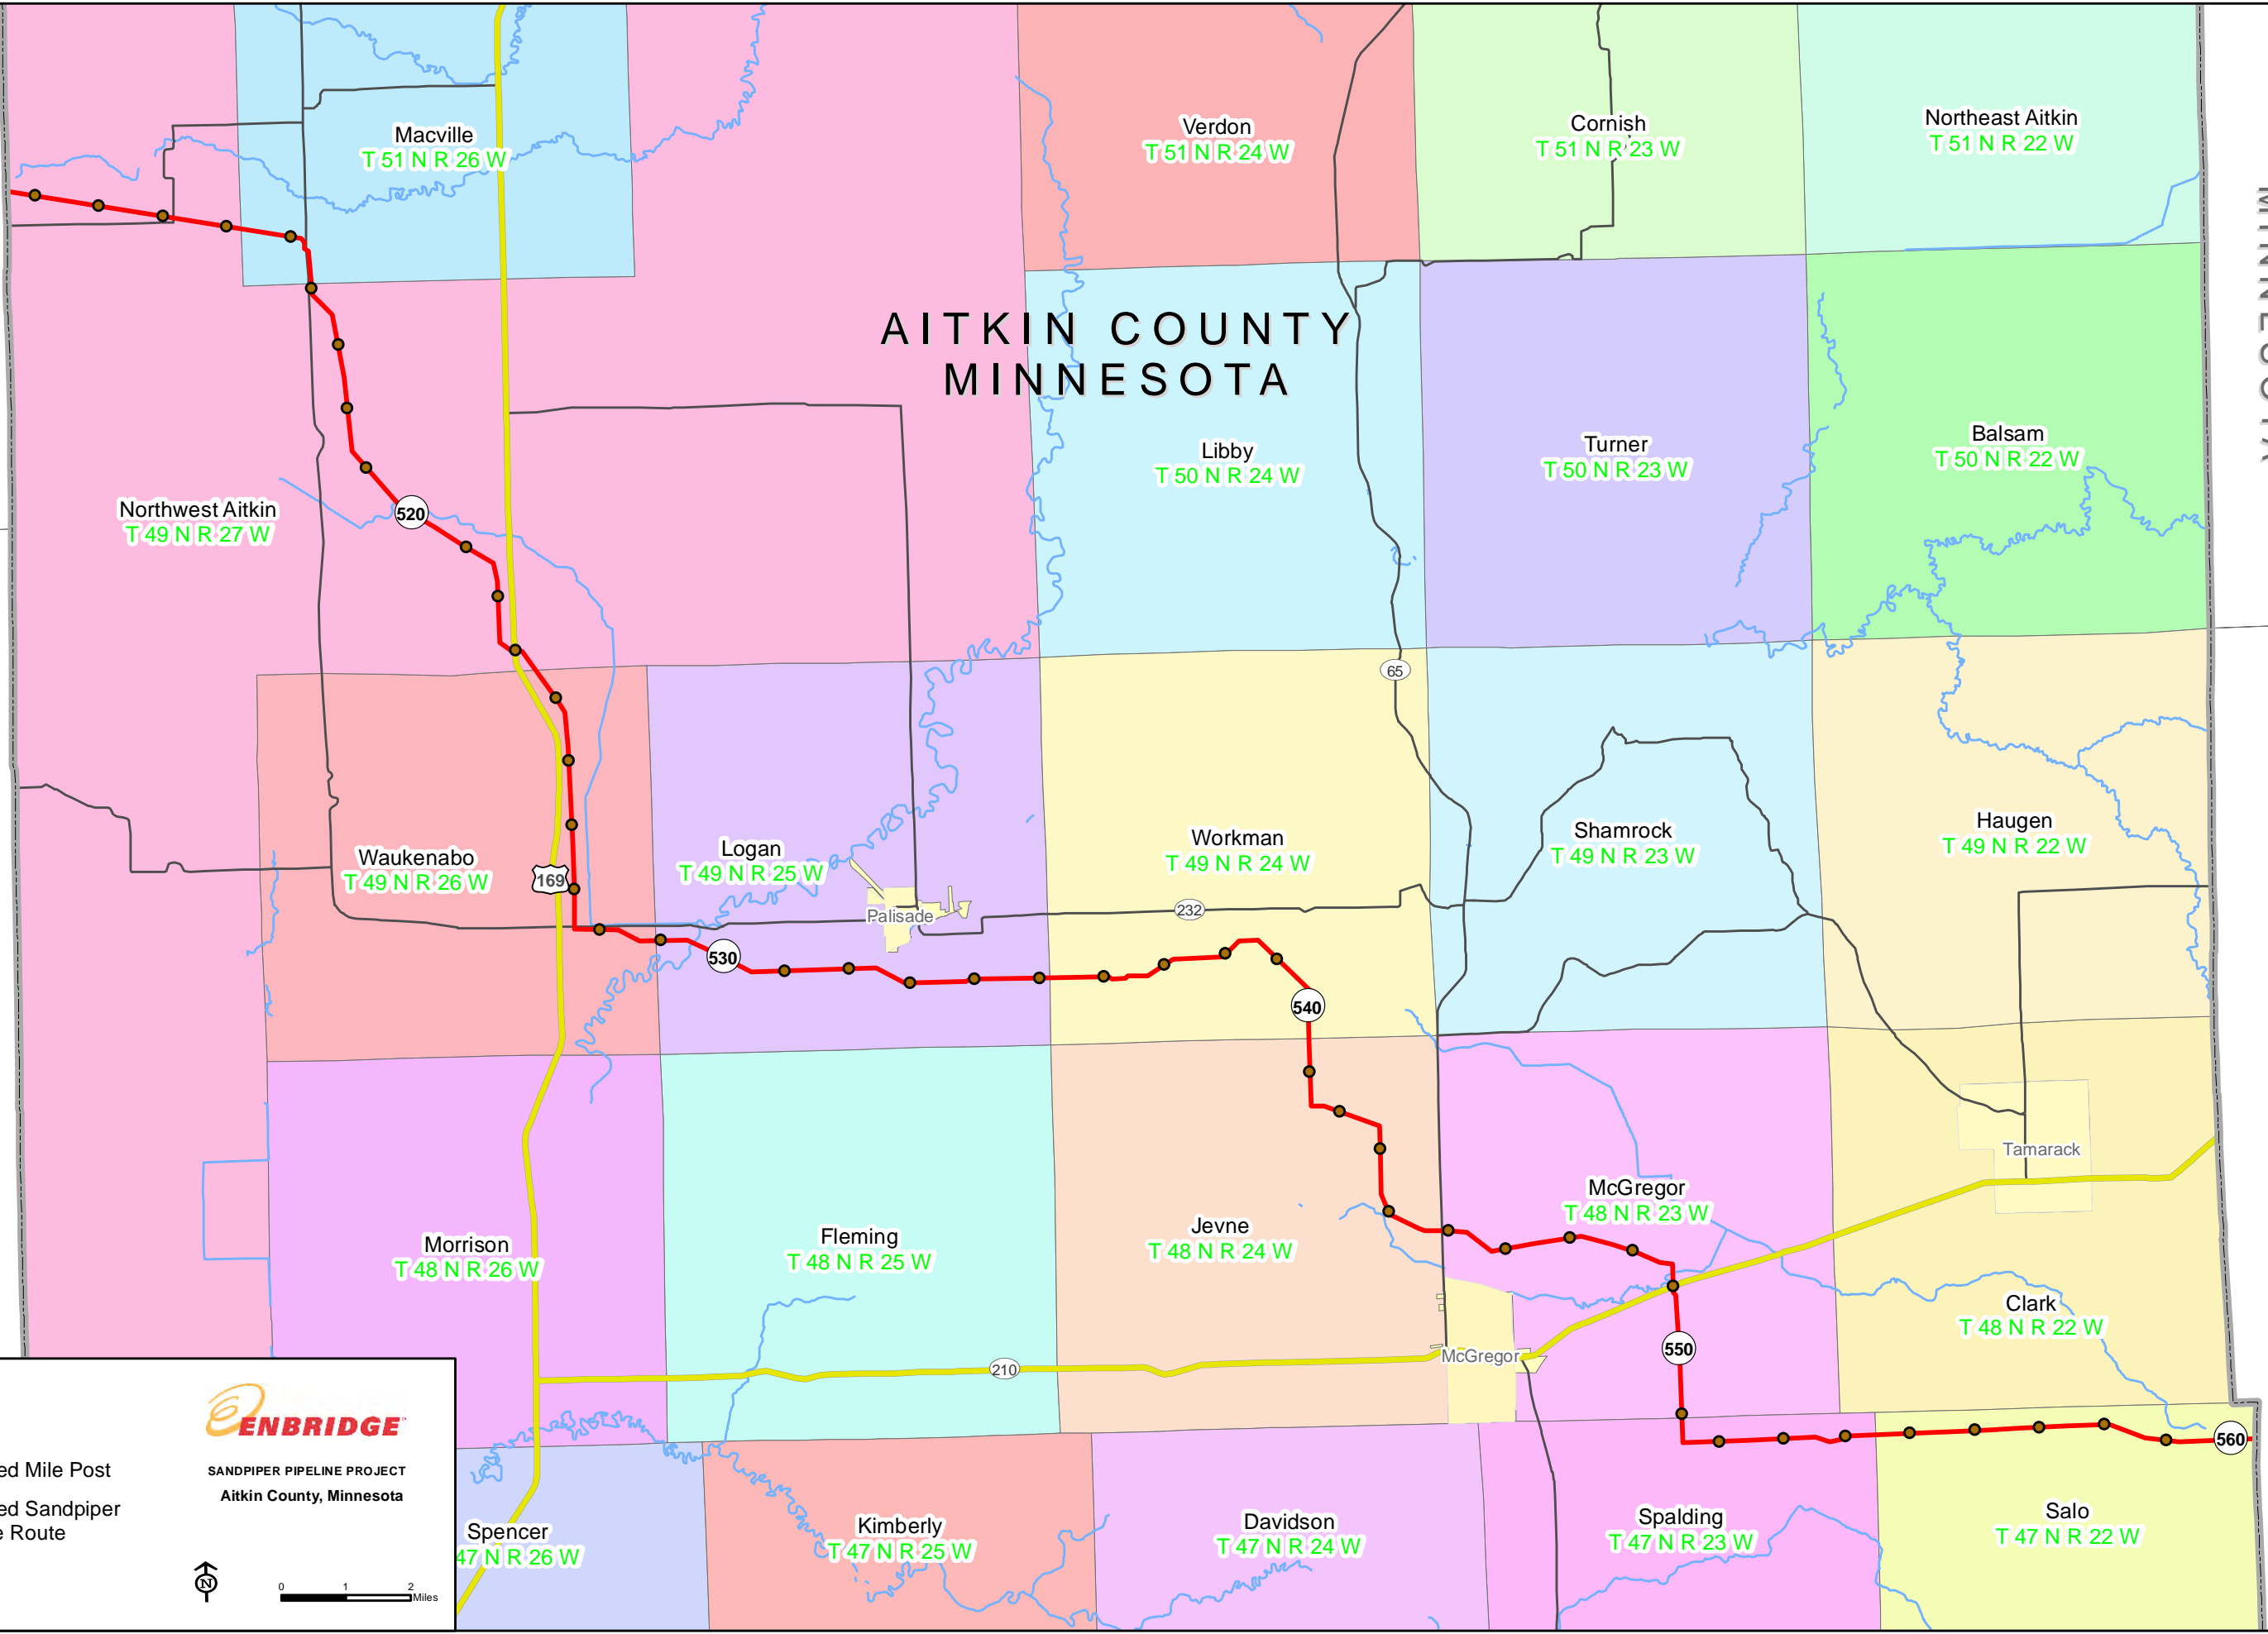

- Legend**
- Proposed Mile Post
 - Proposed Sandpiper Pipeline Route

SANDPIPER PIPELINE PROJECT
Red Lake County, Minnesota

MLB
Date: 10/14/2013

POLK COUNTY
MINNESOTA

BELTRAMI COUNTY
MINNESOTA

MAHNOMEN COUNTY
MINNESOTA

- Proposed Mile Post
- Proposed Sandpiper Pipeline Route

ENBRIDGE

SANDPIPER PIPELINE PROJECT
Cass County, Minnesota

MLB
Date: 10/14/2013

0 1 2 Miles

CROW WING COUNTY MINNESOTA

CASS COUNTY
MINNESOTA

Gail Lake
T 138 N R 29 W

Timothy
T 138 N R 28 W

CR 38

480

Legend

- Proposed Mile Post
- Proposed Sandpiper Pipeline Route

SANDPIPER PIPELINE PROJECT
Crow Wing County, Minnesota

0 0.1 0.2 Miles

MLB
Date: 10/14/2013

CASS COUNTY
MINNESOTA

ST. LOUIS COUNTY
MINNESOTA

AITKIN COUNTY MINNESOTA

CARLTON COUNTY
MINNESOTA

CROW WING COUNTY
MINNESOTA

- Legend**
- Proposed Mile Post
 - Proposed Sandpiper Pipeline Route

SANDPIPER PIPELINE PROJECT
Aitkin County, Minnesota