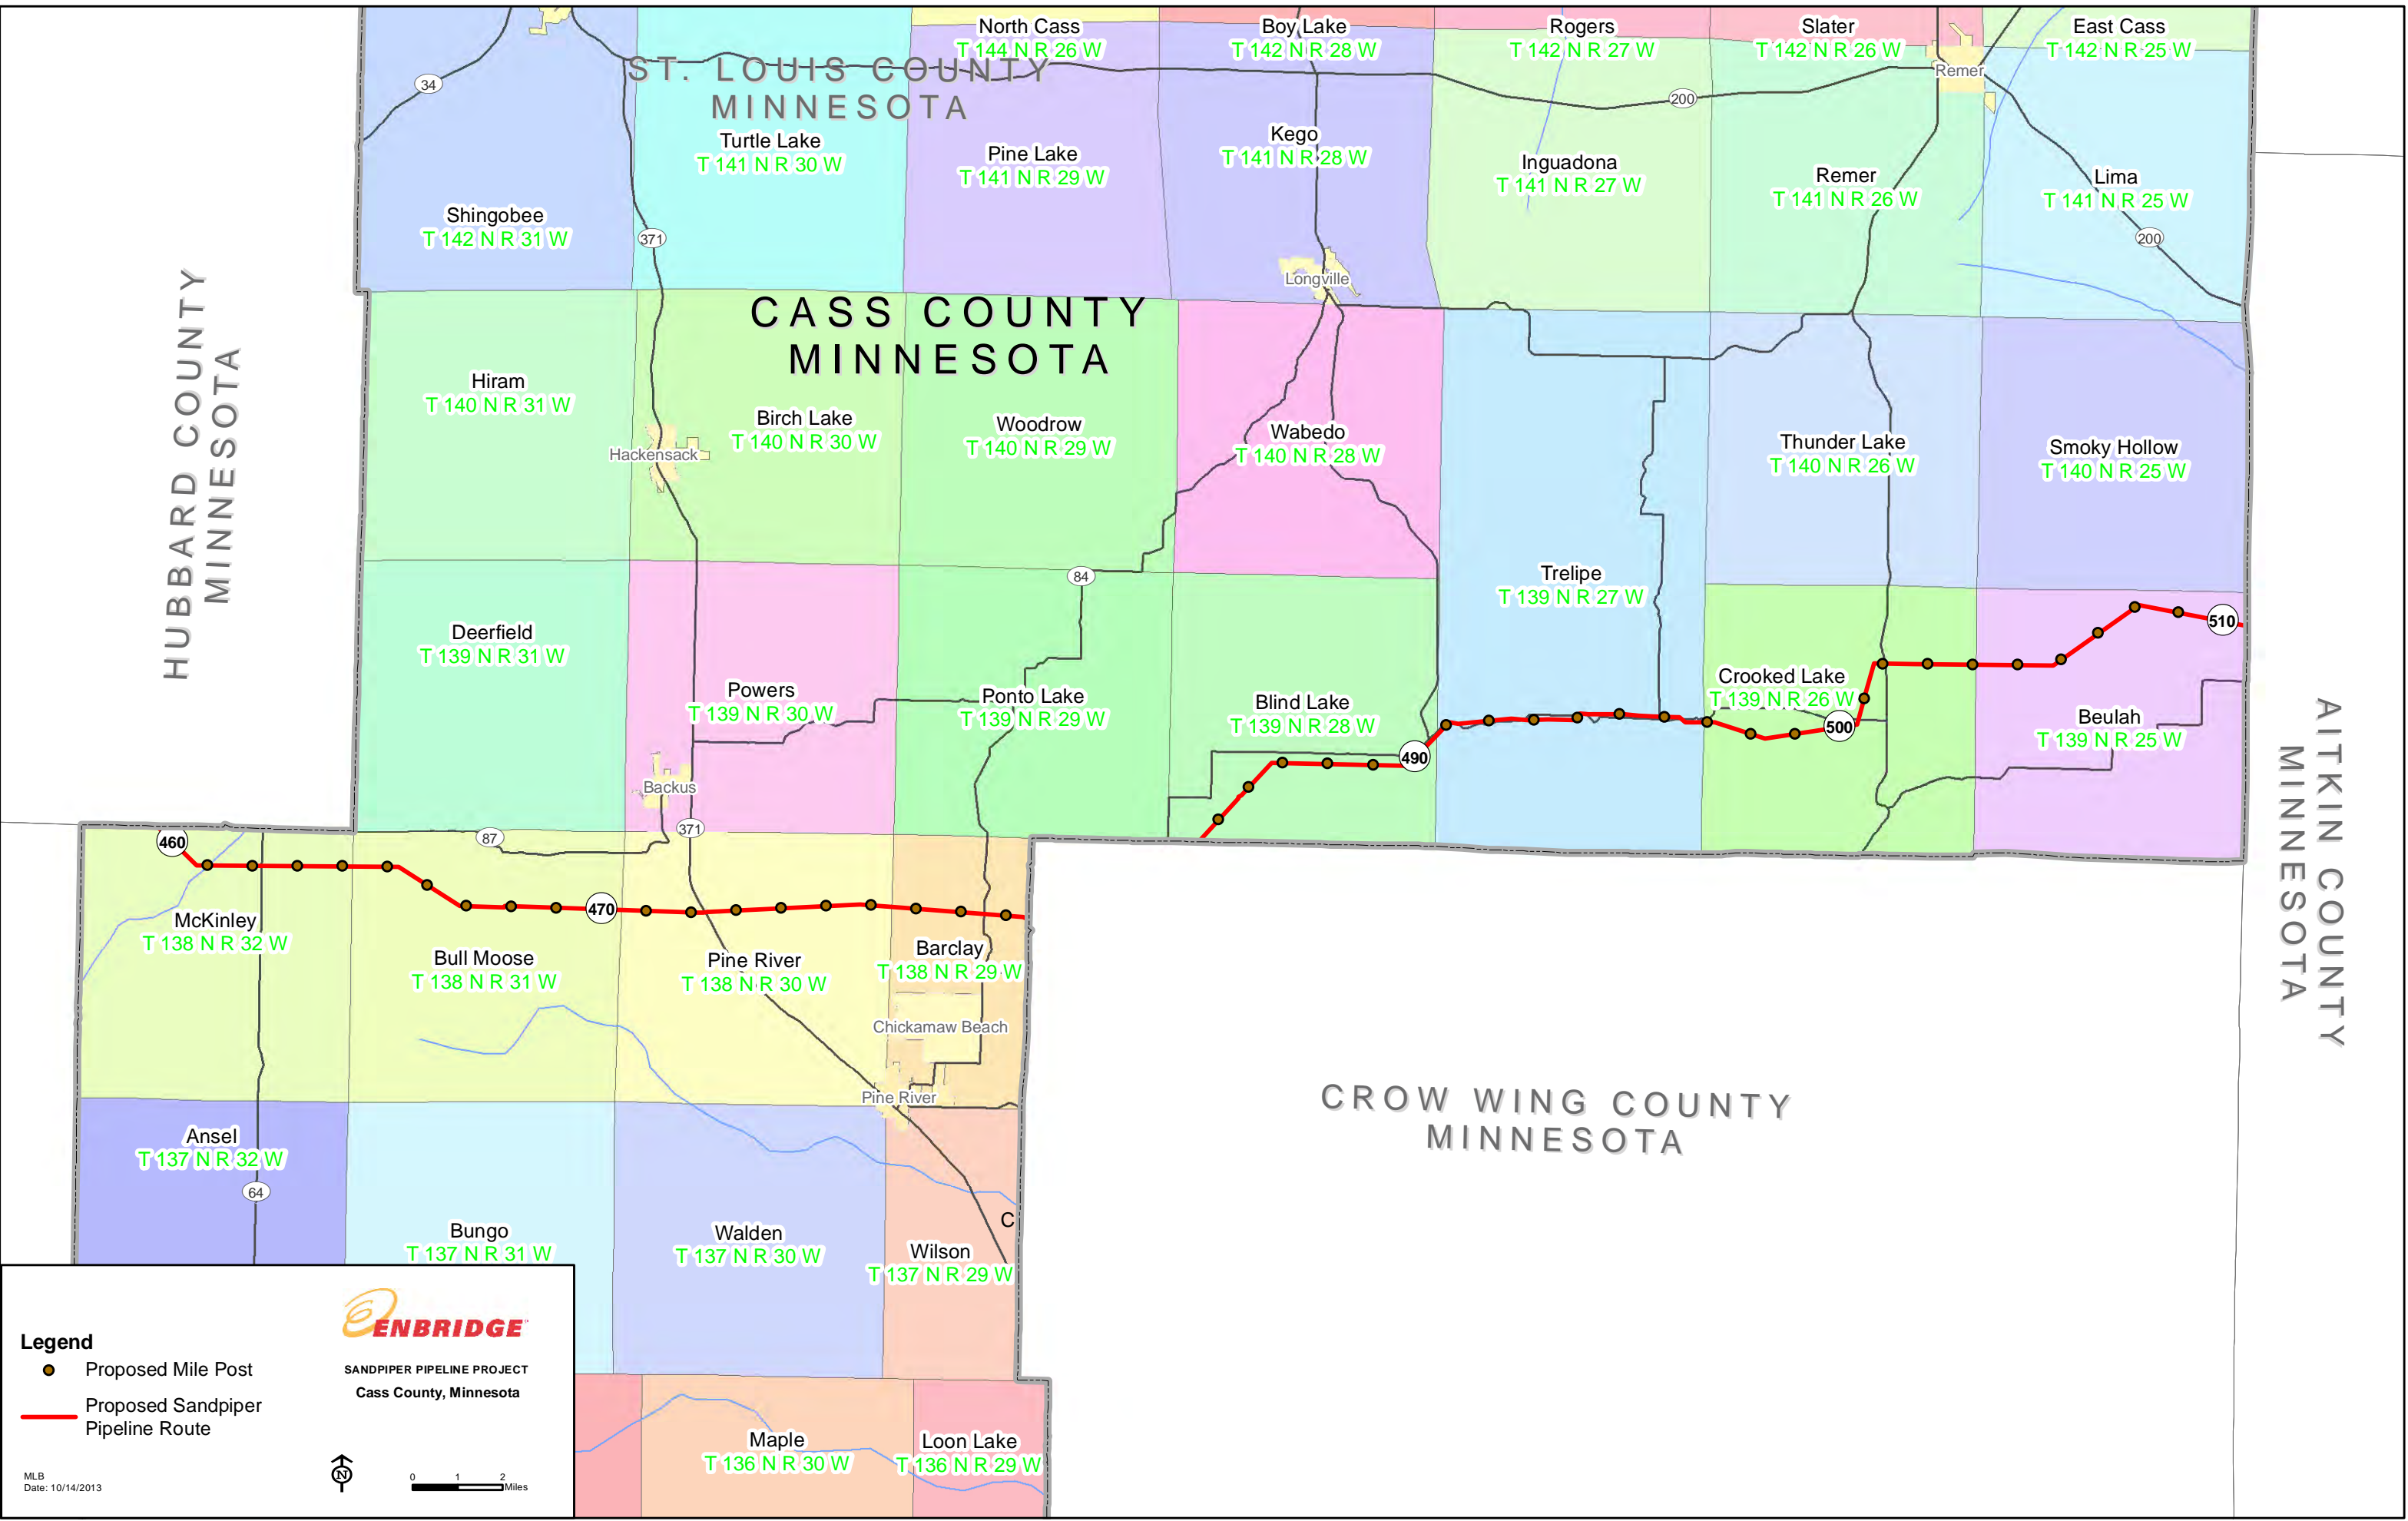

- Legend**
- Proposed Mile Post
 - Proposed Sandpiper Pipeline Route

SANDPIPER PIPELINE PROJECT
Red Lake County, Minnesota

MLB
Date: 10/14/2013

POLK COUNTY
MINNESOTA

BELTRAMI COUNTY
MINNESOTA

MAHNOMEN COUNTY
MINNESOTA

HUBBARD COUNTY
MINNESOTA

- Legend**
- Proposed Mile Post
 - Proposed Sandpiper Pipeline Route

SANDPIPER PIPELINE PROJECT
Clearwater County, Minnesota

MLB
Date: 10/14/2013

CLEARWATER COUNTY
MINNESOTA

BECKER COUNTY
MINNESOTA

WADENA COUNTY
MINNESOTA

CASS COUNTY
MINNESOTA

HUBBARD COUNTY
MINNESOTA

Legend

- Proposed Mile Post
- Proposed Sandpiper Pipeline Route

SANDPIPER PIPELINE PROJECT
Hubbard County, Minnesota

0 1 2 Miles

Legend

- Proposed Mile Post
- Proposed Sandpiper Pipeline Route

ENBRIDGE

SANDPIPER PIPELINE PROJECT
Cass County, Minnesota

MLB
Date: 10/14/2013

0 1 2 Miles

CROW WING COUNTY MINNESOTA

CASS COUNTY
MINNESOTA

Gail Lake
T 138 N R 29 W