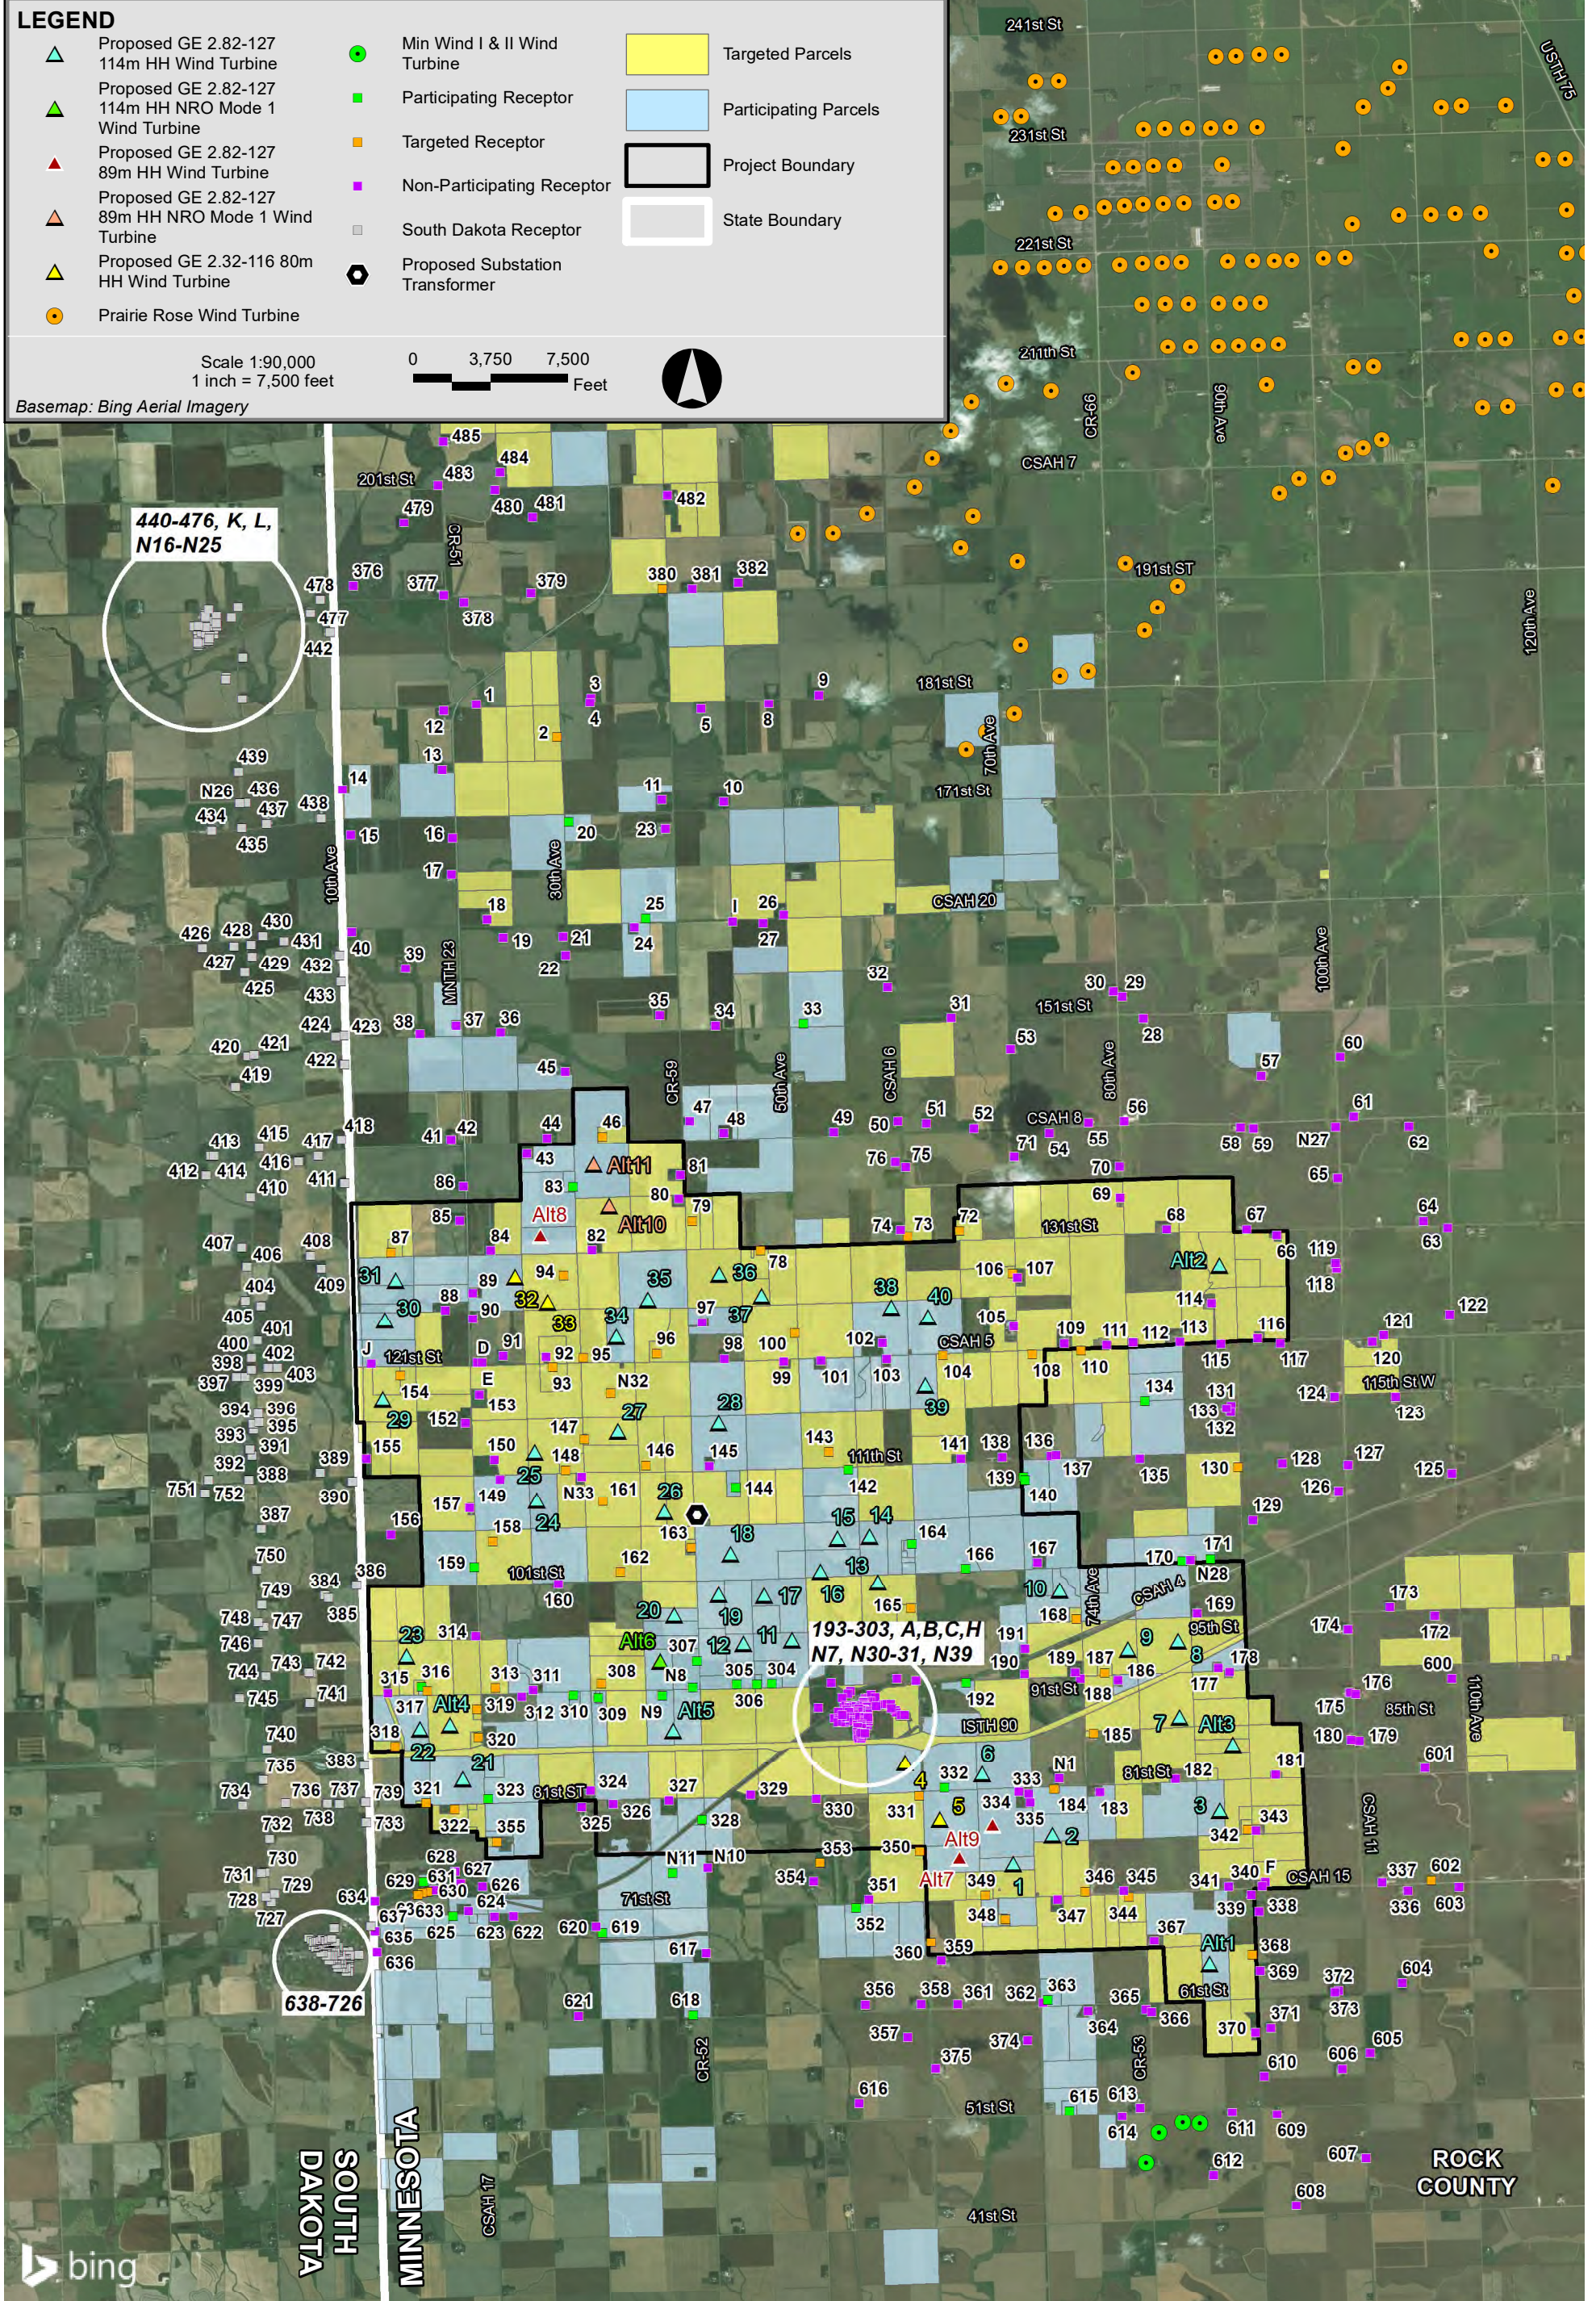

Figure 3-1. Project Study Area

Walleye Wind Project Rock County, Minnesota

Walleye Wind Project Rock County, Minnesota

Walleye Wind Project Rock County, Minnesota