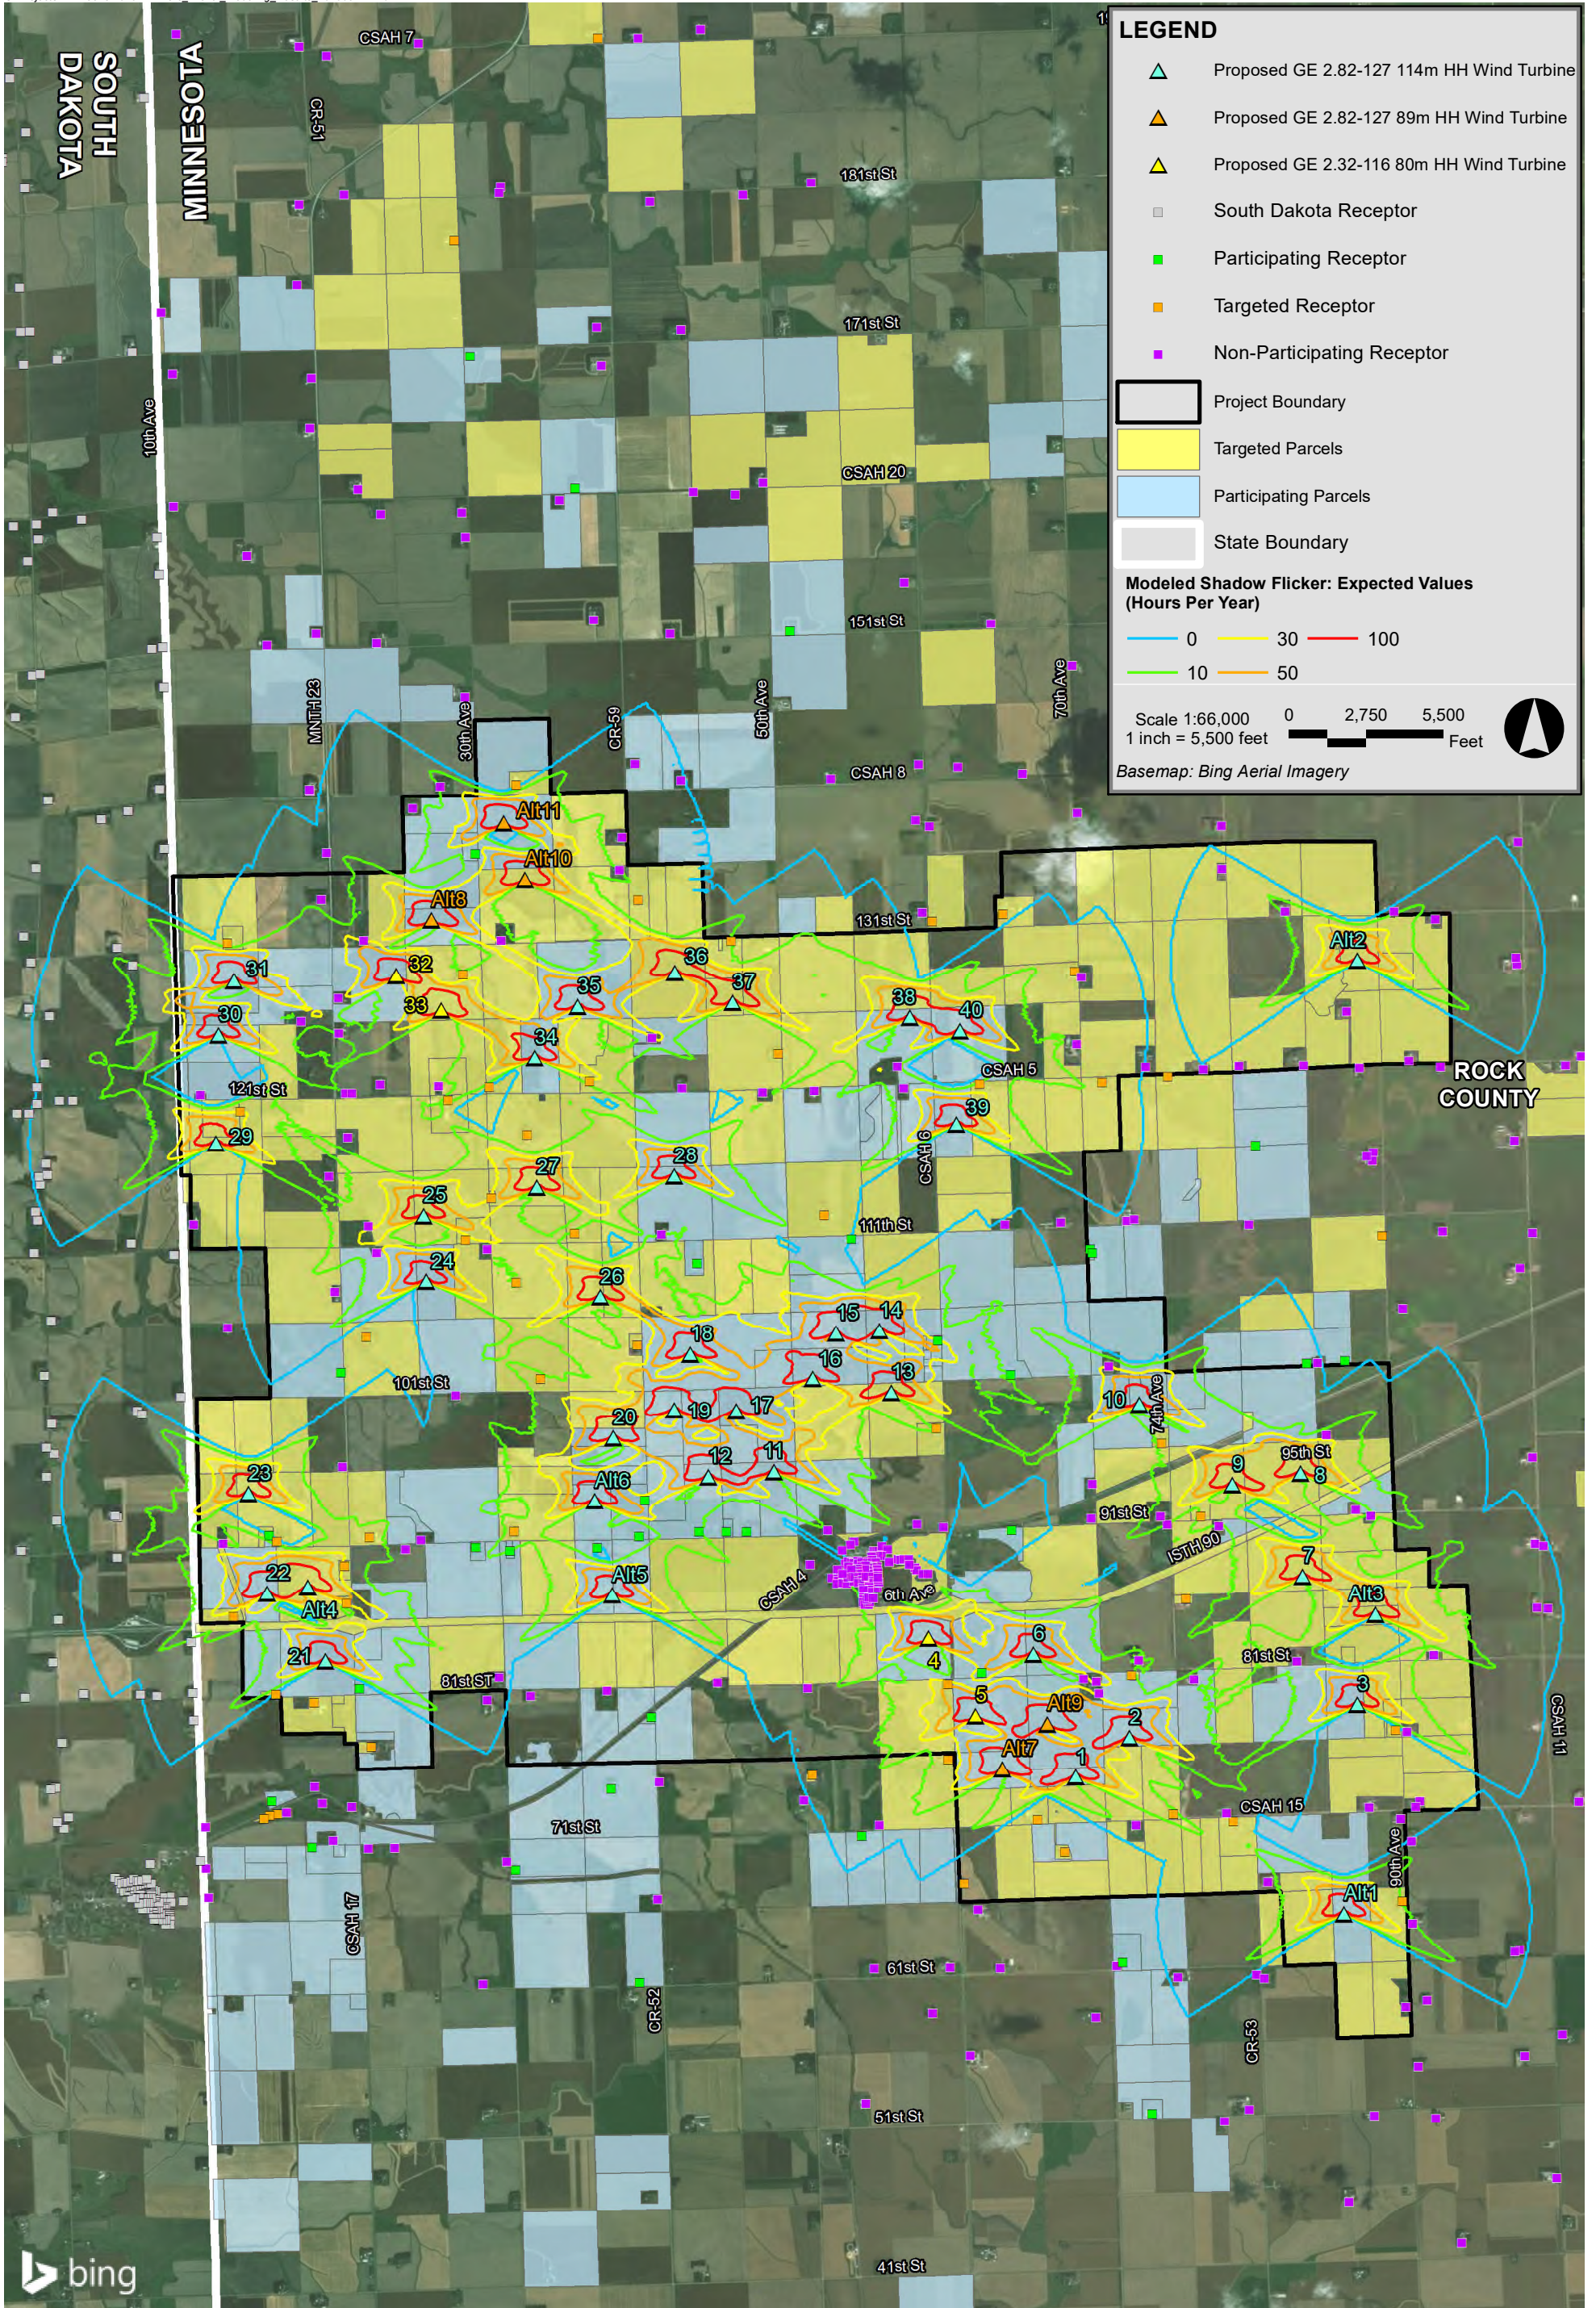

Figure 3-1. Project Study Area

Walleye Wind Project Rock County, Minnesota

Walleye Wind Project Rock County, Minnesota

Walleye Wind Project Rock County, Minnesota