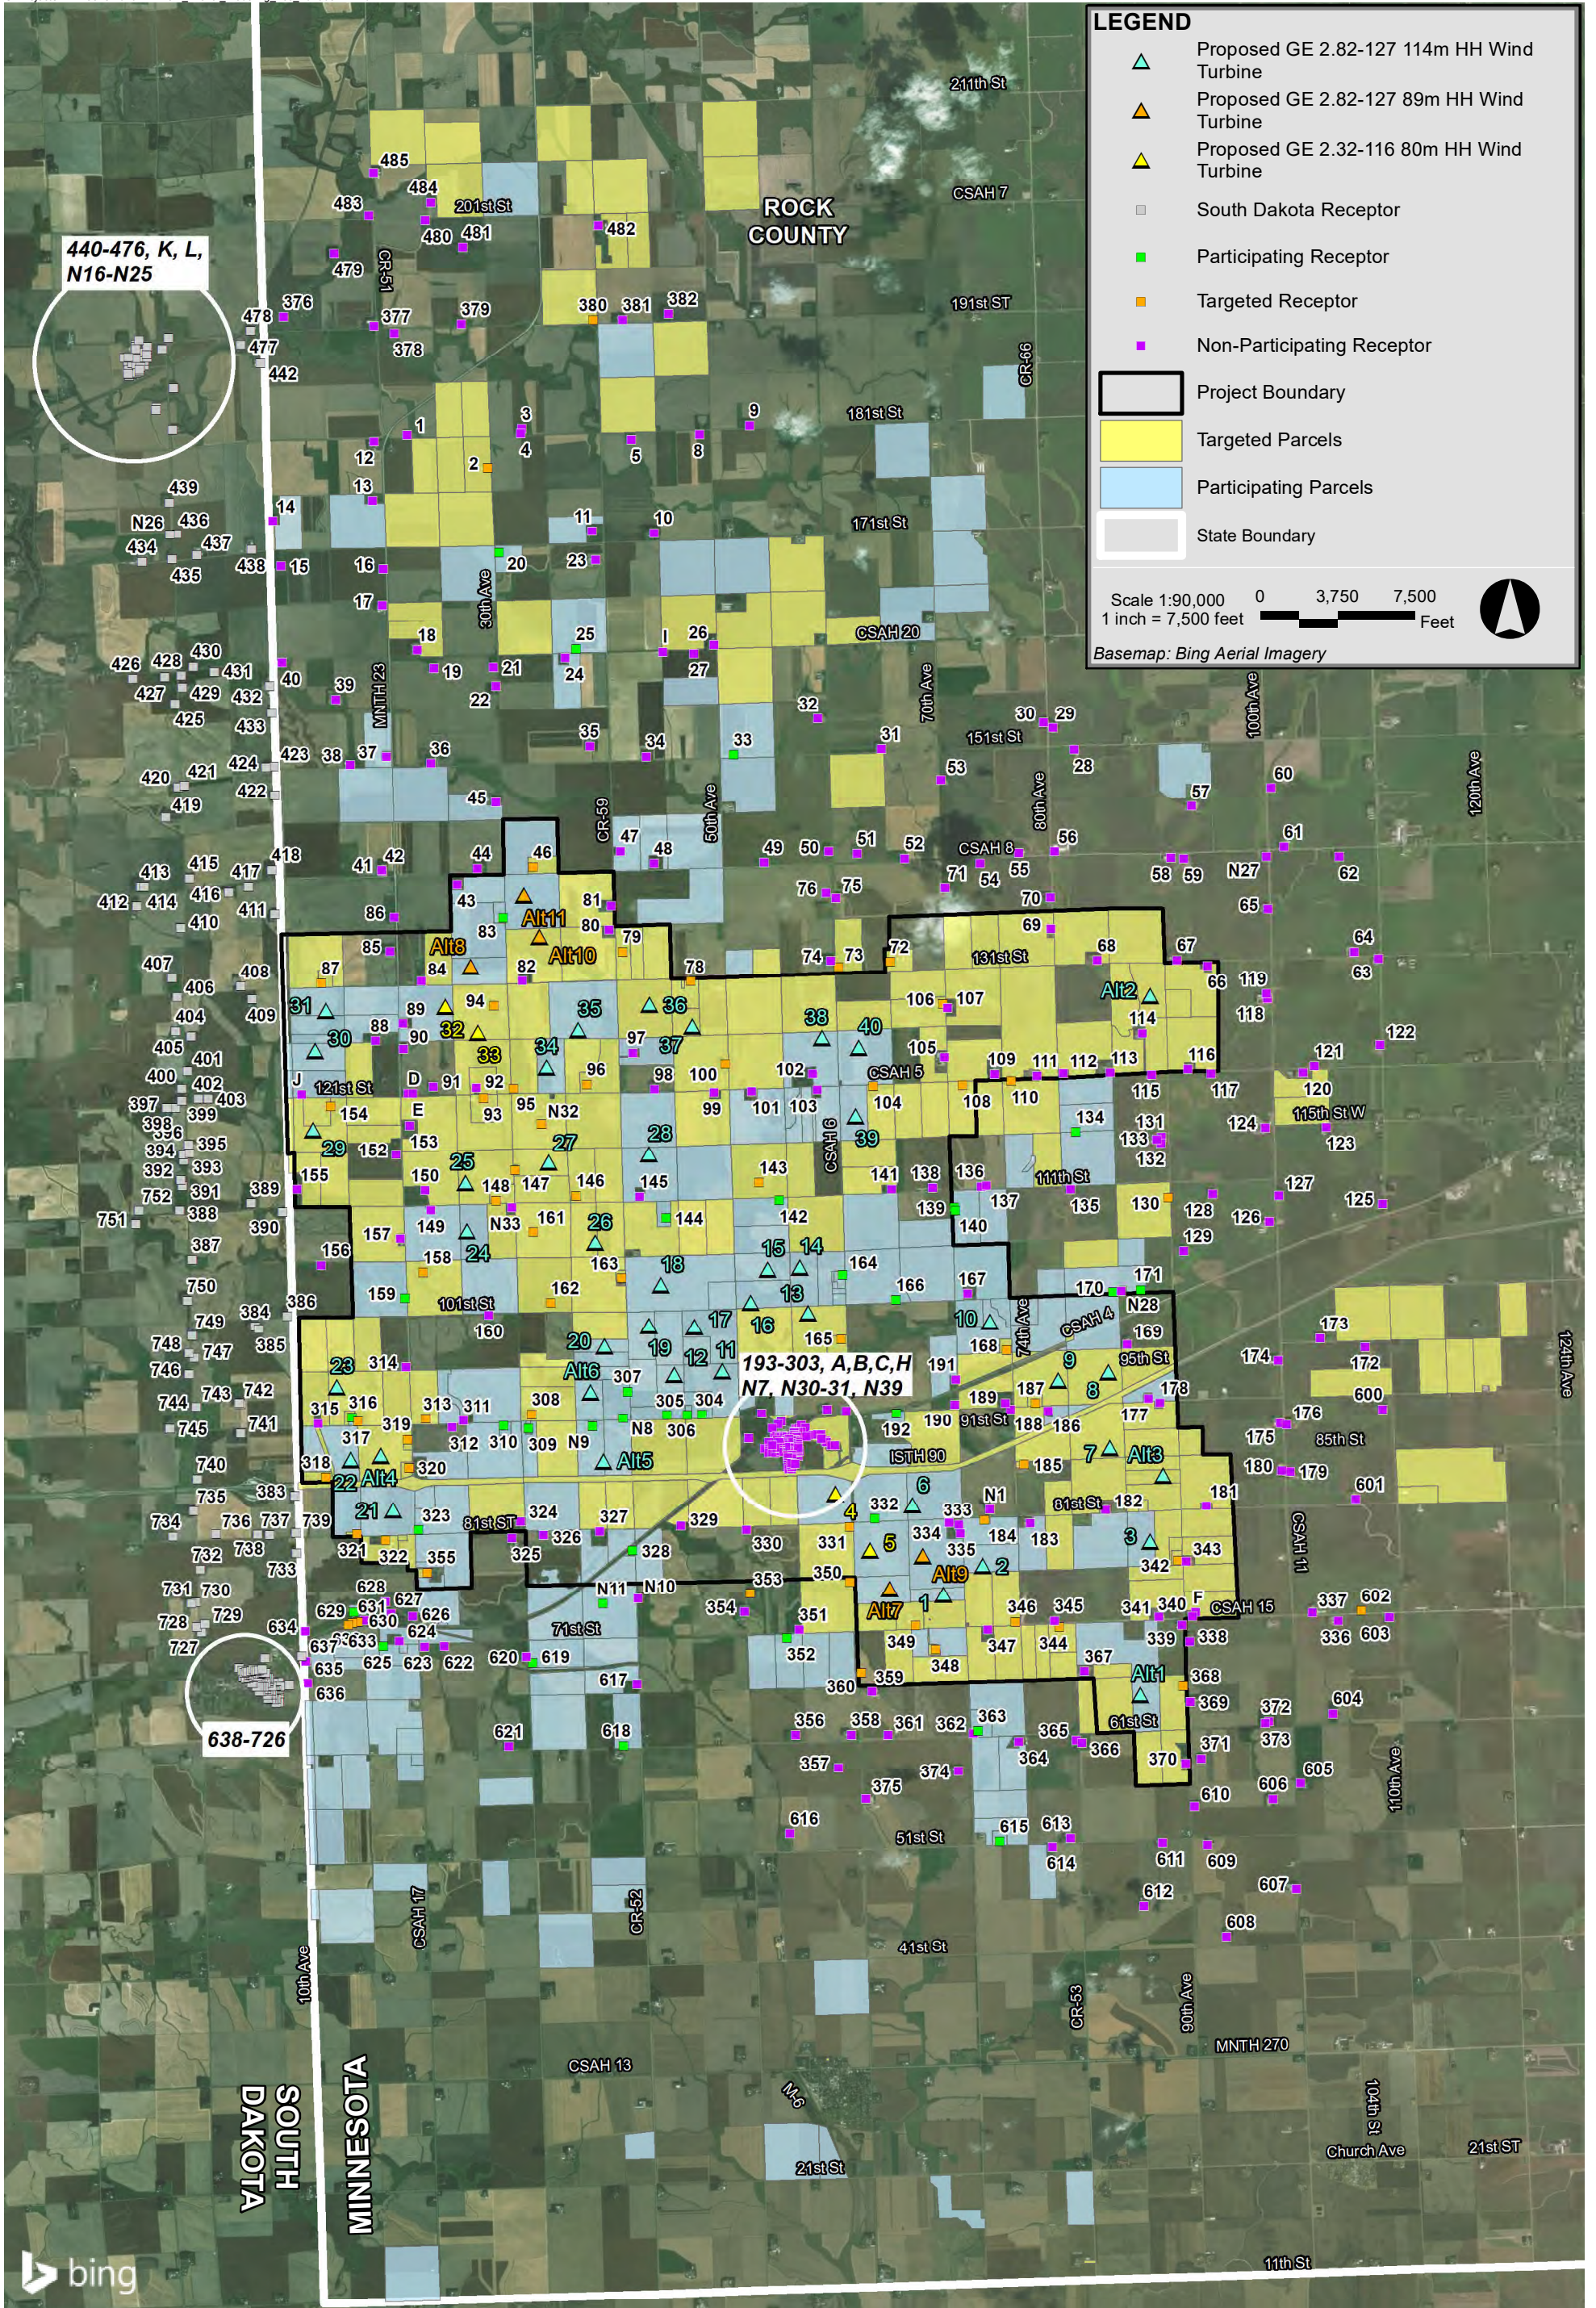

Figure 3-1. Project Study Area

Walleye Wind Project Rock County, Minnesota

Walleye Wind Project Rock County, Minnesota

Walleye Wind Project Rock County, Minnesota