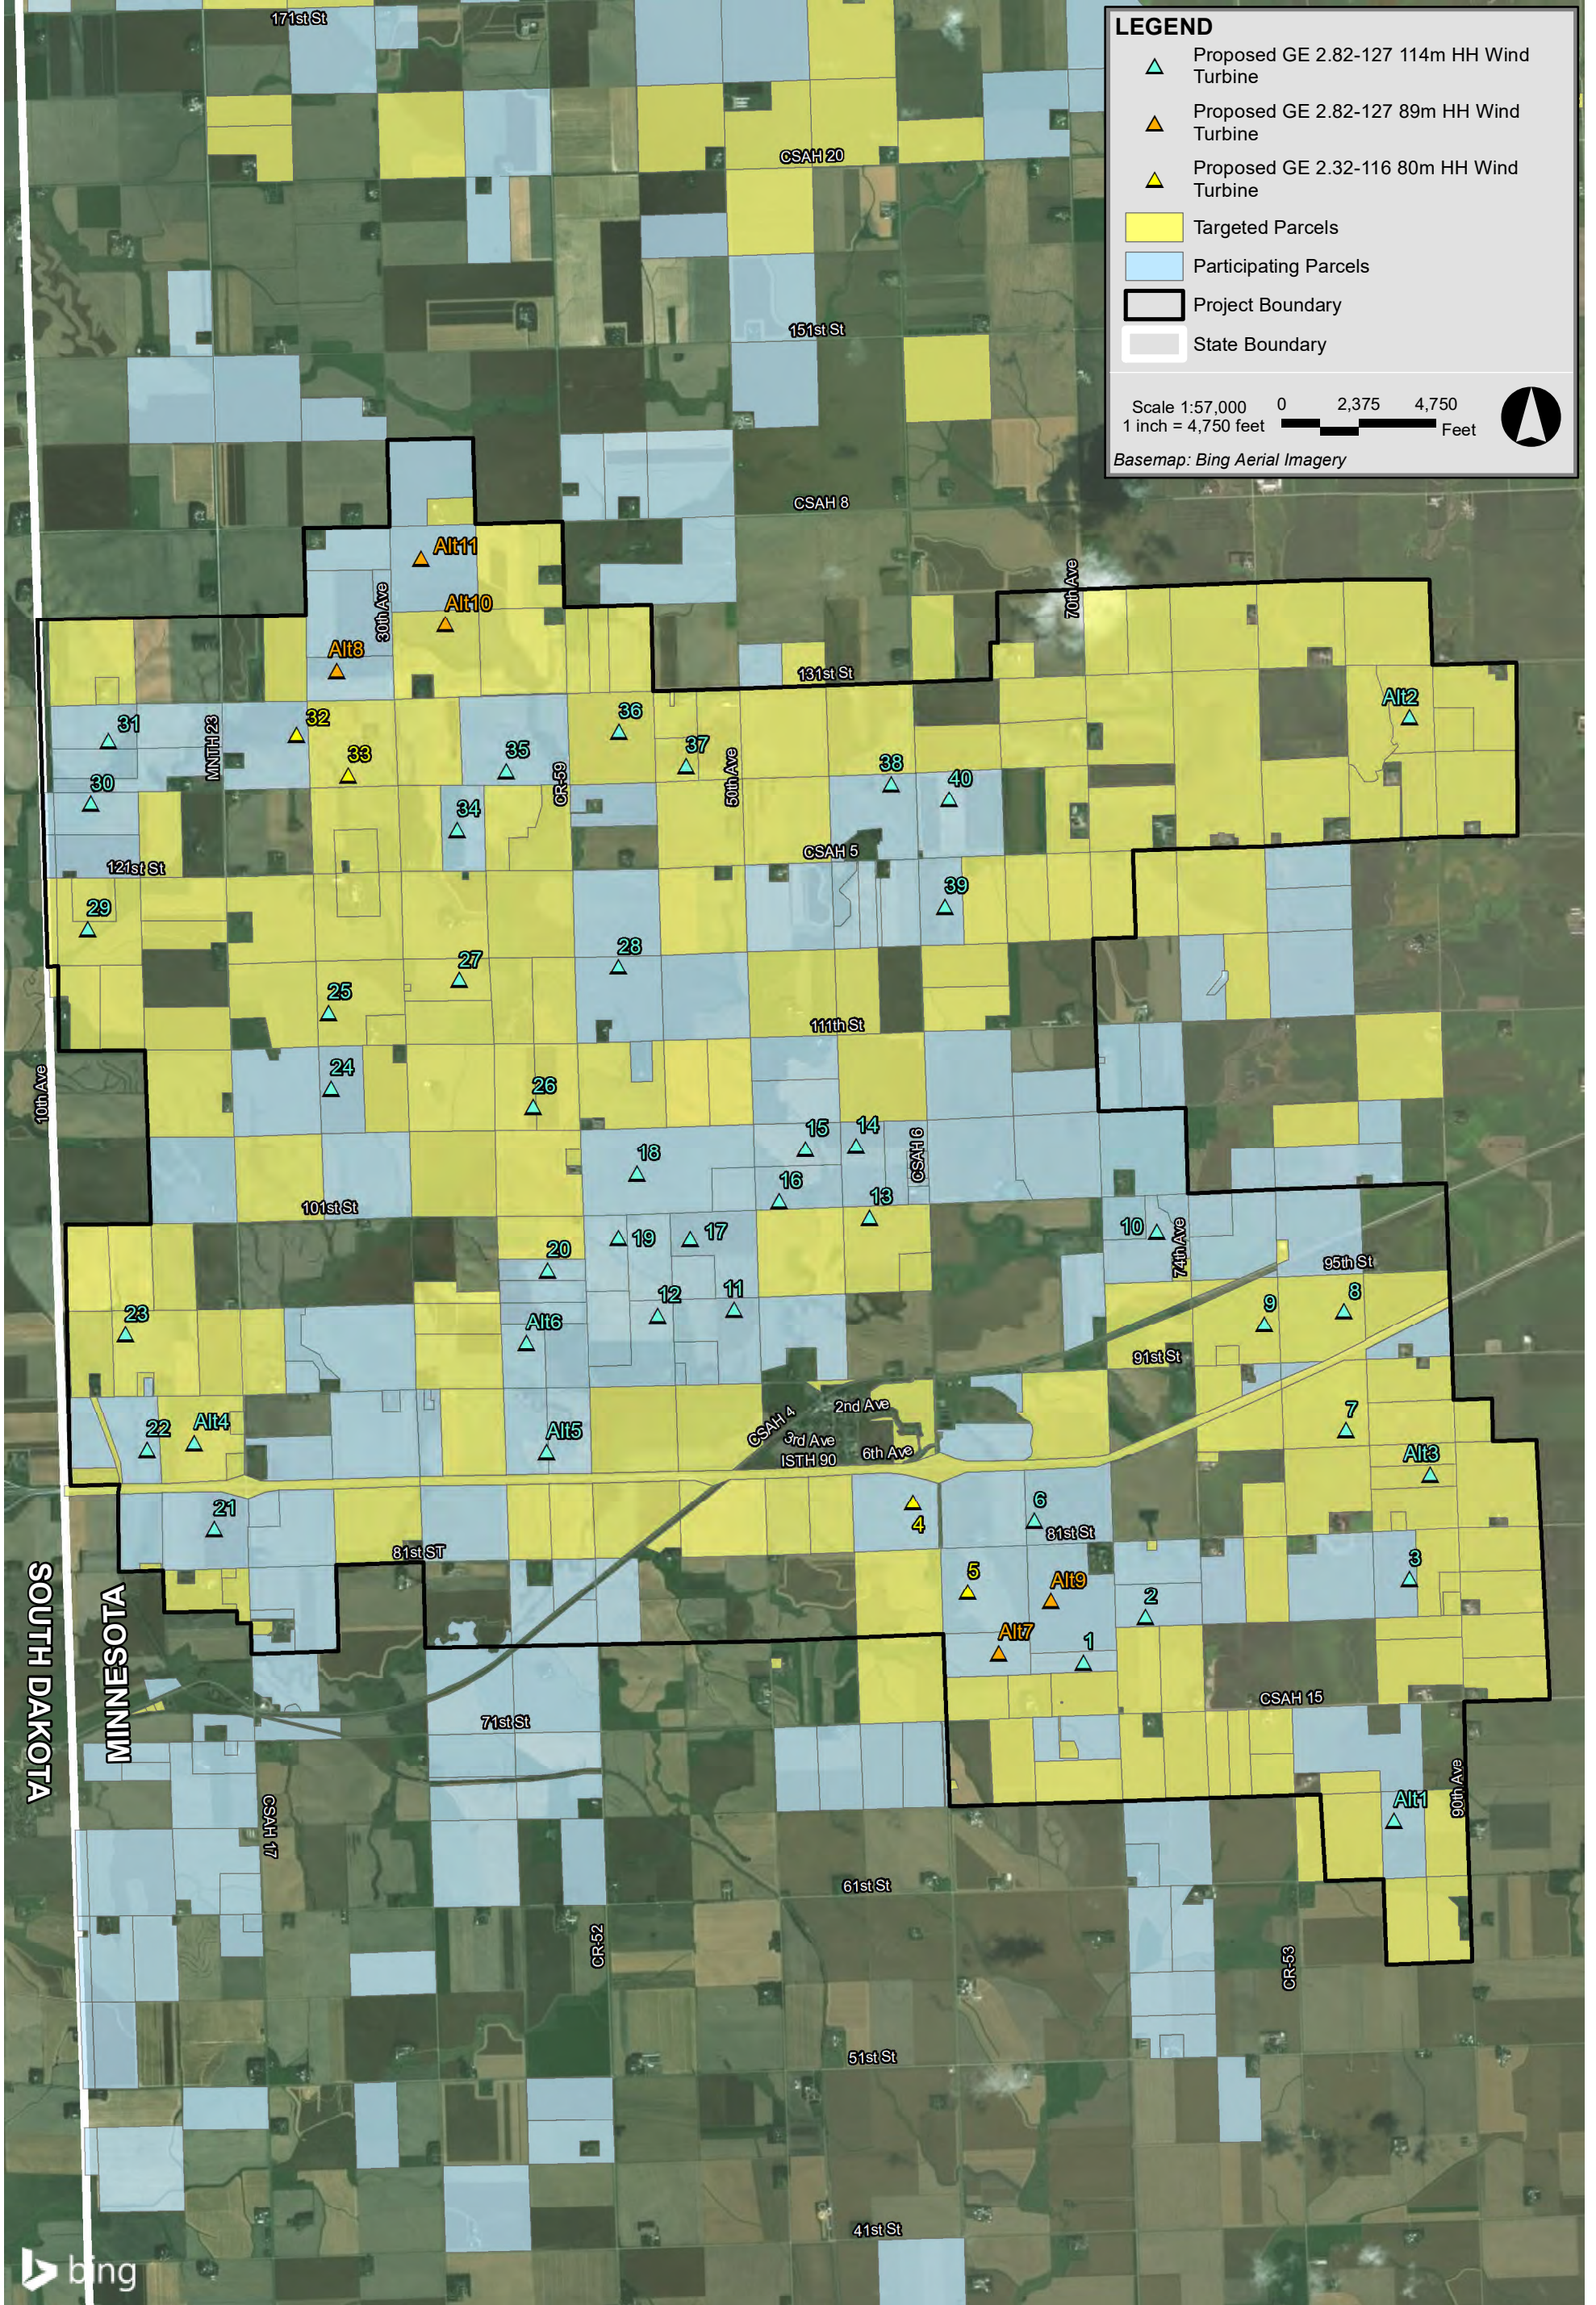

Figure 3-1. Project Study Area

Walleye Wind Project Rock County, Minnesota

Walleye Wind Project Rock County, Minnesota

Walleye Wind Project Rock County, Minnesota