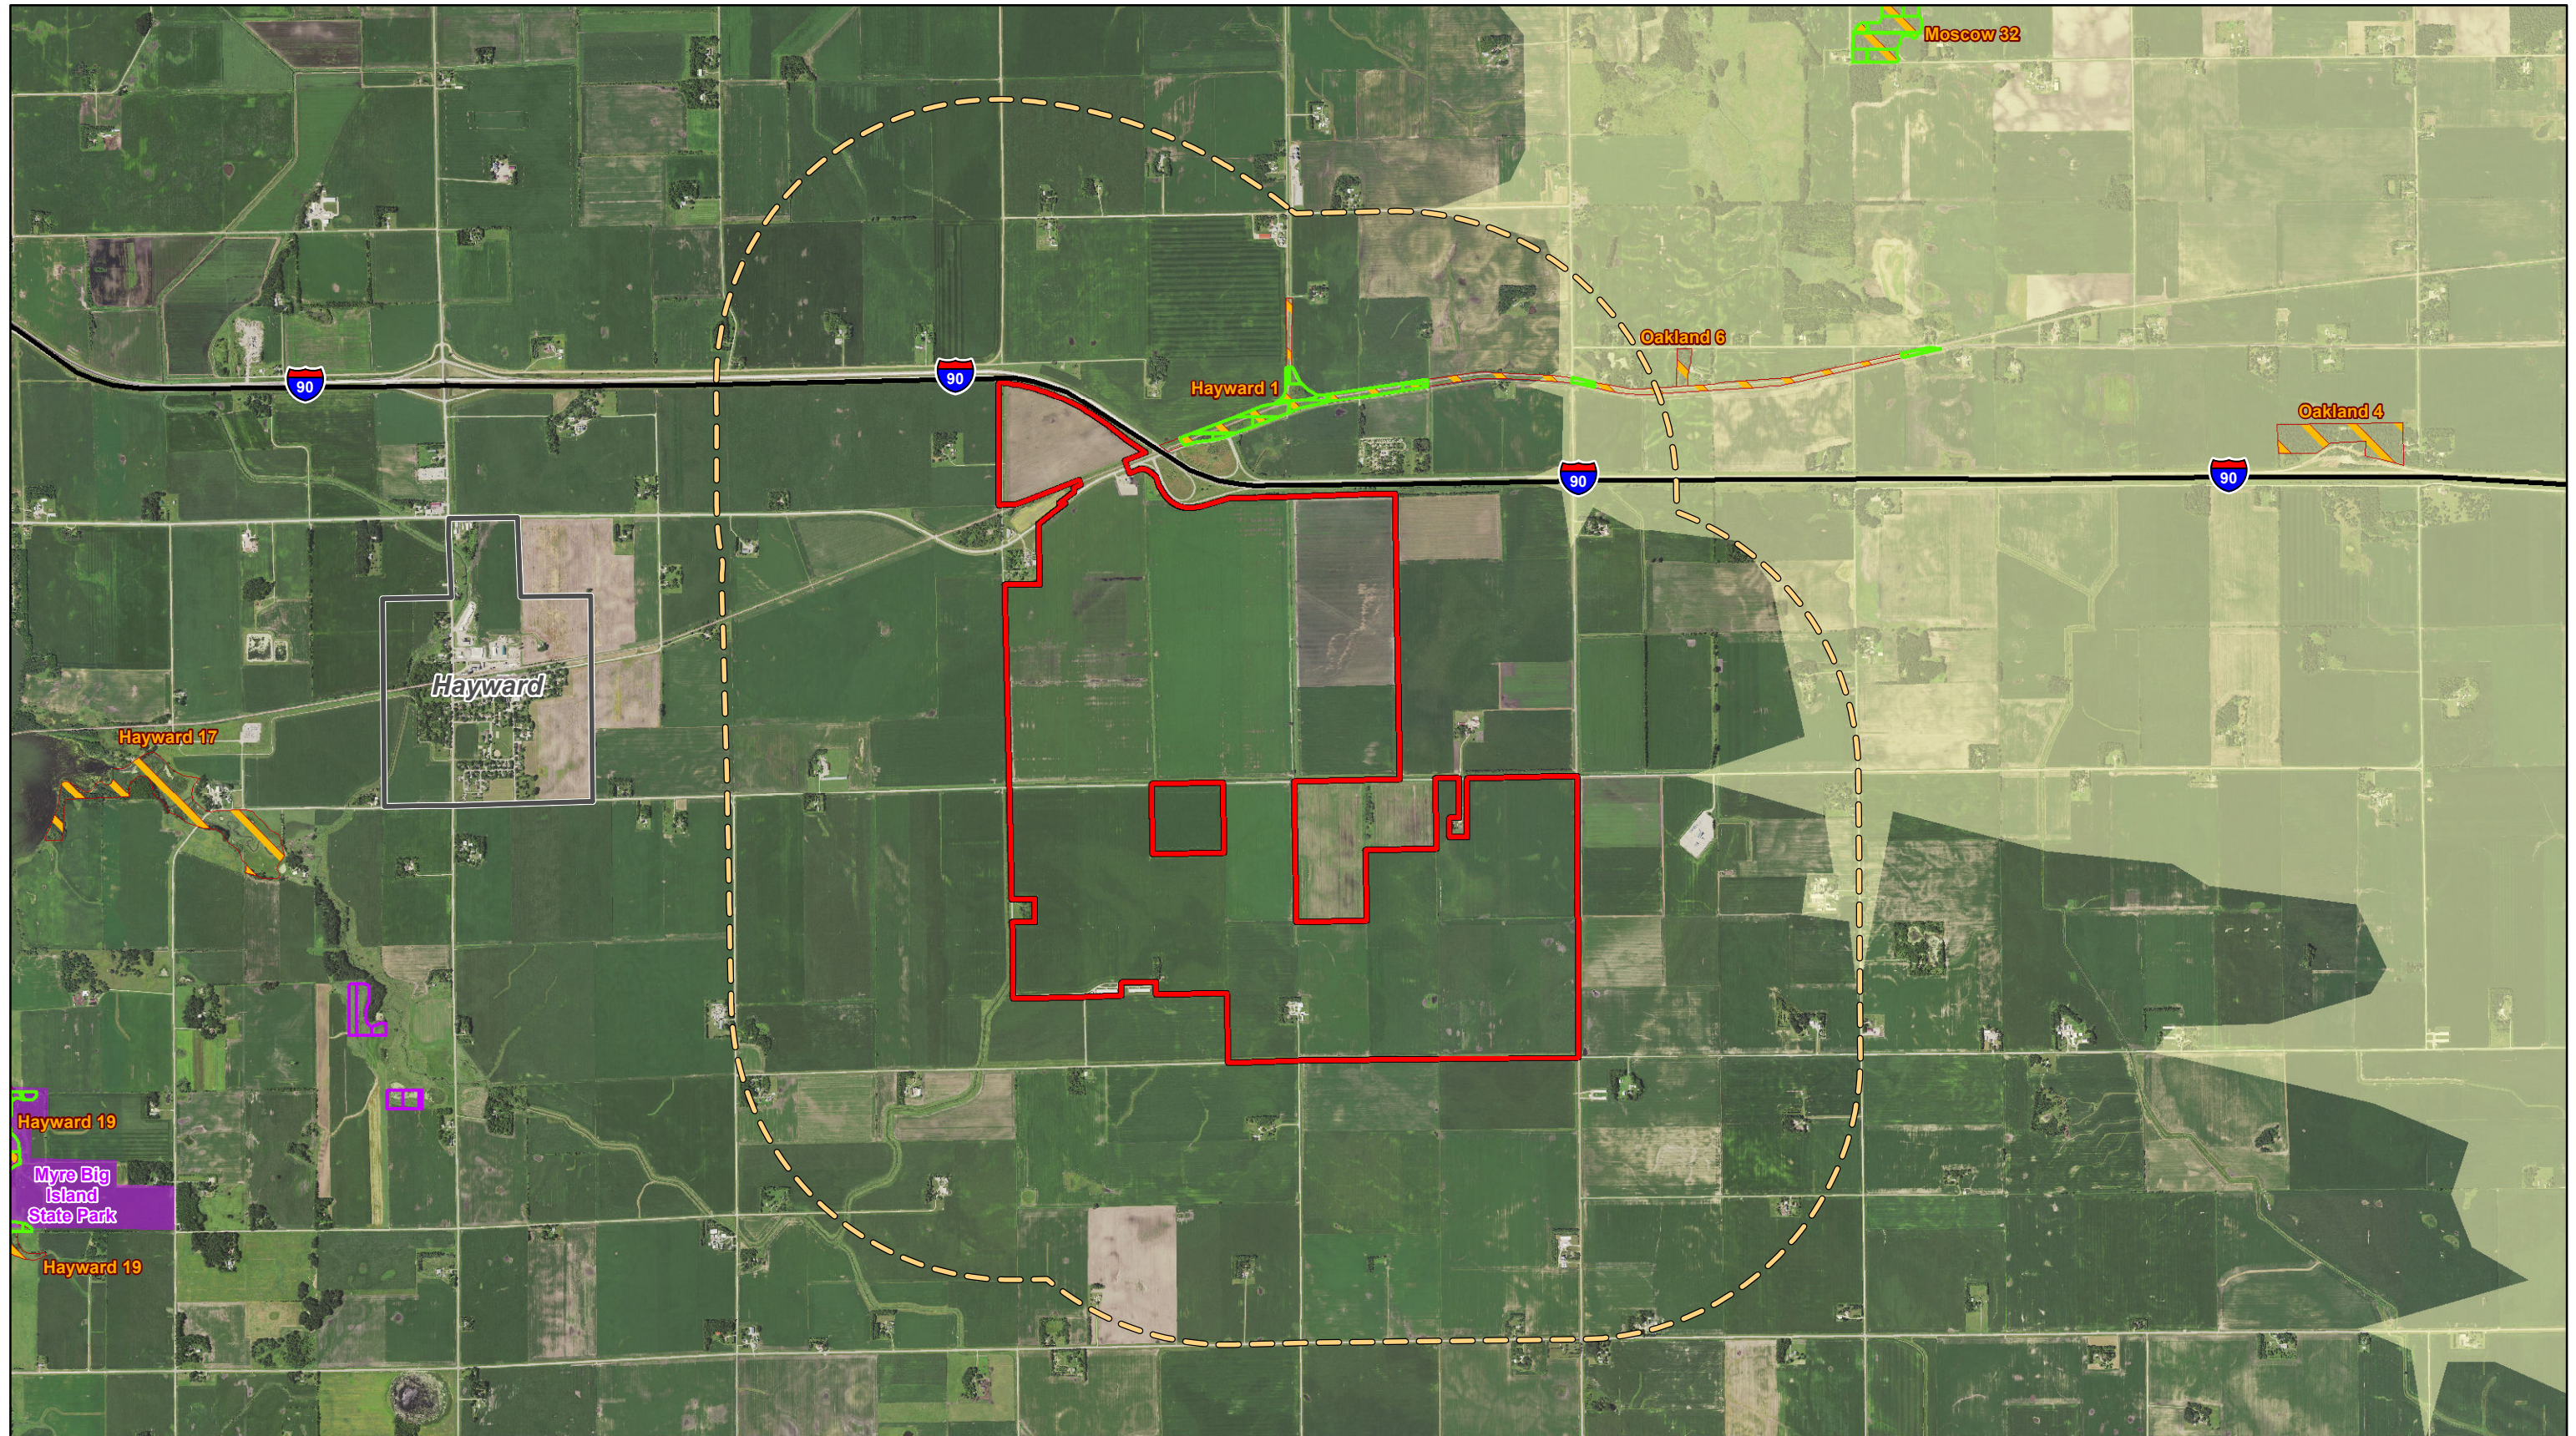

Legend

- Project Area
- 1-Mile Project Area Buffer
- Municipal Boundary
- Major Road
- Native Plant Community
- MBS Site of Biodiversity Significance
- National Conservation Easement
- Minnesota Wildlife Management Area
- State Park Area
- Rusty Patched Bumble Bee High Potential Zone
- Rusty Patched Bumble Bee Low Potential Zone
- Minnesota Wildlife Management Area
- State Park Area

Hayward Solar Project
Freeborn County, Minnesota

Rare & Unique Natural Resources