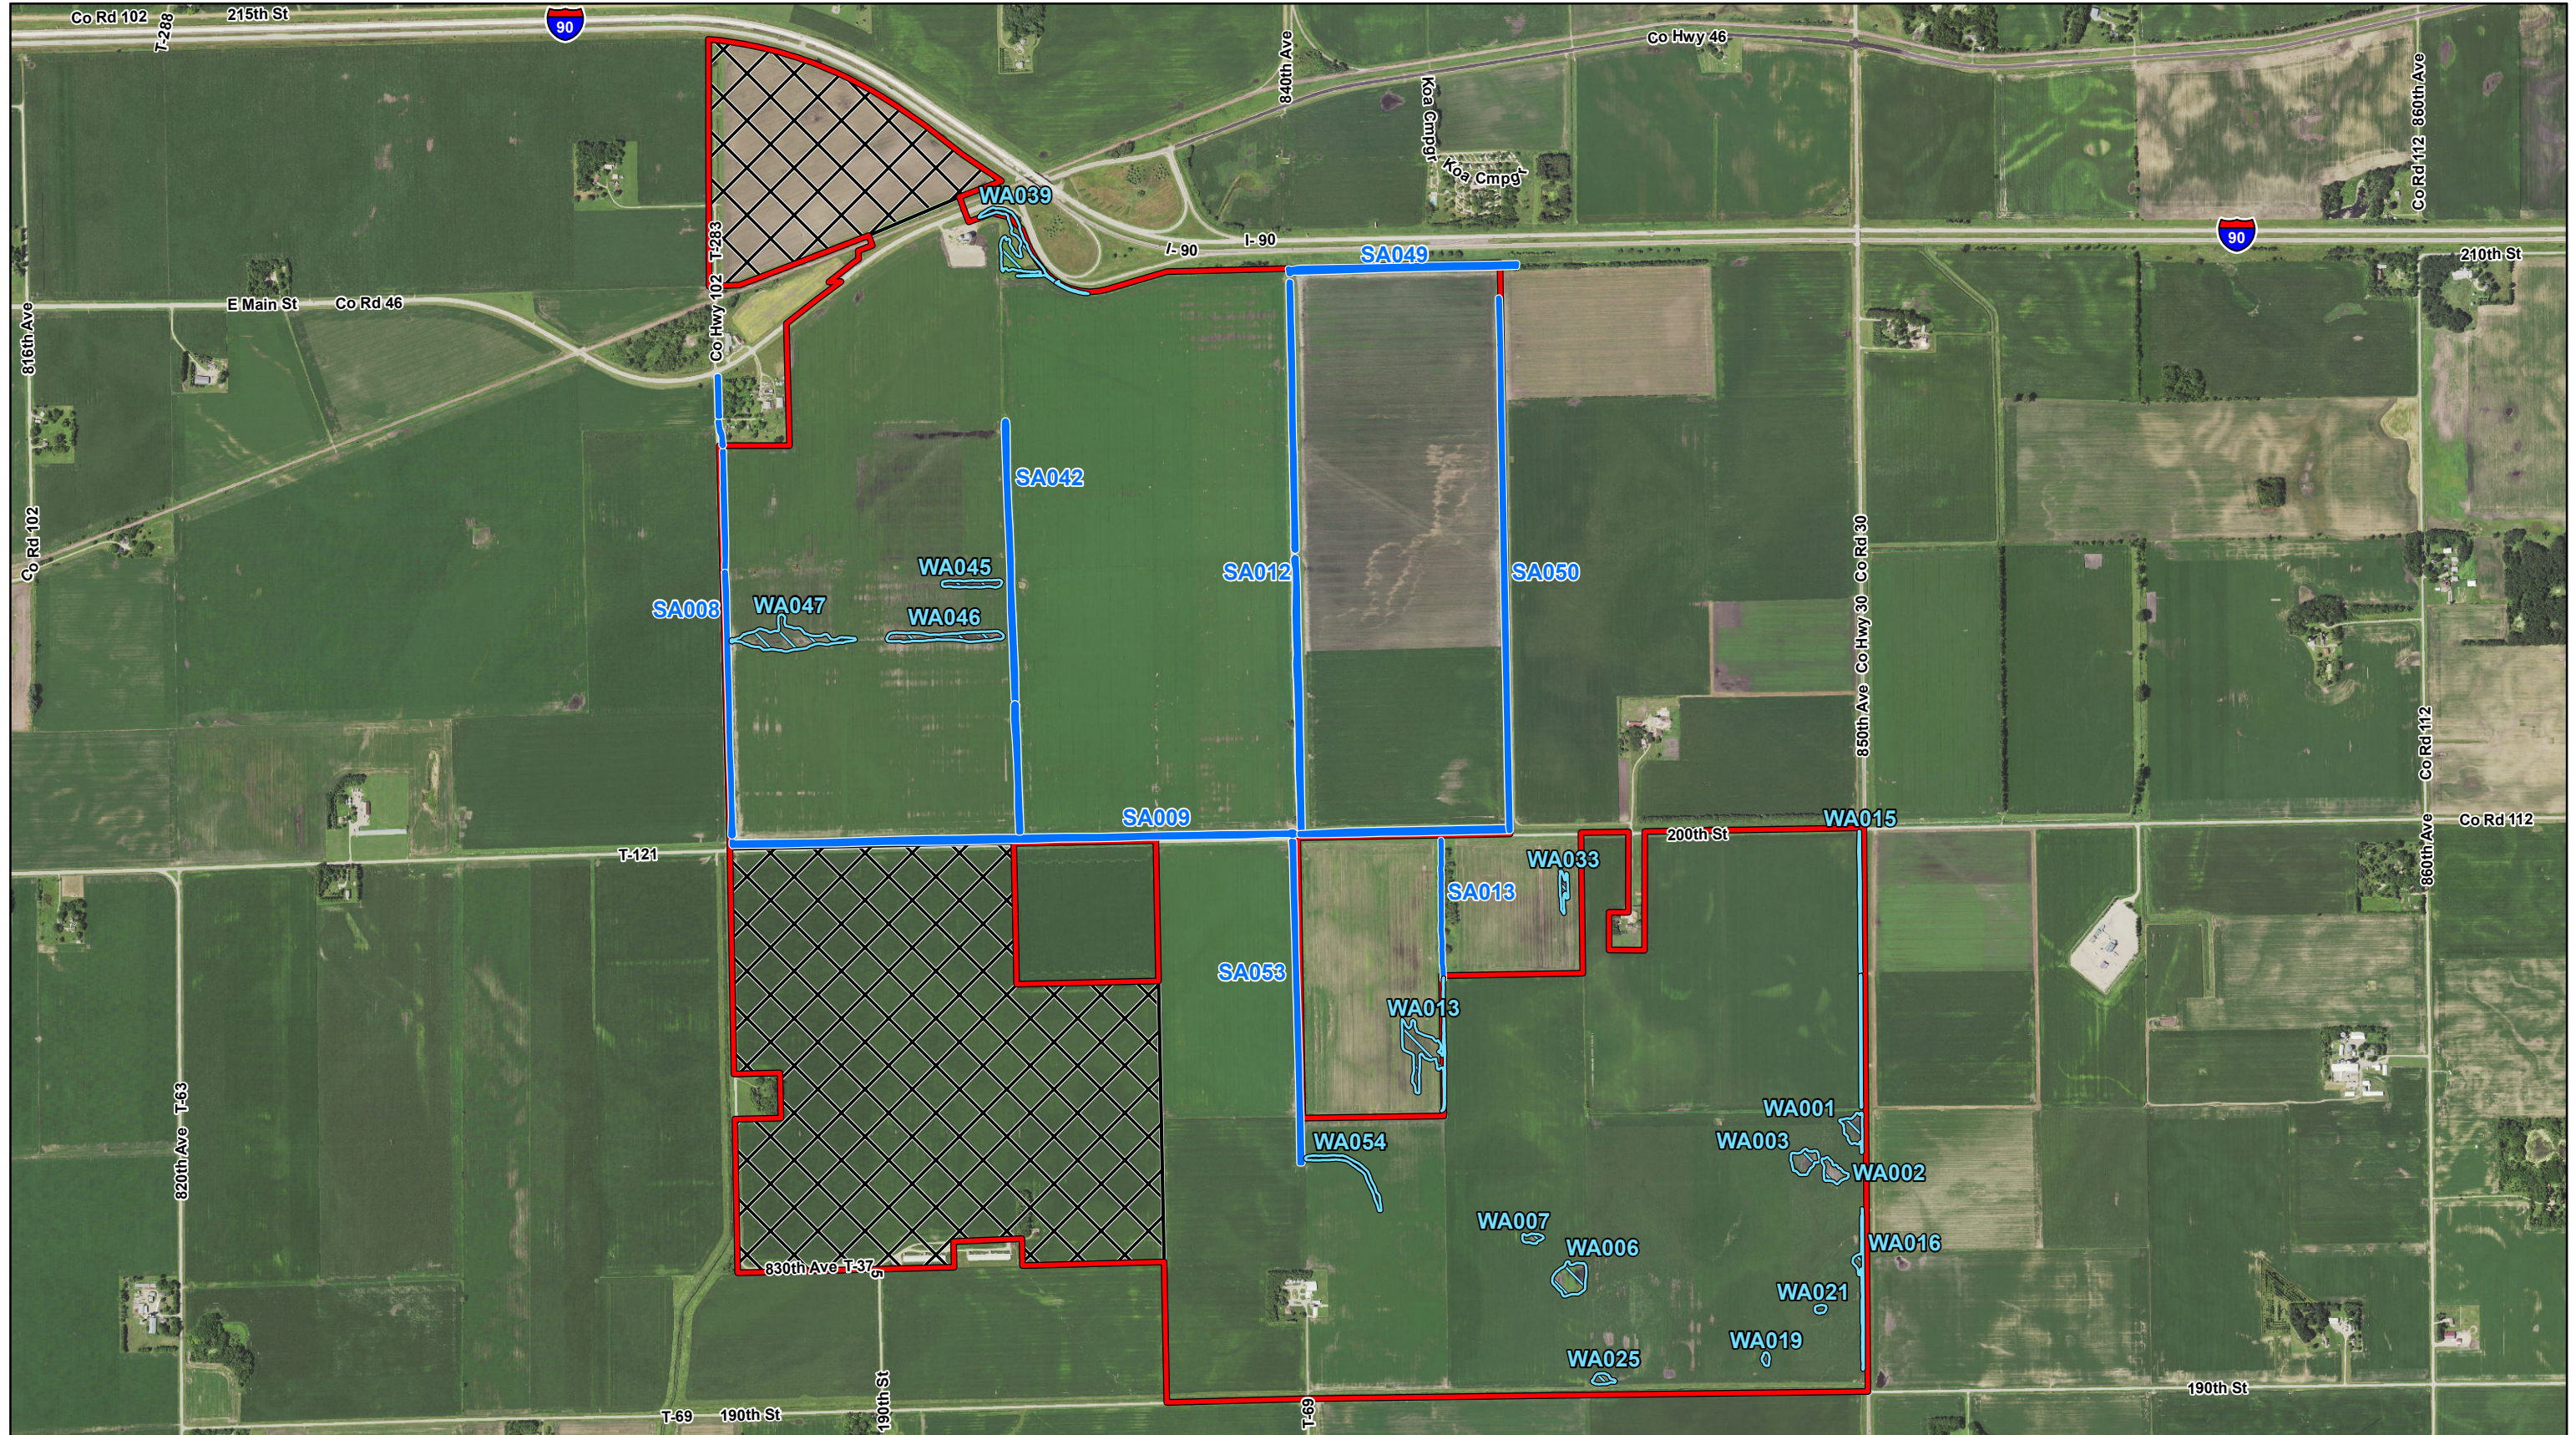

Data Source(s): Westwood (2021); Minnesota NAIIP Imagery (2019); Census Bureau (2019); U.S. Minnesota Geological Survey, Freeborn County; University of Minnesota - Twin Cities, MN DNR (2020).

Legend

- Project Area
- Municipal Boundary
- County Boundary
- Major Highway
- ▲ Karst Feature
- Carbonate Minnesota Region Prone to Surface Karst Feature Development

- Carbonate rocks buried under >50 ft of glacially derived insoluble sediments in a humid climate
- Carbonate rocks buried under ≤50 ft of glacially derived insoluble sediments in a humid climate

Hayward Solar Project

Freeborn County, Minnesota

Karst Features

Map Document: N:\0026599_00\GIS\SPA_Figures\Hayward_SPA_Fig14_KarstFeatures_210427.mxd, 4/27/2021 6:04:57 PM radevito

Data Source(s): Westwood (2021); Minnesota NAIP Imagery (2019); Census Bureau (2019); Tetratich (2020).

Legend

Project Area

Area Not Delineated for Wetlands & Waterways (Will be Delineated Spring, 2021)

Field Delineated Wetland (May, 2020)

Field Delineated Waterway (May, 2020)

Hayward Solar Project

Freeborn County, Minnesota