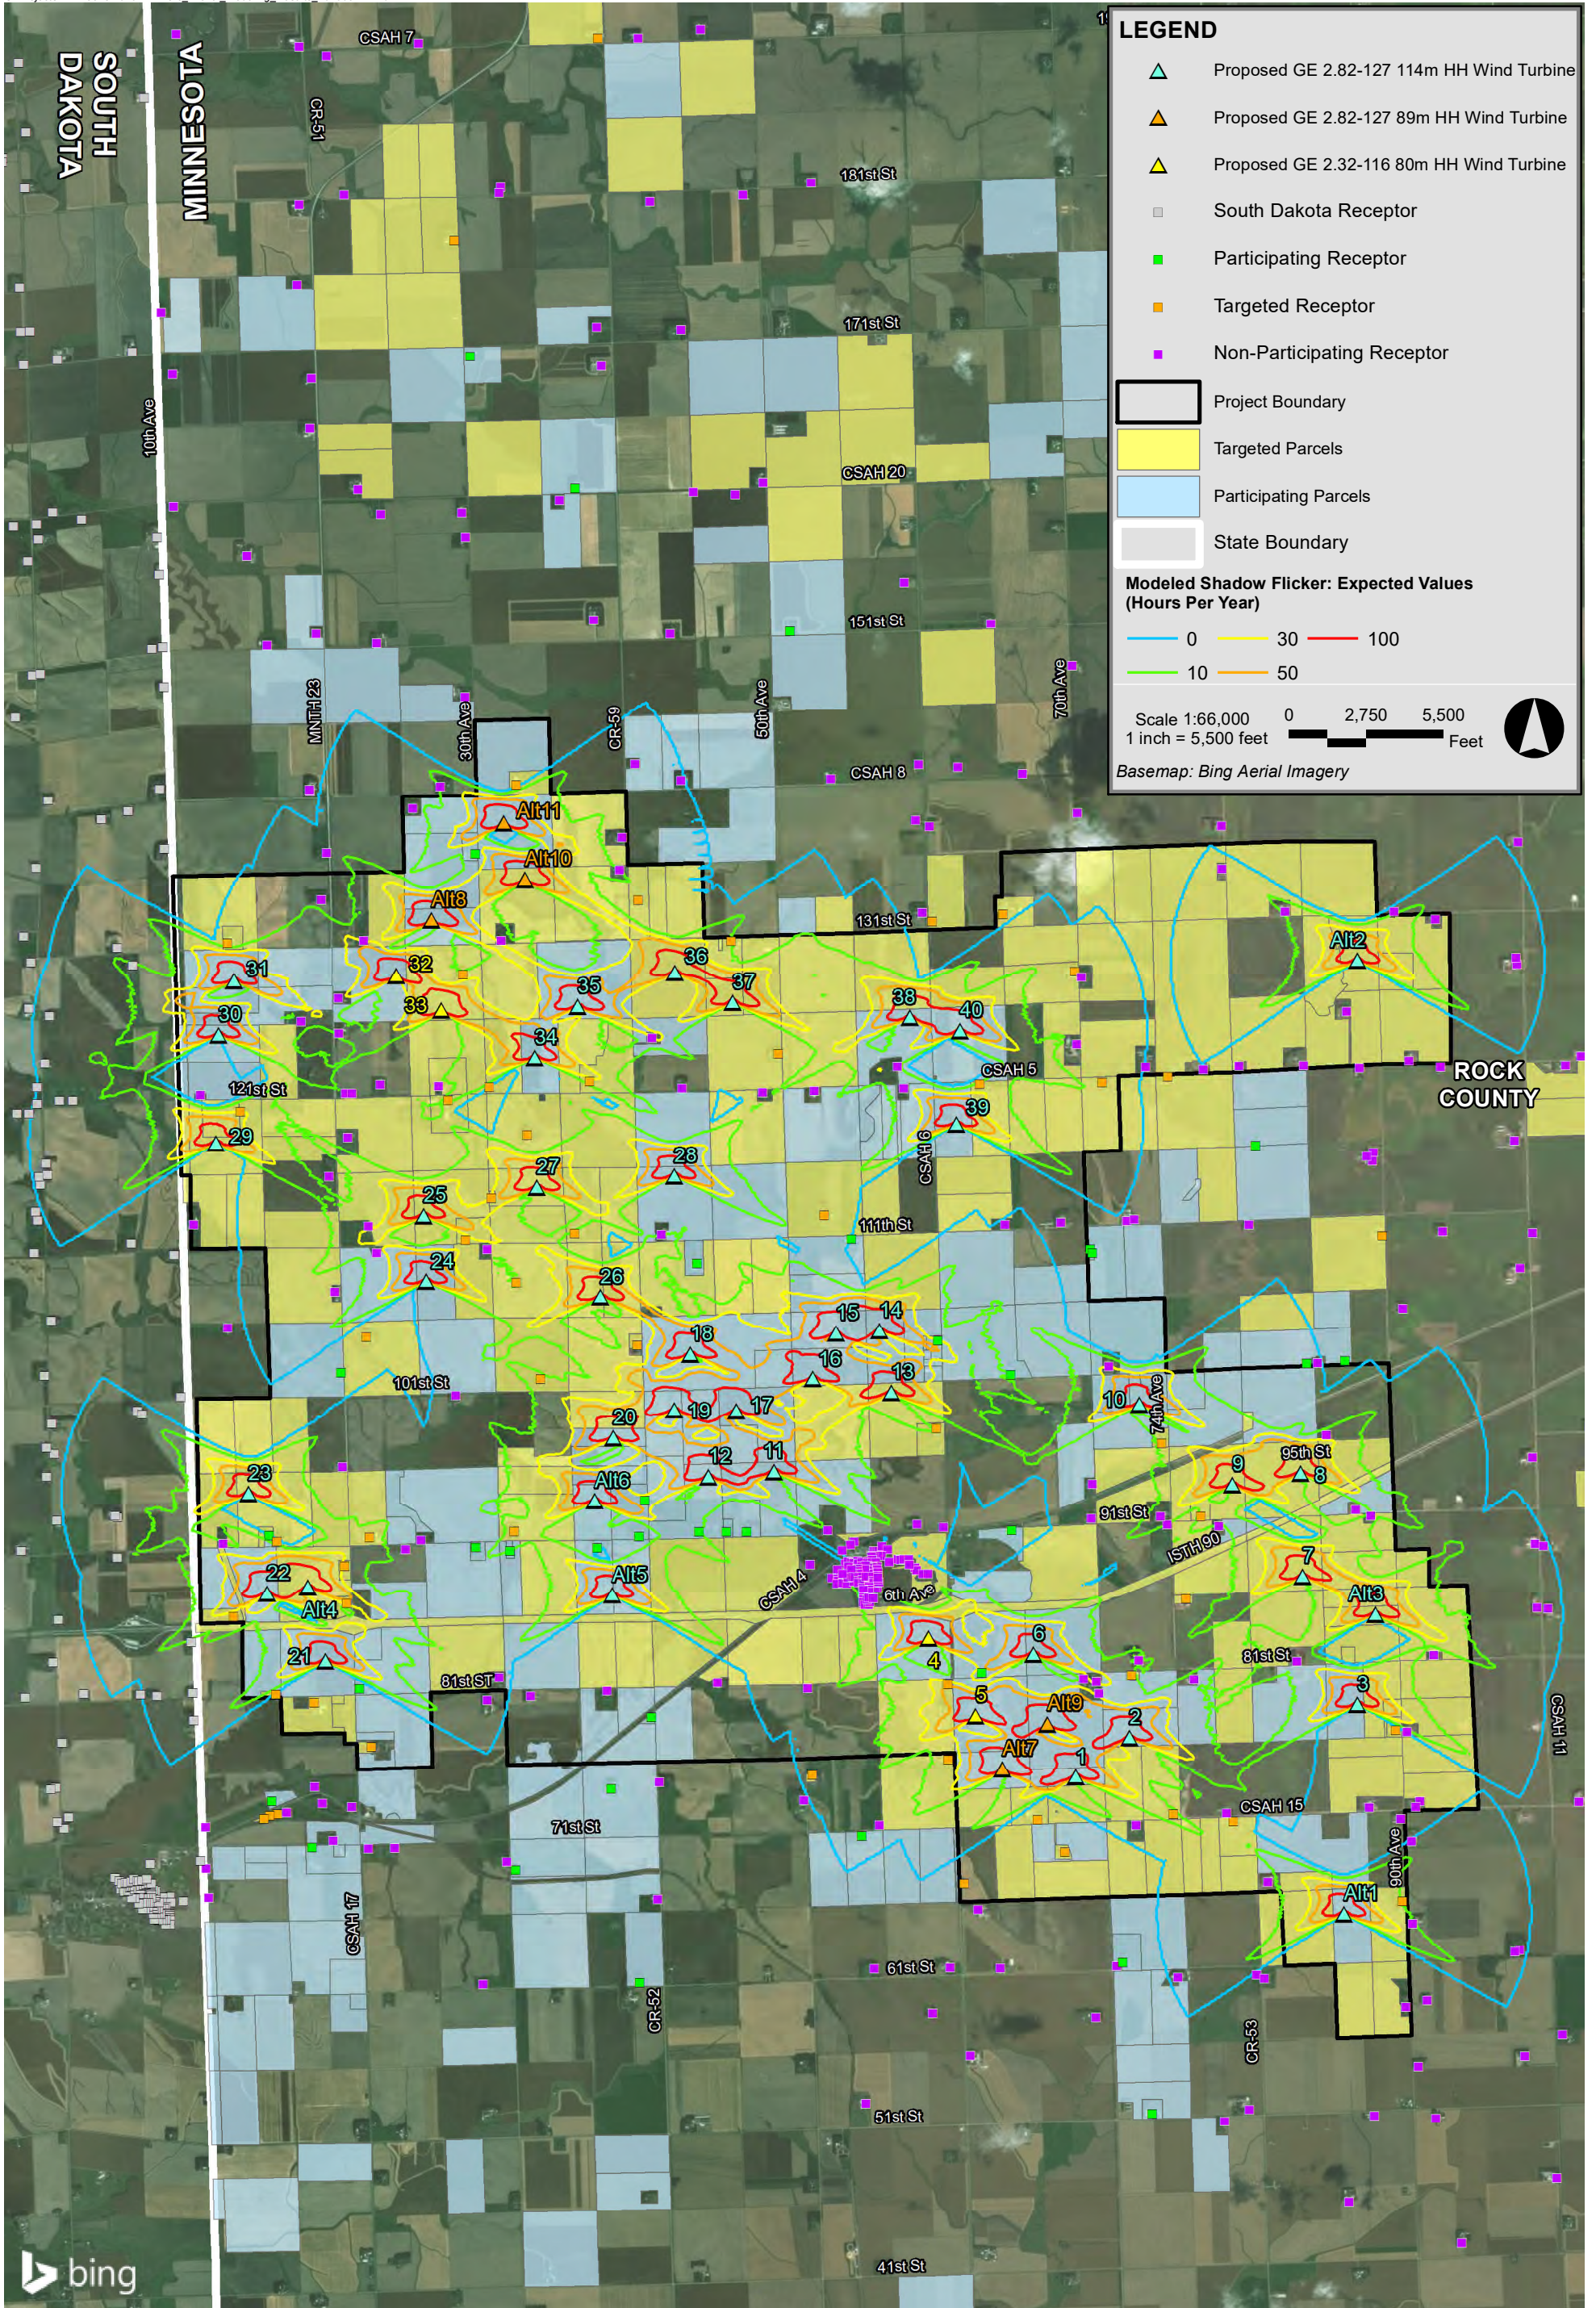

Figure 3-1. Project Study Area

Walleye Wind Project Rock County, Minnesota

Walleye Wind Project Rock County, Minnesota