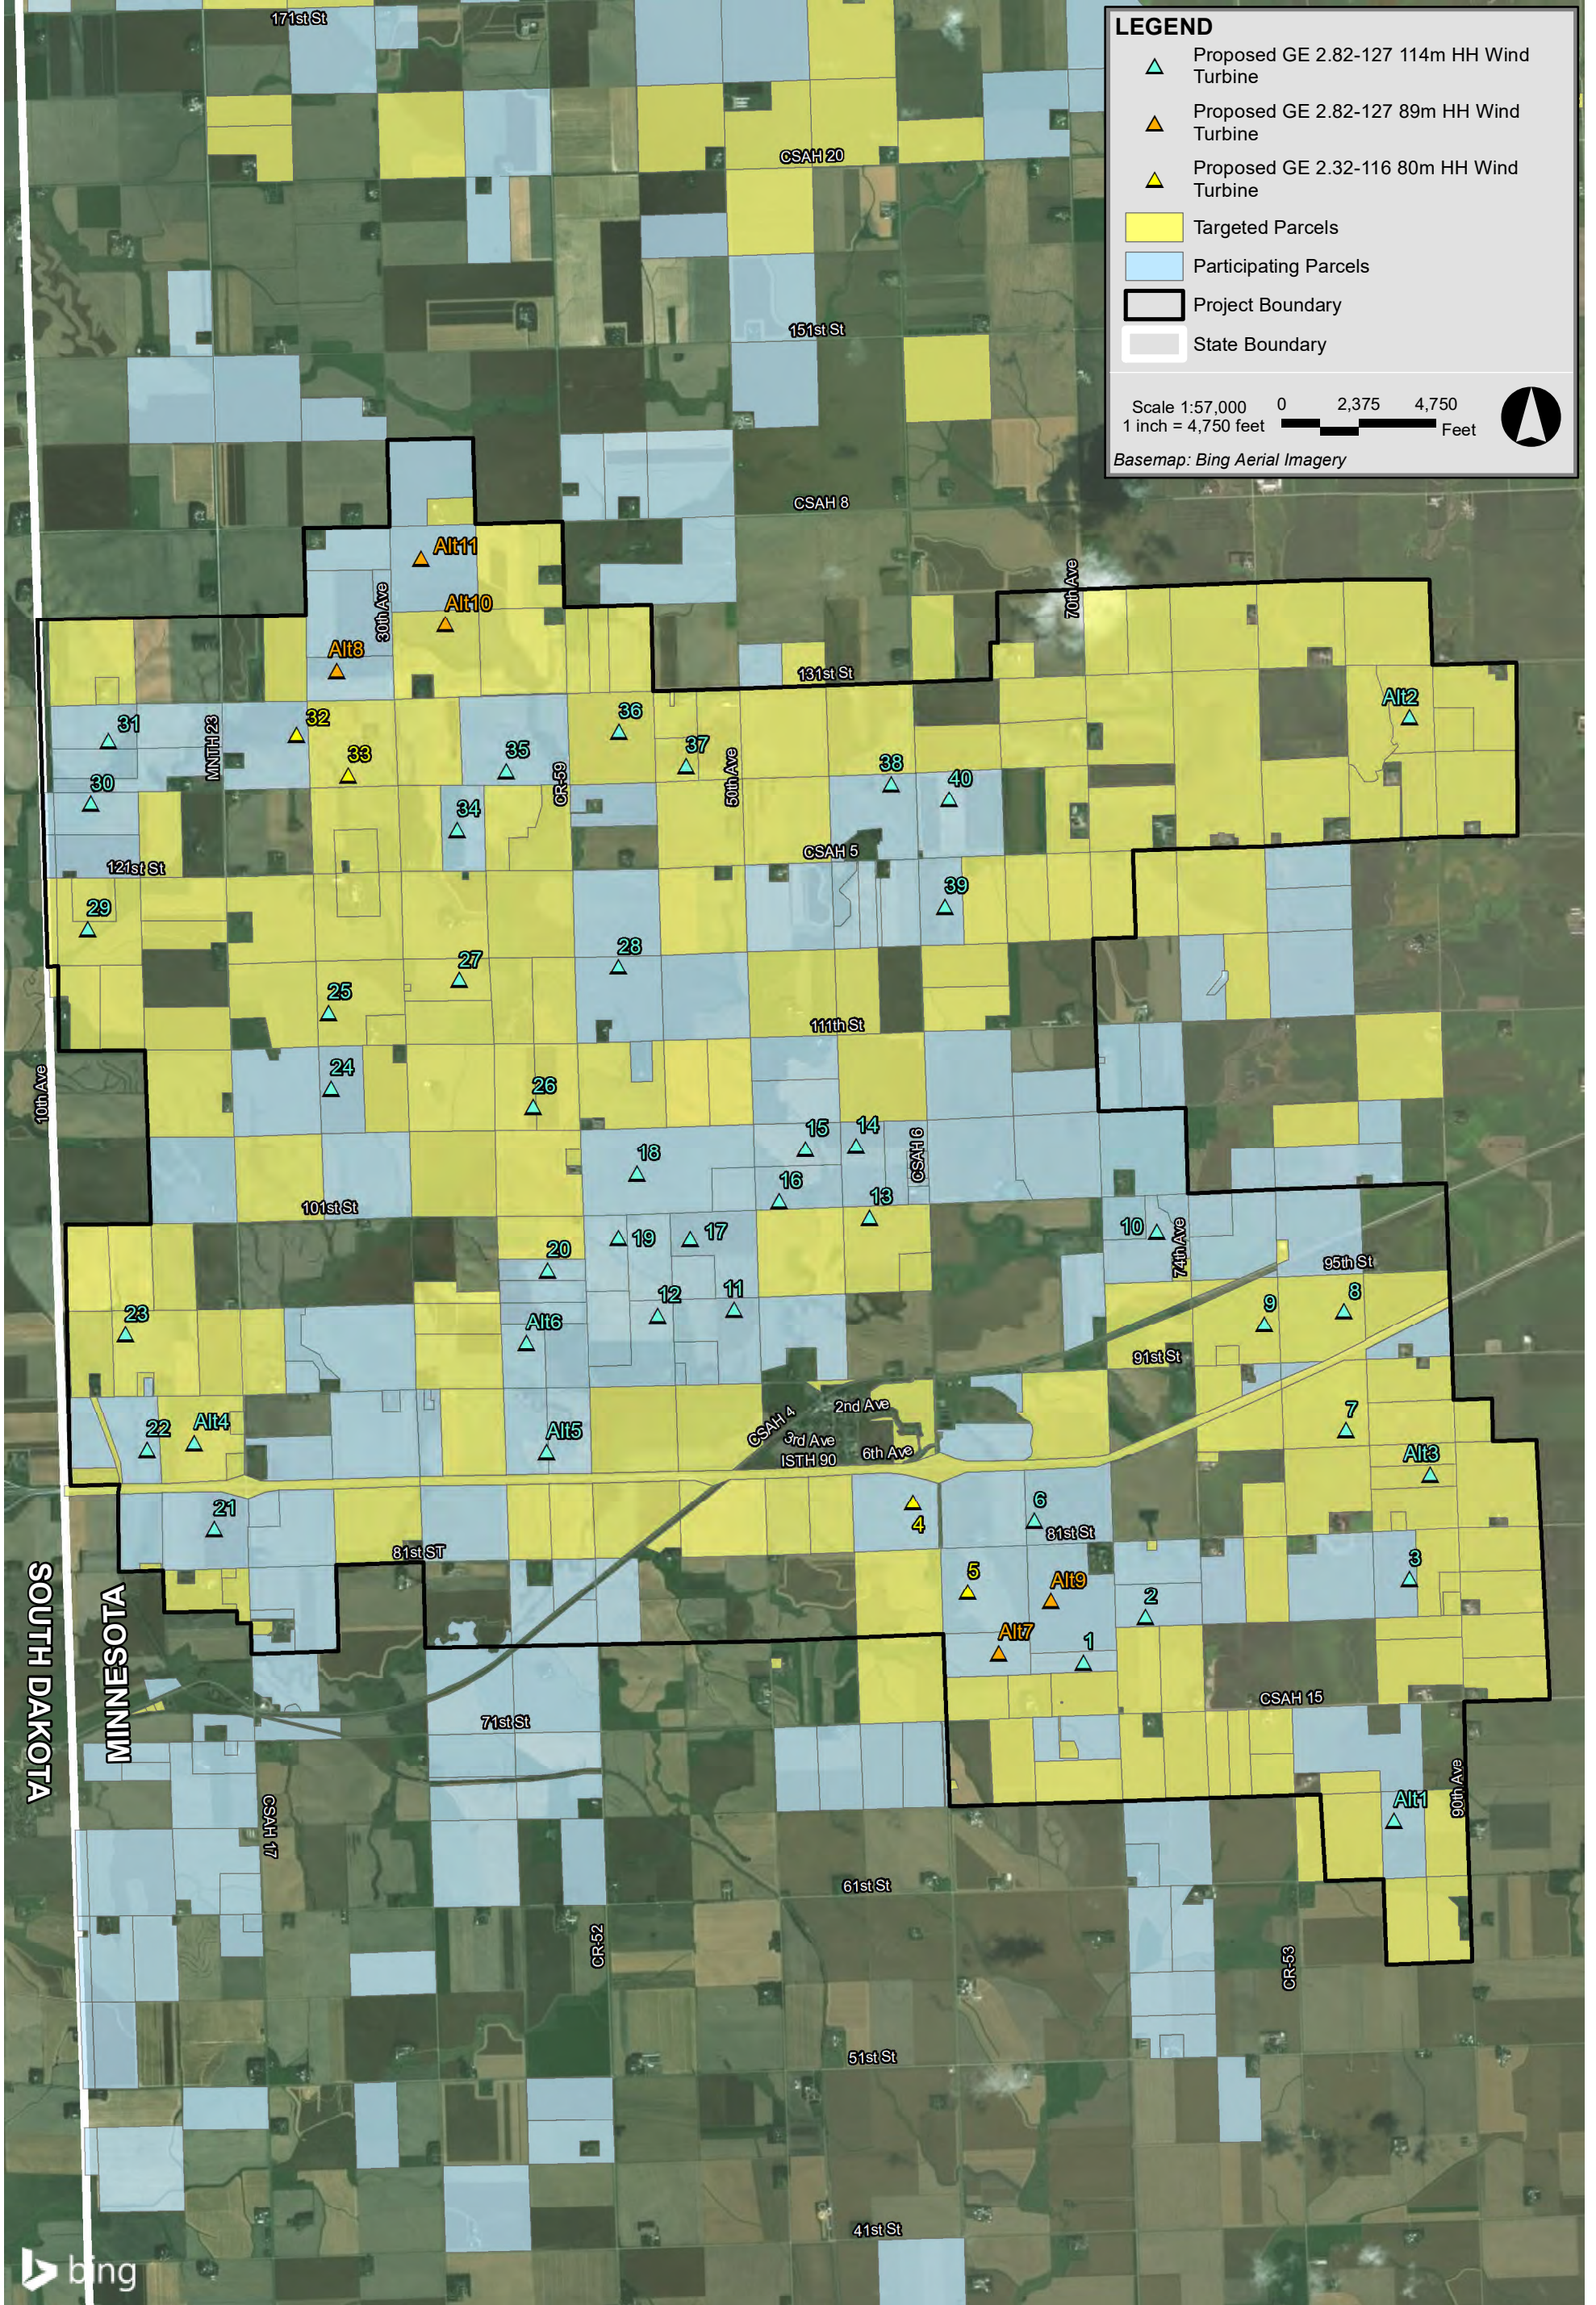

Figure 3-1. Project Study Area

Walleye Wind Project Rock County, Minnesota

Walleye Wind Project Rock County, Minnesota