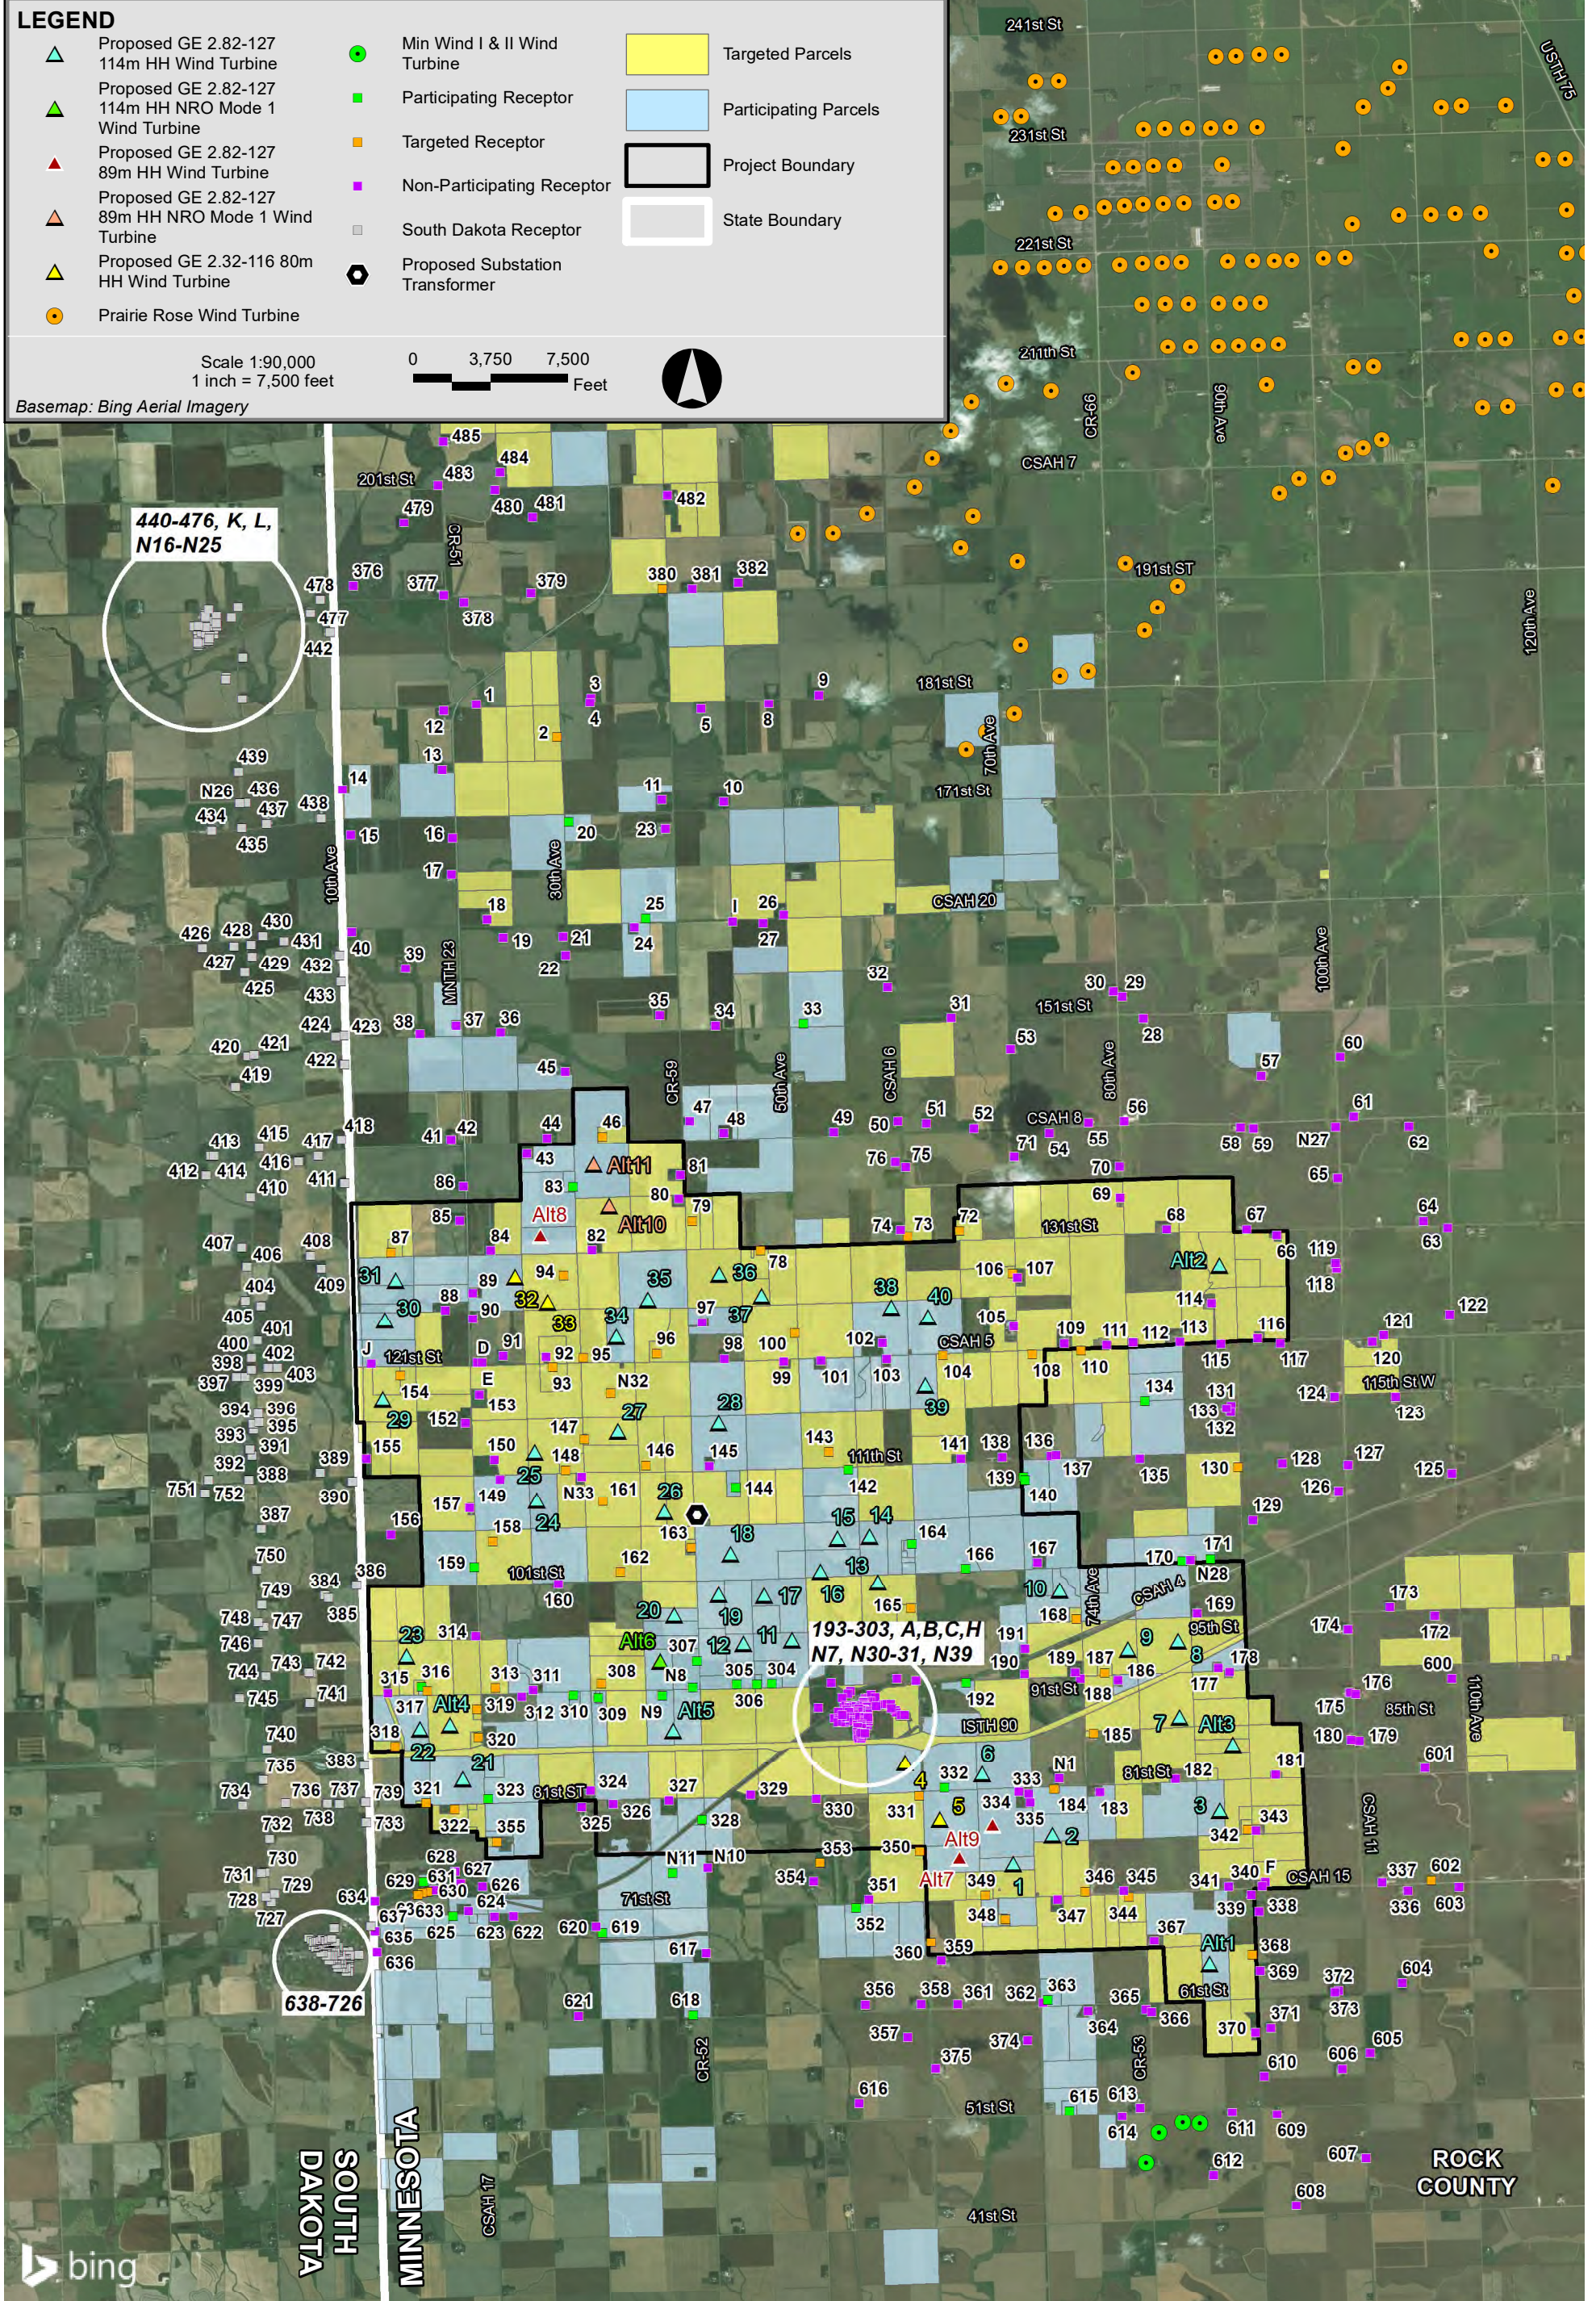

Figure 3-1. Project Study Area

Walleye Wind Project Rock County, Minnesota

Walleye Wind Project Rock County, Minnesota