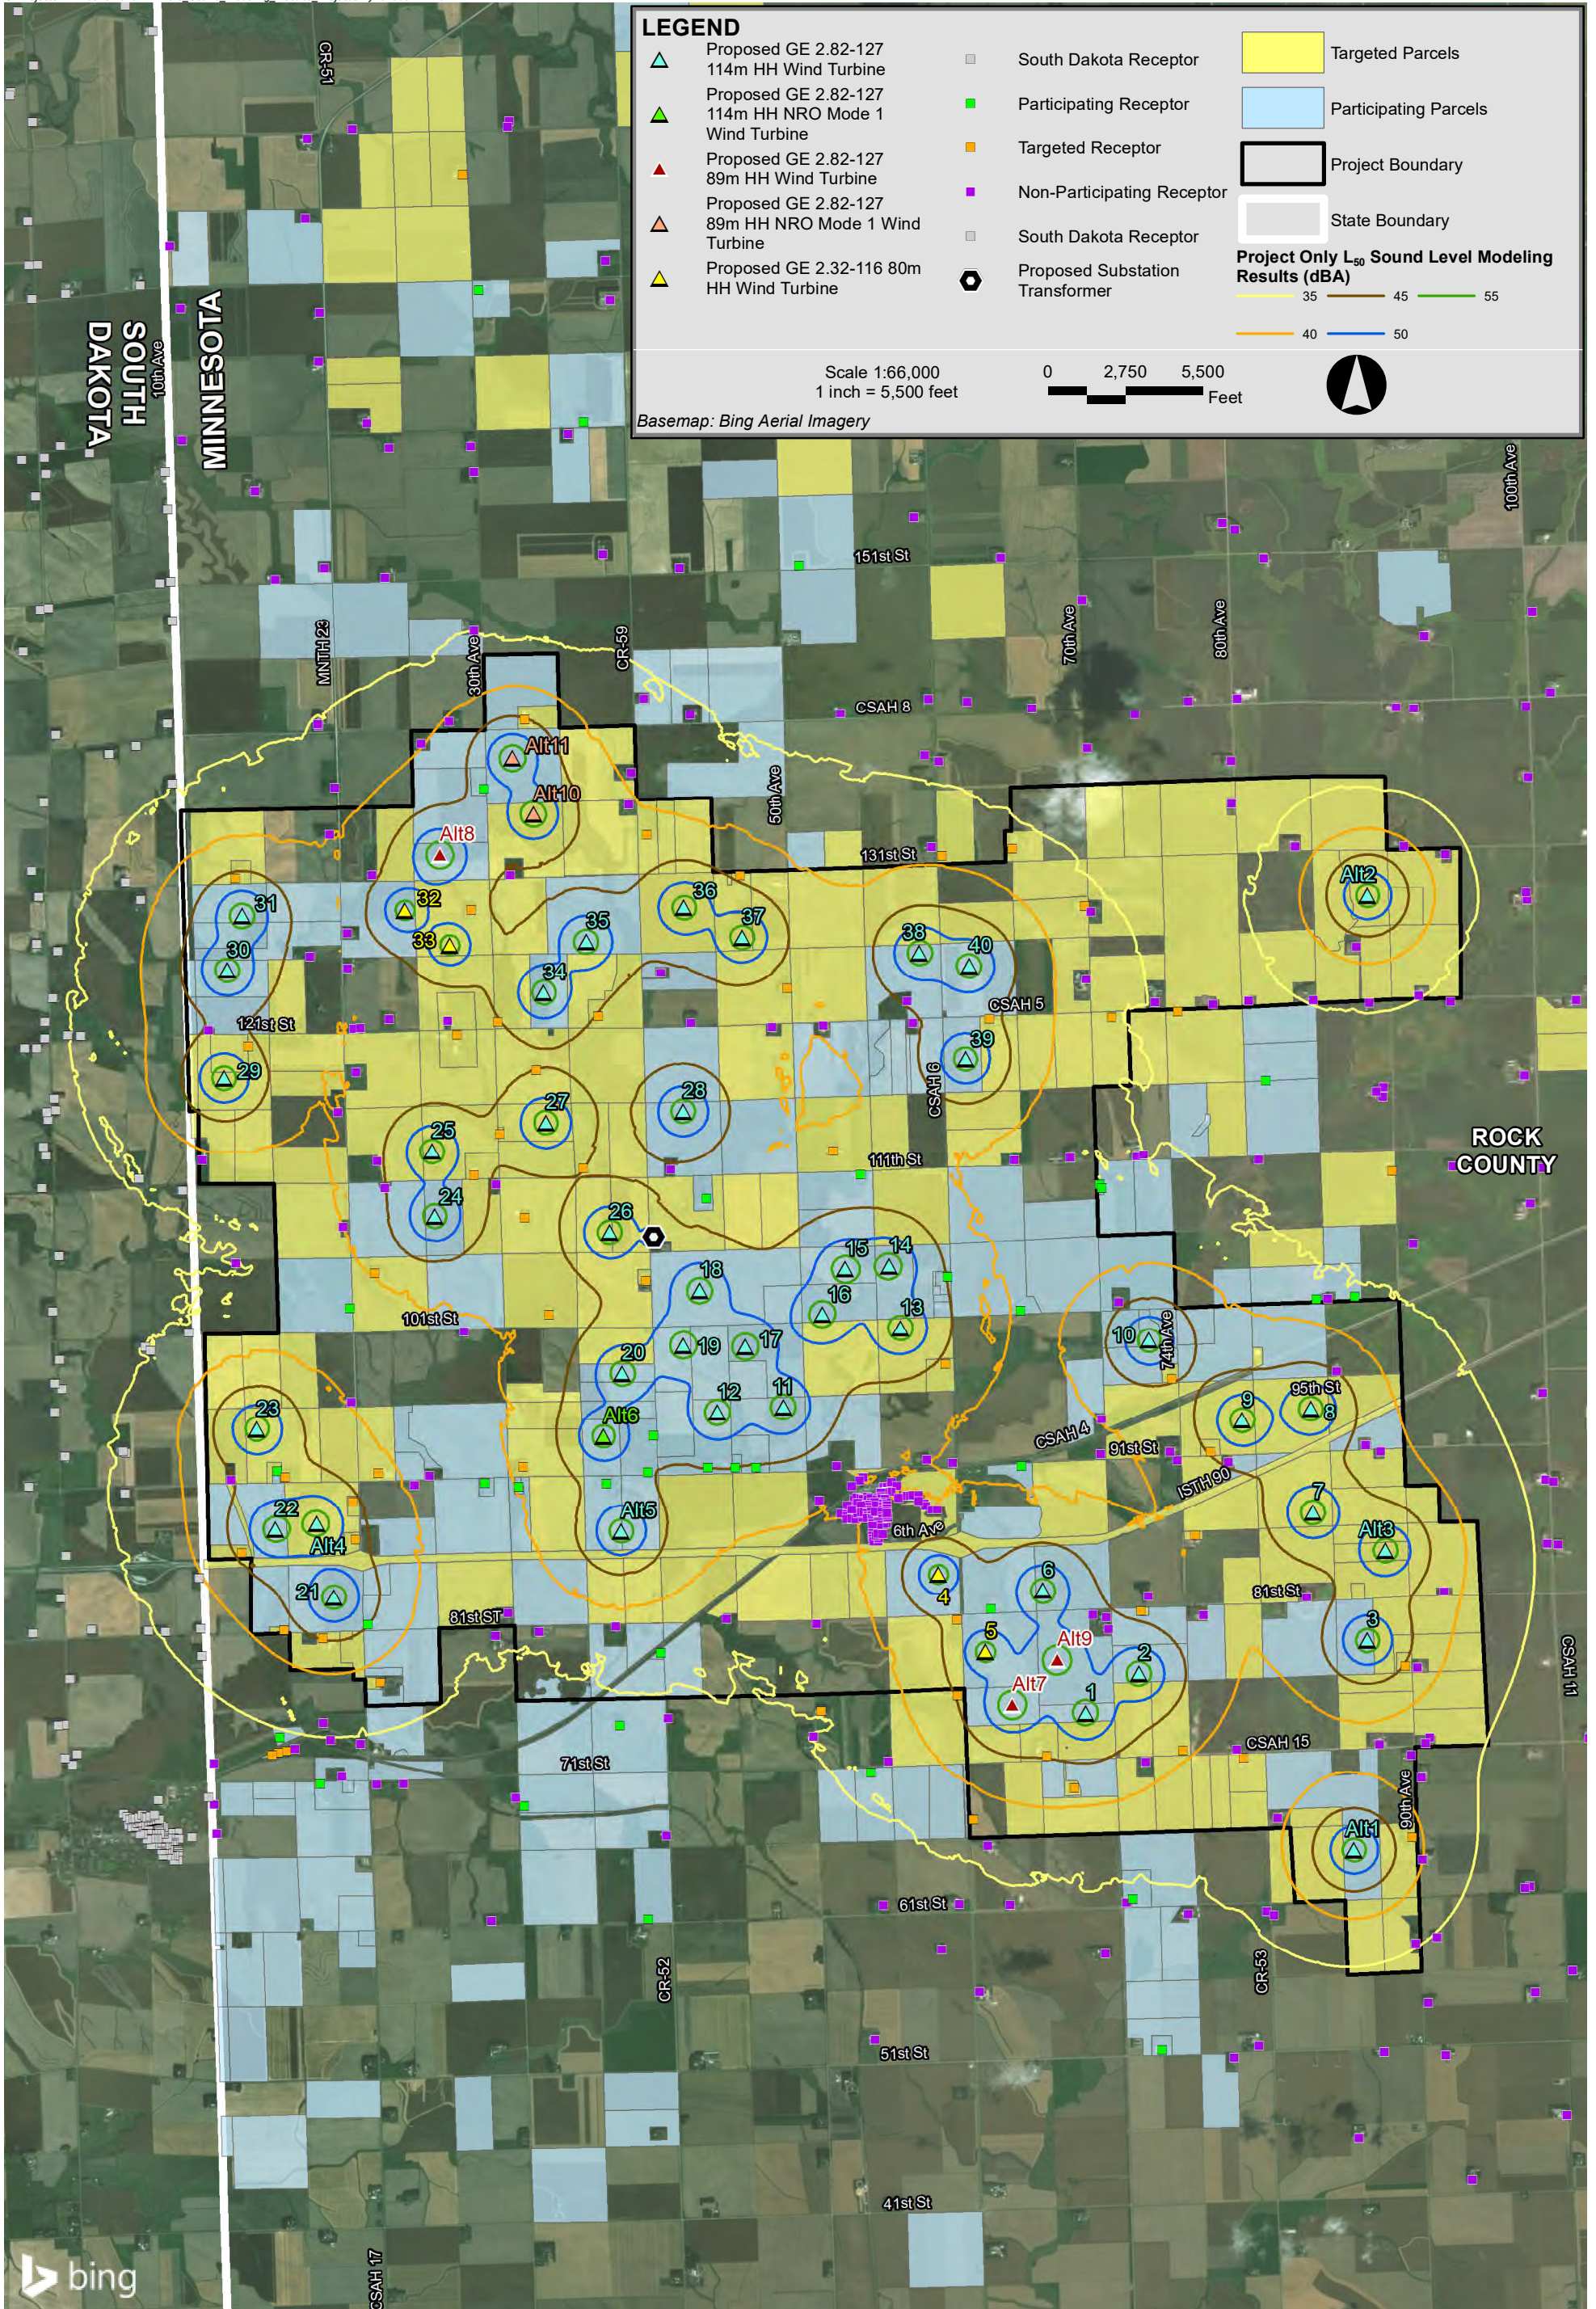

Figure 3-1. Project Study Area

Walleye Wind Project Rock County, Minnesota

Walleye Wind Project Rock County, Minnesota

Walleye Wind Project Rock County, Minnesota

Walleye Wind Project Rock County, Minnesota

Walleye Wind Project Rock County, Minnesota