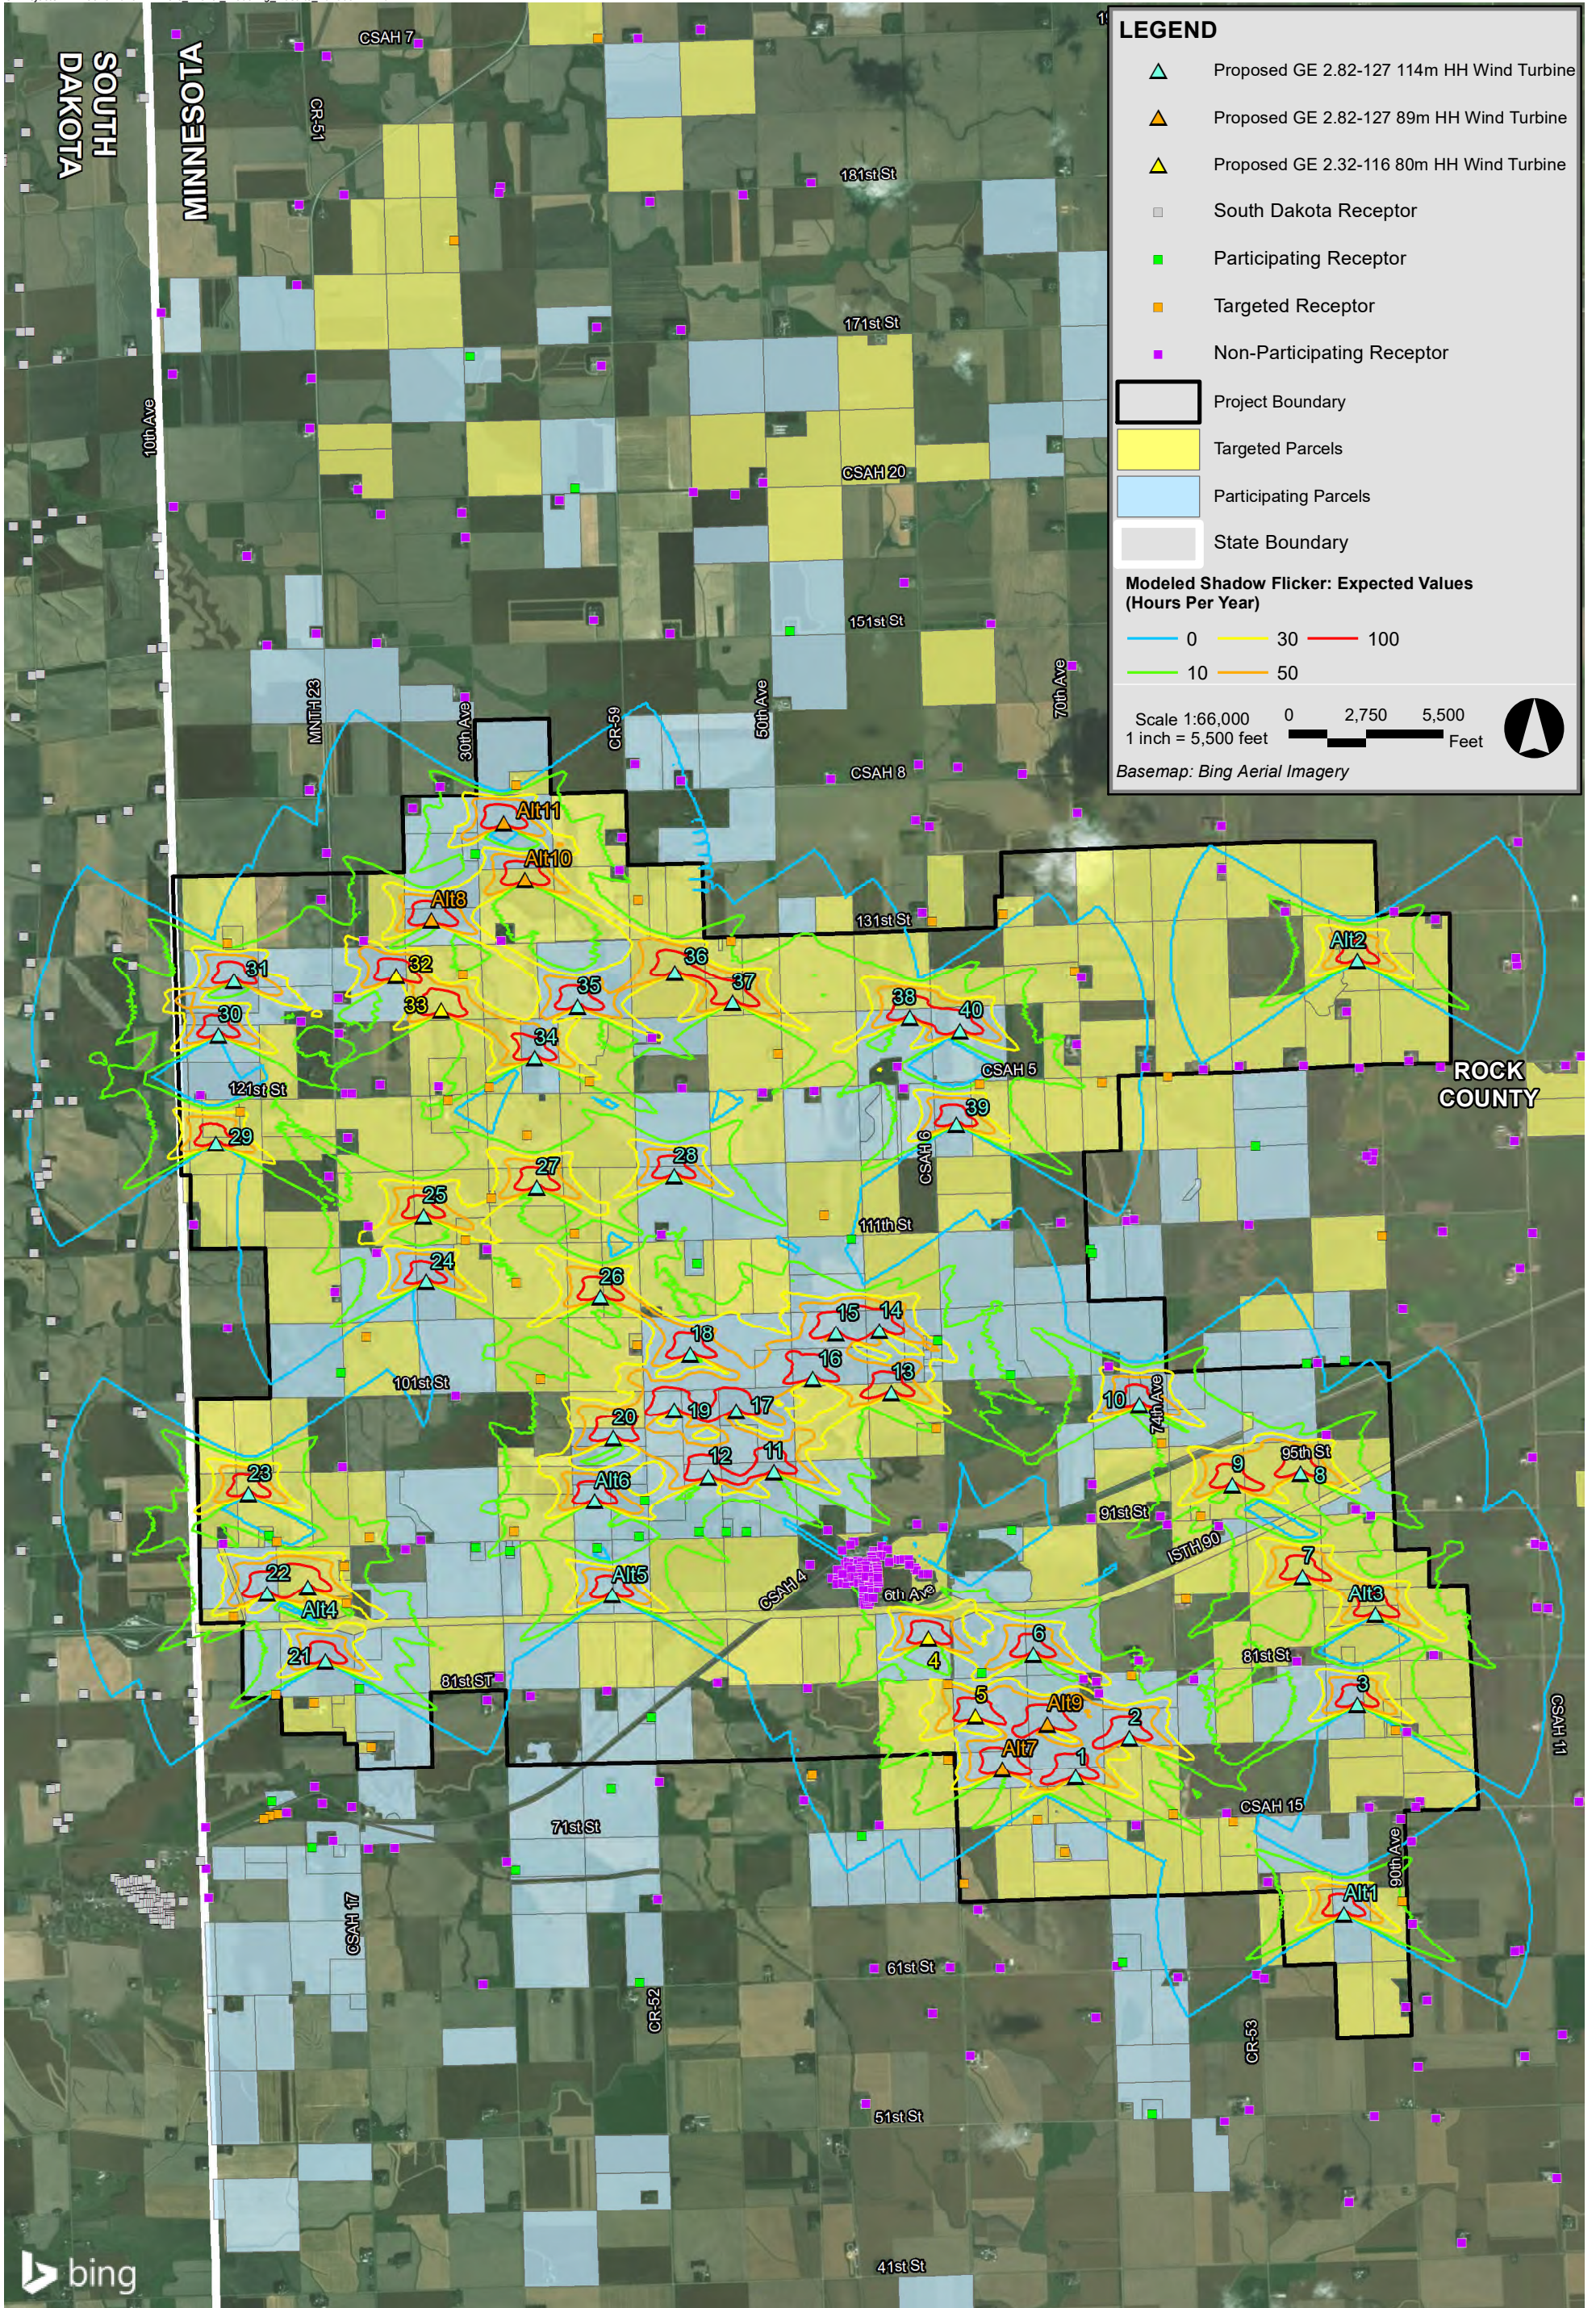

Figure 3-1. Project Study Area

Walleye Wind Project Rock County, Minnesota

Walleye Wind Project Rock County, Minnesota

Walleye Wind Project Rock County, Minnesota

Walleye Wind Project Rock County, Minnesota

Walleye Wind Project Rock County, Minnesota