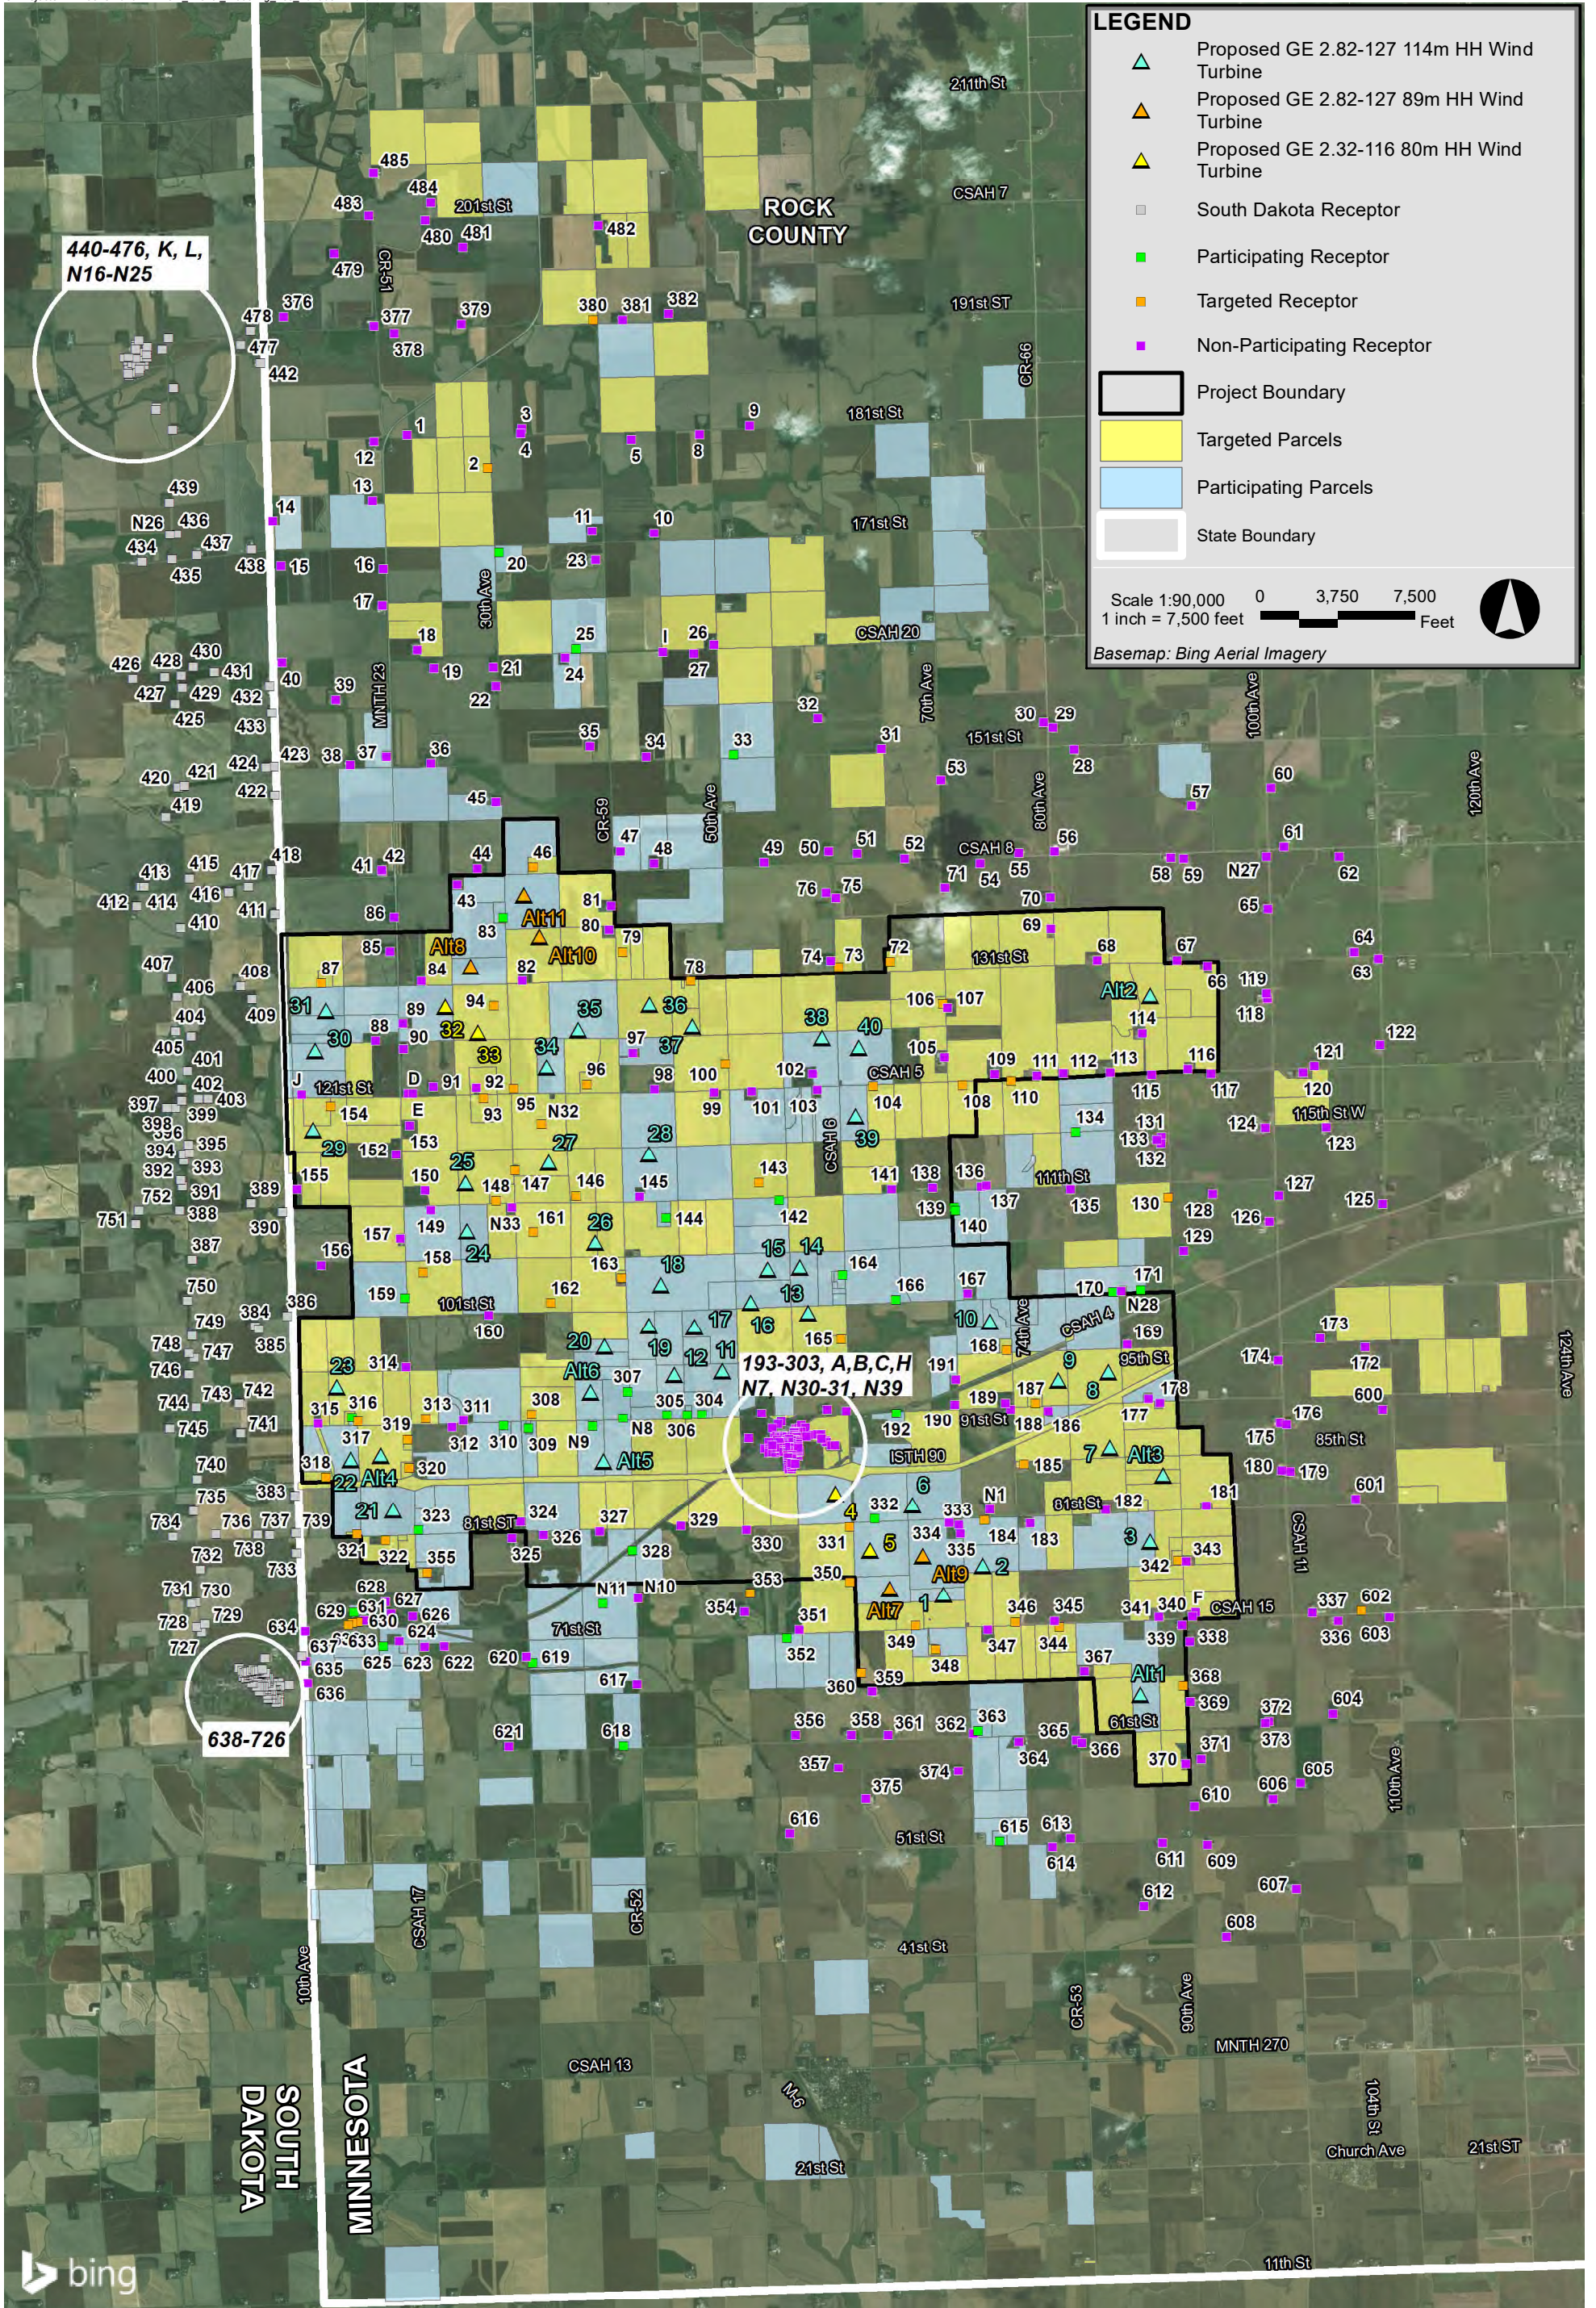

Figure 3-1. Project Study Area

Walleye Wind Project Rock County, Minnesota

Walleye Wind Project Rock County, Minnesota

Walleye Wind Project Rock County, Minnesota

Walleye Wind Project Rock County, Minnesota

Walleye Wind Project Rock County, Minnesota