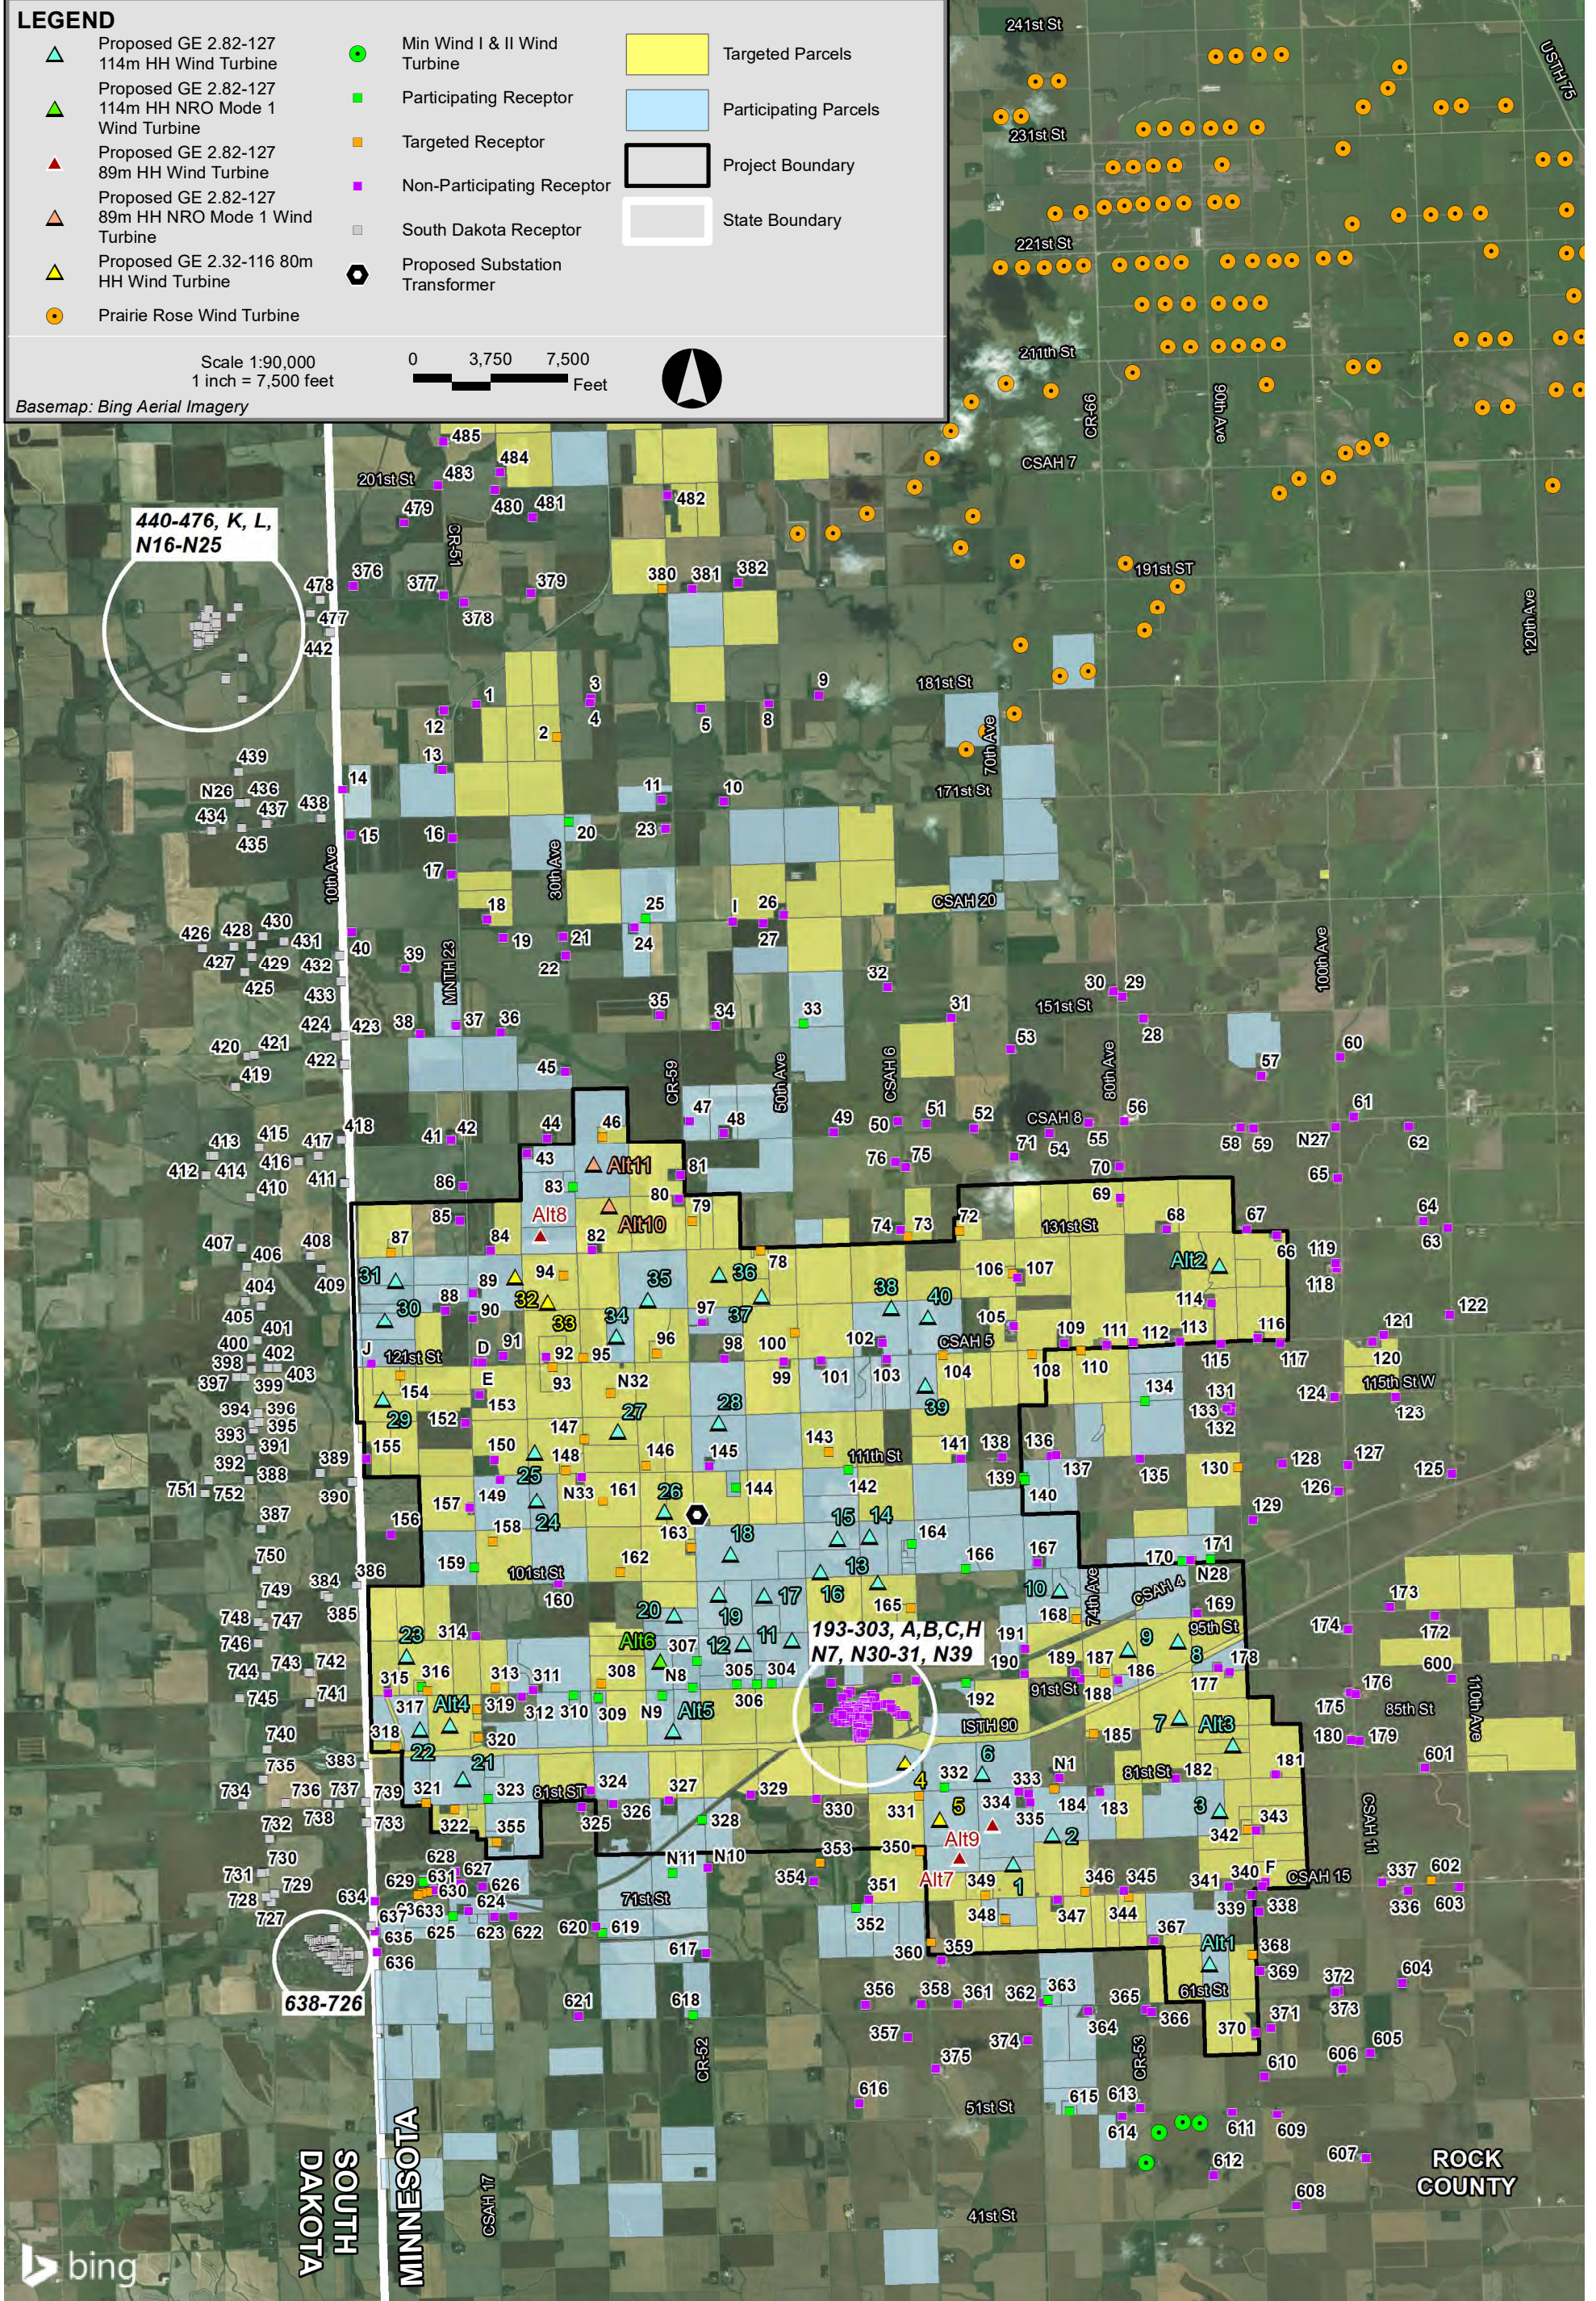

Figure 3-1. Project Study Area

Walleye Wind Project Rock County, Minnesota

Walleye Wind Project Rock County, Minnesota

Walleye Wind Project Rock County, Minnesota

Walleye Wind Project Rock County, Minnesota

Walleye Wind Project Rock County, Minnesota