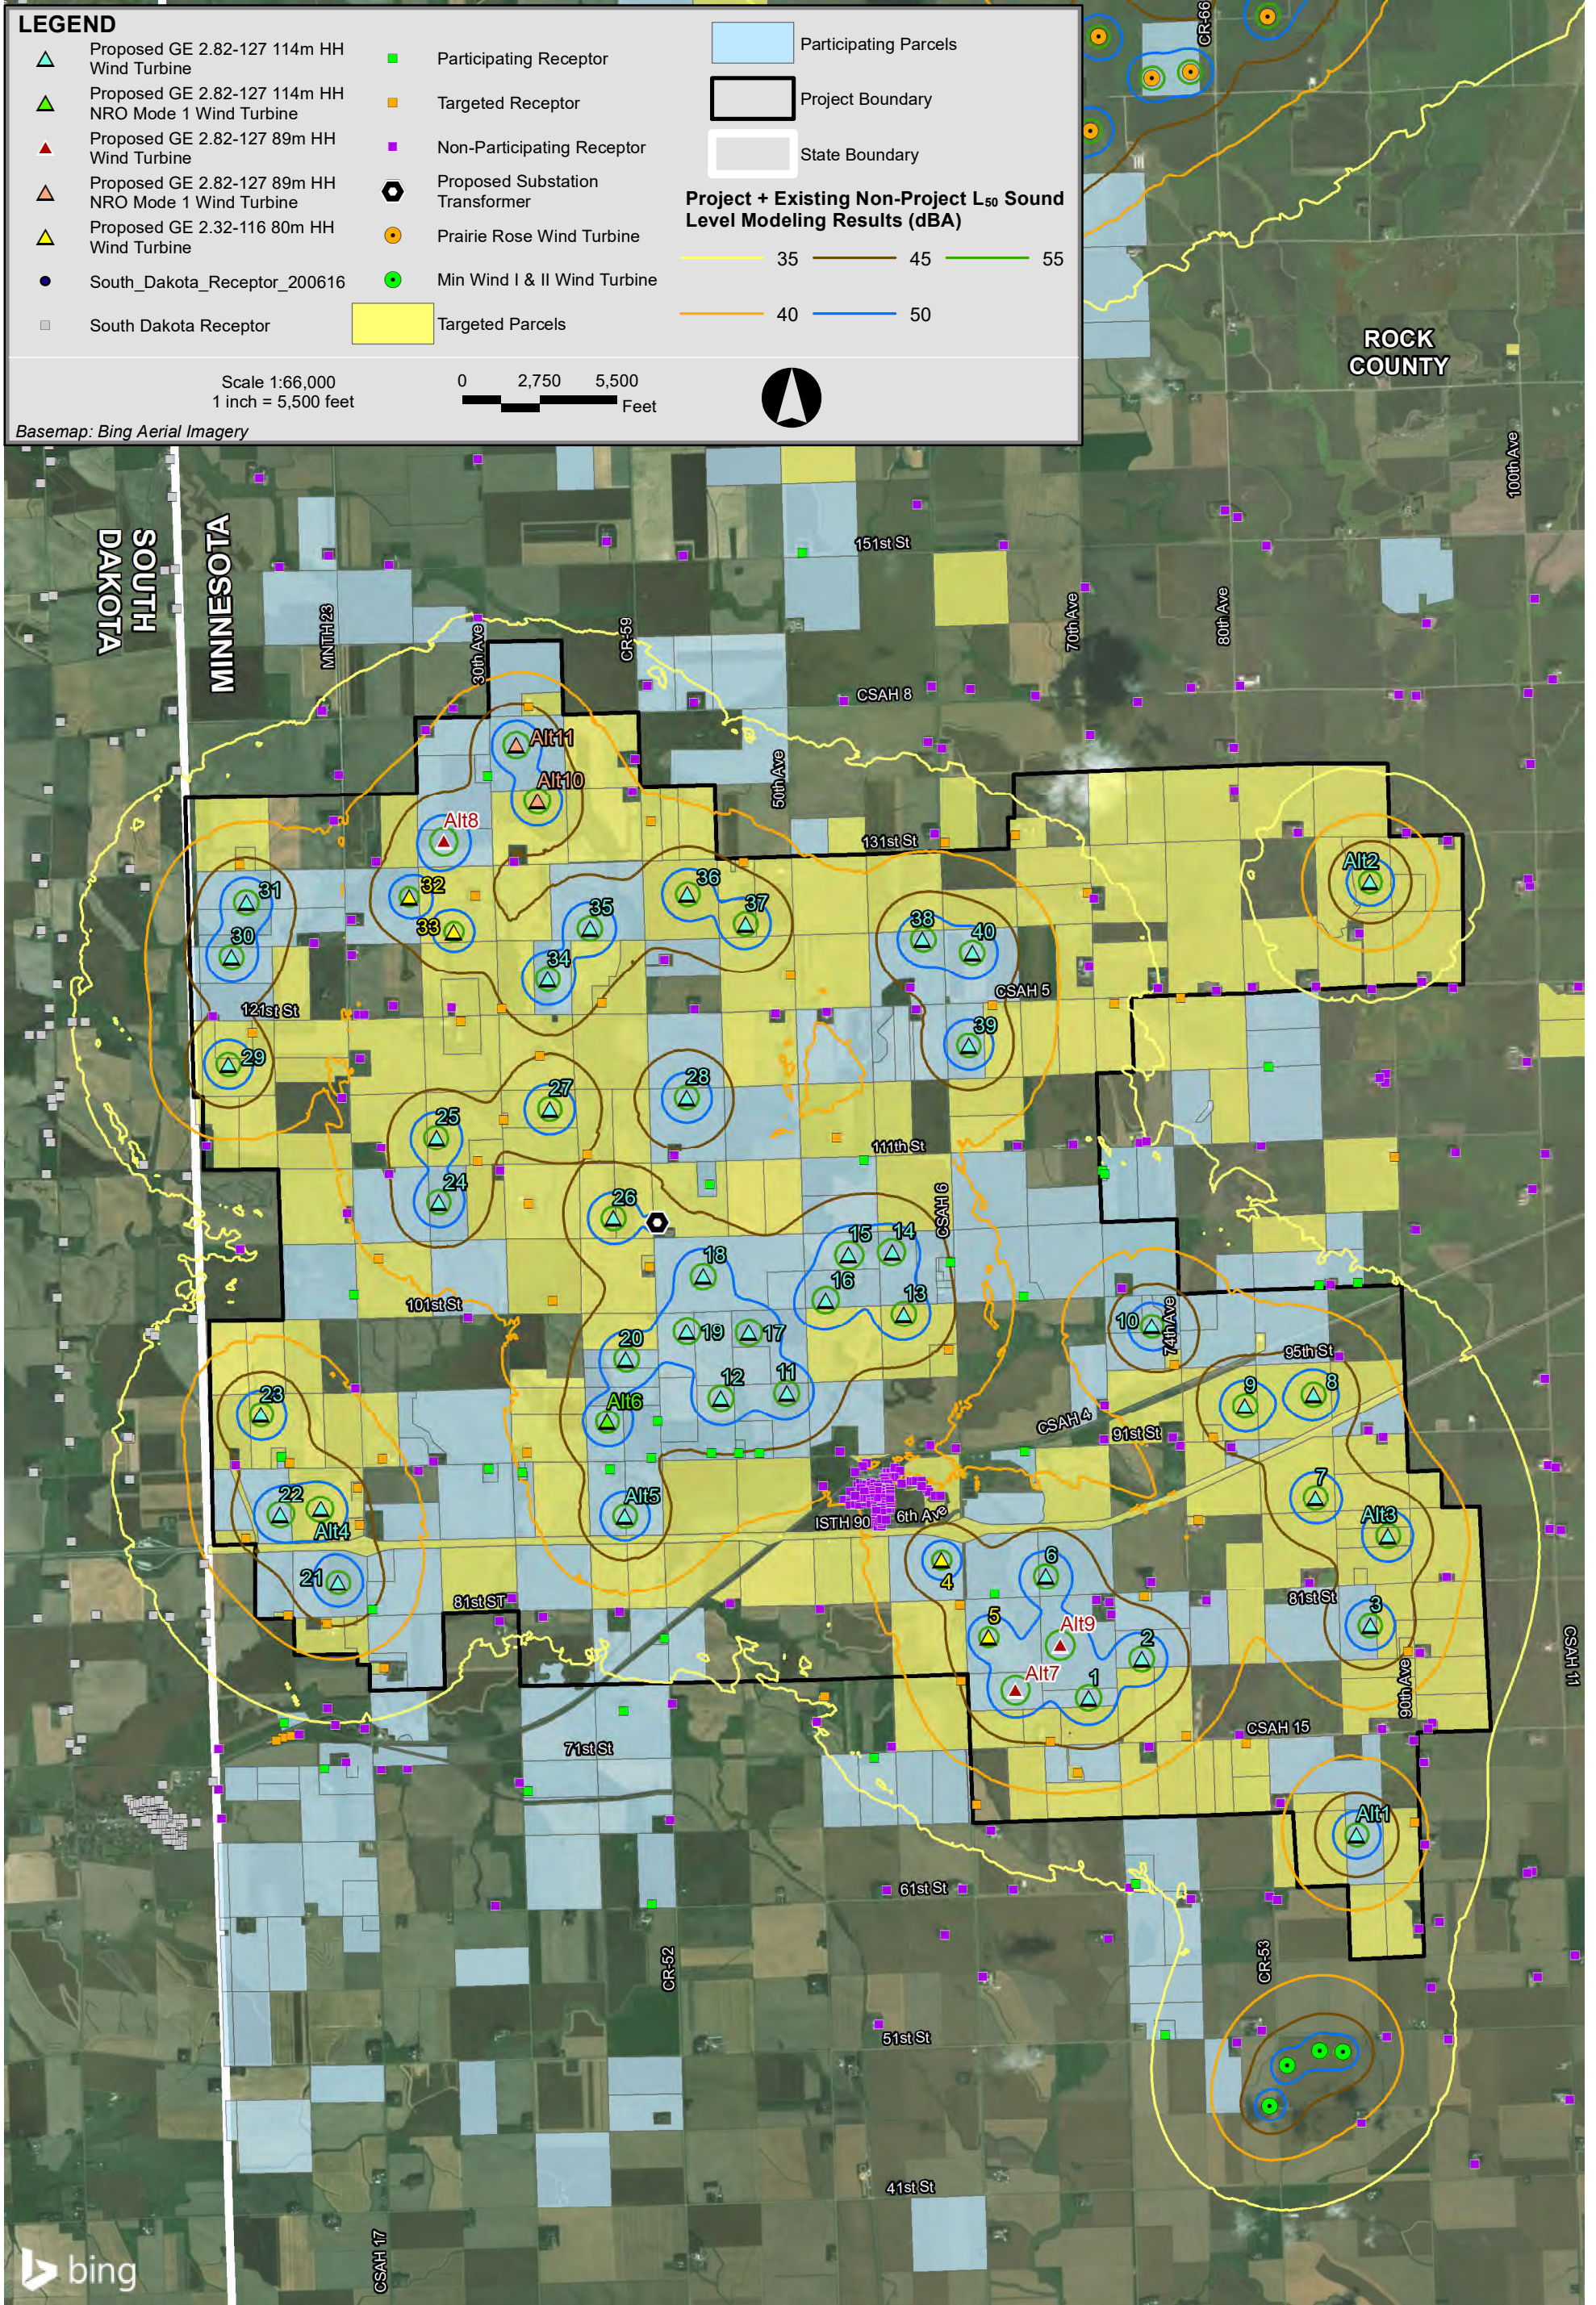

Figure 3-1. Project Study Area

Walleye Wind Project Rock County, Minnesota

Walleye Wind Project Rock County, Minnesota

Walleye Wind Project Rock County, Minnesota

Walleye Wind Project Rock County, Minnesota

Walleye Wind Project Rock County, Minnesota