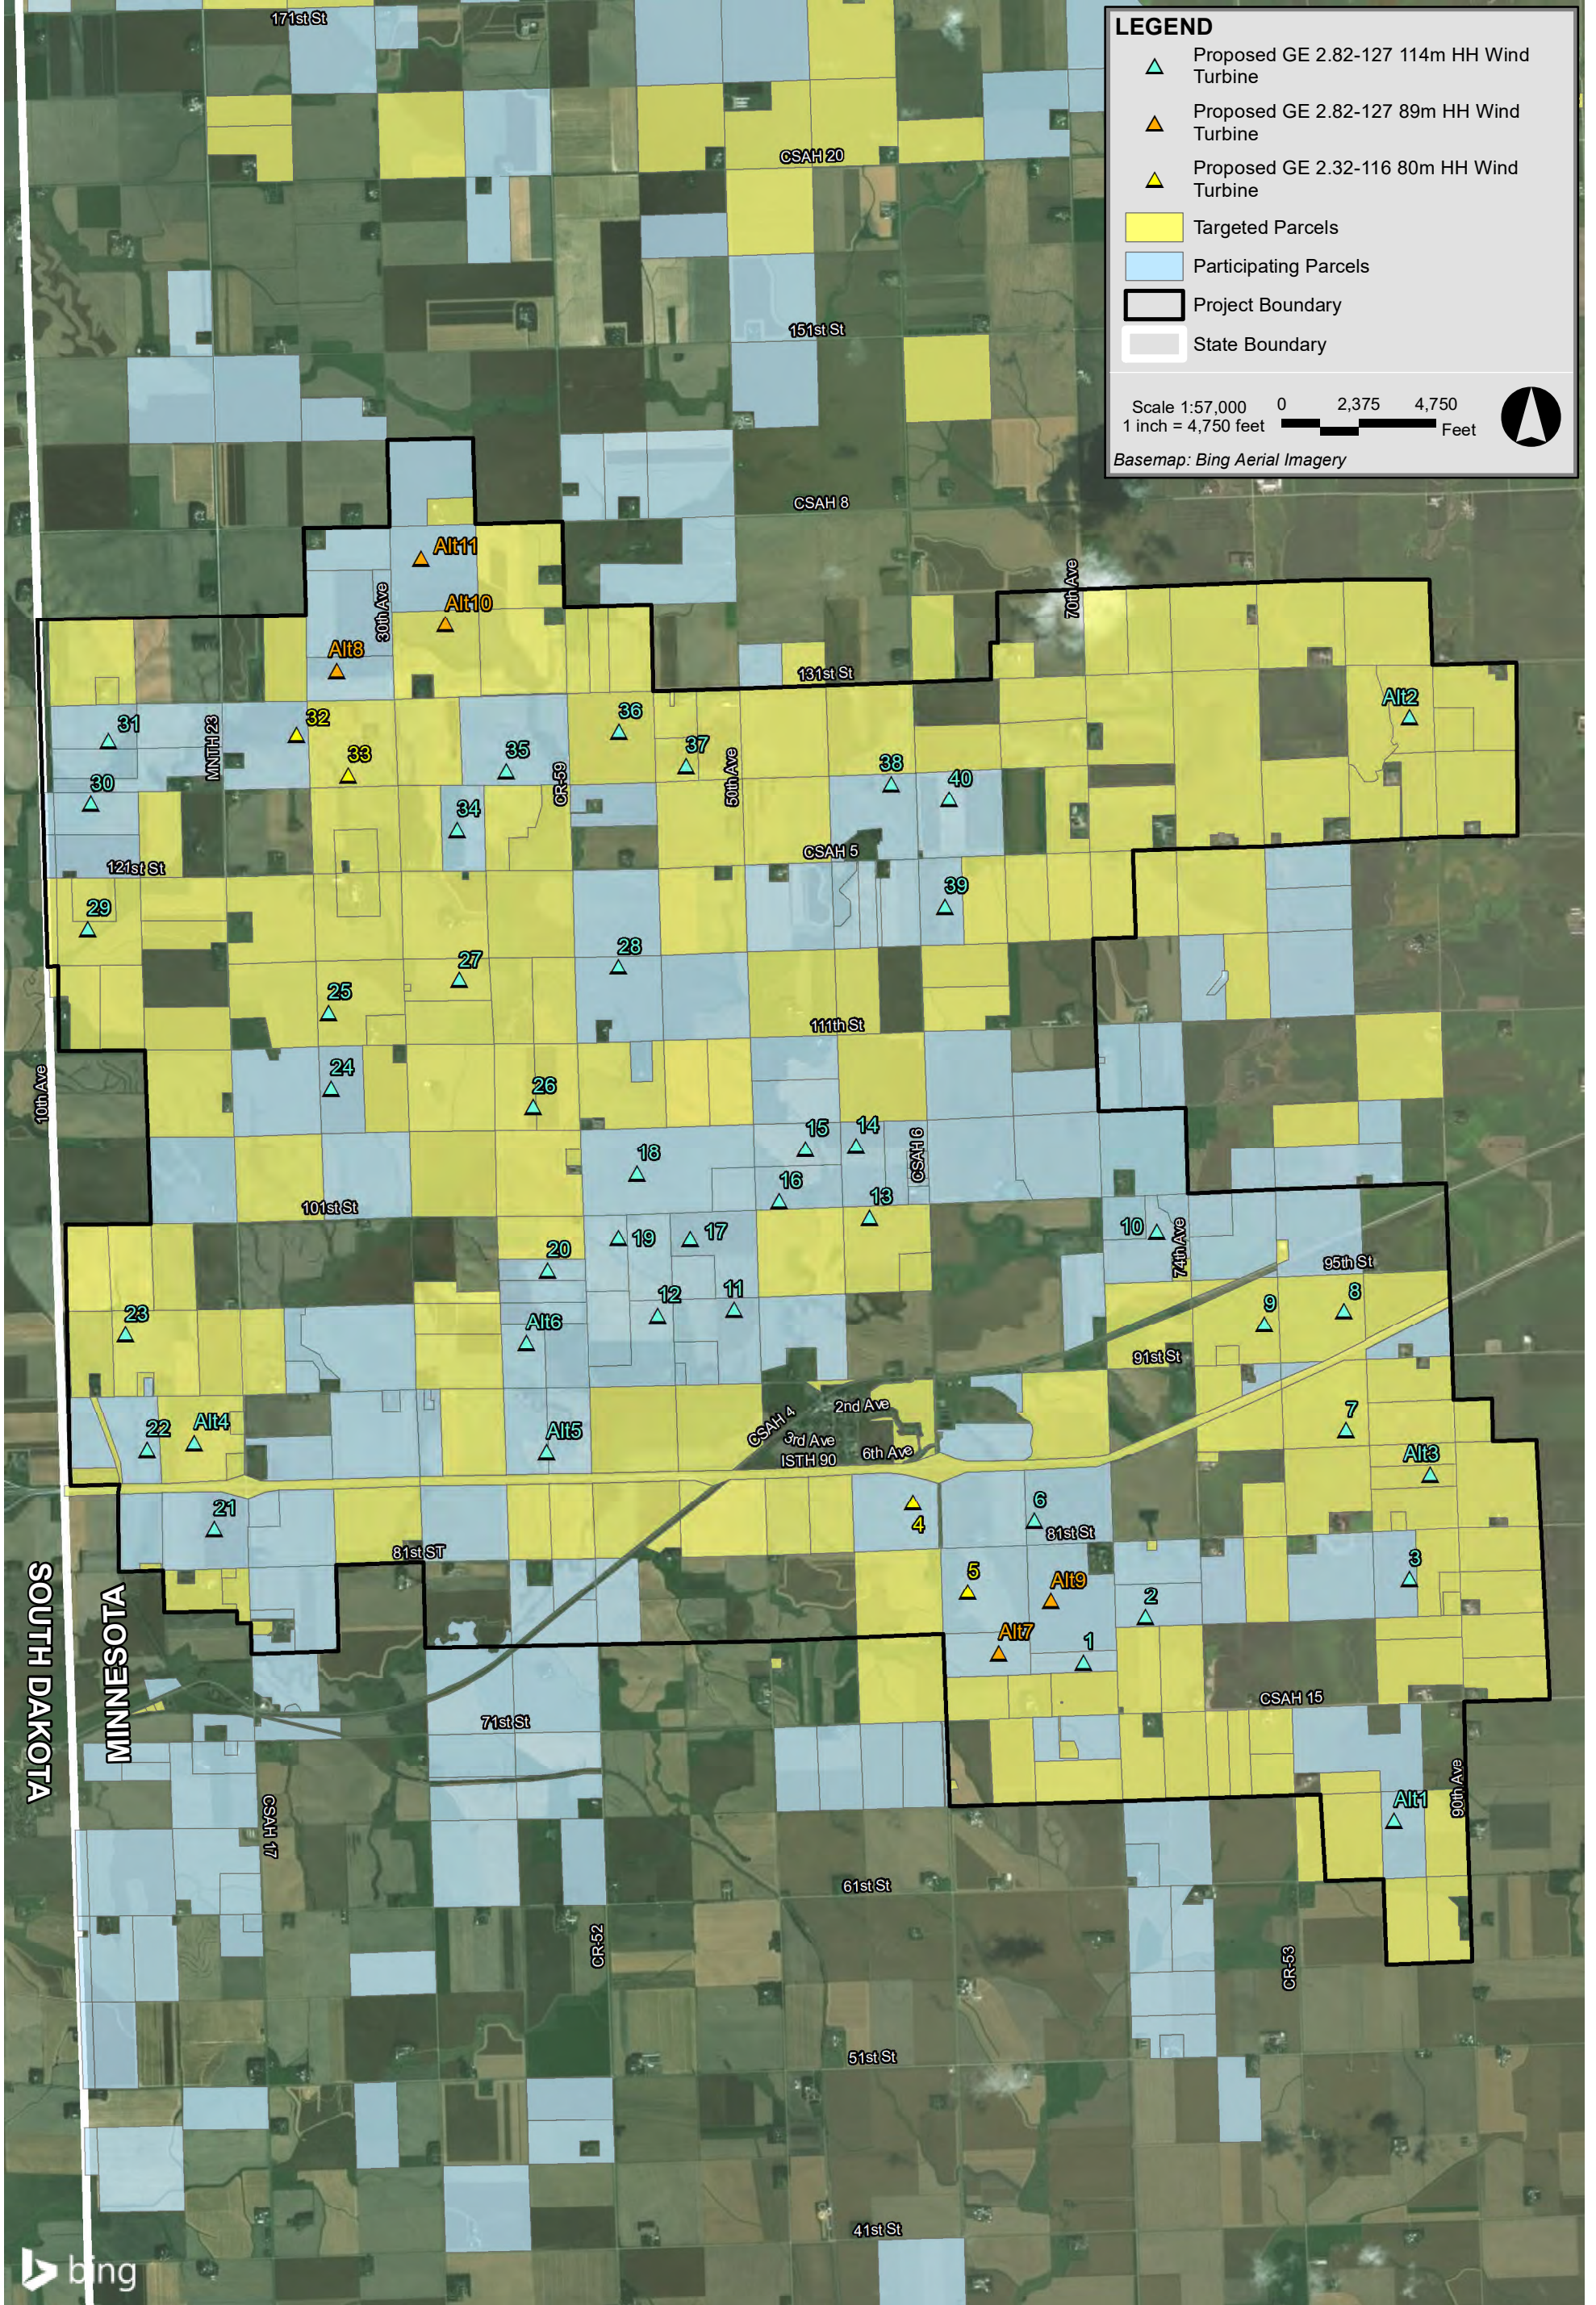

Figure 3-1. Project Study Area

Walleye Wind Project Rock County, Minnesota

Walleye Wind Project Rock County, Minnesota

Walleye Wind Project Rock County, Minnesota

Walleye Wind Project Rock County, Minnesota

Walleye Wind Project Rock County, Minnesota