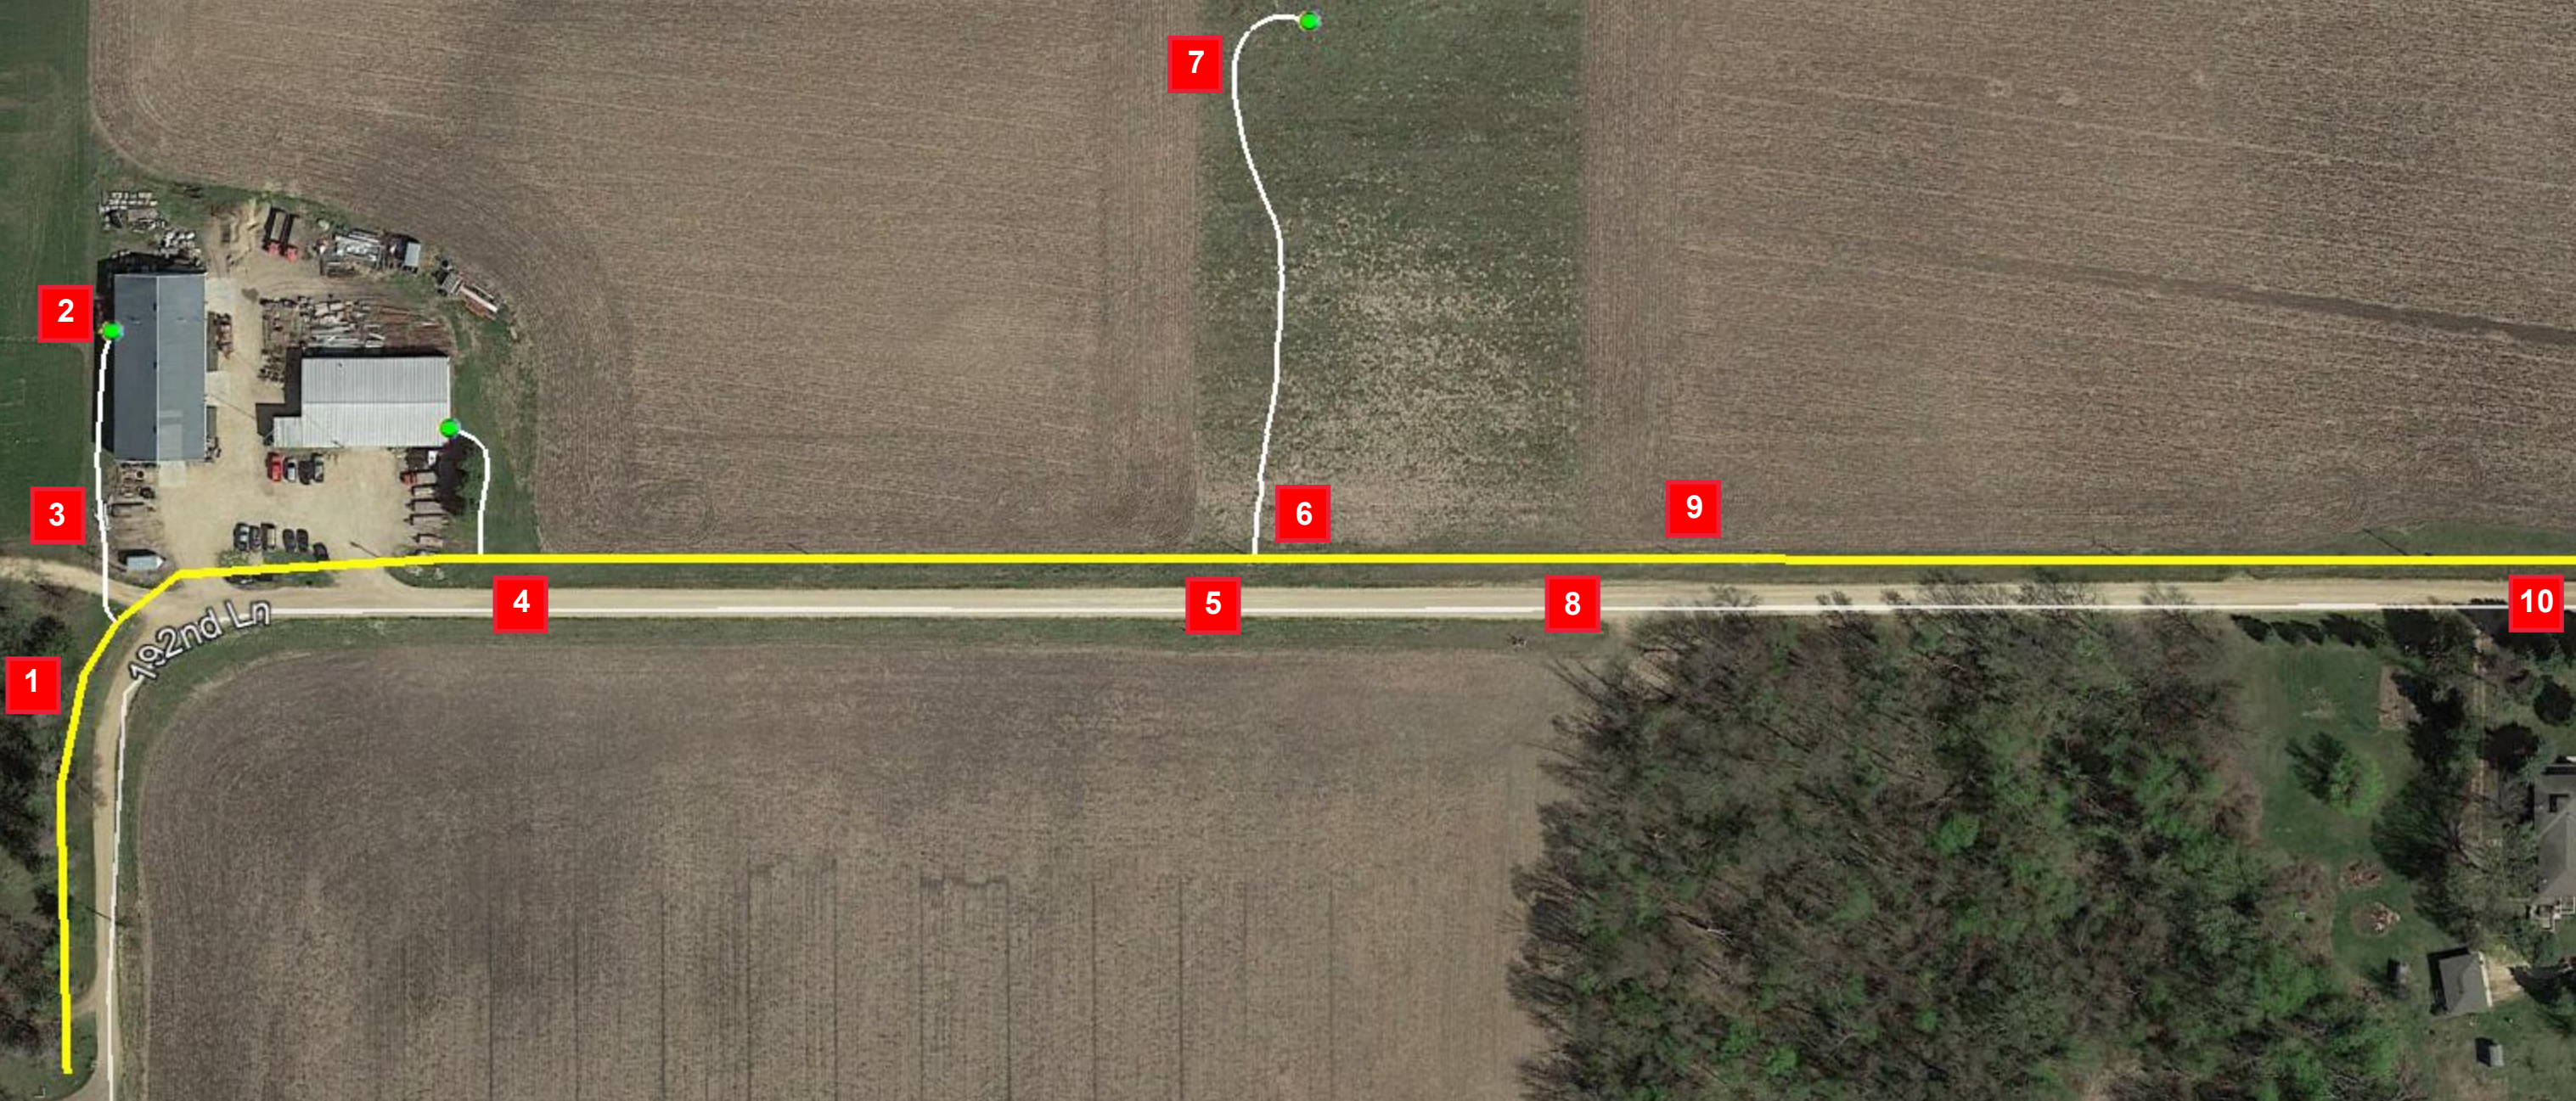

# Greater Minnesota Gas, Inc.

existing natural gas system on 192nd Lane

# Picture 1

Photo taken looking northeast. Existing GMG main follows 192nd Lane on north/west side as road bends. White flagged Centerpoint route ends between two driveways

## Picture 2

Photo taken looking south from existing meter set for 56644 192nd Lane.

# Picture 3

Photo taken looking south towards existing meter set for 56644 192nd Lane.