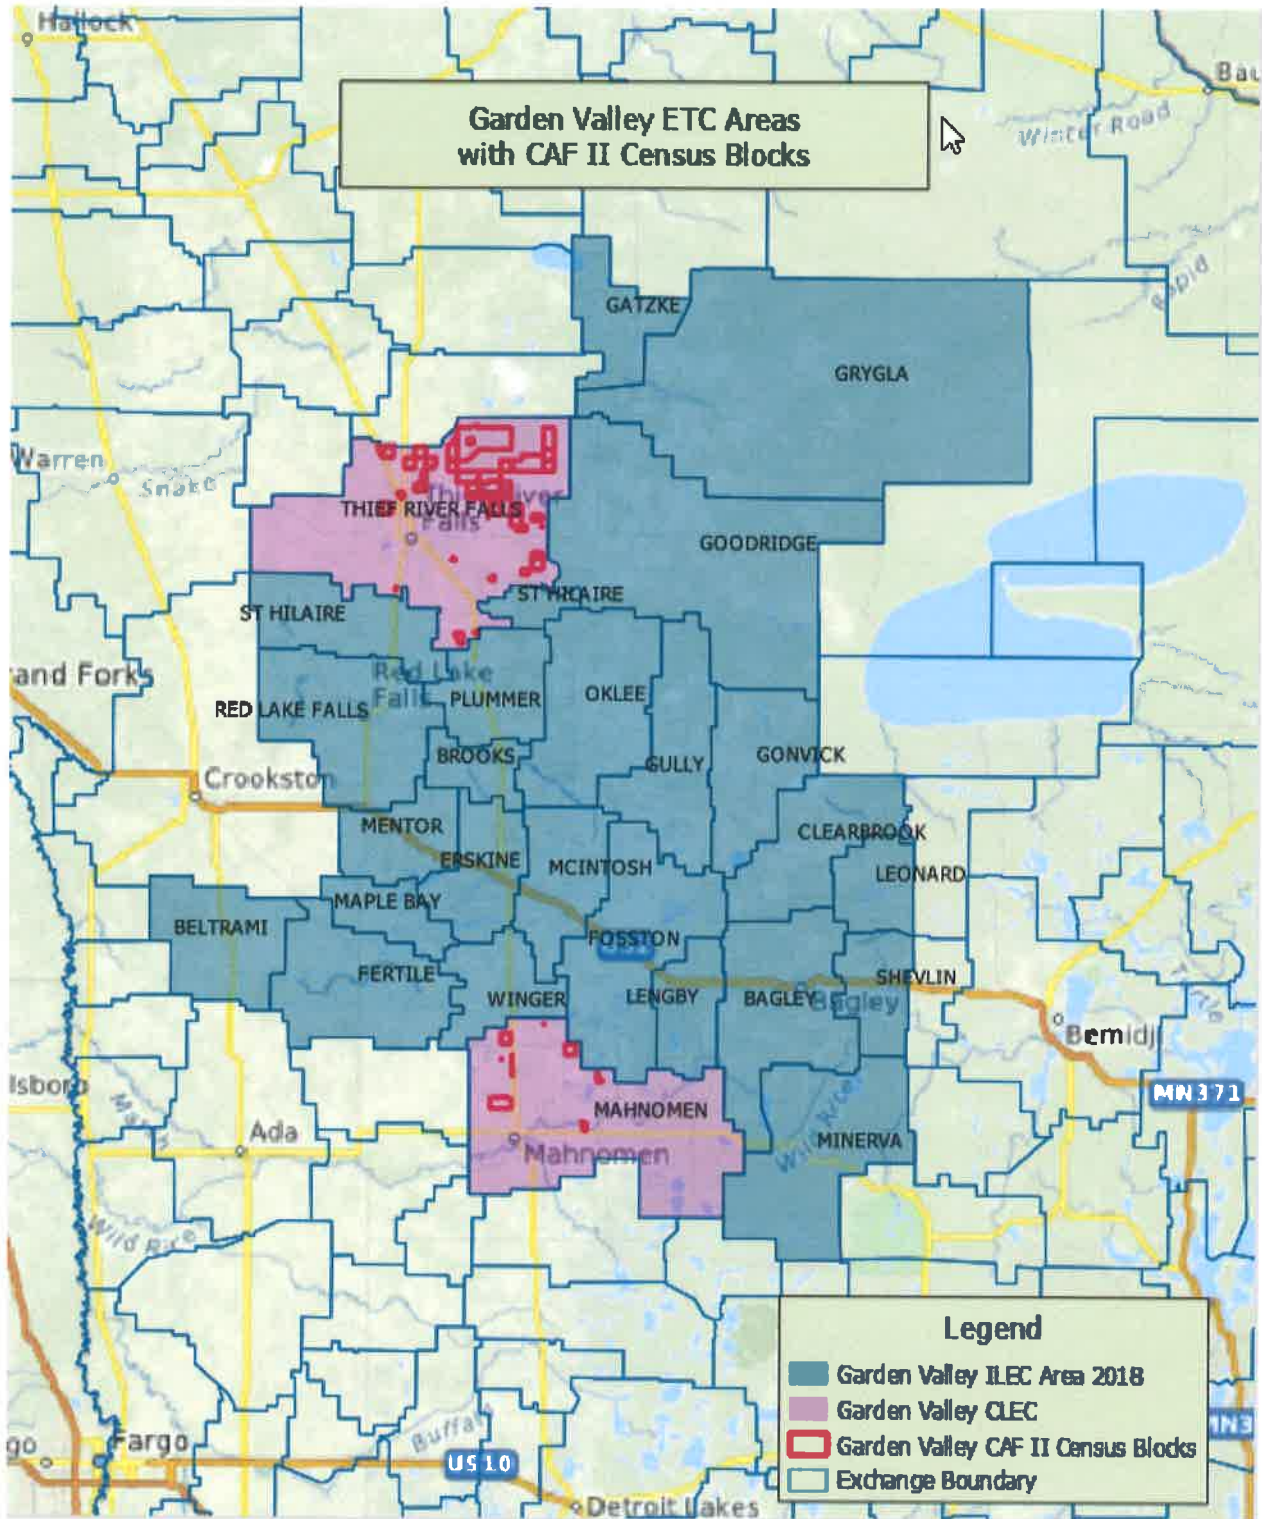

The attached map distinguishes the CAF II census blocks area as compared to the broader exchange areas where the Commission granted ETC designation for the purpose of the Lifeline discount to qualifying customers.

Attachments:

- Map of GVTC ETC area and CAF II census Blocks
- List of CAF II census blocks to be served by Garden Valley

ETC Service Areas: Thief River Falls and Mahnomen exchanges where CenturyLink QC is the incumbent local exchange carrier.