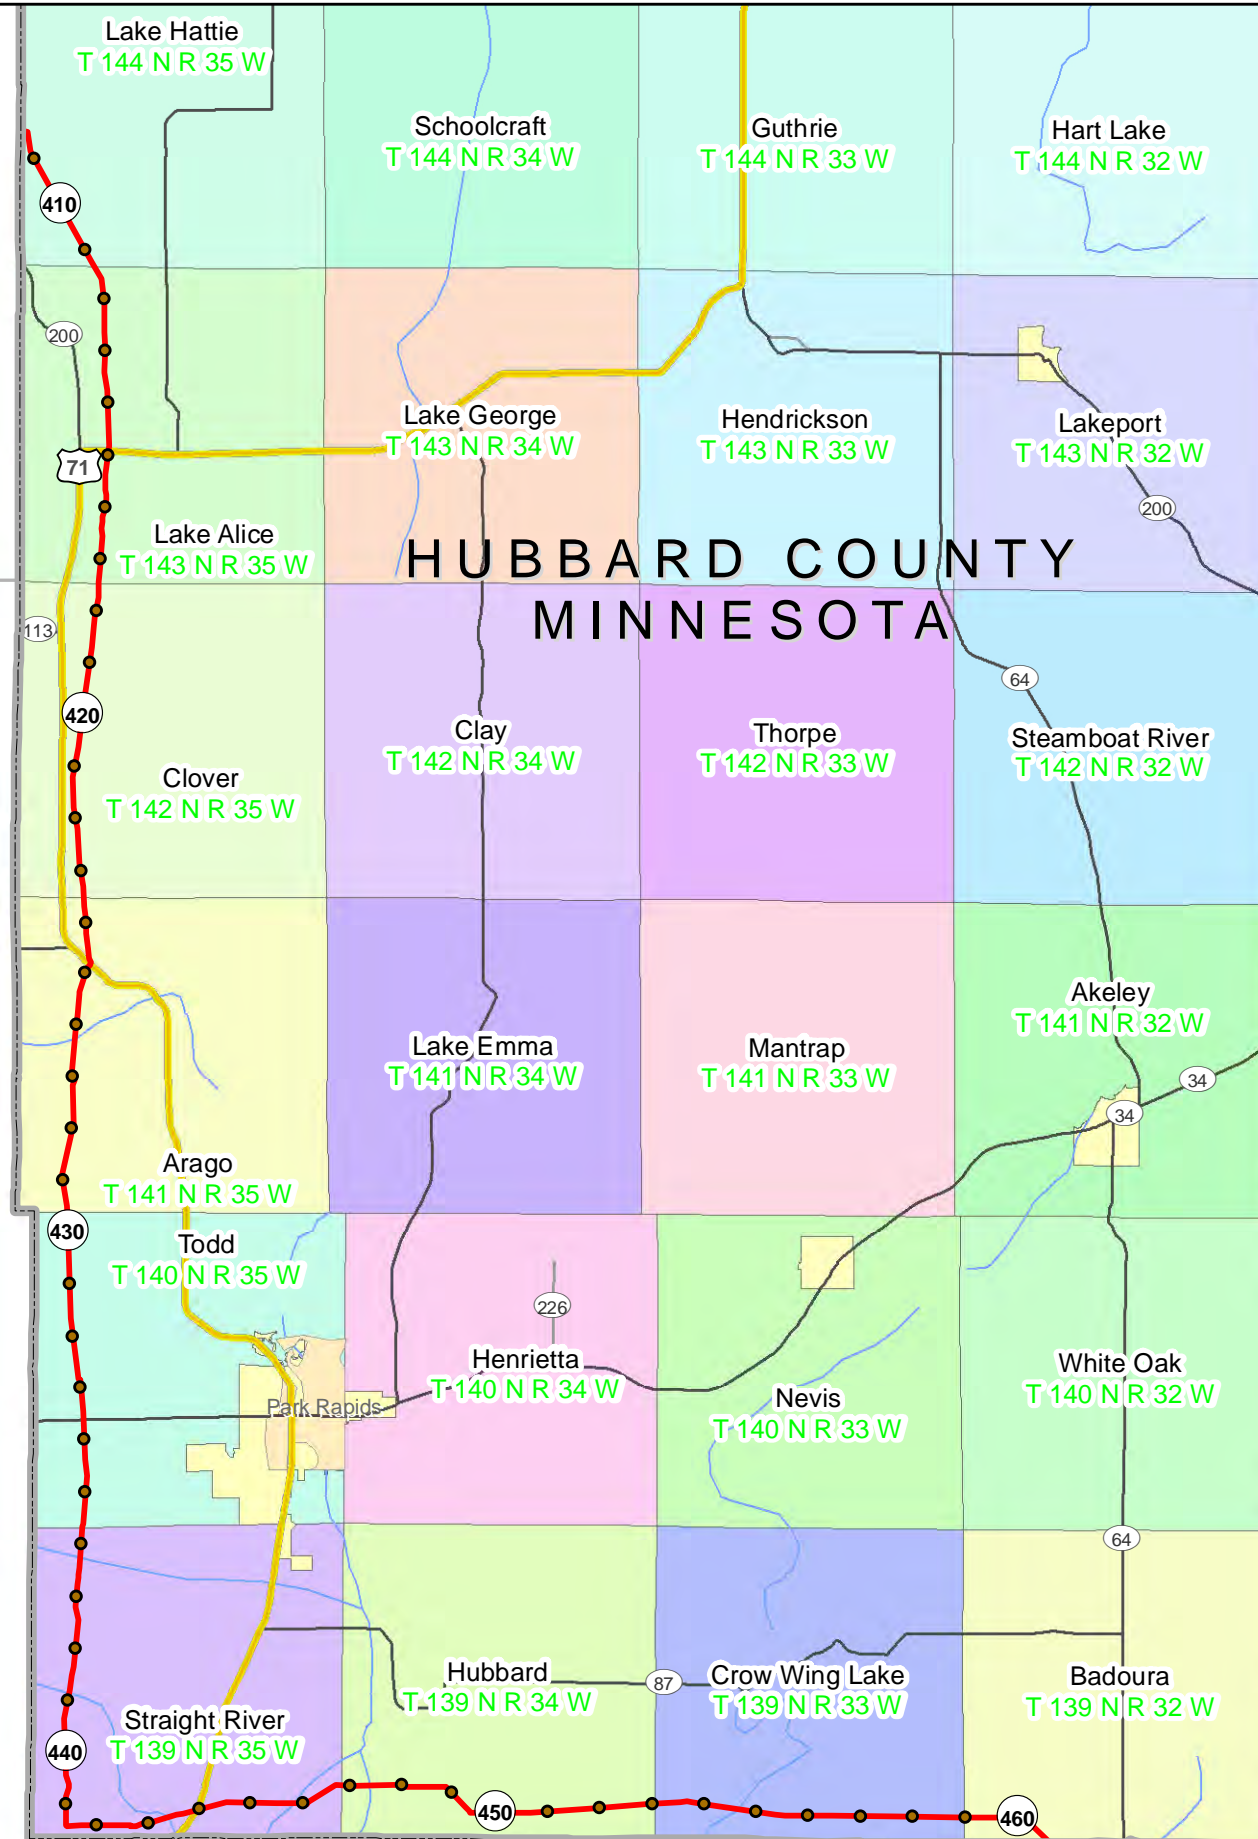

RED LAKE COUNTY  
MINNESOTA

POLK COUNTY  
MINNESOTA

**Legend**

- Proposed Mile Post
- Proposed Sandpiper Pipeline Route

**ENBRIDGE**  
SANDPIPER PIPELINE PROJECT  
Red Lake County, Minnesota

MLB  
Date: 12/19/2013

0 0.25 0.5 Miles

POLK COUNTY  
MINNESOTA

BELTRAMI COUNTY  
MINNESOTA

MAHNOMEN COUNTY  
MINNESOTA

HUBBARD COUNTY  
MINNESOTA

- Legend**
- Proposed Mile Post
  - Proposed Sandpiper Pipeline Route

SANDPIPER PIPELINE PROJECT  
Clearwater County, Minnesota

MLB  
Date: 12/19/2013

CLEARWATER COUNTY  
MINNESOTA

BECKER COUNTY  
MINNESOTA

HUBBARD COUNTY  
MINNESOTA

CASS COUNTY  
MINNESOTA

WADENA COUNTY  
MINNESOTA

**Legend**

- Proposed Mile Post
- Proposed Sandpiper Pipeline Route

SANDPIPER PIPELINE PROJECT  
Hubbard County, Minnesota

HUBBARD COUNTY  
MINNESOTA

AITKIN COUNTY  
MINNESOTA

ST. LOUIS COUNTY  
MINNESOTA

CASS COUNTY  
MINNESOTA

CROW WING COUNTY  
MINNESOTA

**Legend**

- Proposed Mile Post
- Proposed Sandpiper Pipeline Route