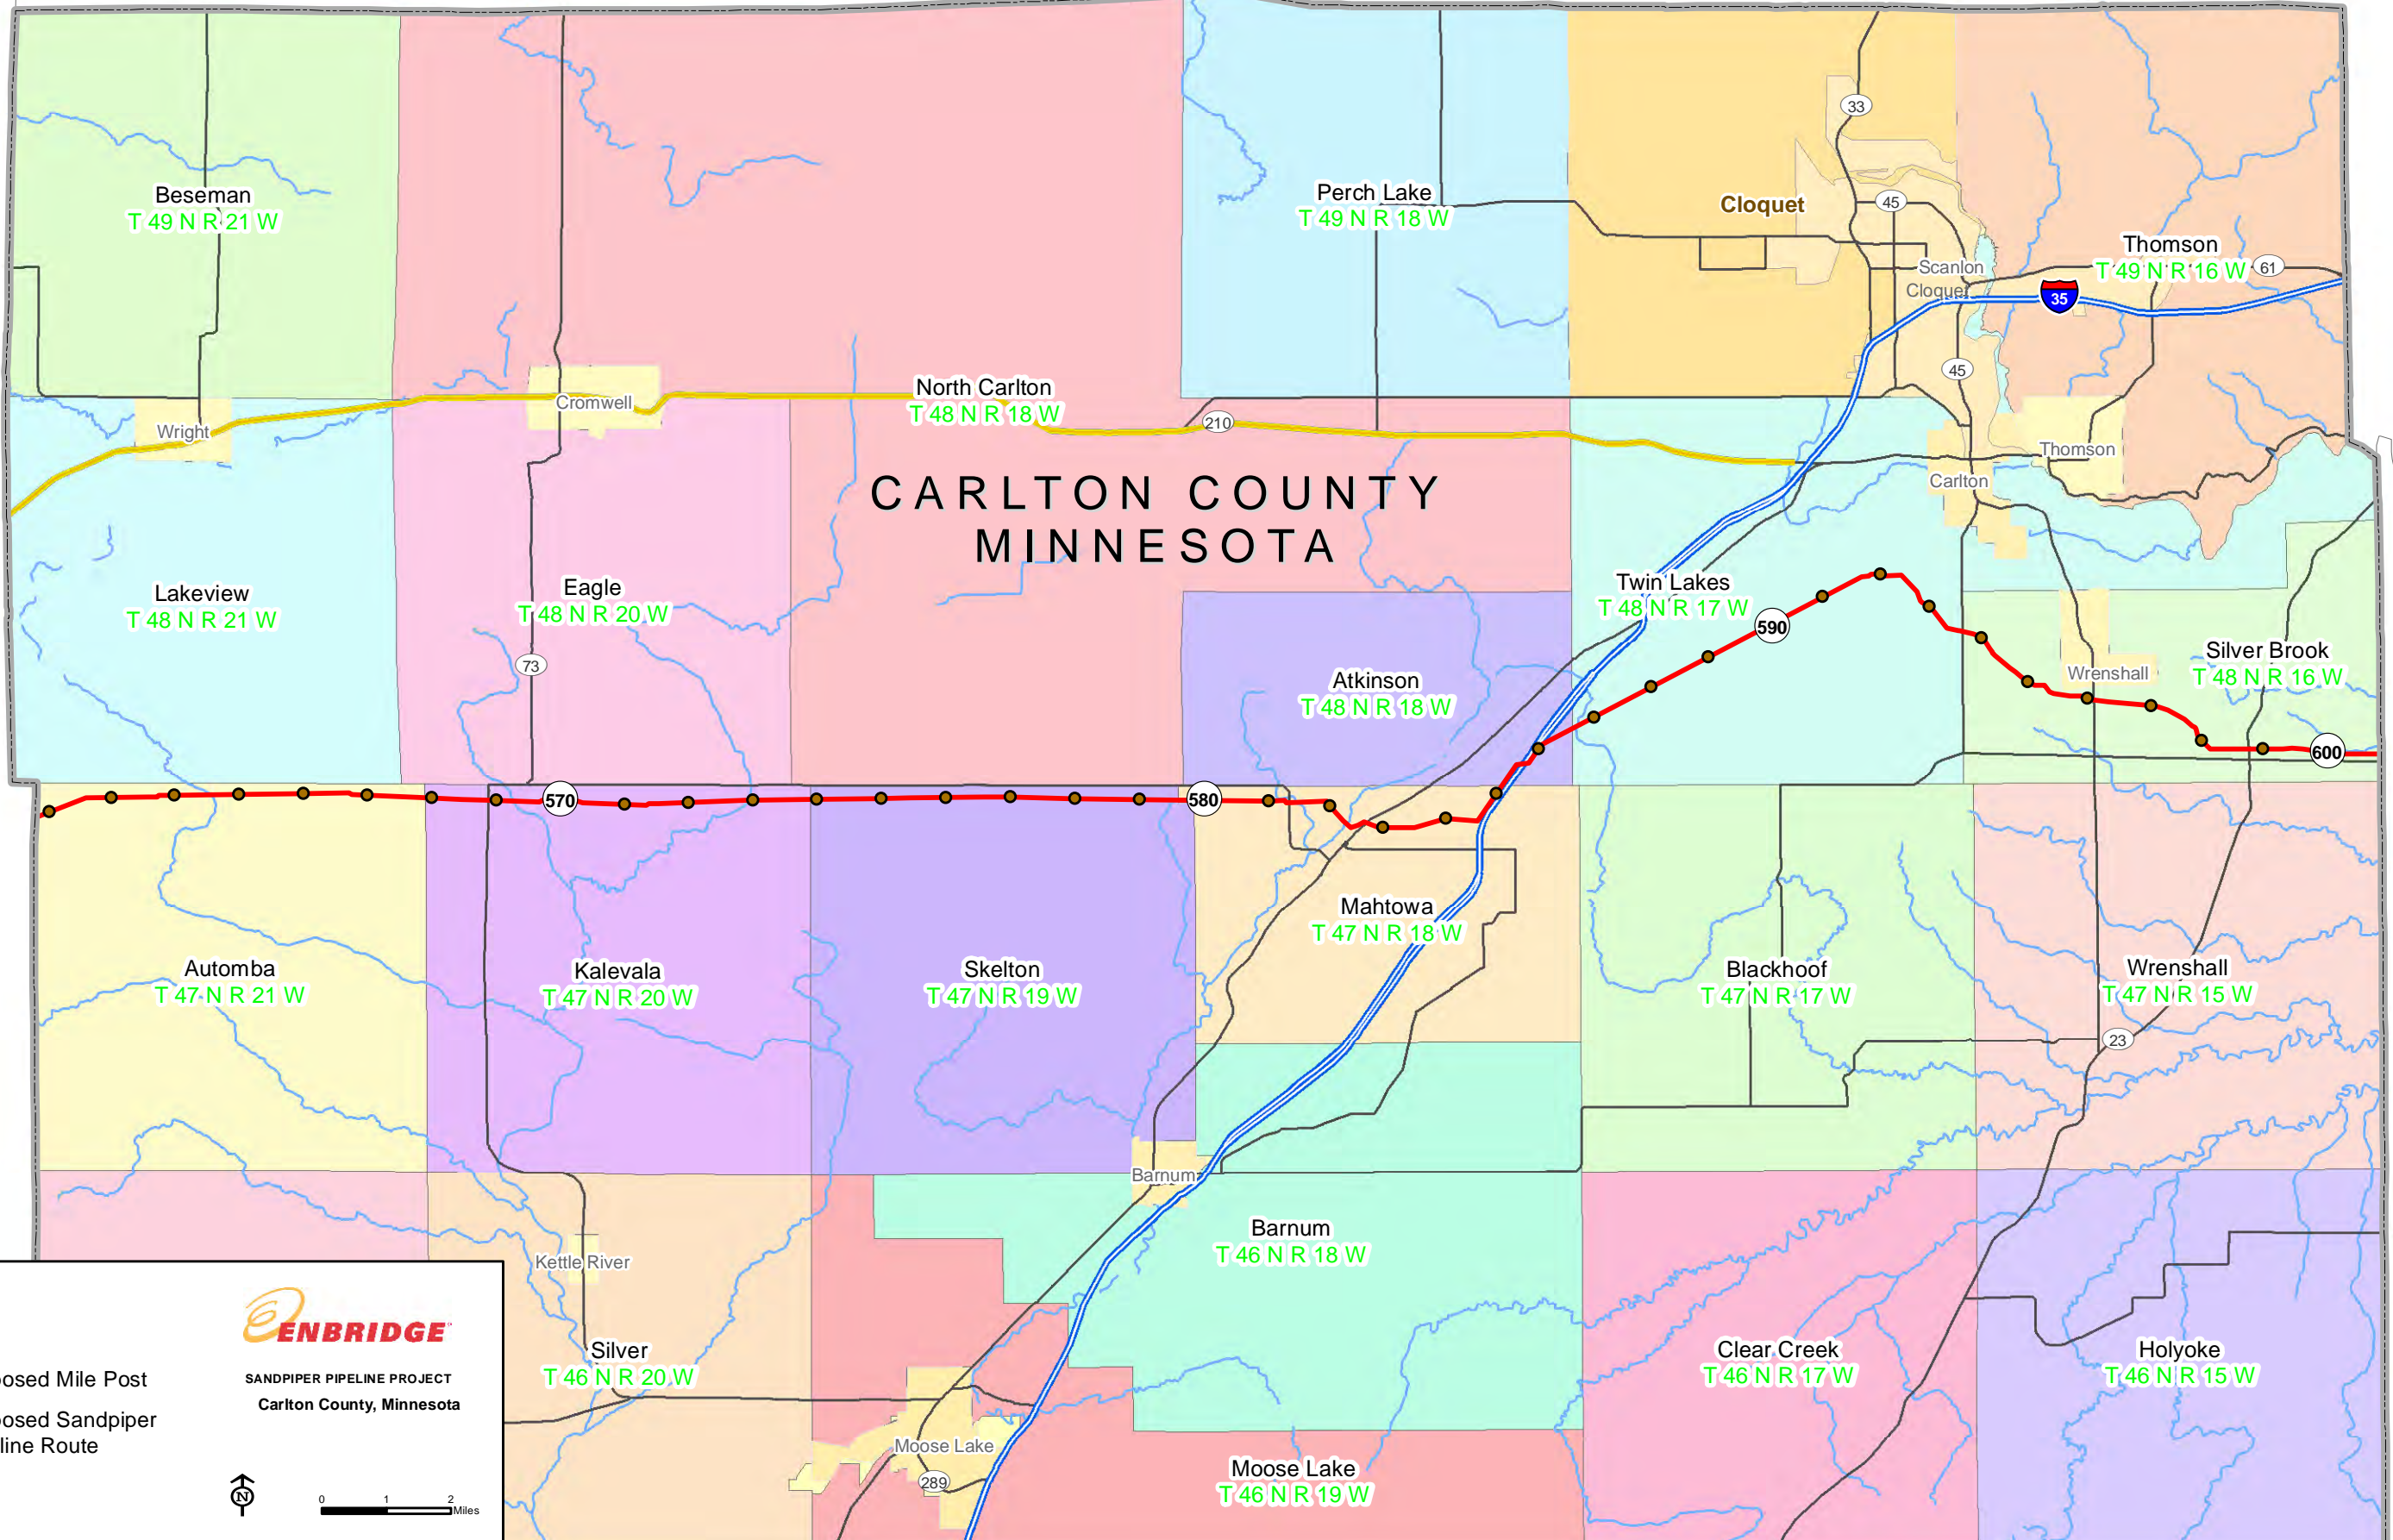

SANDPIPER PIPELINE PROJECT  
Hubbard County, Minnesota

HUBBARD COUNTY  
MINNESOTA

AITKIN COUNTY  
MINNESOTA

ST. LOUIS COUNTY  
MINNESOTA

CASS COUNTY  
MINNESOTA

CROW WING COUNTY  
MINNESOTA

**Legend**

- Proposed Mile Post
- Proposed Sandpiper Pipeline Route

### Legend

- Proposed Mile Post
- Proposed Sandpiper Pipeline Route

SANDPIPER PIPELINE PROJECT  
Crow Wing County, Minnesota

0 0.1 0.2  
Miles

MLB  
Date: 12/19/2013

CASS COUNTY  
MINNESOTA

ST. LOUIS COUNTY  
MINNESOTA

Spalding  
T 47 N R 23 W

Salo  
T 47 N R 22 W

- Legend**
- Proposed Mile Post
  - Proposed Sandpiper Pipeline Route

SANDPIPER PIPELINE PROJECT  
Aitkin County, Minnesota

MLB  
Date: 12/19/2013

520

169

530

Tamarack

ST. LOUIS COUNTY  
MINNESOTA

CARLTON COUNTY  
MINNESOTA

AITKIN COUNTY  
MINNESOTA

DOUGLAS COUNTY  
WISCONSIN

**Legend**

- Proposed Mile Post
- Proposed Sandpiper Pipeline Route

**ENBRIDGE**  
SANDPIPER PIPELINE PROJECT  
Carlton County, Minnesota