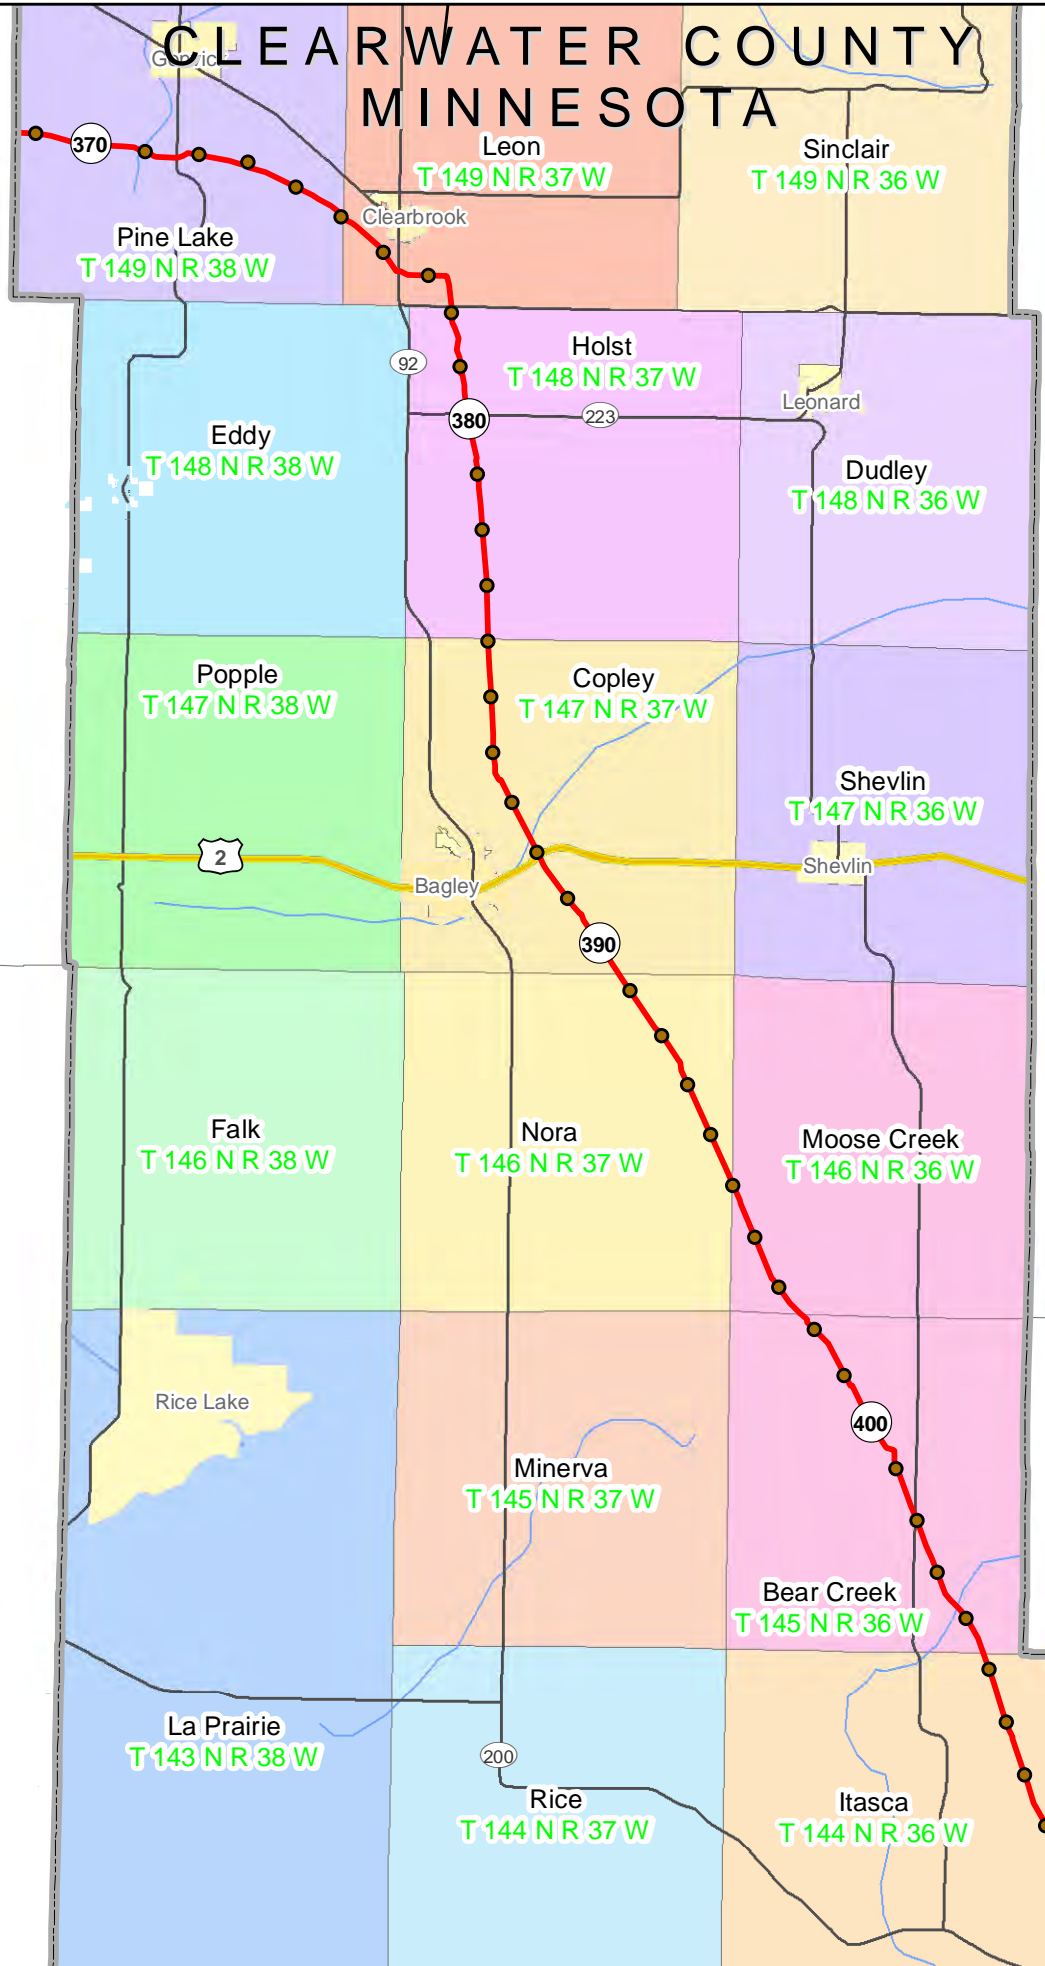

RED LAKE COUNTY  
MINNESOTA

POLK COUNTY  
MINNESOTA

**Legend**

- Proposed Mile Post
- Proposed Sandpiper Pipeline Route

**ENBRIDGE**  
SANDPIPER PIPELINE PROJECT  
Red Lake County, Minnesota

MLB  
Date: 12/19/2013

0 0.25 0.5 Miles

POLK COUNTY  
MINNESOTA

BELTRAMI COUNTY  
MINNESOTA

MAHNOMEN COUNTY  
MINNESOTA

HUBBARD COUNTY  
MINNESOTA

- Legend**
- Proposed Mile Post
  - Proposed Sandpiper Pipeline Route

SANDPIPER PIPELINE PROJECT  
Clearwater County, Minnesota

MLB  
Date: 12/19/2013

CLEARWATER COUNTY  
MINNESOTA

BECKER COUNTY  
MINNESOTA

HUBBARD COUNTY  
MINNESOTA

CASS COUNTY  
MINNESOTA

WADENA COUNTY  
MINNESOTA

**Legend**

- Proposed Mile Post
- Proposed Sandpiper Pipeline Route

SANDPIPER PIPELINE PROJECT  
Hubbard County, Minnesota

HUBBARD COUNTY  
MINNESOTA

AITKIN COUNTY  
MINNESOTA

ST. LOUIS COUNTY  
MINNESOTA

CASS COUNTY  
MINNESOTA

CROW WING COUNTY  
MINNESOTA

**Legend**

- Proposed Mile Post
- Proposed Sandpiper Pipeline Route