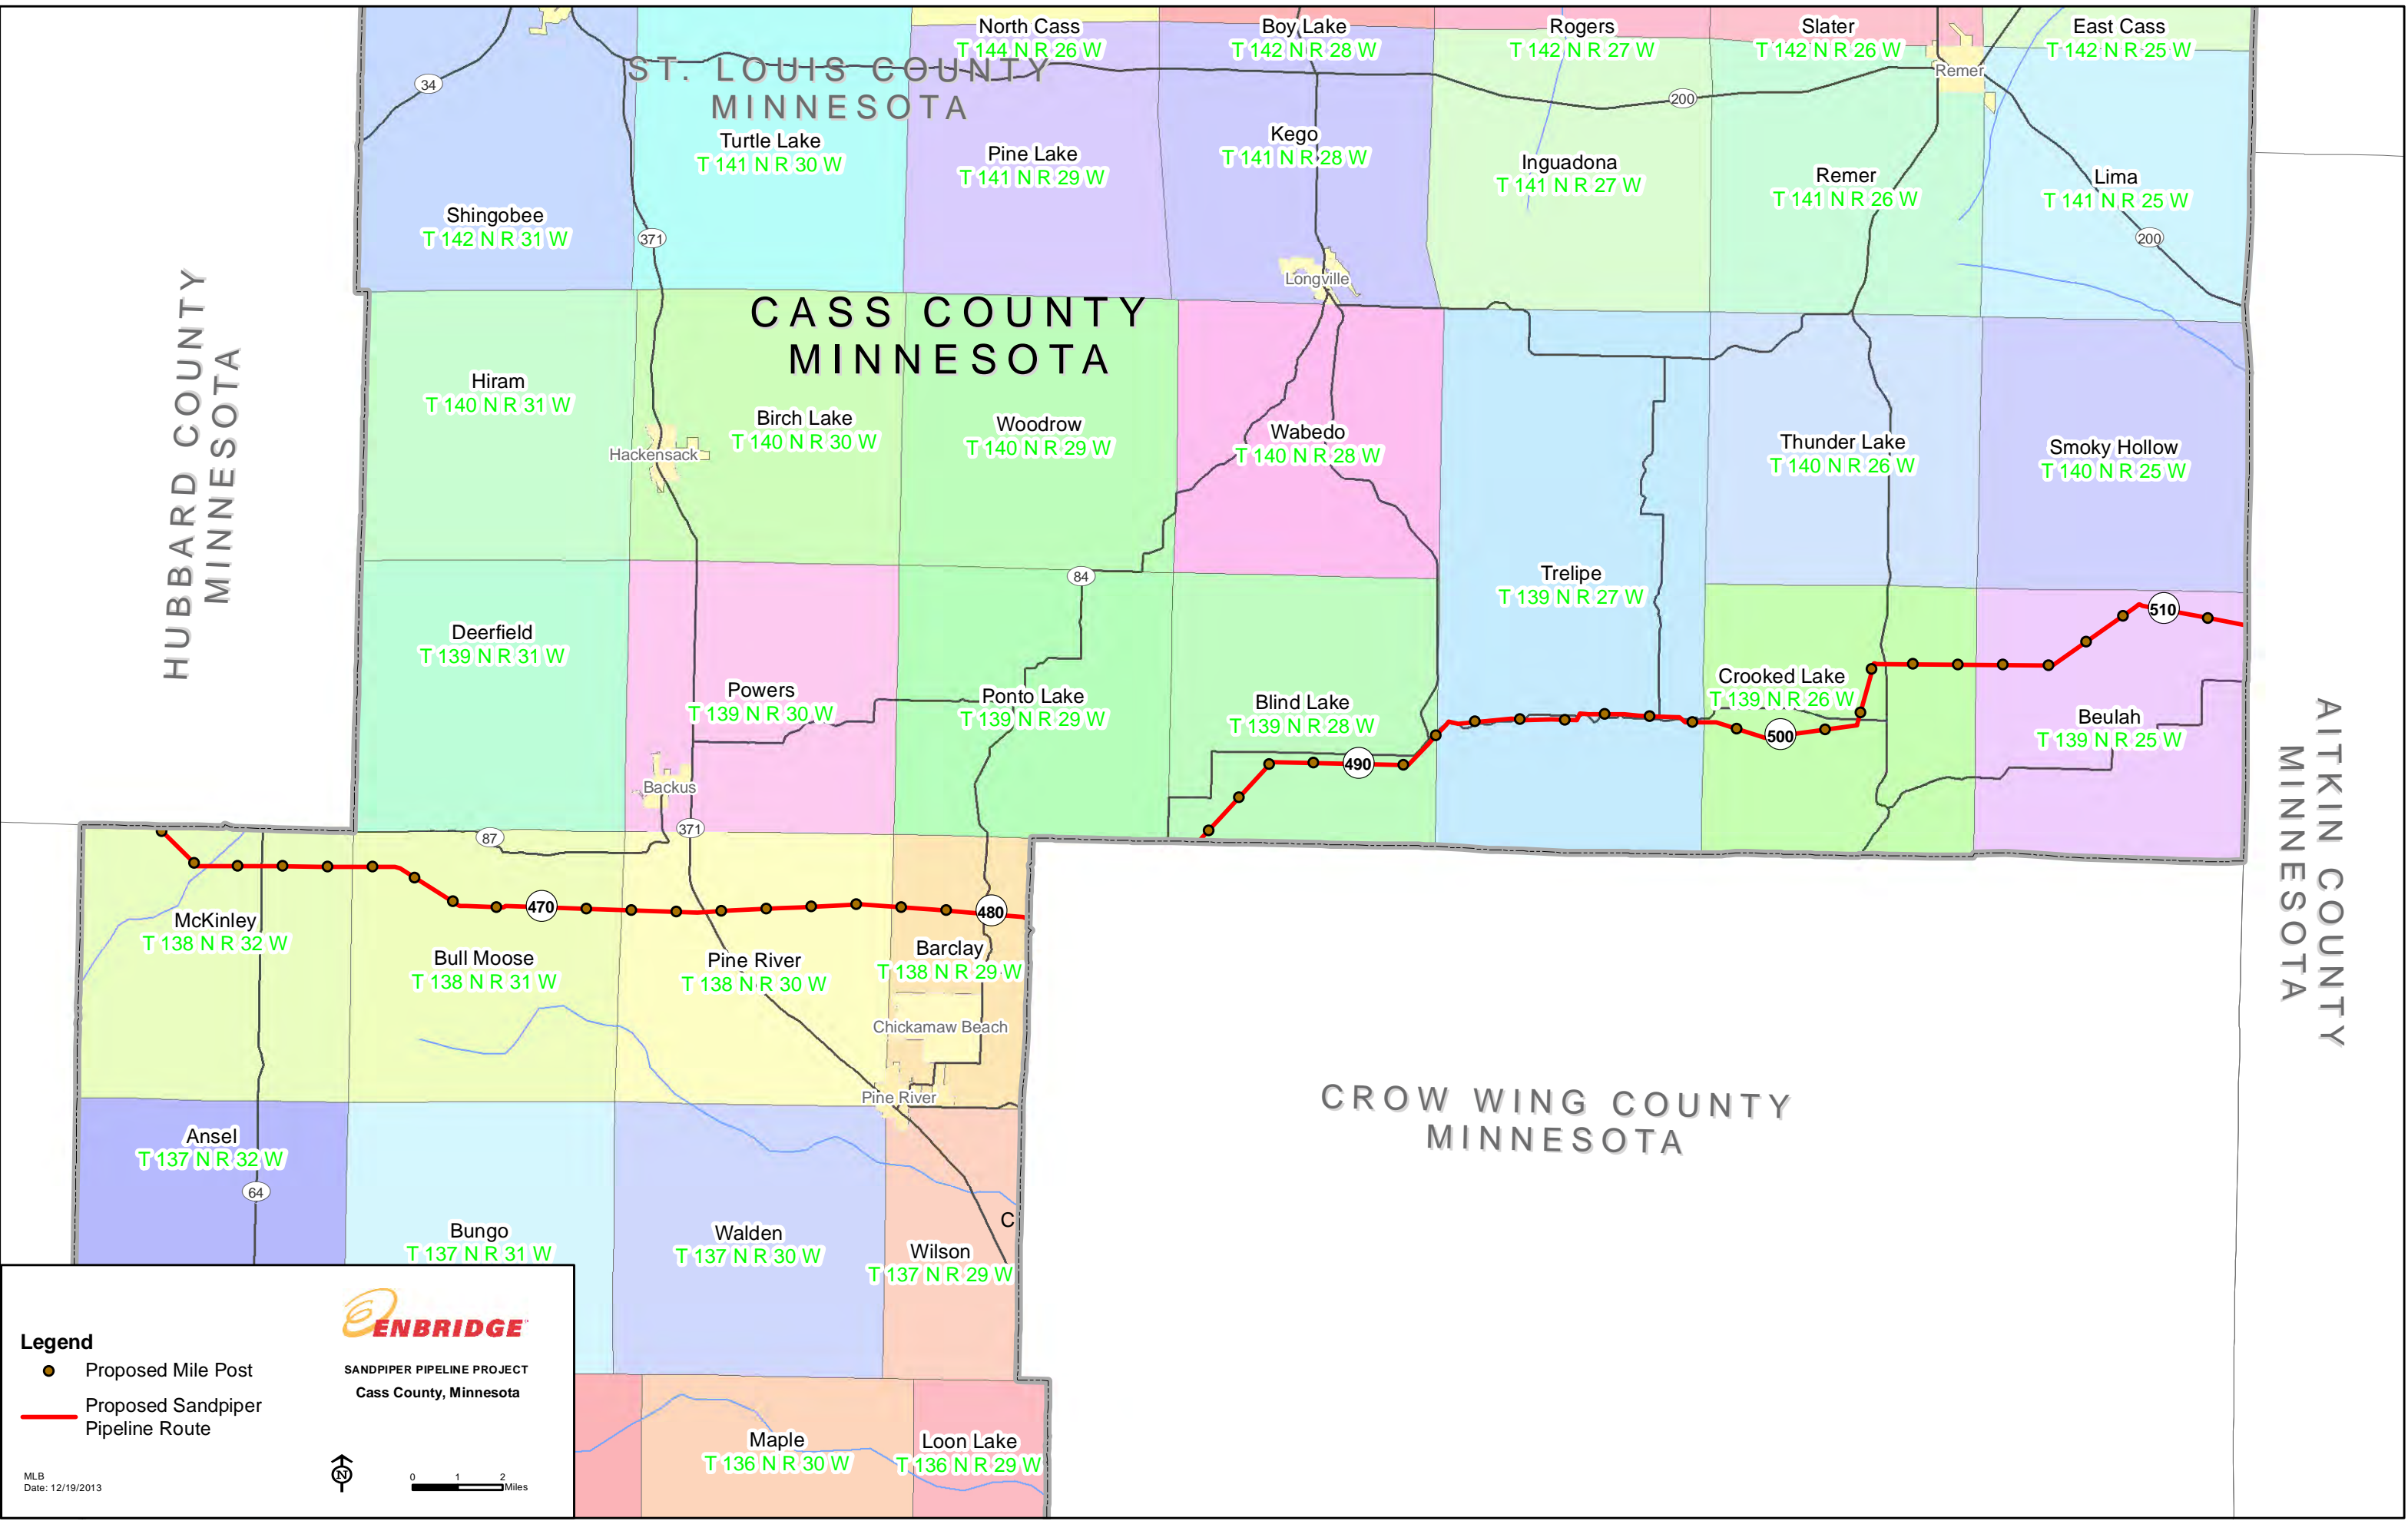

RED LAKE COUNTY  
MINNESOTA

POLK COUNTY  
MINNESOTA

**Legend**

- Proposed Mile Post
- Proposed Sandpiper Pipeline Route

**ENBRIDGE**  
SANDPIPER PIPELINE PROJECT  
Red Lake County, Minnesota

MLB  
Date: 12/19/2013

0 0.25 0.5 Miles

POLK COUNTY  
MINNESOTA

BELTRAMI COUNTY  
MINNESOTA

MAHNOMEN COUNTY  
MINNESOTA

HUBBARD COUNTY  
MINNESOTA

- Legend**
- Proposed Mile Post
  - Proposed Sandpiper Pipeline Route

SANDPIPER PIPELINE PROJECT  
Clearwater County, Minnesota

MLB  
Date: 12/19/2013

CLEARWATER COUNTY  
MINNESOTA

BECKER COUNTY  
MINNESOTA

HUBBARD COUNTY  
MINNESOTA

CASS COUNTY  
MINNESOTA

WADENA COUNTY  
MINNESOTA

**Legend**

- Proposed Mile Post
- Proposed Sandpiper Pipeline Route

SANDPIPER PIPELINE PROJECT  
Hubbard County, Minnesota

HUBBARD COUNTY  
MINNESOTA

AITKIN COUNTY  
MINNESOTA

ST. LOUIS COUNTY  
MINNESOTA

CASS COUNTY  
MINNESOTA

CROW WING COUNTY  
MINNESOTA

**Legend**

- Proposed Mile Post
- Proposed Sandpiper Pipeline Route