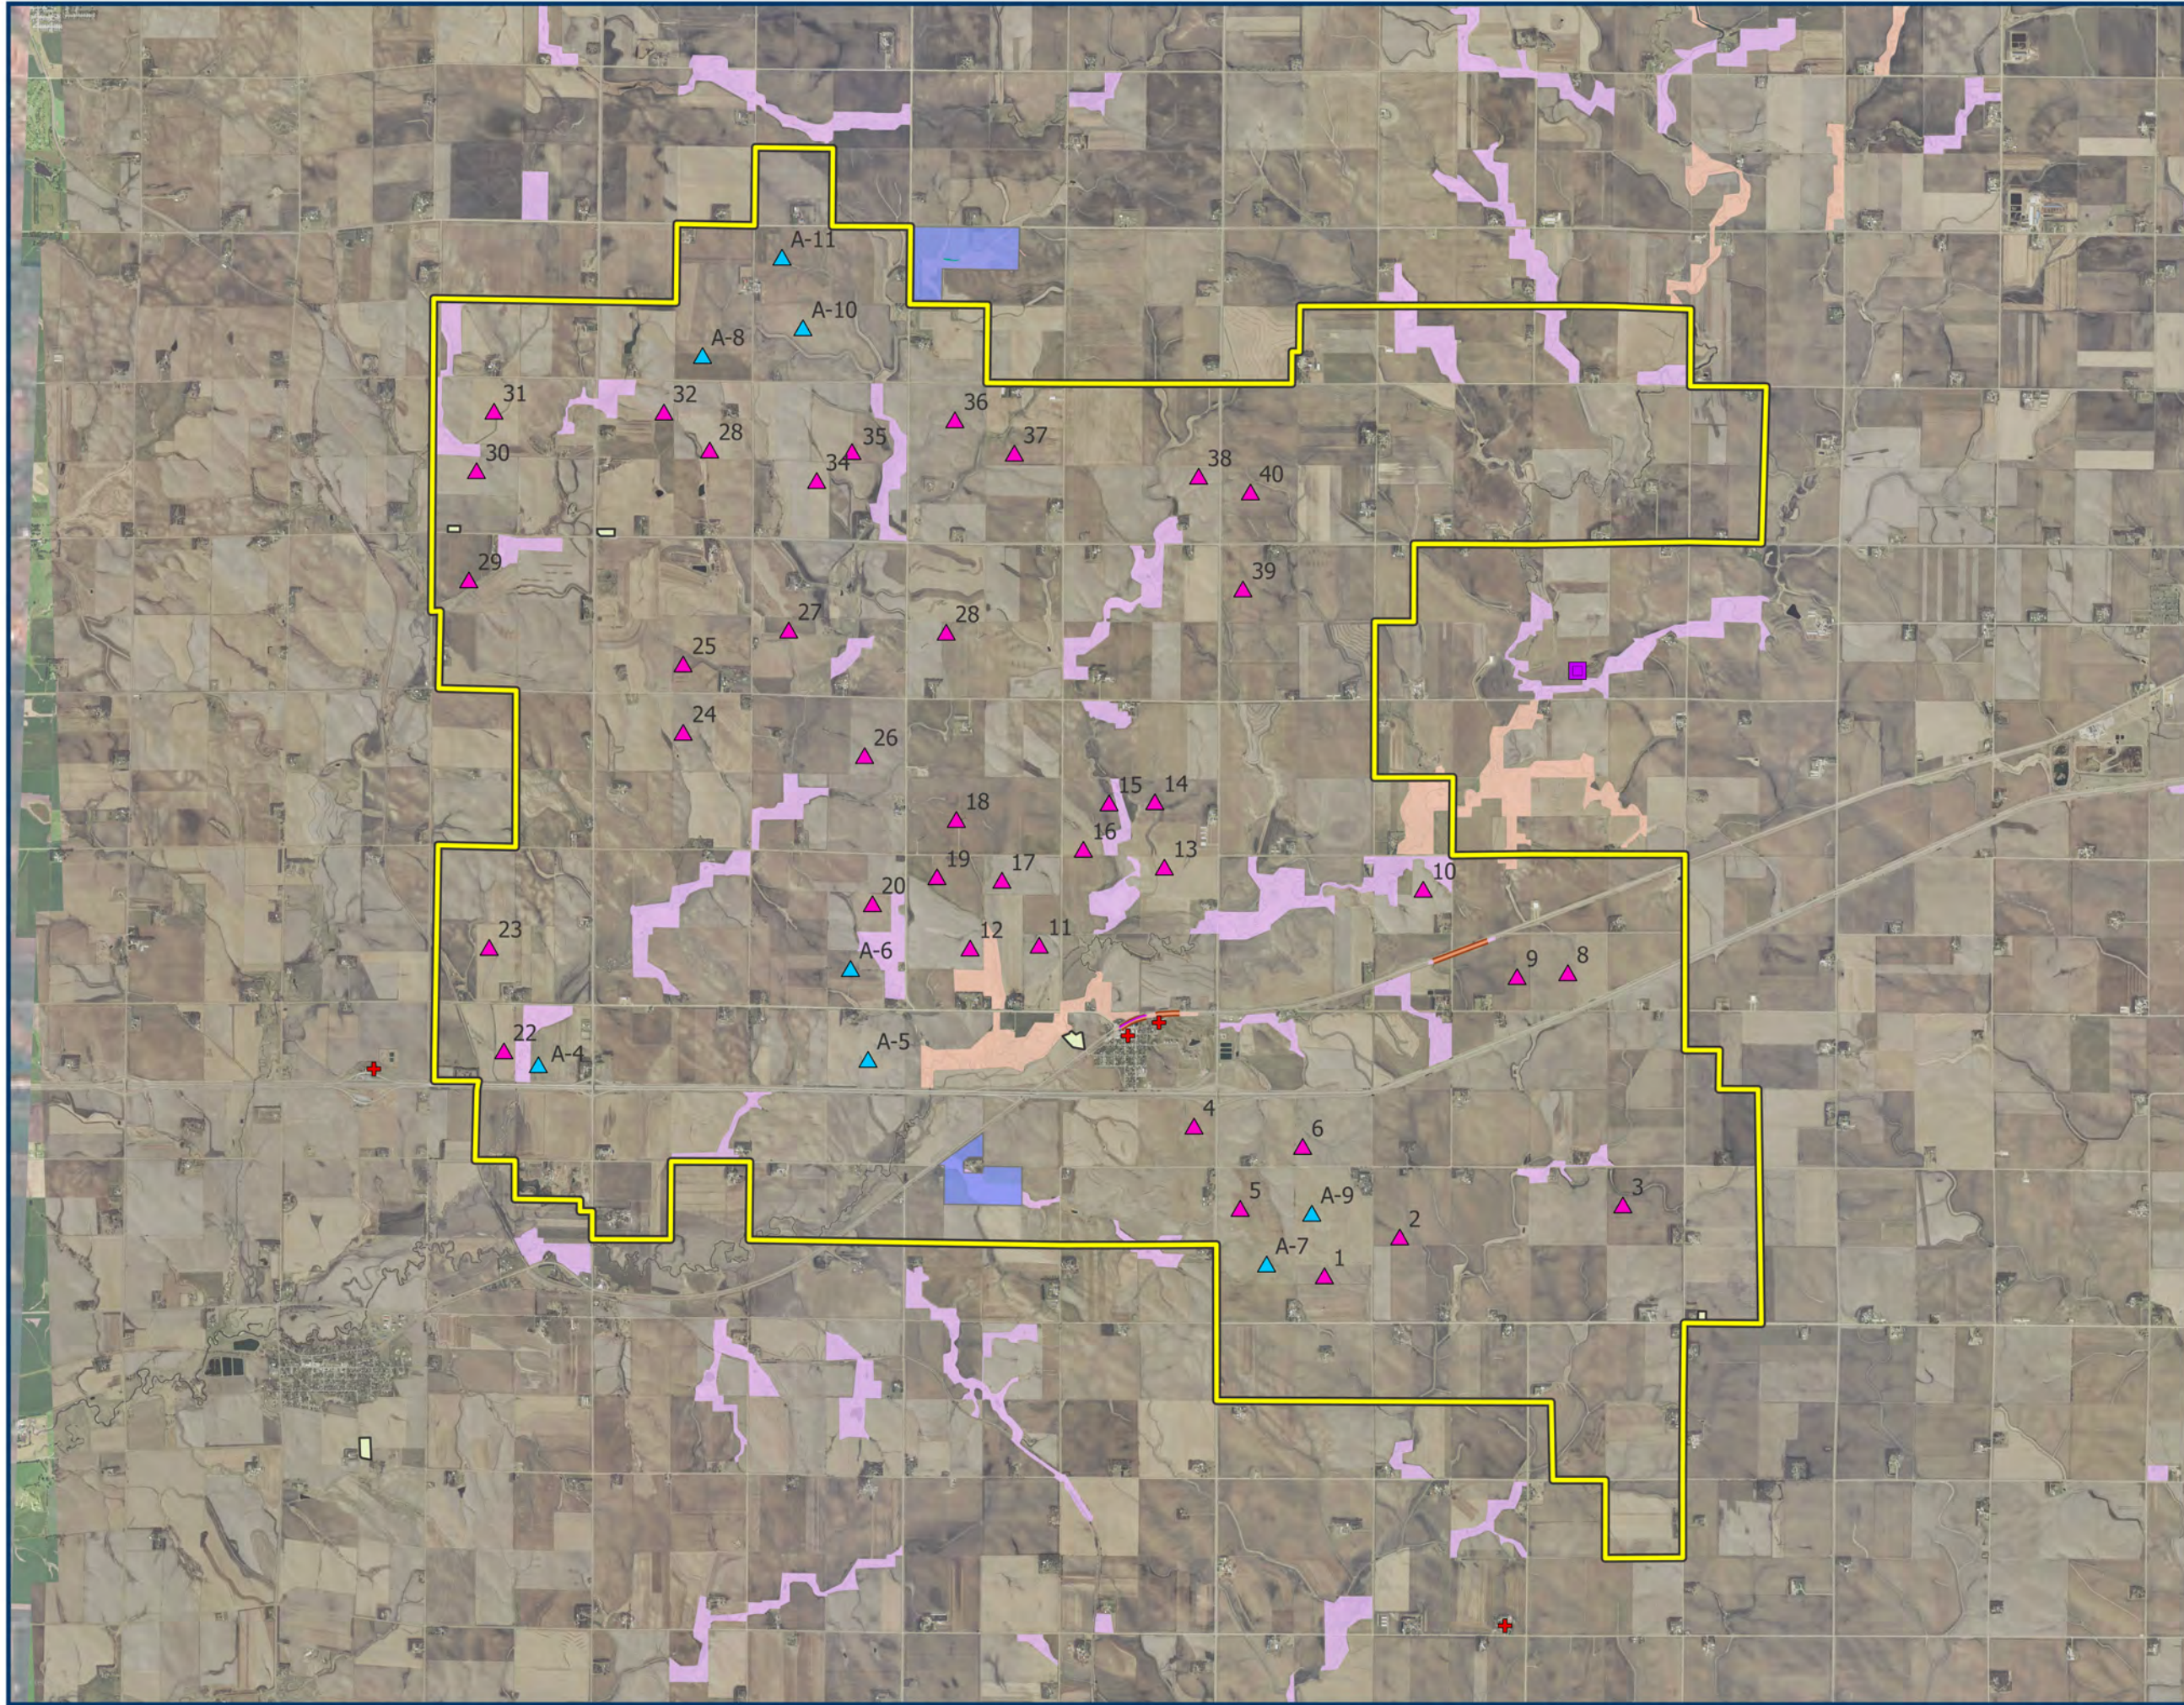

Map 7 Unique Features  
Walleye Wind ER

-  Site Boundary
-  Primary Turbine
-  Alternate Turbine
-  NRHP Listed Resource
-  Cemetery
-  Eagle Nest Alternate 2020
-  Native Plant Community
-  MBS Railroad ROW Prairie
-  Wildlife Management Area
- MCBS Biodiversity Significance
-  Below
-  Moderate

Scale: 1:66,000