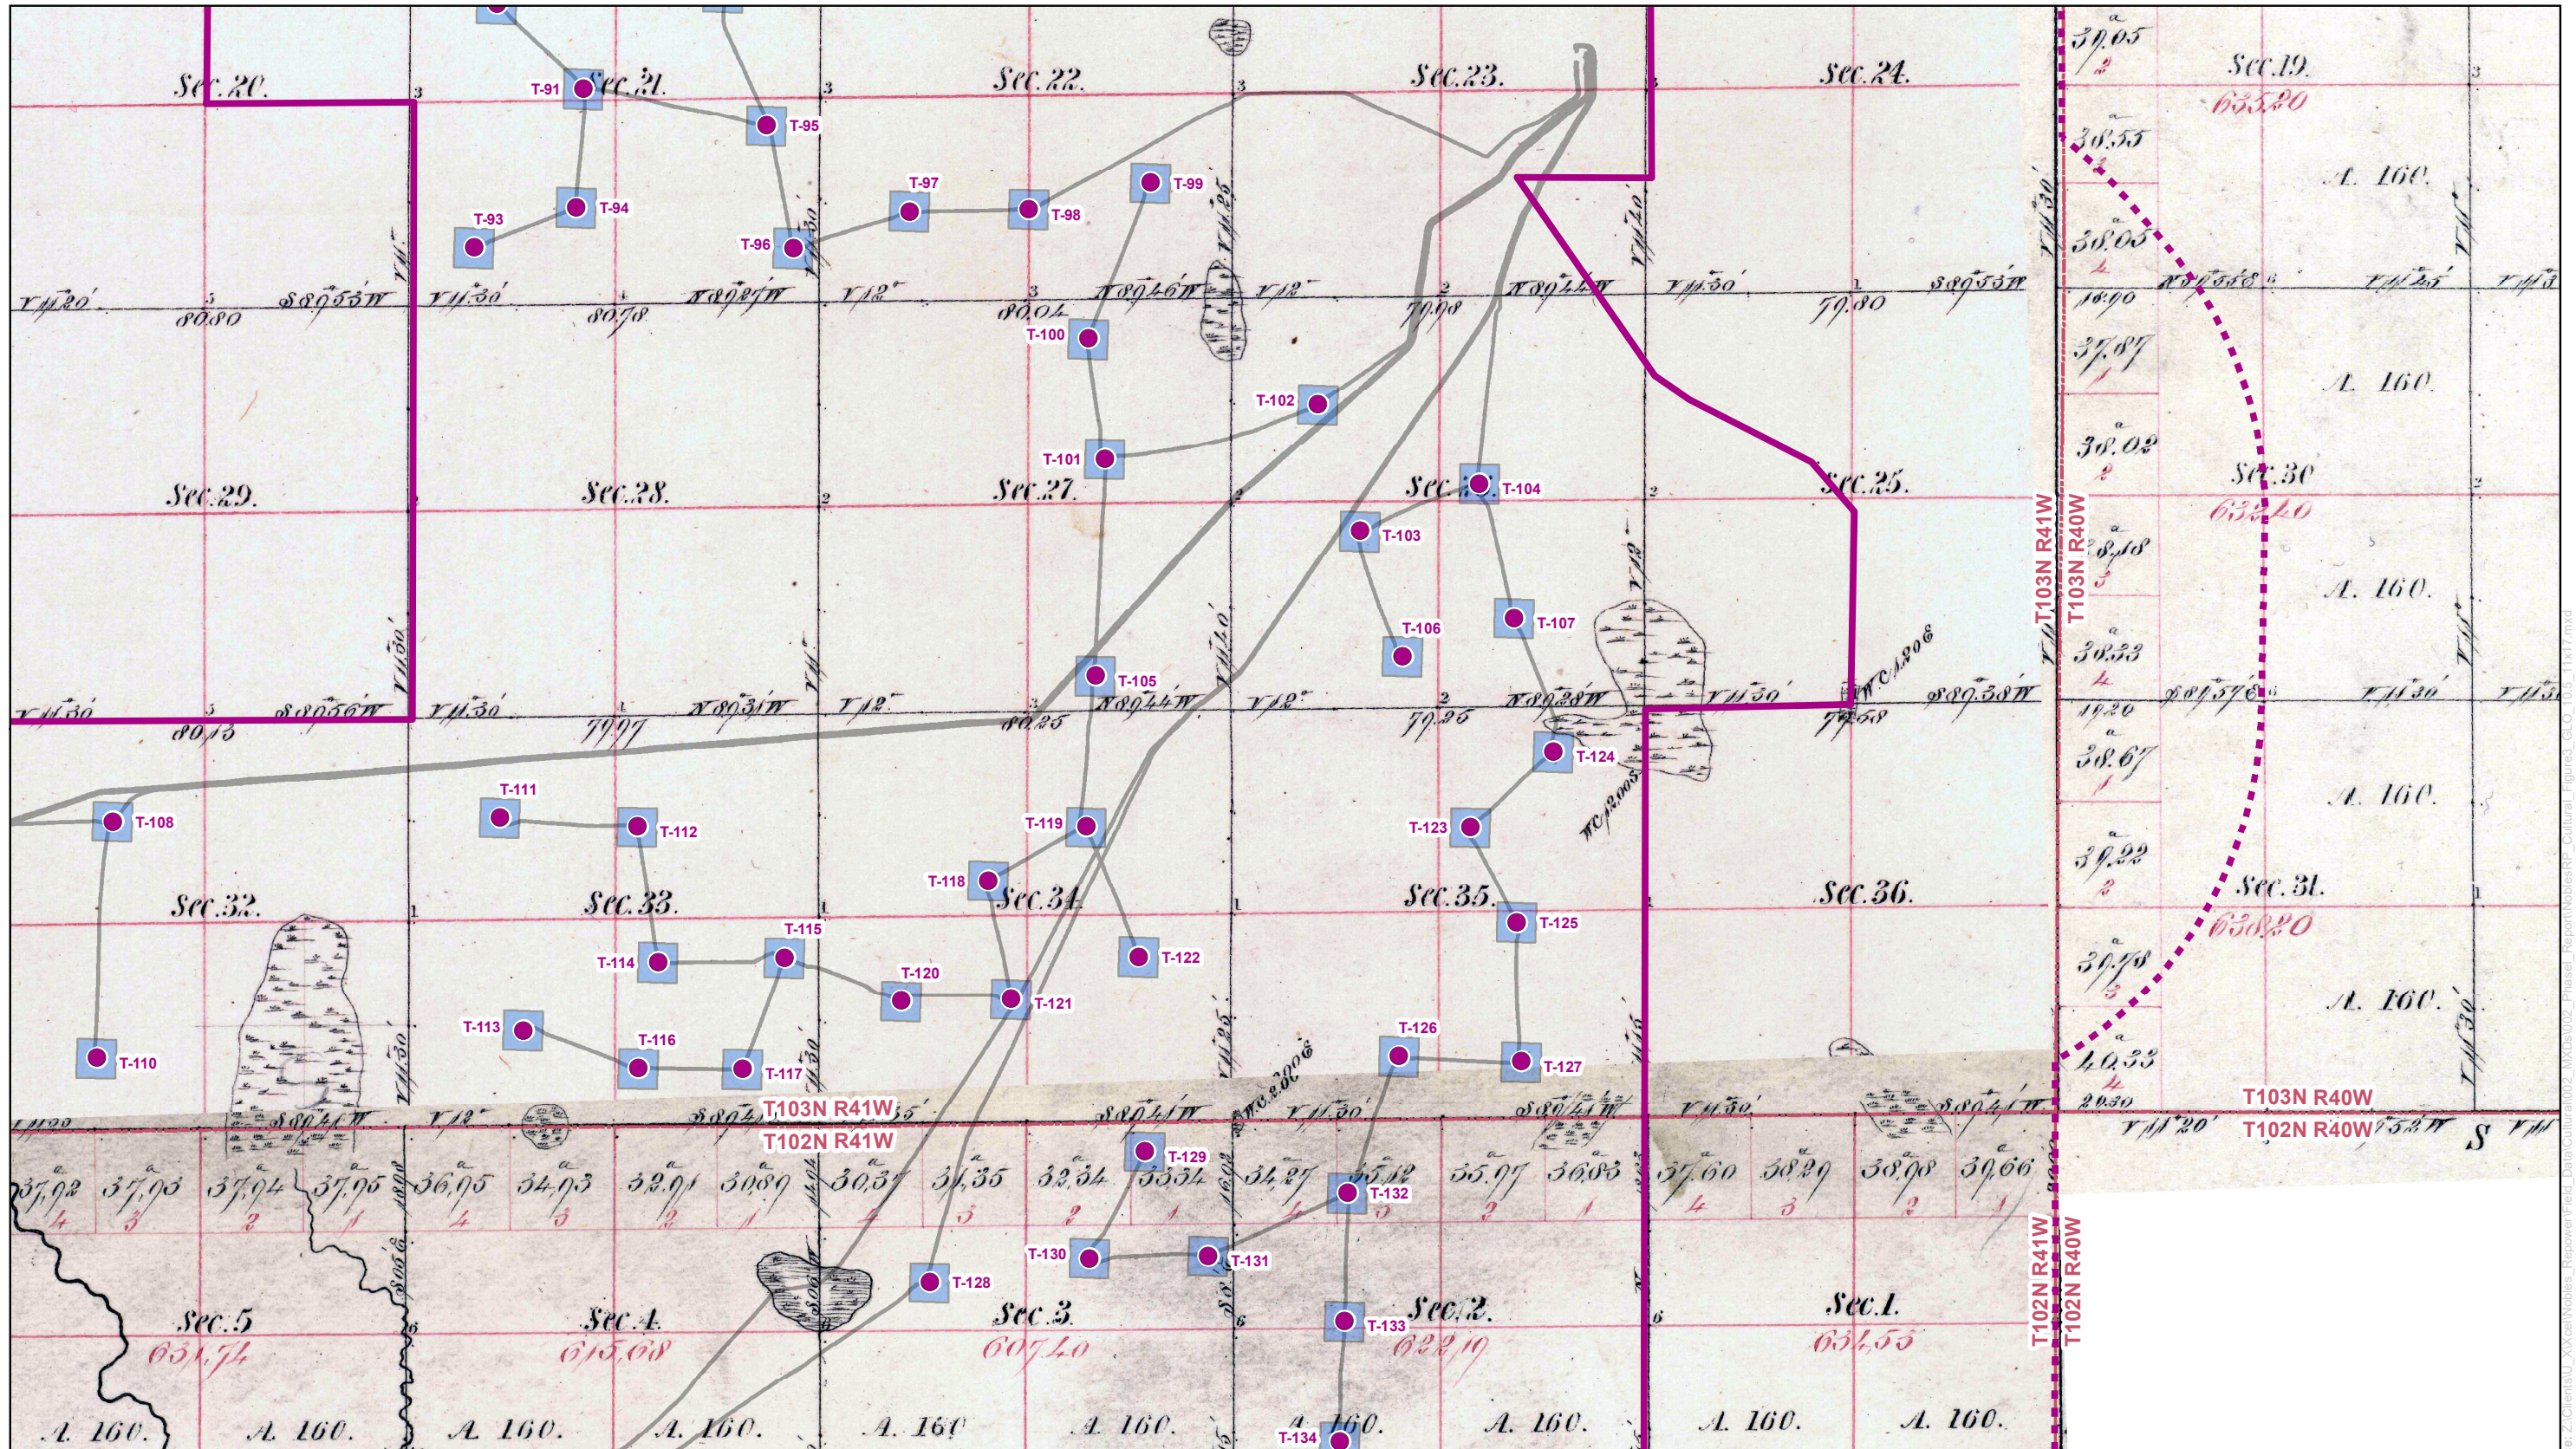

Figure 3.2: General Land Office Map
 Xcel Energy
 Nobles Wind Farm Repower Project
 Nobles County, Minnesota

Project Area	Turbine Location
Literature Search Study Area	Previous Survey
Township Boundary	

Figure 3.3: General Land Office Map
Xcel Energy
Nobles Wind Farm Repower Project
Nobles County, Minnesota

- Project Area
- Literature Search Study Area
- Turbine Location
- Previous Survey
- Township Boundary

Figure 3.4: General Land Office Map
 Xcel Energy
 Nobles Wind Farm Repower Project
 Nobles County, Minnesota

- Project Area
- Literature Search Study Area
- Turbine Location
- Previous Survey
- Township Boundary