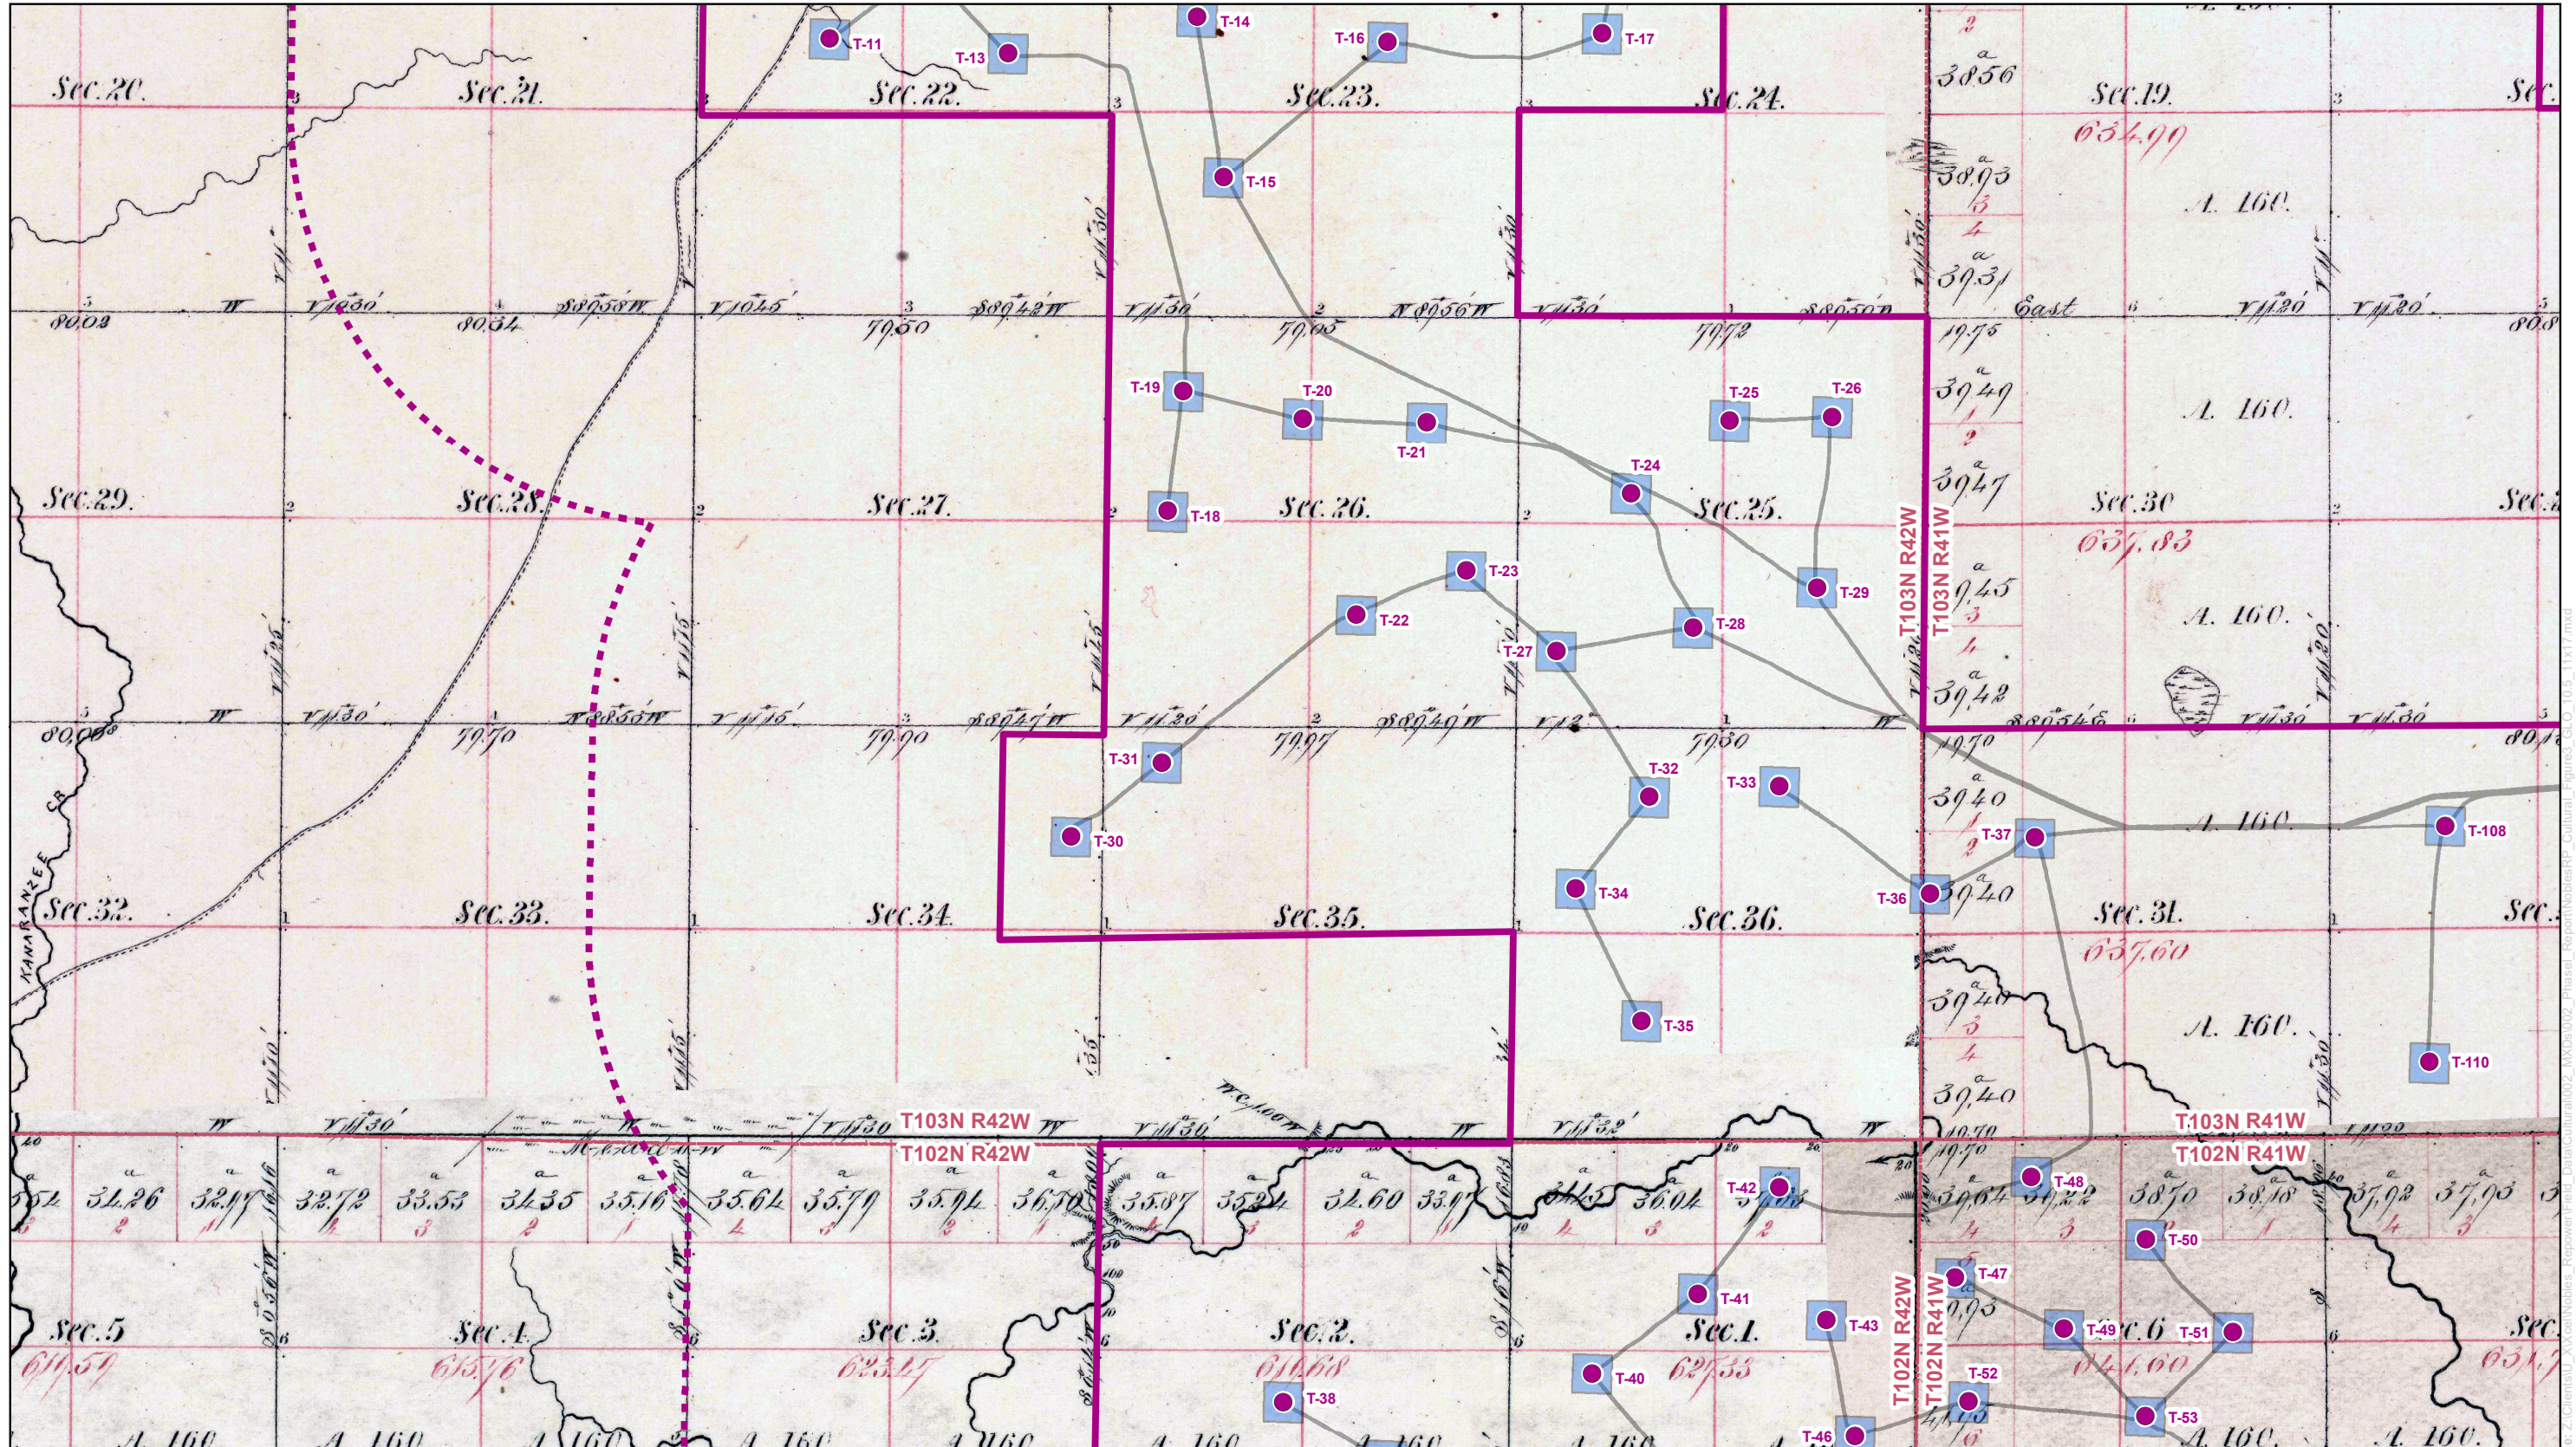

Figure 3.2: General Land Office Map
 Xcel Energy
 Nobles Wind Farm Repower Project
 Nobles County, Minnesota

Project Area	Turbine Location
Literature Search Study Area	Previous Survey
Township Boundary	

Figure 3.3: General Land Office Map
Xcel Energy
Nobles Wind Farm Repower Project
Nobles County, Minnesota

- Project Area
- Literature Search Study Area
- Turbine Location
- Previous Survey
- Township Boundary

Figure 3.4: General Land Office Map
 Xcel Energy
 Nobles Wind Farm Repower Project
 Nobles County, Minnesota

- Project Area
- Literature Search Study Area
- Turbine Location
- Previous Survey
- Township Boundary